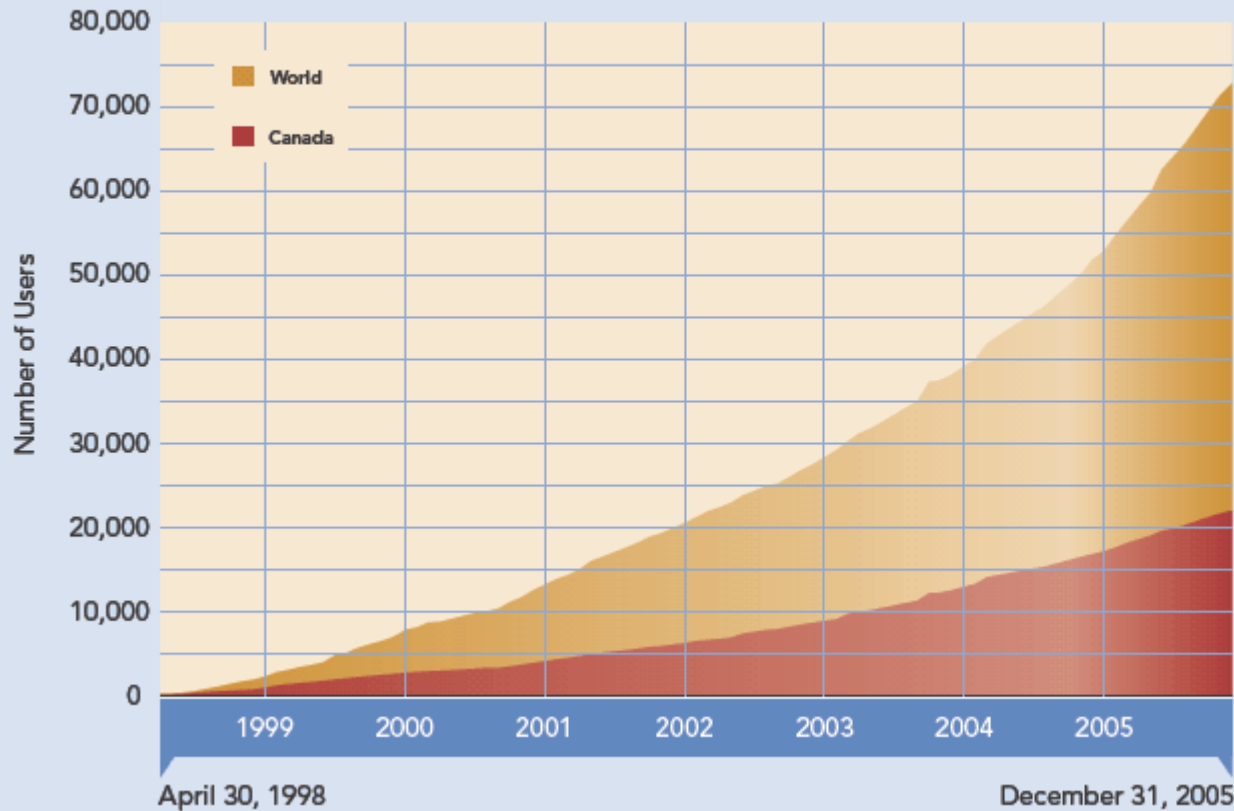

RETScreen Software: Cumulative Growth of User Base

**72,746 users worldwide
from 211 countries**

Growing at 400 users
every week

Top Twenty Countries

1	Canada	22,025
2	USA	9,619
3	France	7,159
4	UK	3,220
5	Spain	2,565
6	Italy	2,338
7	Australia	1,608
8	Germany	1,371
9	Belgium	1,166
10	India	1,153
11	Portugal	938
12	Greece	882
13	Ireland	818
14	Brazil	762
15	Mexico	616
16	Netherlands	503
17	Switzerland	466
18	Argentina	458
19	New Zealand	389
20	Romania	382

As of December 31, 2005