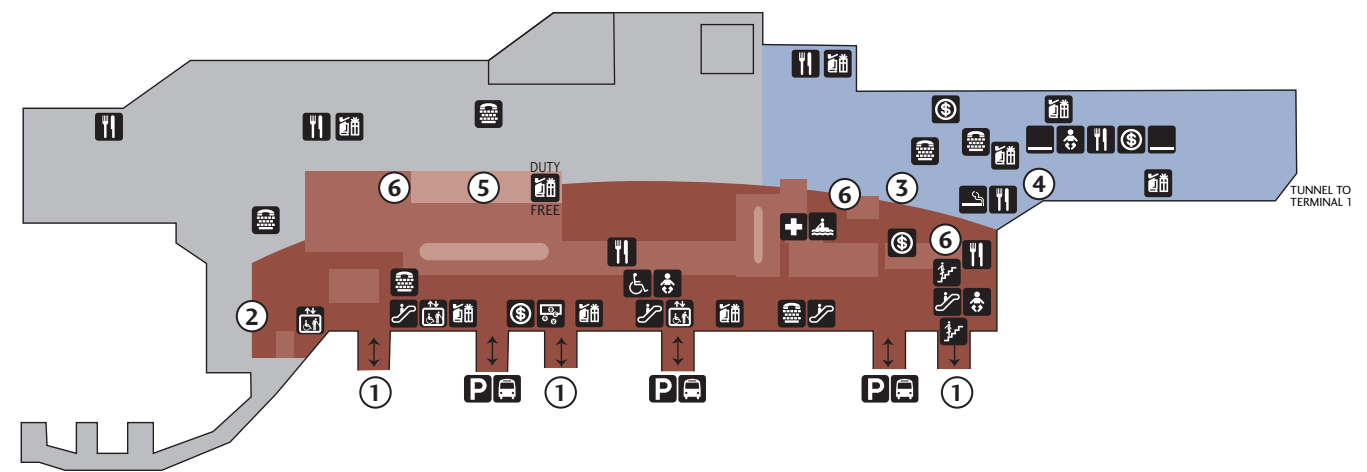

- HAIR SALON
- HOTEL RESERVATIONS
- IMMIGRATION
- PARKING
- POLICE STATION
- RETAIL
- STAIRS
- TAXI/LIMO
- TTY PHONES

- Security screening areas are identified with green flashing lights
- Washrooms and Telephones are located throughout the Terminal

# DEPARTURES

## LEGEND

- SECURITY AREA
- U.S. PRE-CLEARANCE
- PUBLIC AREA

- ① ENTRANCE & EXIT
- ② GROUP CHECK IN
- ③ LCBO
- ④ PLAY AREA
- ⑤ U.S. INSPECTIONS
- ⑥ SECURITY CHECKPOINT

- ACCESSIBLE WASHROOMS
- ATM
- CHANGE ROOMS
- CHIRO, MASSAGE, MEDICAL CLINIC
- CURRENCY EXCHANGE
- DUTY FREE
- ELEVATORS
- ESCALATORS

- FOOD & BEVERAGE
- INTERTERMINAL SHUTTLE BUS
- MOVING SIDEWALK
- PARKING
- RETAIL
- SMOKING AREA
- STAIRS
- TTY PHONES

- Security screening areas are identified with green flashing lights
- Washrooms and Telephones are located throughout the Terminal