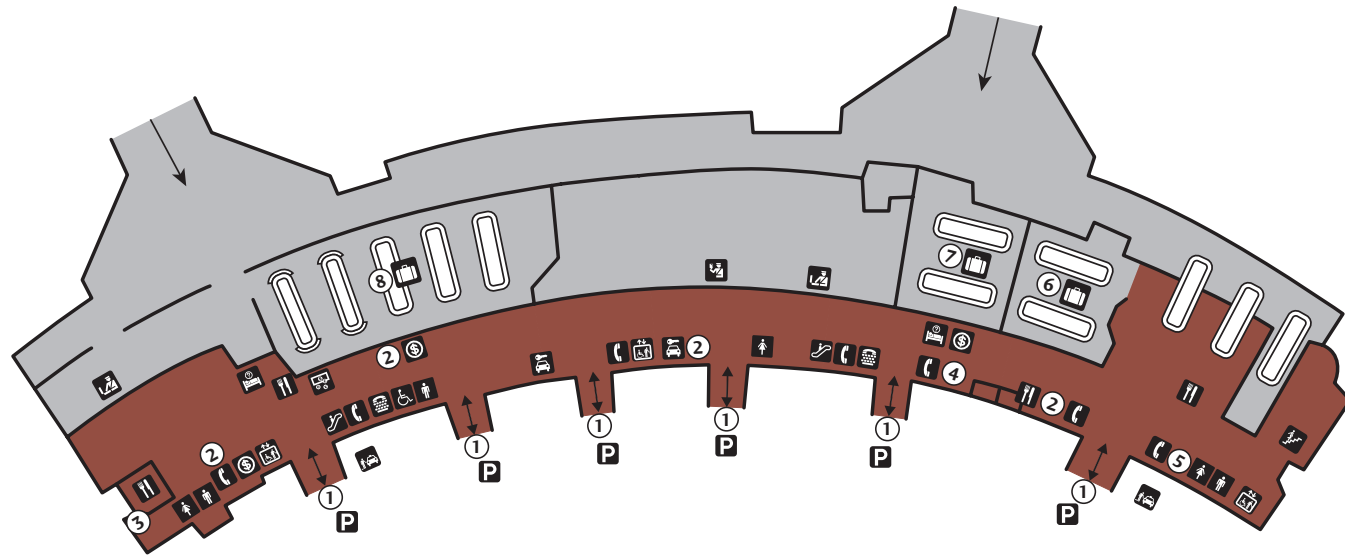

ARRIVALS

LEGEND

- SECURITY AREA
- PUBLIC AREA