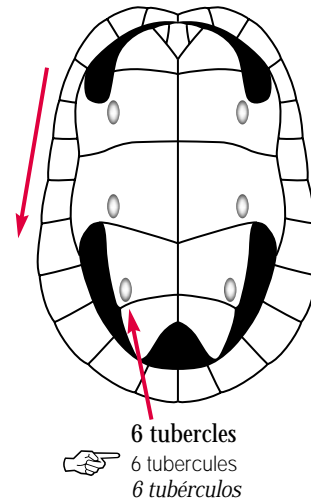

6 tubercles
6 tubercules
6 tubérculos