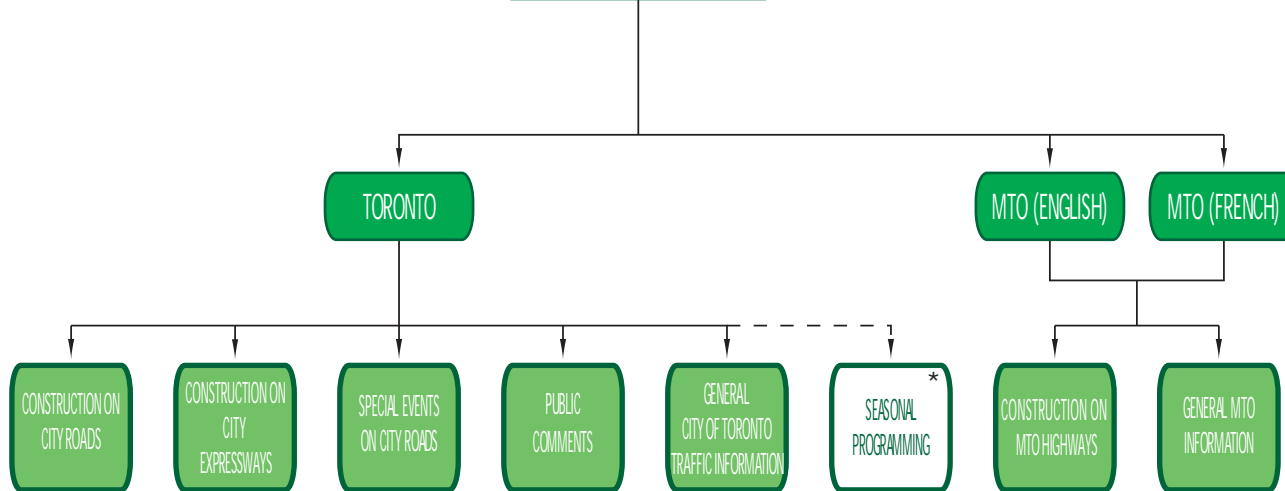

The RoadInfo Menu

416-599-9090
1-888-599-9090

Here is just some of the information you can access for City of Toronto Roadways:

- Find out about road construction by area of the city
- Hear about closures taking place on City Expressways
- Find out about Special Event Routes
- Leave a Public Comment to report a pothole
- Find out what to do if your car gets towed

For MTO Roadways, you can:

- Find out about road construction information on MTO Highways by simply entering the Highway number you want to hear about
- Find out how to access other MTO information sources

TORONTO TRANSPORTATION SERVICES AND
ONTARIO MINISTRY OF TRANSPORTATION
CALL  ROAD
INFO 
416-599-9090

* SEASONAL PROGRAMMING: The 338-SNOW Program is part of the RoadInfo Service during the Winter season and may also be accessed directly by dialling 416-338-SNOW (7669)