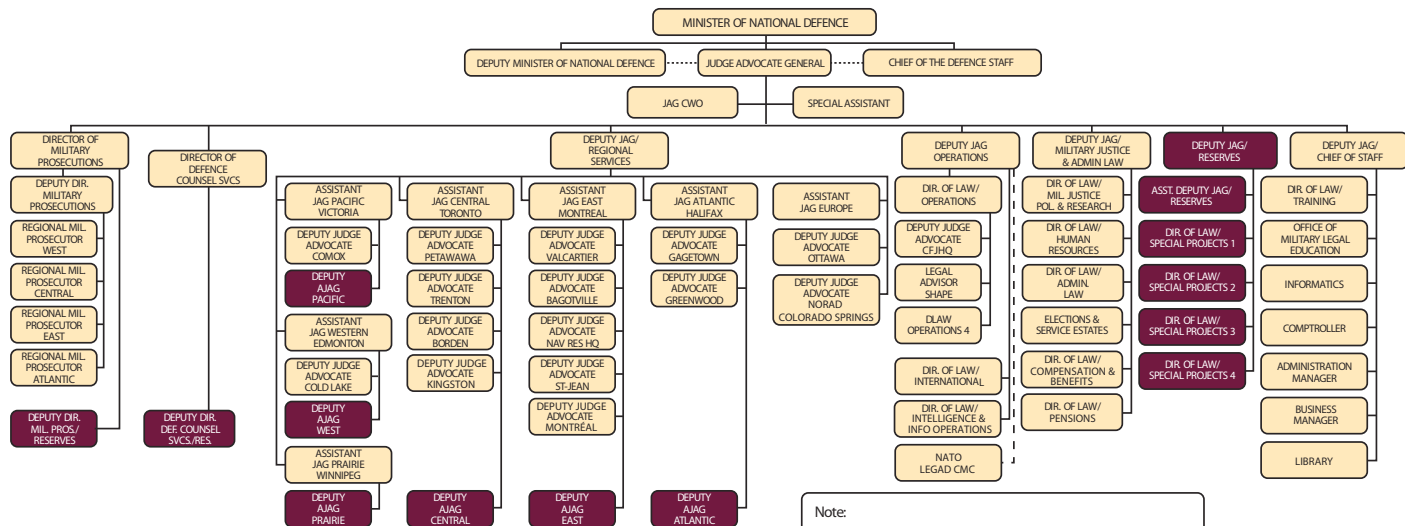

Regular and Reserve Force Offices

Note:
 Shaded boxes represent Reserve Legal Branch organization.
 Dotted lines represent responsive/cooperative relationships.
 — Solid lines represent reporting relationships.