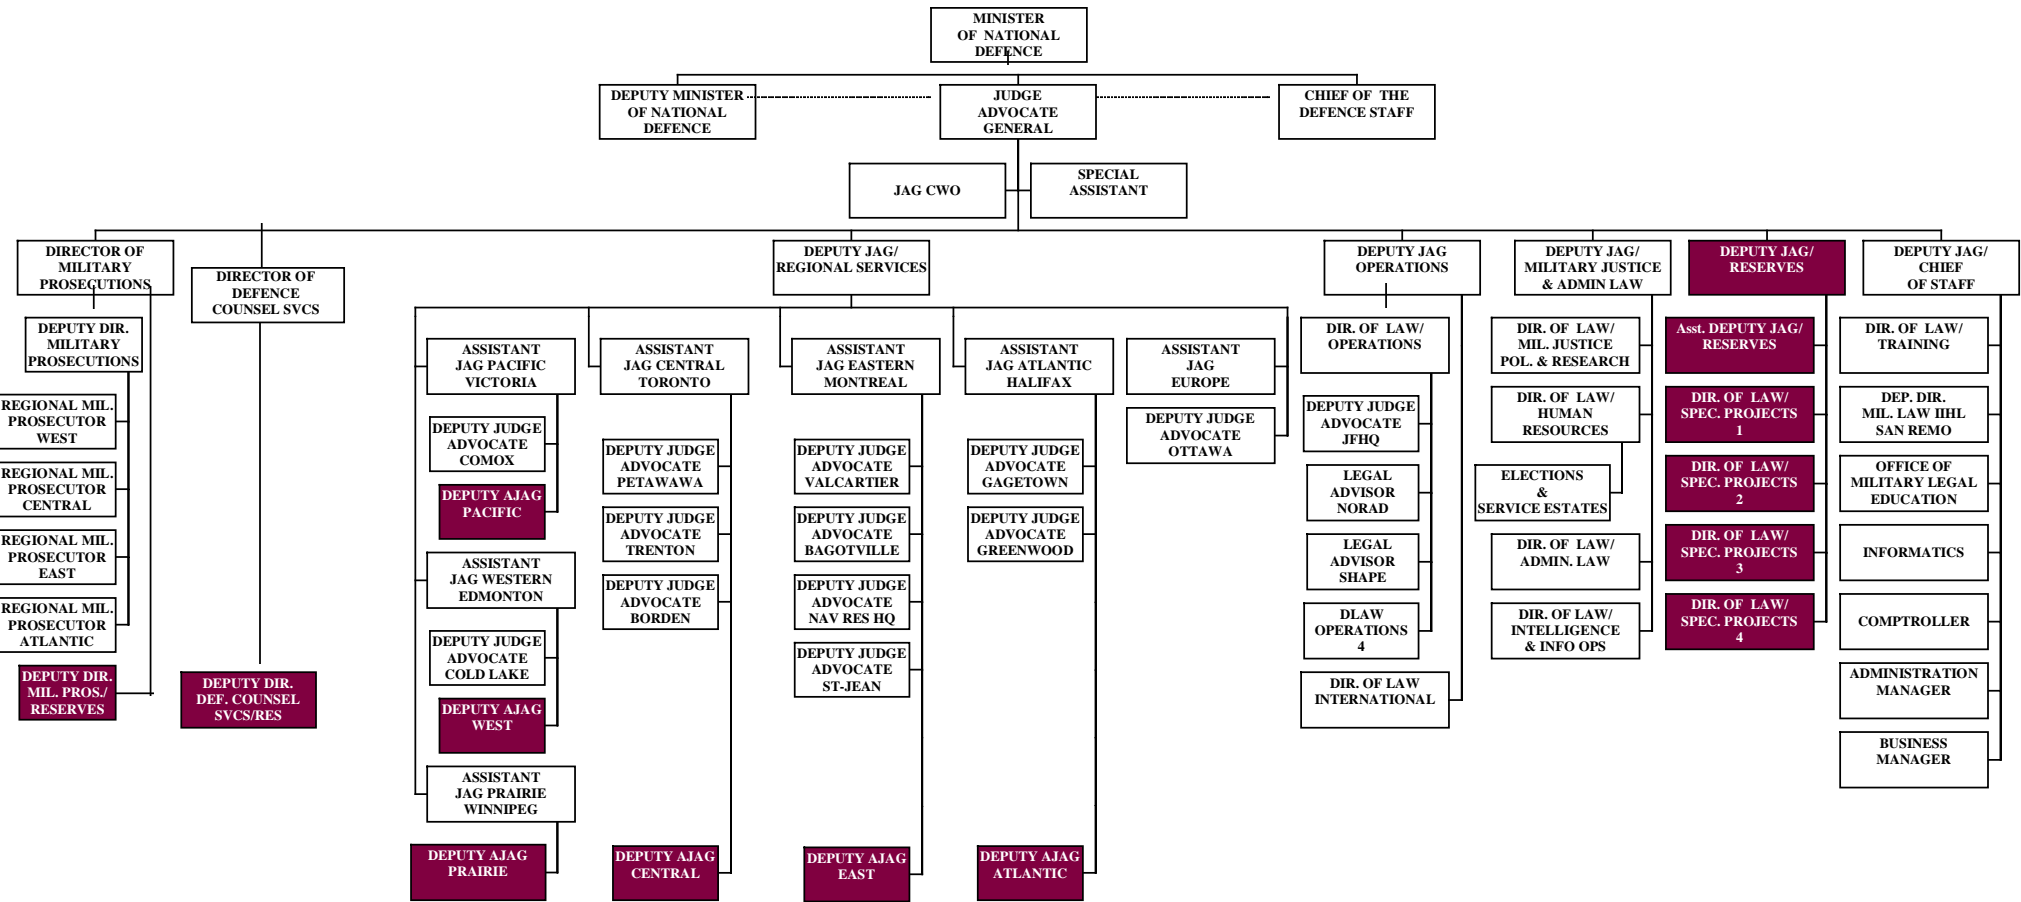

Regular and Reserve Force Offices (as of April 2005)

Note:
 Shaded boxes represent Reserve Legal Branch organization.
 Dotted lines represent responsive/cooperative relationships
 ___ Solid lines represent reporting relationships