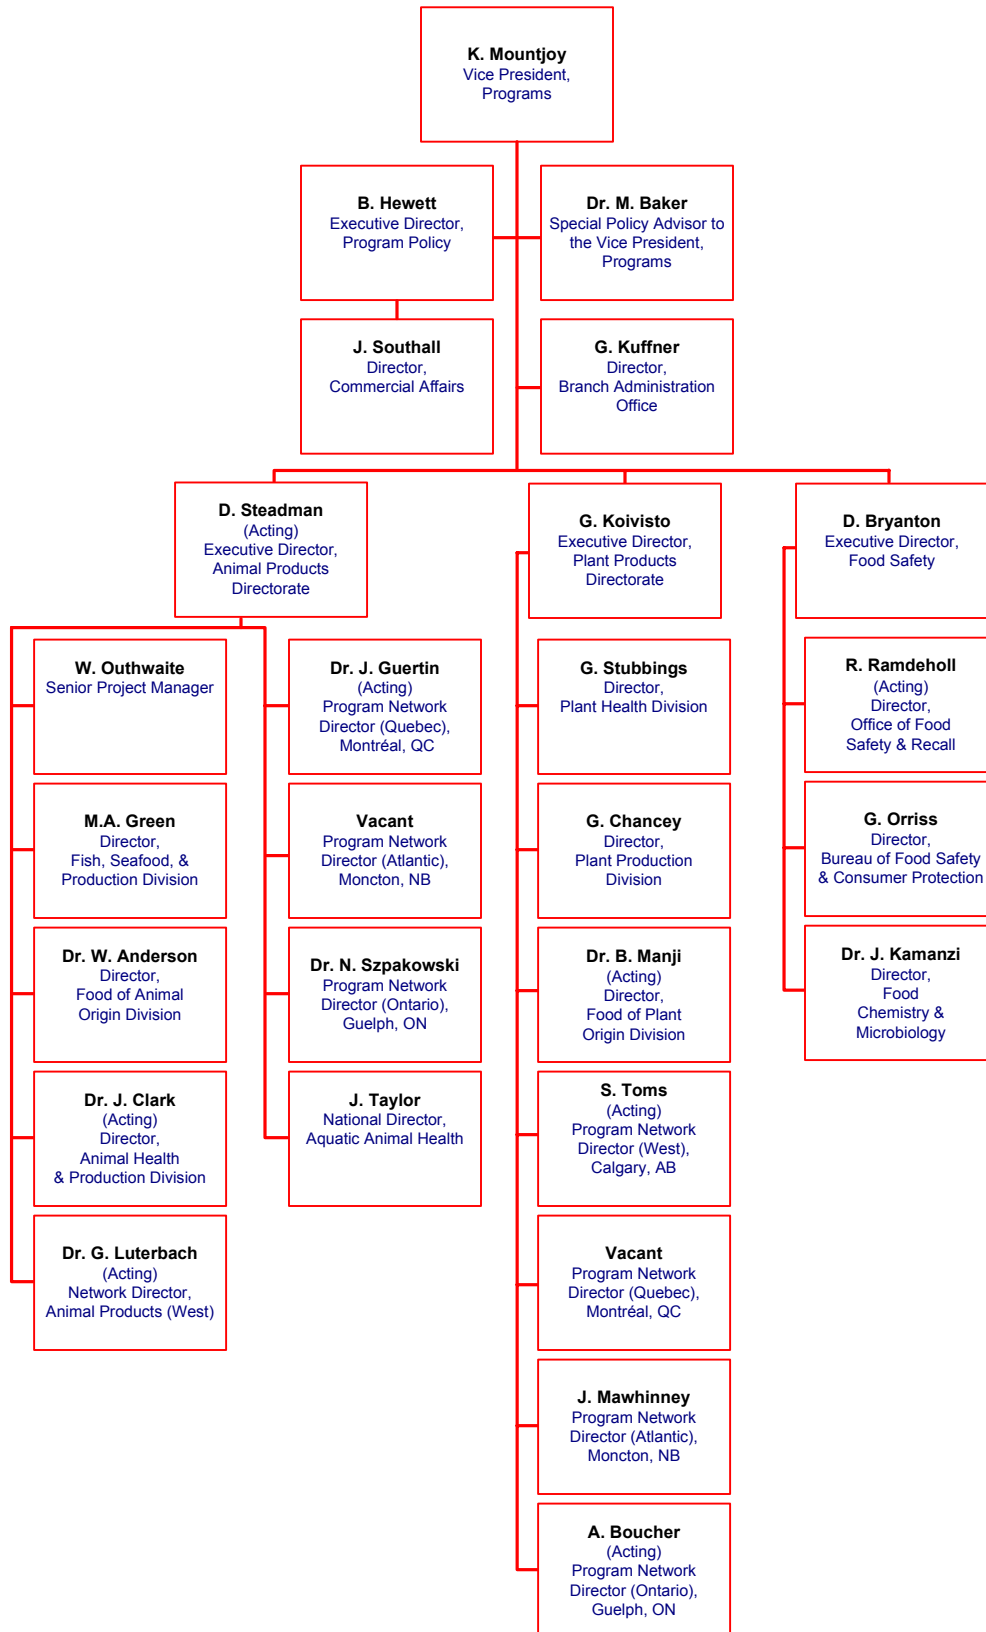

Canadian Food Inspection Agency Senior Management Structure

Canadian Food Inspection Agency Operations Branch Senior Management Structure

Canadian Food Inspection Agency Programs Branch Senior Management Structure

Canadian Food Inspection Agency Human Resources Branch Senior Management Structure

Canadian Food Inspection Agency Science Branch Senior Management Structure

Canadian Food Inspection Agency Corporate Services Branch Senior Management Structure