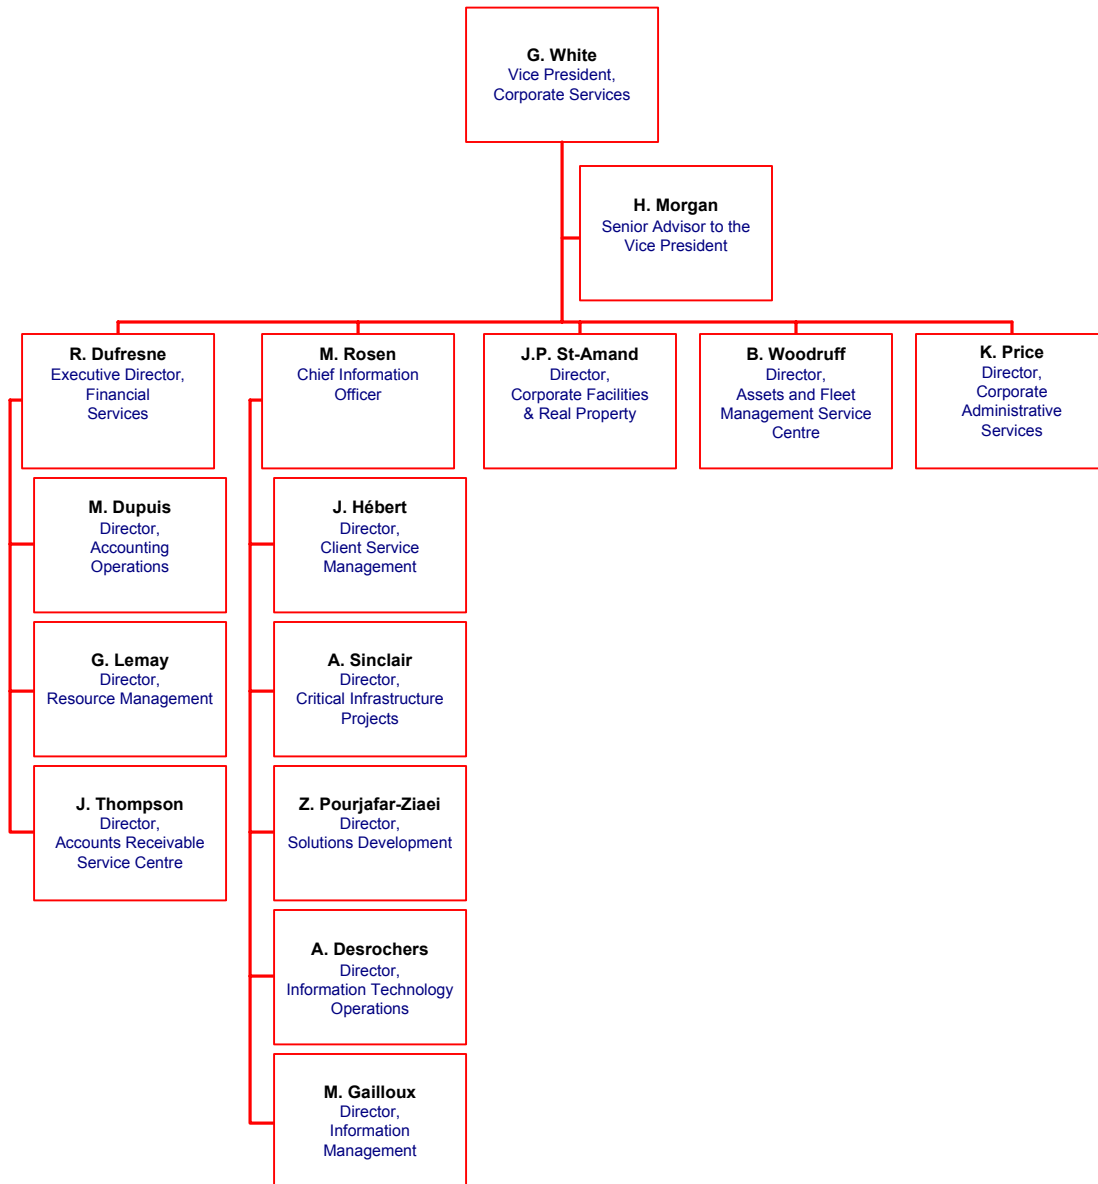

Canadian Food Inspection Agency Senior Management Structure

Canadian Food Inspection Agency Operations Branch Senior Management Structure

Canadian Food Inspection Agency Programs Branch Senior Management Structure

Canadian Food Inspection Agency Human Resources Branch Senior Management Structure

Canadian Food Inspection Agency Science Branch Senior Management Structure

Canadian Food Inspection Agency Corporate Services Branch Senior Management Structure

Canadian Food Inspection Agency Corporate Planning, Reporting and Accountability Directorate Senior Management Structure

Canadian Food Inspection Agency Public Affairs Branch Senior Management Structure

Canadian Food Inspection Agency International Affairs Directorate Senior Management Structure

Canadian Food Inspection Agency
Liaison, Preparedness & Policy Coordination Directorate
Senior Management Structure