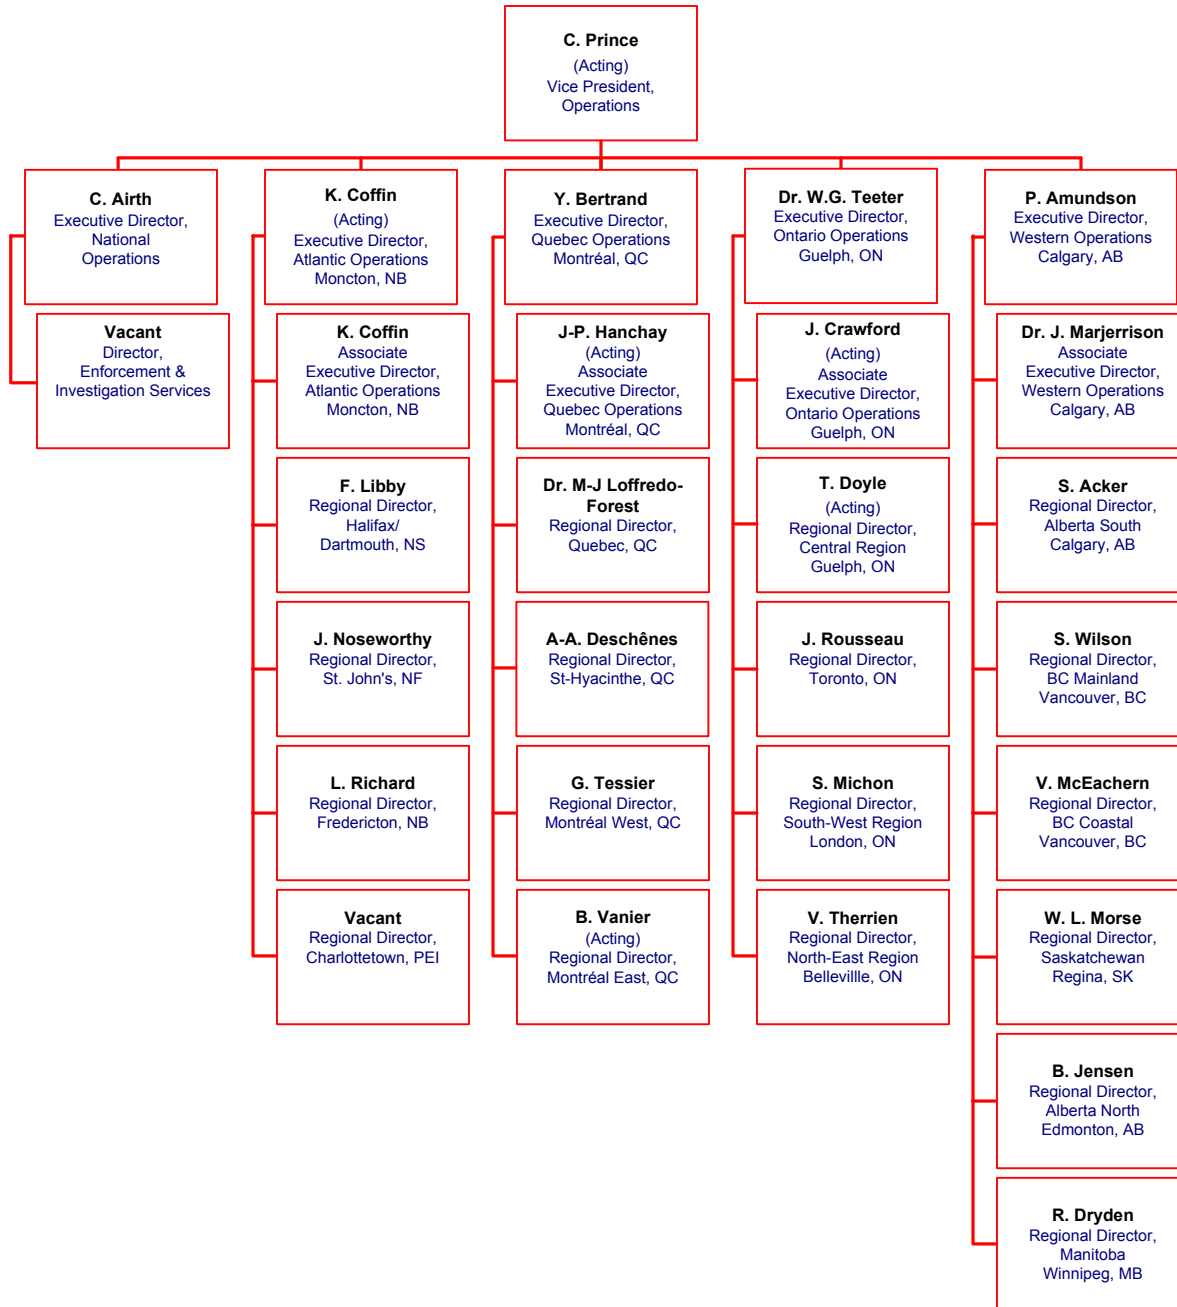

Canadian Food Inspection Agency Senior Management Structure

Canadian Food Inspection Agency Operations Branch Senior Management Structure

Canadian Food Inspection Agency Programs Branch Senior Management Structure

Canadian Food Inspection Agency Human Resources Branch Senior Management Structure

Canadian Food Inspection Agency Science Branch Senior Management Structure

Canadian Food Inspection Agency Corporate Services Branch Senior Management Structure