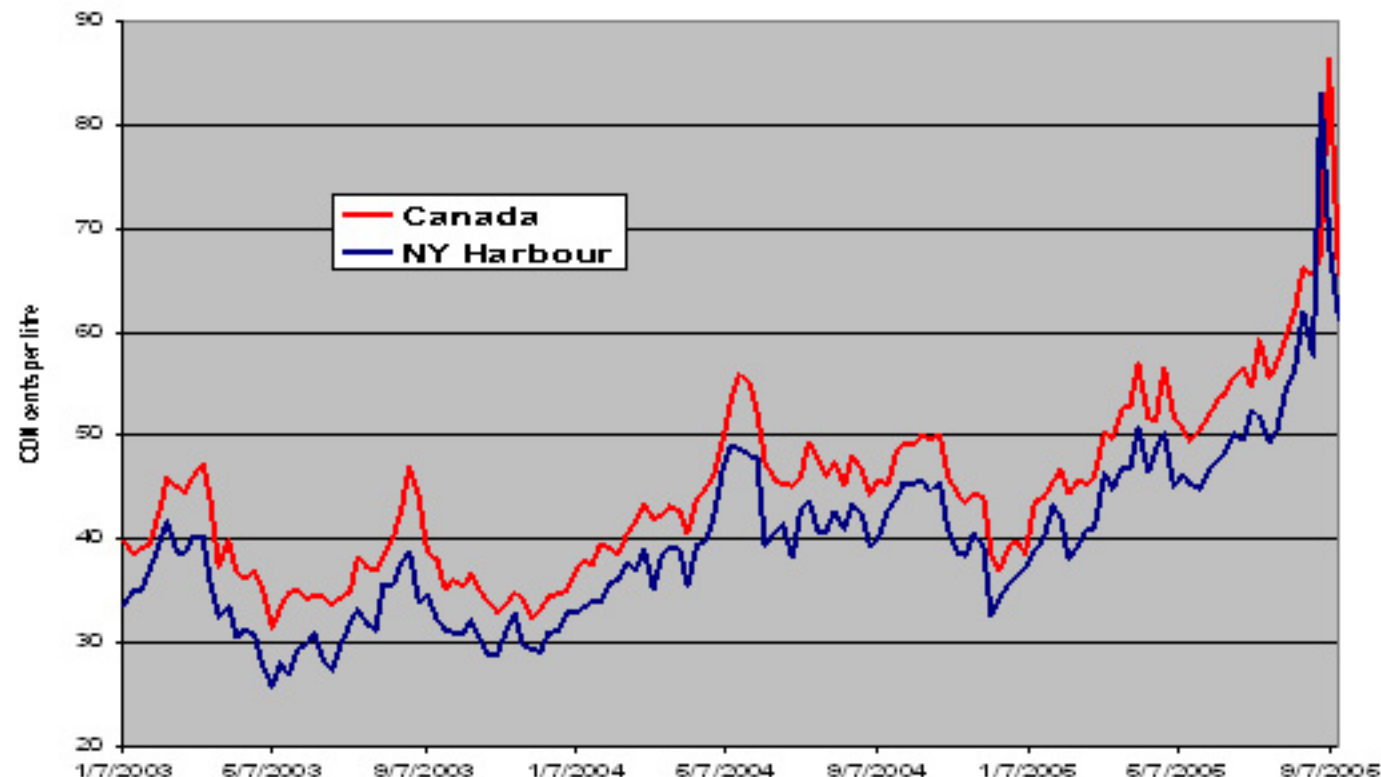

Canadian Wholesale Prices and New York Harbour Prices January 7, 2003 to September 13, 2005 (weekly)

Source: EIA, MJ EnIn

- **Canadian wholesale prices follow closely with the benchmark New York Harbour spot prices.**
- **Major differences due to transportation costs.**