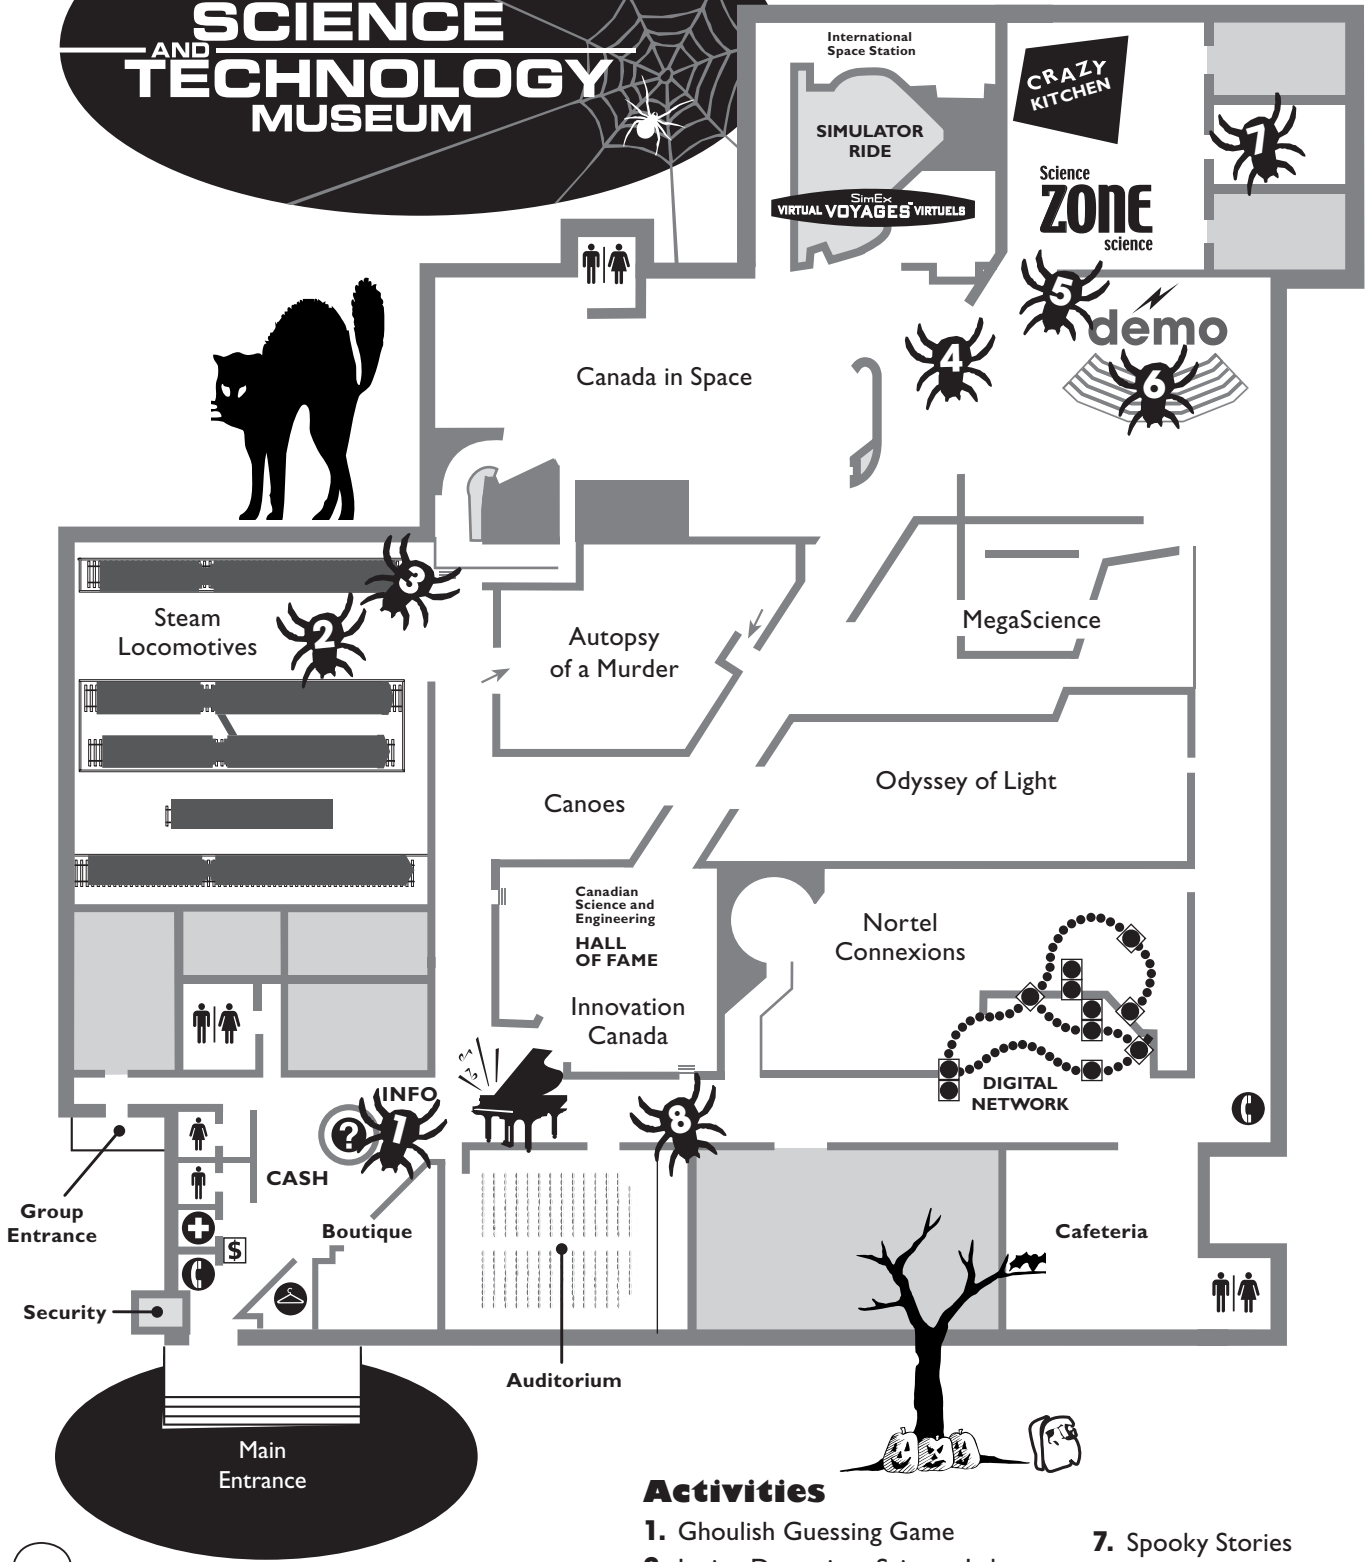

CANADA SCIENCE AND TECHNOLOGY MUSEUM

Get your tickets for the SimEx Virtual Voyages™ simulator!
Available at the cash

Activities

- 1. Ghoulish Guessing Game
- 2. Junior Detectives Science Lab
- 3. Haunted Locomotive Hall Tour
- 4. The Gross-out Workshop
- 5. Crazy Kitchen Chemistry
- 6. Creepy Cryogenics
- 7. Spooky Stories
- 8. Spook-tacular Craftse
- 9. Stargazing

 **Haunted Melodies**

2006 HALLOWEEN

1 **Ghoulish Guessing Game**

Guess how many candies are in the jars. The closest estimate for each jar, without going over, wins.

From 5:30 p.m. to 9:00 p.m.

DISCLAIMER: Those visitors with E.S.P. (Extra-Sensory Perception), x-ray goggles, or mutant or magical counting abilities are excluded from the Ghoulish Guessing Game.

No one knows when it first started, but a piano from our collection has been playing on its own now for many years.

3 **Haunted Locomotive Hall Tour**

Join our guides for a spine tingling tour of our haunted Locomotive Hall. Keep your eyes open for clues that will lead you to the stolen stash of candy!

7 p.m. and 8:15 p.m.

7 **Spooky Stories**

Listen to a terrifying tale complete with creepy sound effects and a few unexpected chills. Join us if you dare...

From 5:30 p.m. to 8:30 p.m.

8 **Spook-tacular Crafts**