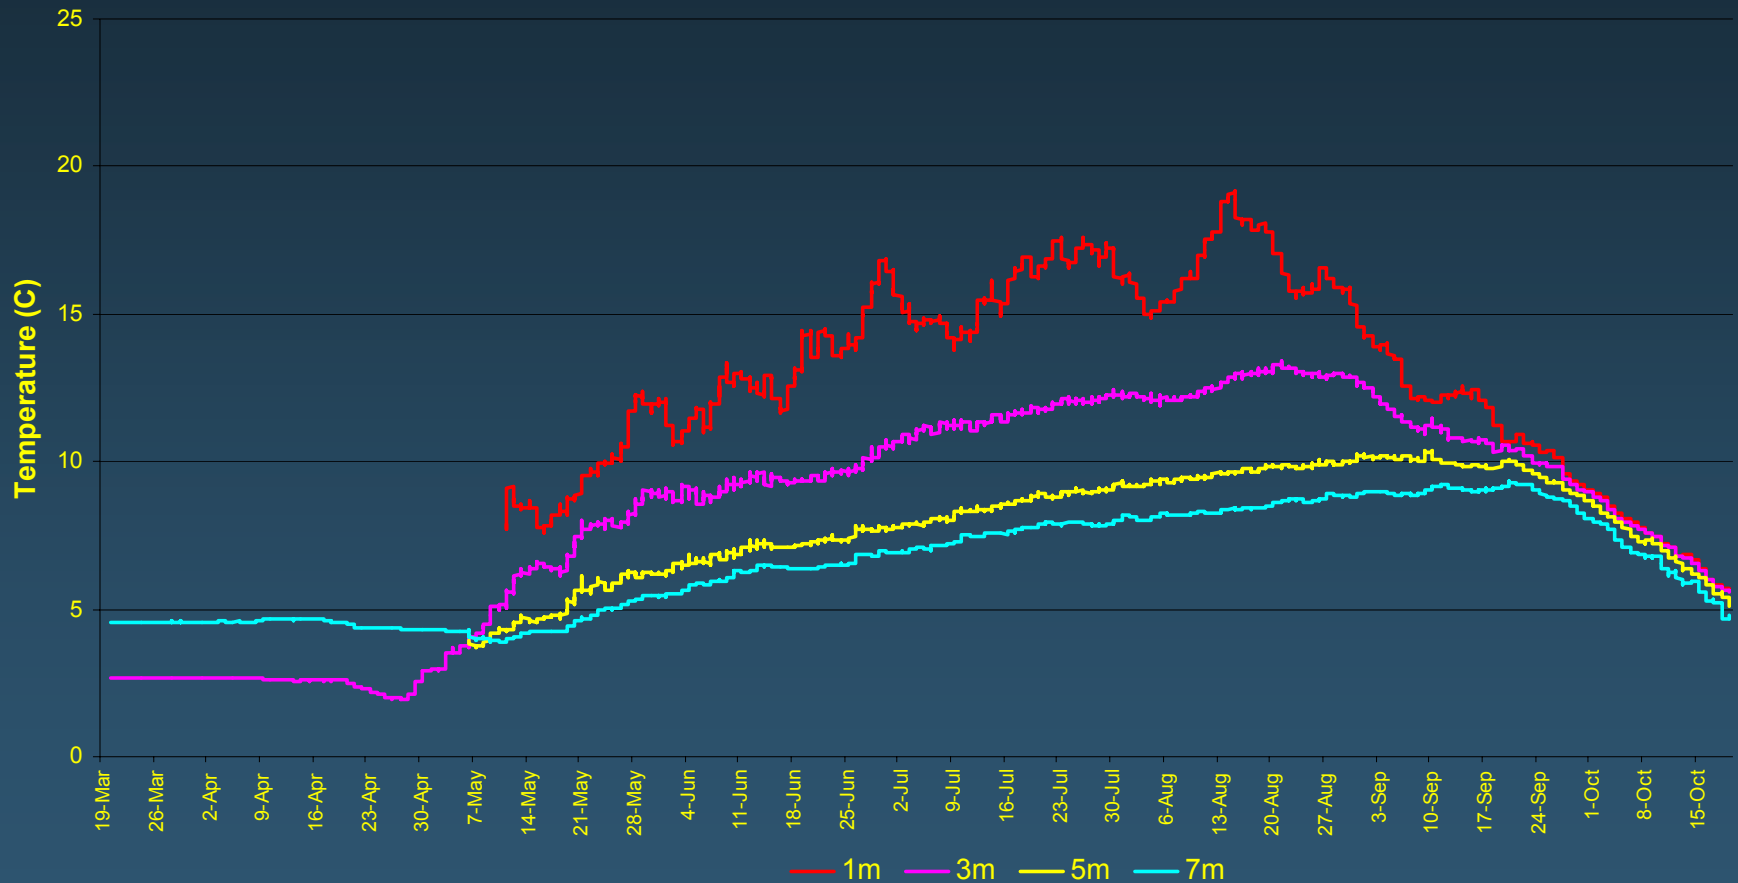

• SX & CO Full Index Site

- Smolt population estimates
- Smolt adipose clipping
- Adult escapement counts
- Freshwater & Marine survival rates

Sockeye Smolts (combined traps)

Year	Caught	Marked and Released	Recaptured	% Recaptured	Estimate
2001	9,125	4,198	1,134	27%	34,567
2002	10,096	4,966	2,264	46%	17,842
2003	6,945	5,319	992	19%	37,344
2004	8,301	5,432	2,053	38%	18,560
2005	2,084	1,640	386	24%	10,326

Coho Smolts (combined traps)

Year	Caught	Marked and Released	Recaptured	% Recaptured	Estimate
2001	5,591	1,974	413	21%	25,875
2002	3,249	1,372	226	16%	23,871
2003	6,871	5,156	753	15%	46,000
2004	16,242	11,739	3,234	28%	66,648
2005	6,815	5,005	1,145	23%	34,875

Slamgeesh Sockeye and Coho Annual Smolt Production

Damshilgwet Creek Water Temperatures 2001 - 2005

Slamgeesh Lake Vertical Temperature Profile Summer - 2005

Slamgeesh Sockeye Smolts

Year	Avg. Smolt Pop. Est.	Average Weight (g)	Relative Lake Temp.	% Age 2.0
2001	3.46×10^4	10.0	?	0.0%
2002	1.94×10^4	9.2	Medium	0.3%
2003	3.77×10^4	8.6	Coollest	2.9%
2004	1.89×10^4	12.6	Warm	1.6%
2005	1.03×10^4	10.7	Warmest	?