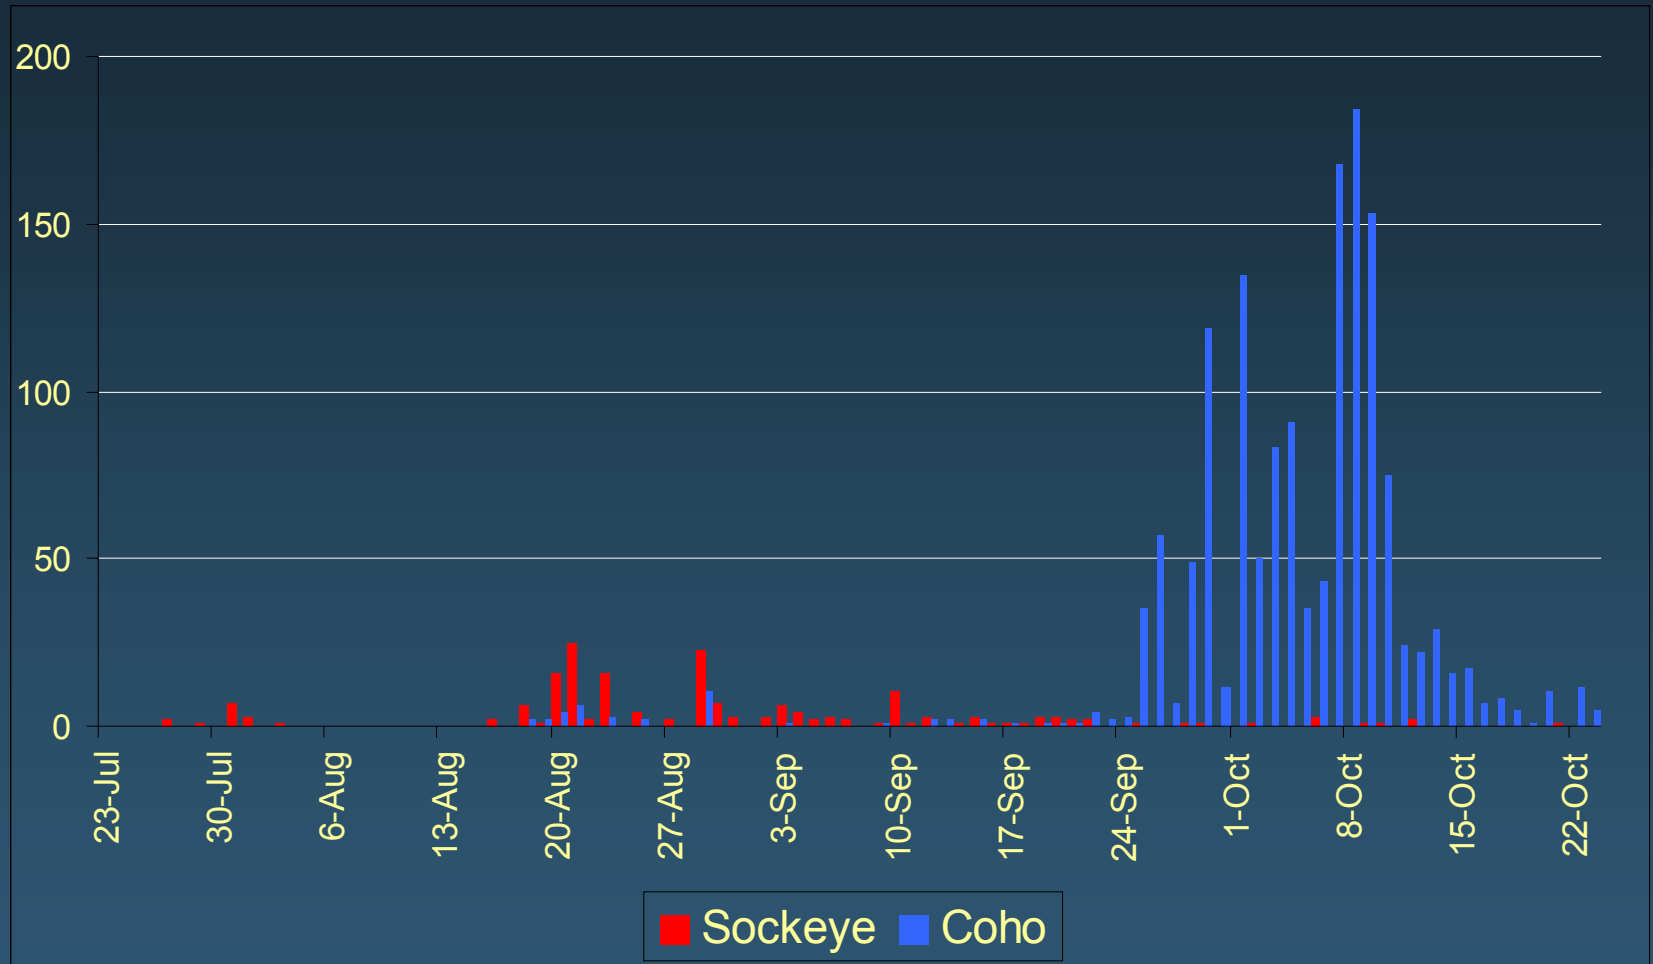

Sockeye and Coho Migration Timing 2005