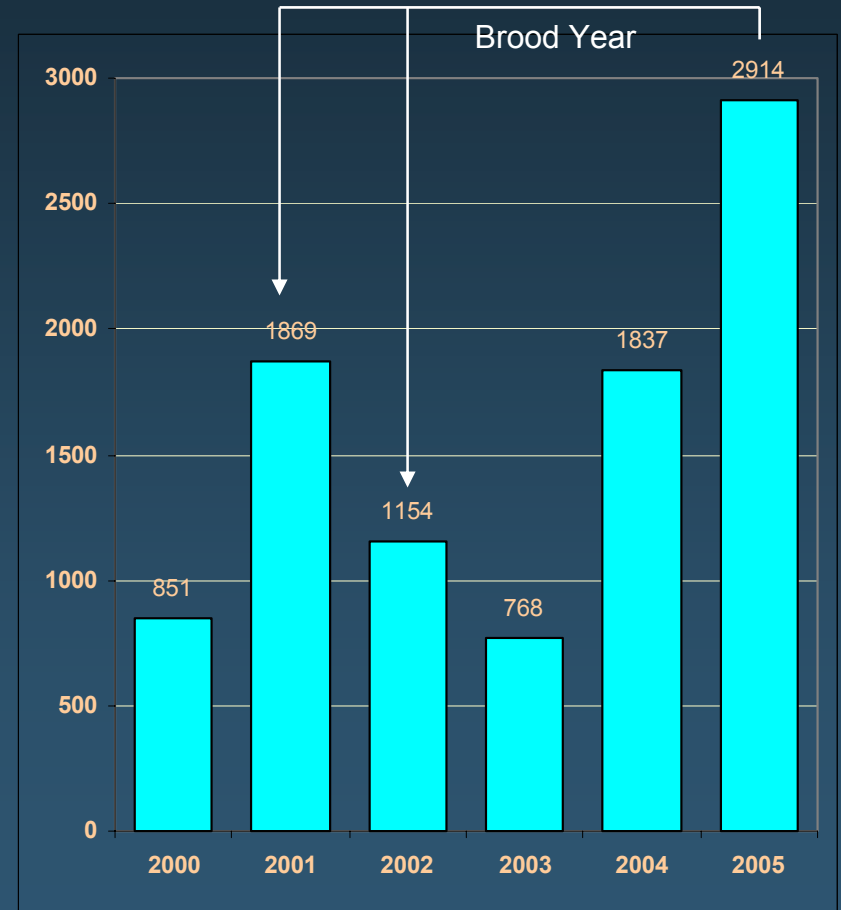

Sockeye and Coho Migration Timing 2005

Slamgeesh Adult Escapements

Sockeye

Coho

Coho Exploitation Rates

Coho Survival Rates

Slamgeesh Overview 2000-2005

- **Adult escapements SX & CO 2000-2005**
- **Smolt population estimates 2001-2005**
- **Coho smolt – adult survival rates 2002-2005**
- **Sockeye smolt - adult survival rates 2004-2005**
- **Coho smolt coded-wire tagging**
- **Lake productivity work (Hume *et al.*) 2001**
- **Climate Data 2002 – 2005**
- **Bathymetric maps of Slamgeesh and Damshilgwet lakes**
- **Spawning ground surveys 2000-2005**
- **Bull trout studies 2001-2005**
- **Aquatic vegetation 2000**
- **Gitxsan Cultural Studies - ongoing**