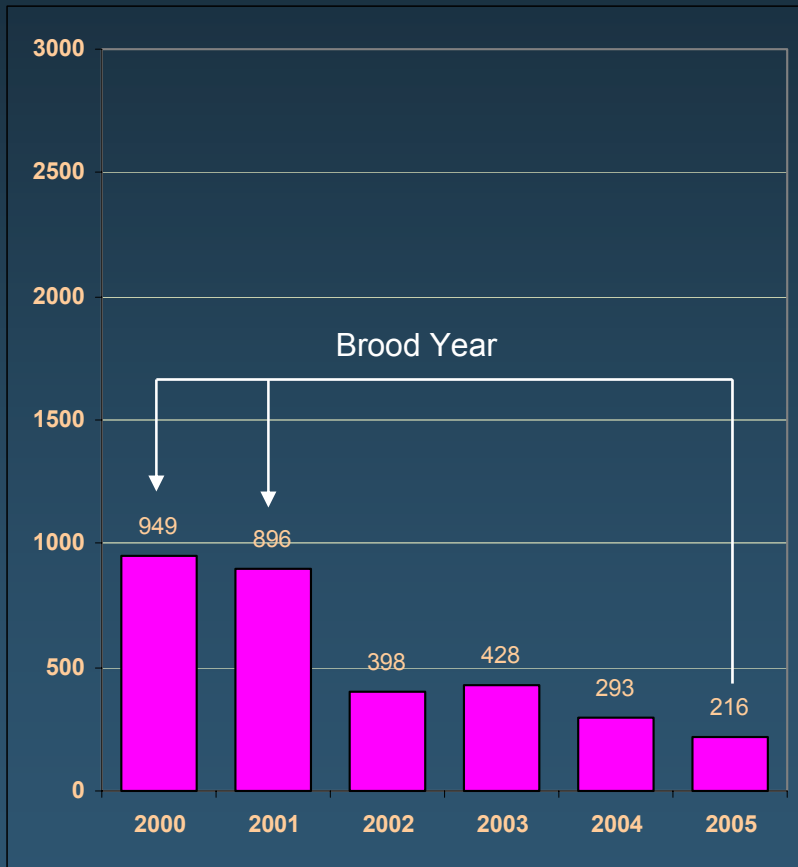

Slamgeesh Adult Escapements

Sockeye