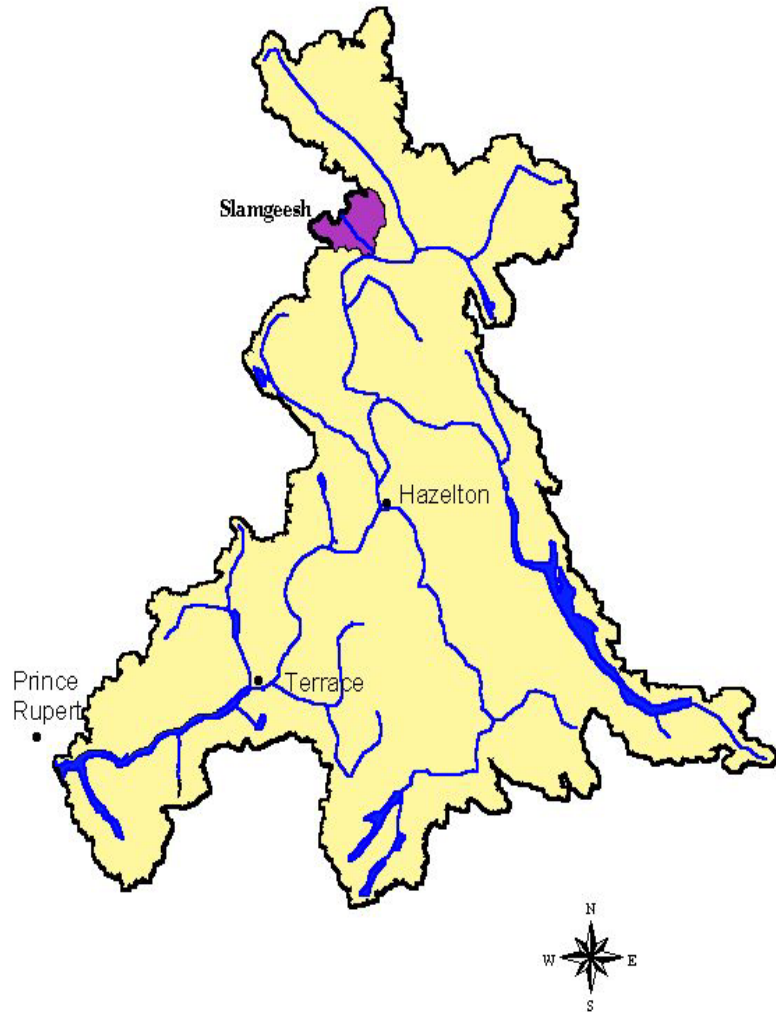

Slamgeesh Salmon Project 2000 - 2005

Upper Skeena Watershed

Peter Hall

Gitksan Watershed Authorities

Gitksan Watershed Authorities

Skeena Watershed

• Slangeesh Watershed

- Upper Skeena – High Interior
- Significant coho escapement #'s
- Small wild sockeye stock
- Lake-headed system
- Historical Gitksan occupation