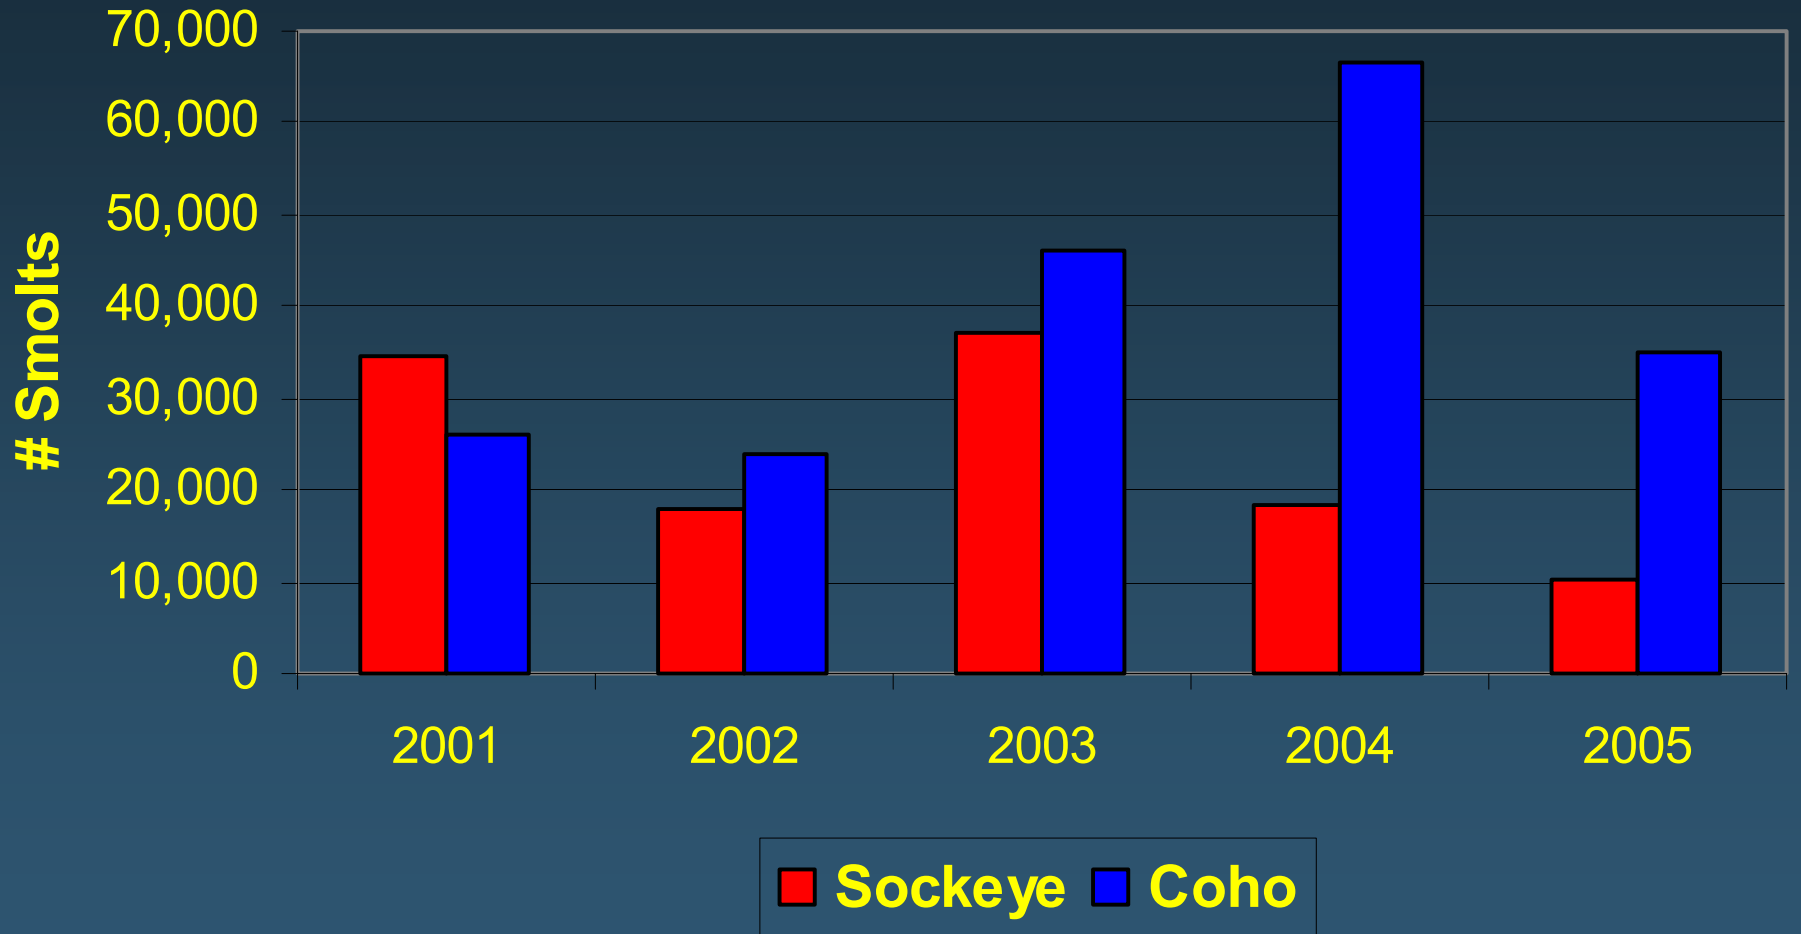

Slamgeesh Sockeye and Coho Annual Smolt Production