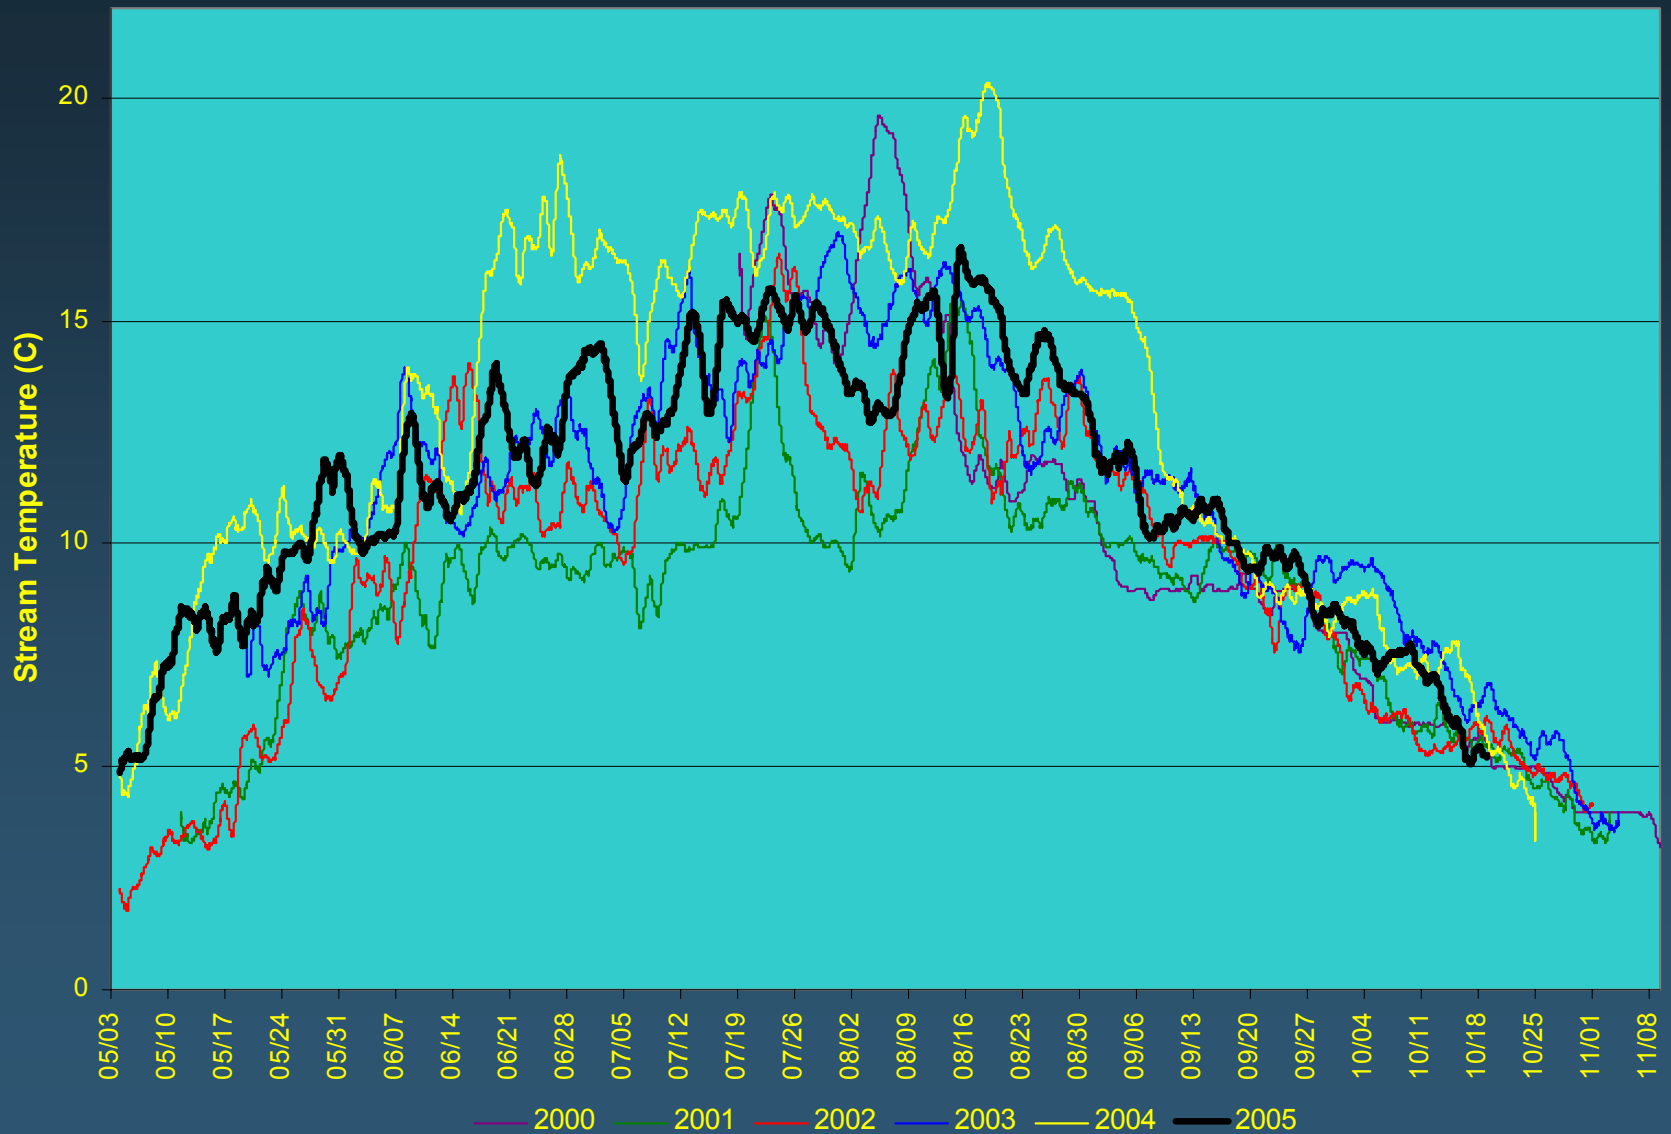

Slamgeesh Salmon Project 2000 - 2005

Upper Skeena Watershed

Peter Hall

Gitksan Watershed Authorities

Gitksan Watershed Authorities

Skeena Watershed

• Slangeesh Watershed

- Upper Skeena – High Interior
- Significant coho escapement #'s
- Small wild sockeye stock
- Lake-headed system
- Historical Gitksan occupation

• SX & CO Full Index Site

- Smolt population estimates
- Smolt adipose clipping
- Adult escapement counts
- Freshwater & Marine survival rates

Sockeye Smolts (combined traps)

Year	Caught	Marked and Released	Recaptured	% Recaptured	Estimate
2001	9,125	4,198	1,134	27%	34,567
2002	10,096	4,966	2,264	46%	17,842
2003	6,945	5,319	992	19%	37,344
2004	8,301	5,432	2,053	38%	18,560
2005	2,084	1,640	386	24%	10,326

Coho Smolts (combined traps)

Year	Caught	Marked and Released	Recaptured	% Recaptured	Estimate
2001	5,591	1,974	413	21%	25,875
2002	3,249	1,372	226	16%	23,871
2003	6,871	5,156	753	15%	46,000
2004	16,242	11,739	3,234	28%	66,648
2005	6,815	5,005	1,145	23%	34,875

Slamgeesh Sockeye and Coho Annual Smolt Production

Damshilgwet Creek Water Temperatures 2001 - 2005

Slamgeesh Lake Vertical Temperature Profile Summer - 2005

Slamgeesh Sockeye Smolts

Year	Avg. Smolt Pop. Est.	Average Weight (g)	Relative Lake Temp.	% Age 2.0
2001	3.46×10^4	10.0	?	0.0%
2002	1.94×10^4	9.2	Medium	0.3%
2003	3.77×10^4	8.6	Coollest	2.9%
2004	1.89×10^4	12.6	Warm	1.6%
2005	1.03×10^4	10.7	Warmest	?