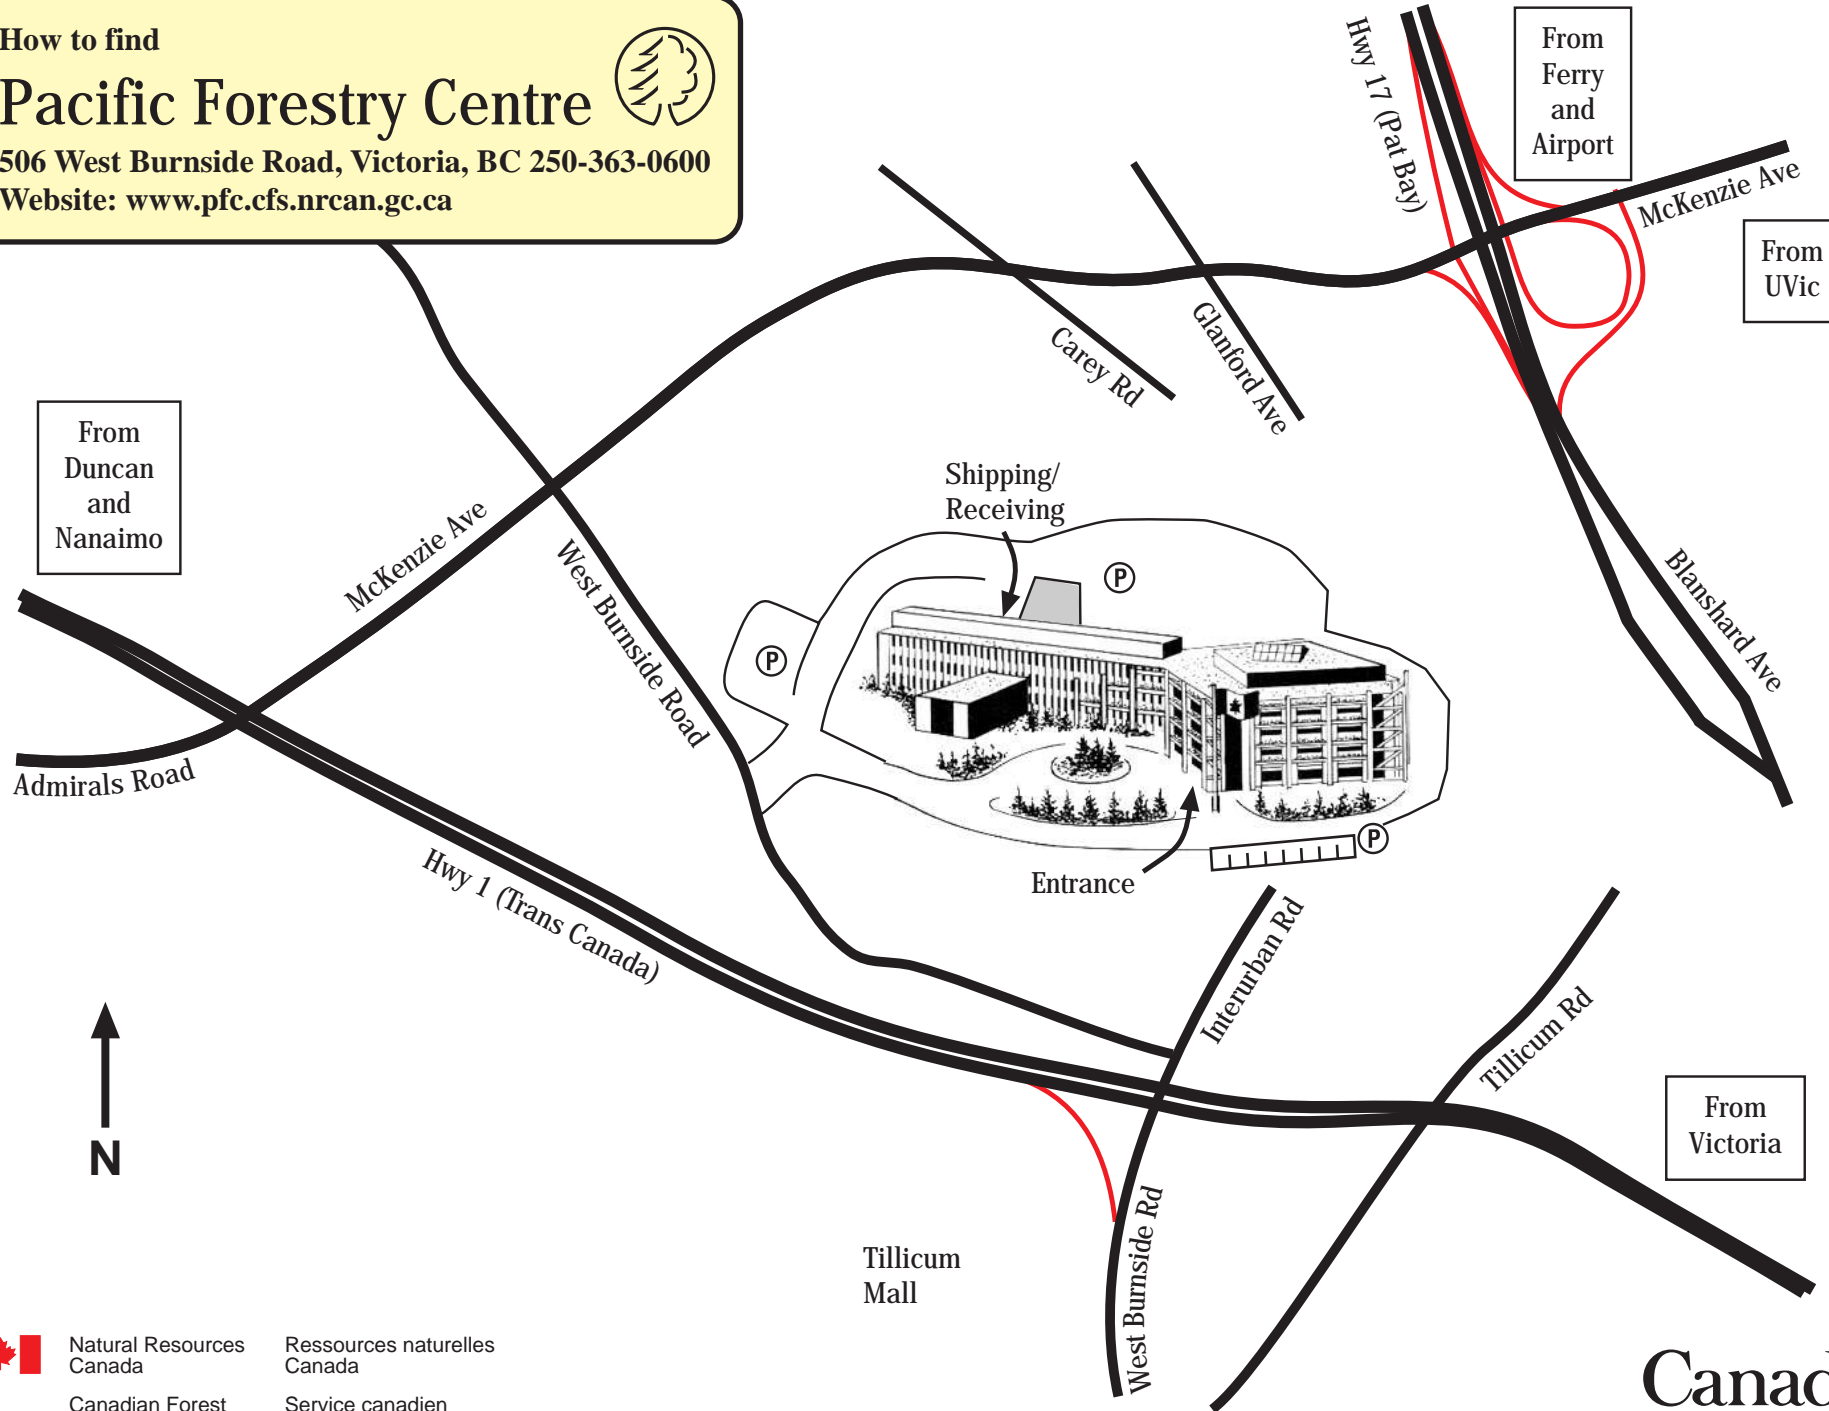

How to find

Pacific Forestry Centre

506 West Burnside Road, Victoria, BC 250-363-0600

Website: www.pfc.cfs.nrcan.gc.ca

Natural Resources
Canada

Ressources naturelles
Canada

Canadian Forest
Service

Service canadien
des forêts

Canada 