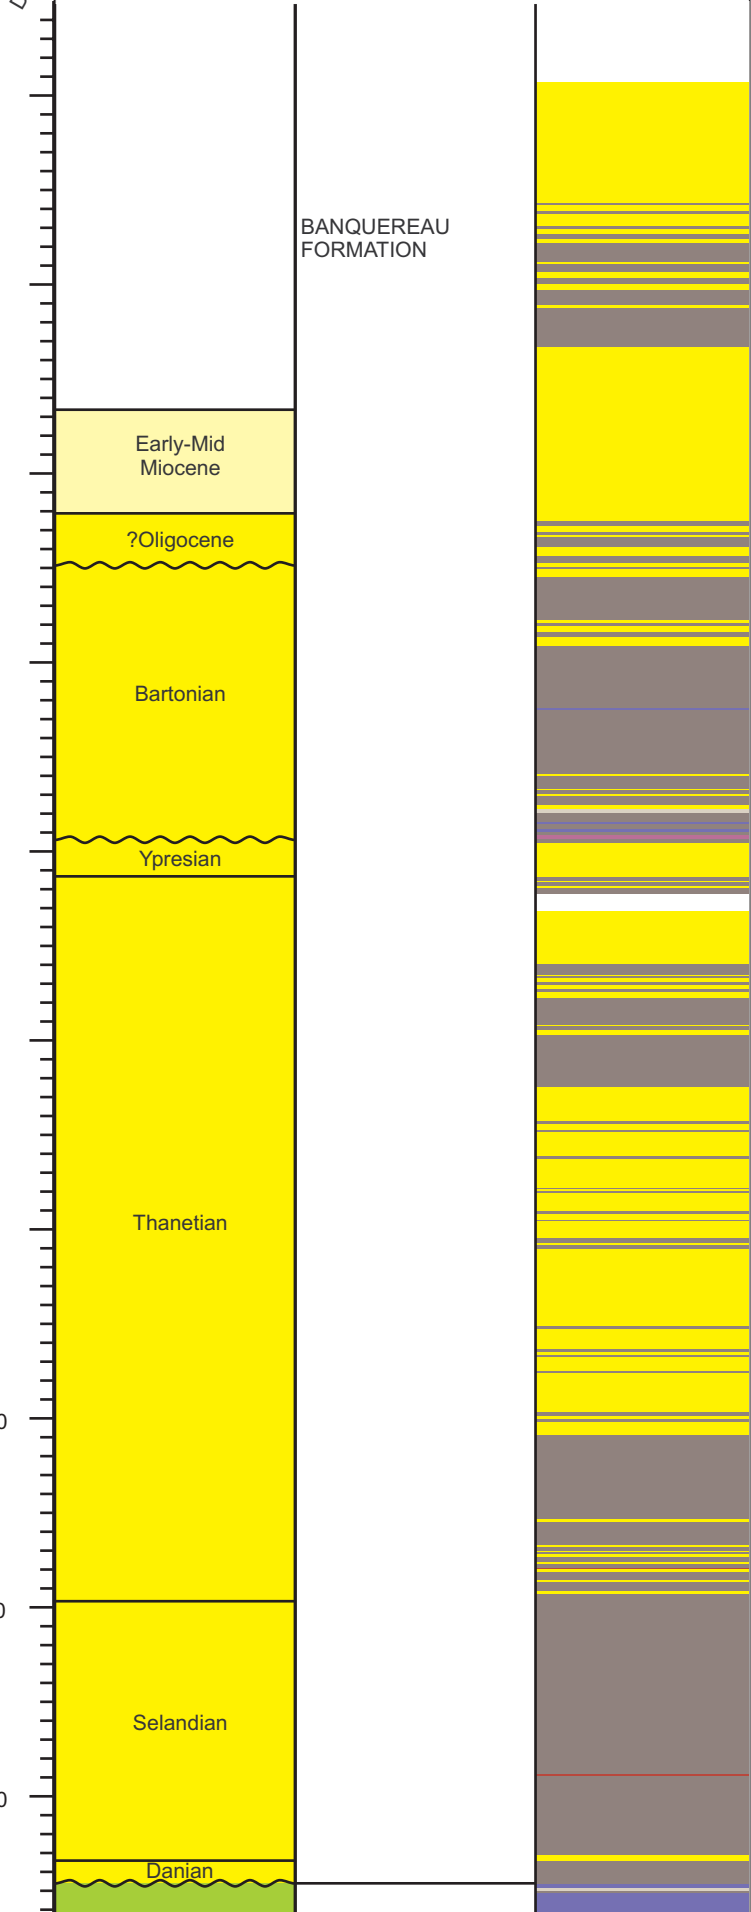

Depth (metres below KB)
BIOSTRATIGRAPHY
THIS STUDY

Lithostratigraphy
MACLEAN, B.C. &
WADE, J.A. 1993

Lithology
(Canstrat Ltd.)

LEGEND for LITH LOG

Maastrichtian
-
Campanian

WYANDOT
FORMATION

Late
Campanian

Early
Campanian

DAWSON CANYON
FORMATION

Coniacian
-
Turonian

PETREL MB

Late
Cenomanian

MARMORA MB

Early
Cenomanian

LOGAN CANYON
FORMATION

SABLE MB

Albian

CREE MB

?Aptian

1300
1400
1500
1600
1700
1800
1900
2000
2100
2200
2300