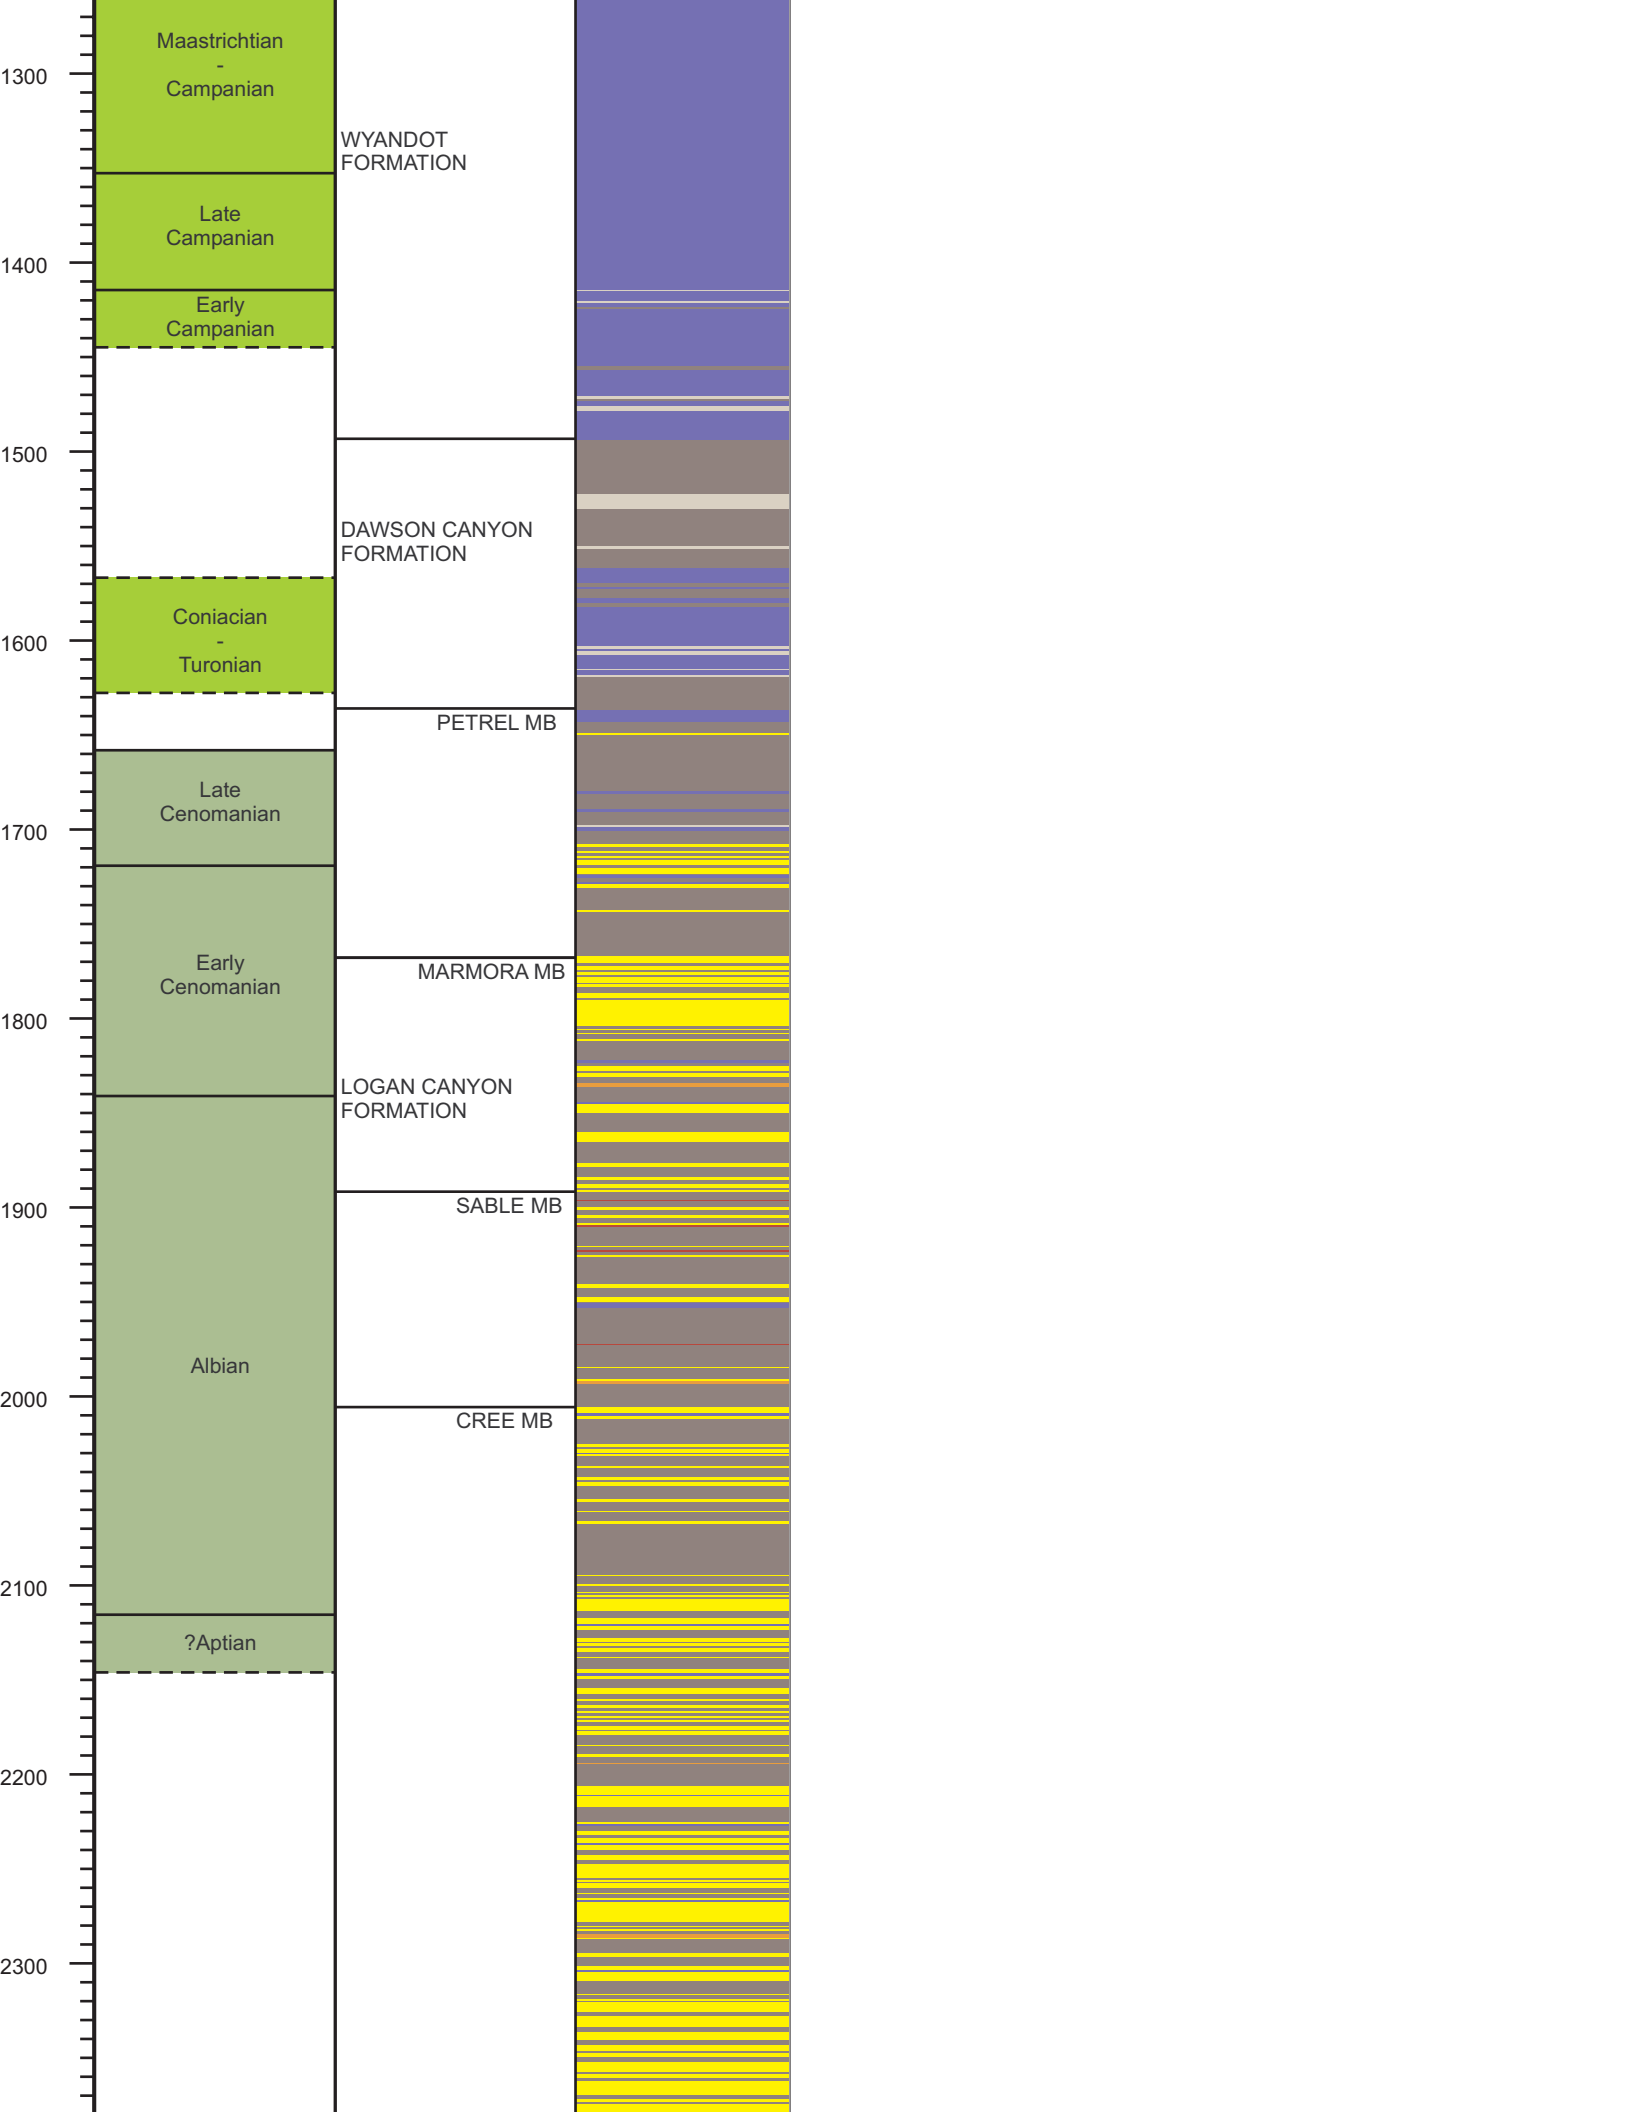

Depth (metres below KB)
BIOSTRATIGRAPHY
THIS STUDY

Lithostratigraphy
MACLEAN, B.C. &
WADE, J.A. 1993

Lithology
(Canstrat Ltd.)

LEGEND for LITH LOG

Maastrichtian
-
Campanian

WYANDOT
FORMATION

Late
Campanian

Early
Campanian

DAWSON CANYON
FORMATION

Coniacian
-
Turonian

PETREL MB

Late
Cenomanian

MARMORA MB

Early
Cenomanian

LOGAN CANYON
FORMATION

SABLE MB

Albian

CREE MB

?Aptian

1300
1400
1500
1600
1700
1800
1900
2000
2100
2200
2300