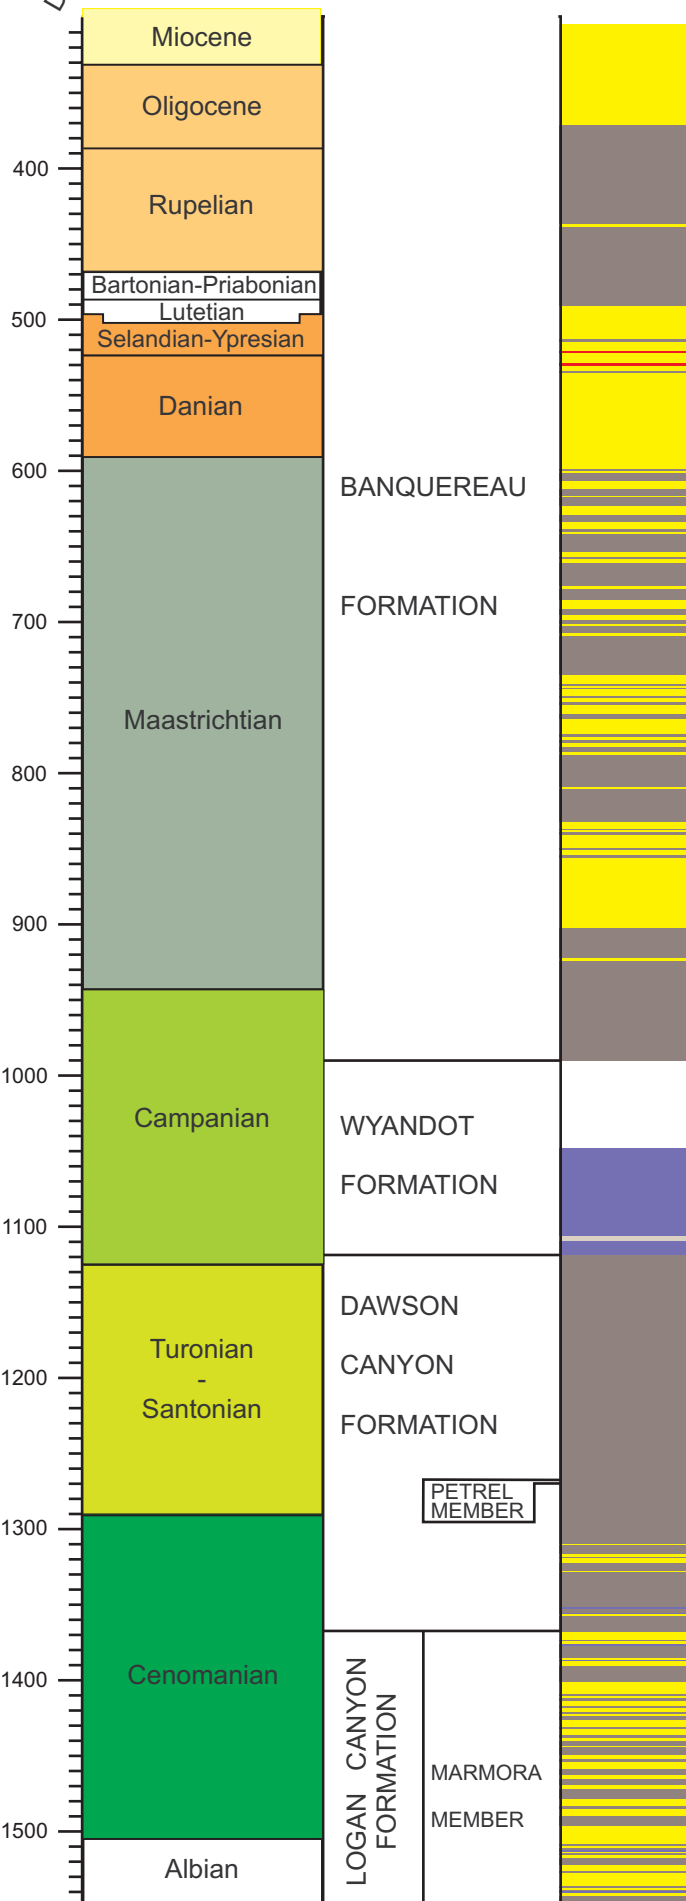

Depth (metres below KB)
 BIOSTRATIGRAPHY
 THIS STUDY

Lithostratigraphy
 Maclean, B.C. &
 Wade, J.A. 1993

Lithology
 (Canstrat Ltd.)

LEGEND

1600