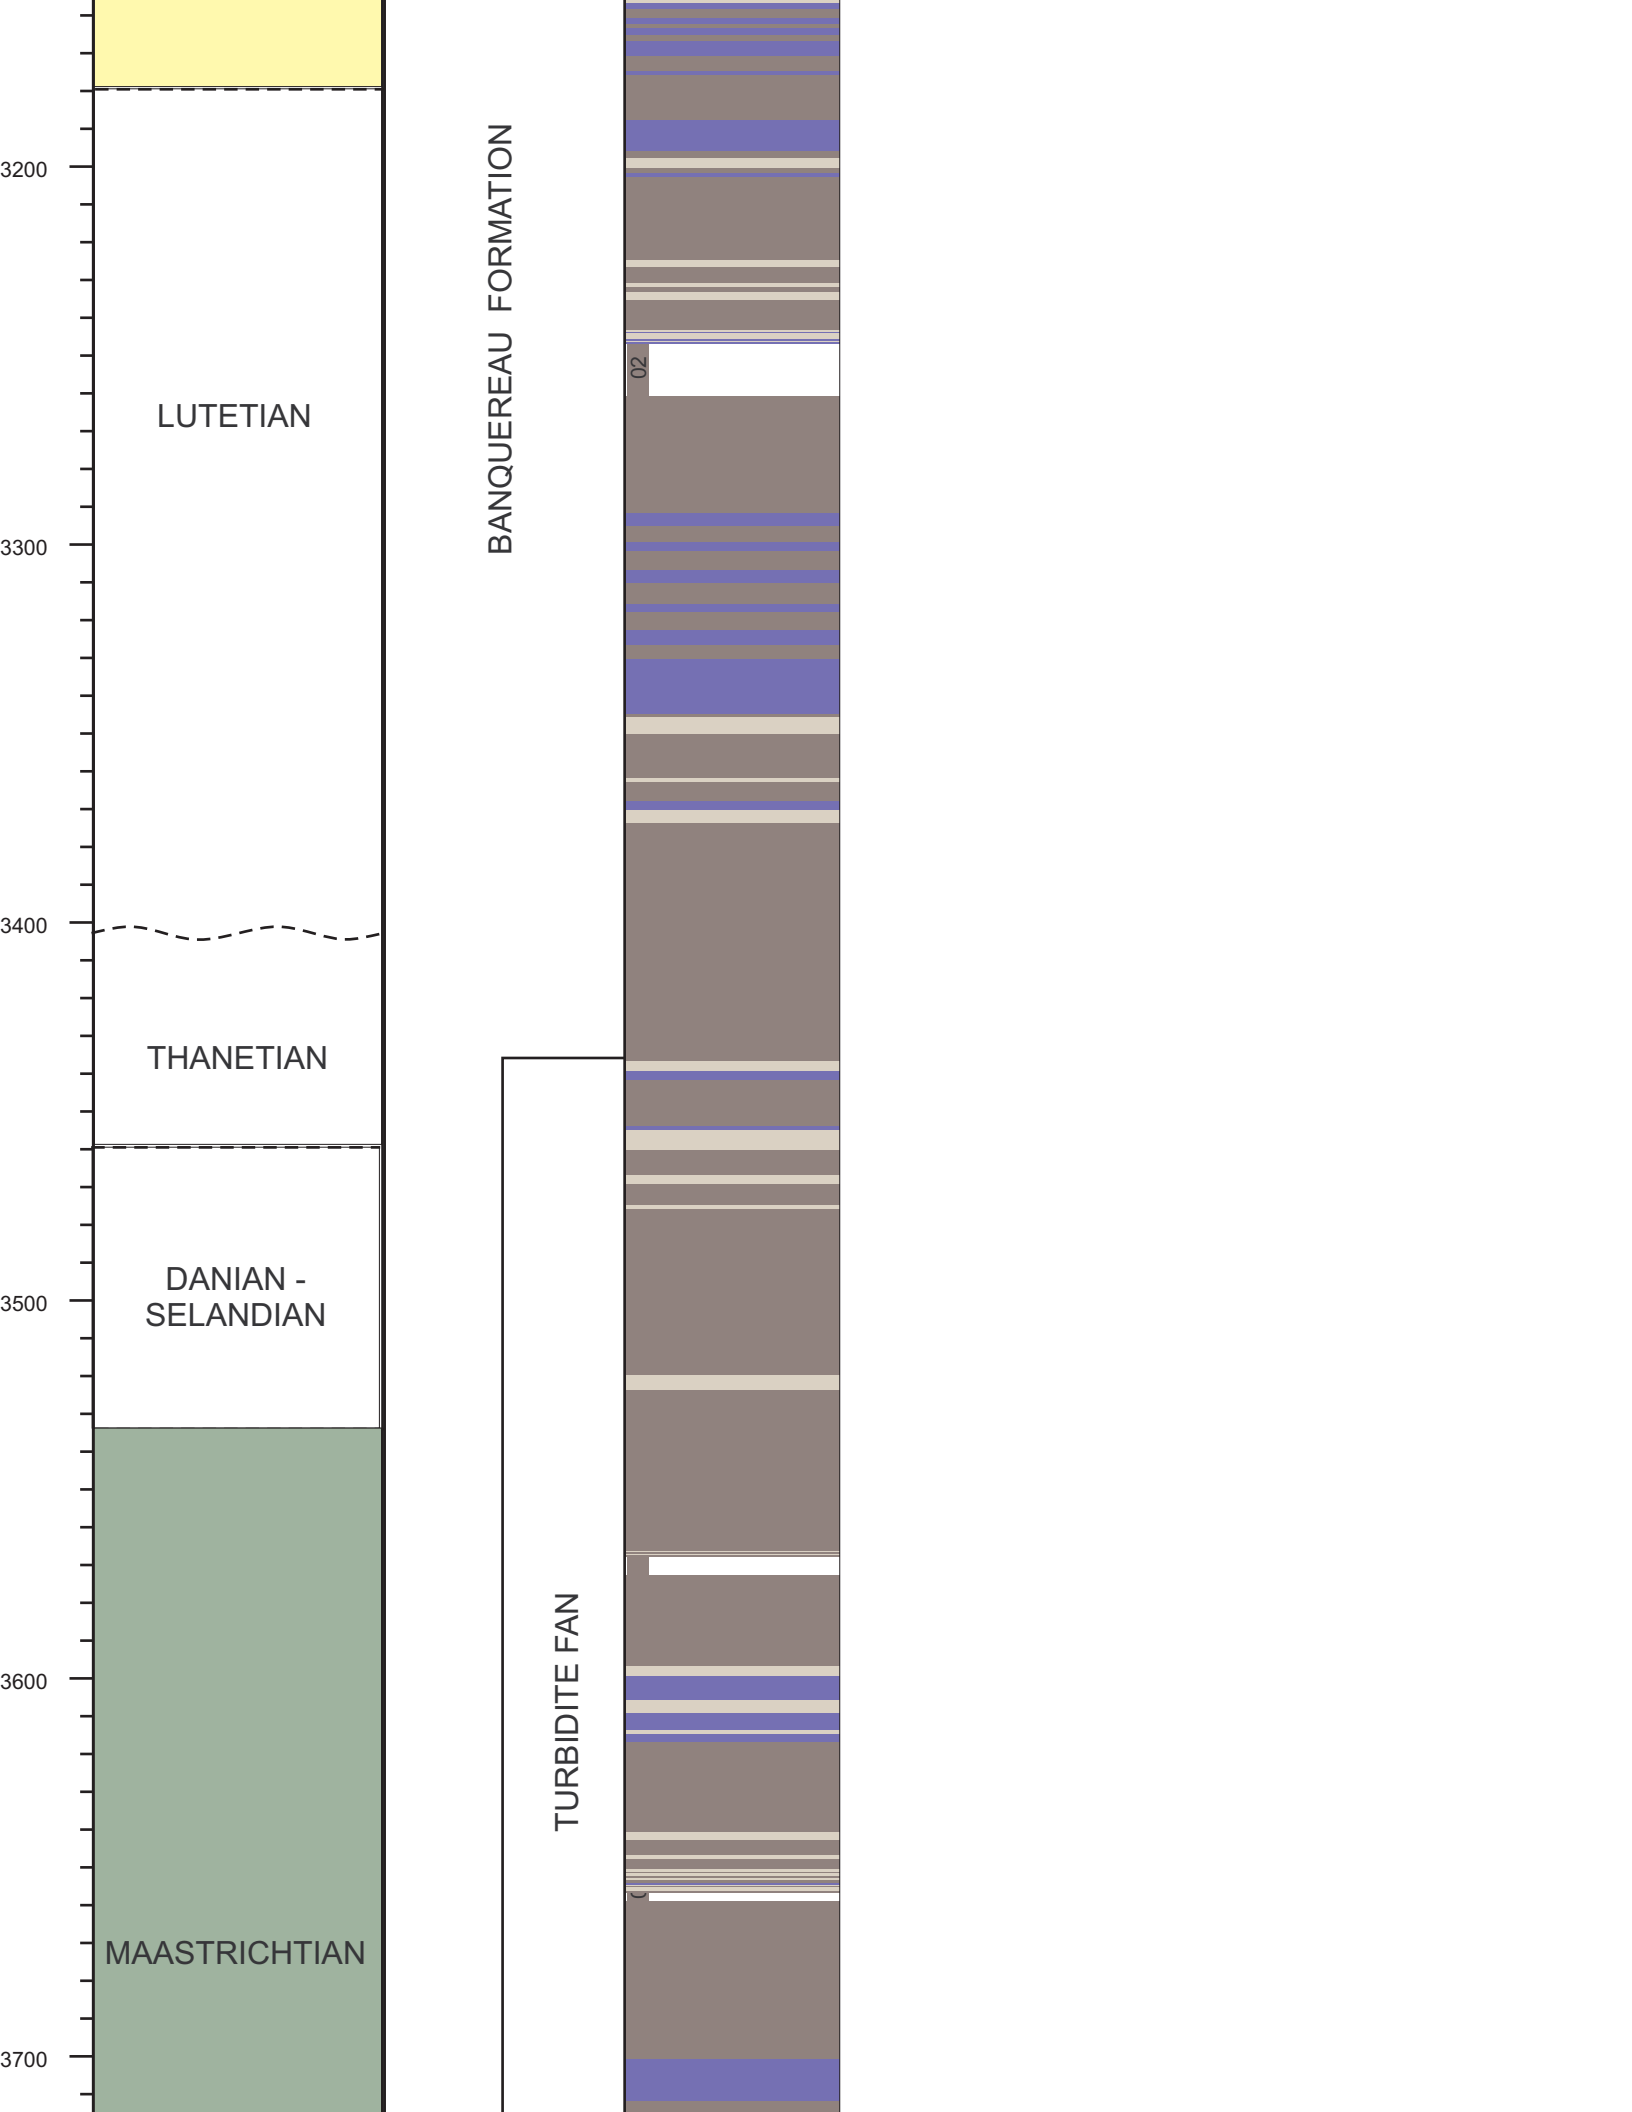

Depth (metres below KB)

BIOSTRATIGRAPHY
THIS STUDY

Lithostratigraphy
after MacLean, B.C. & Wade, J.A. 1993

Lithostratigraphy
(Canstrat Ltd.)

LEGEND

LUTETIAN

THANETIAN

DANIAN -
SELANDIAN

MAASTRICHTIAN

BANQUEREAU FORMATION

TURBIDITE FAN

02