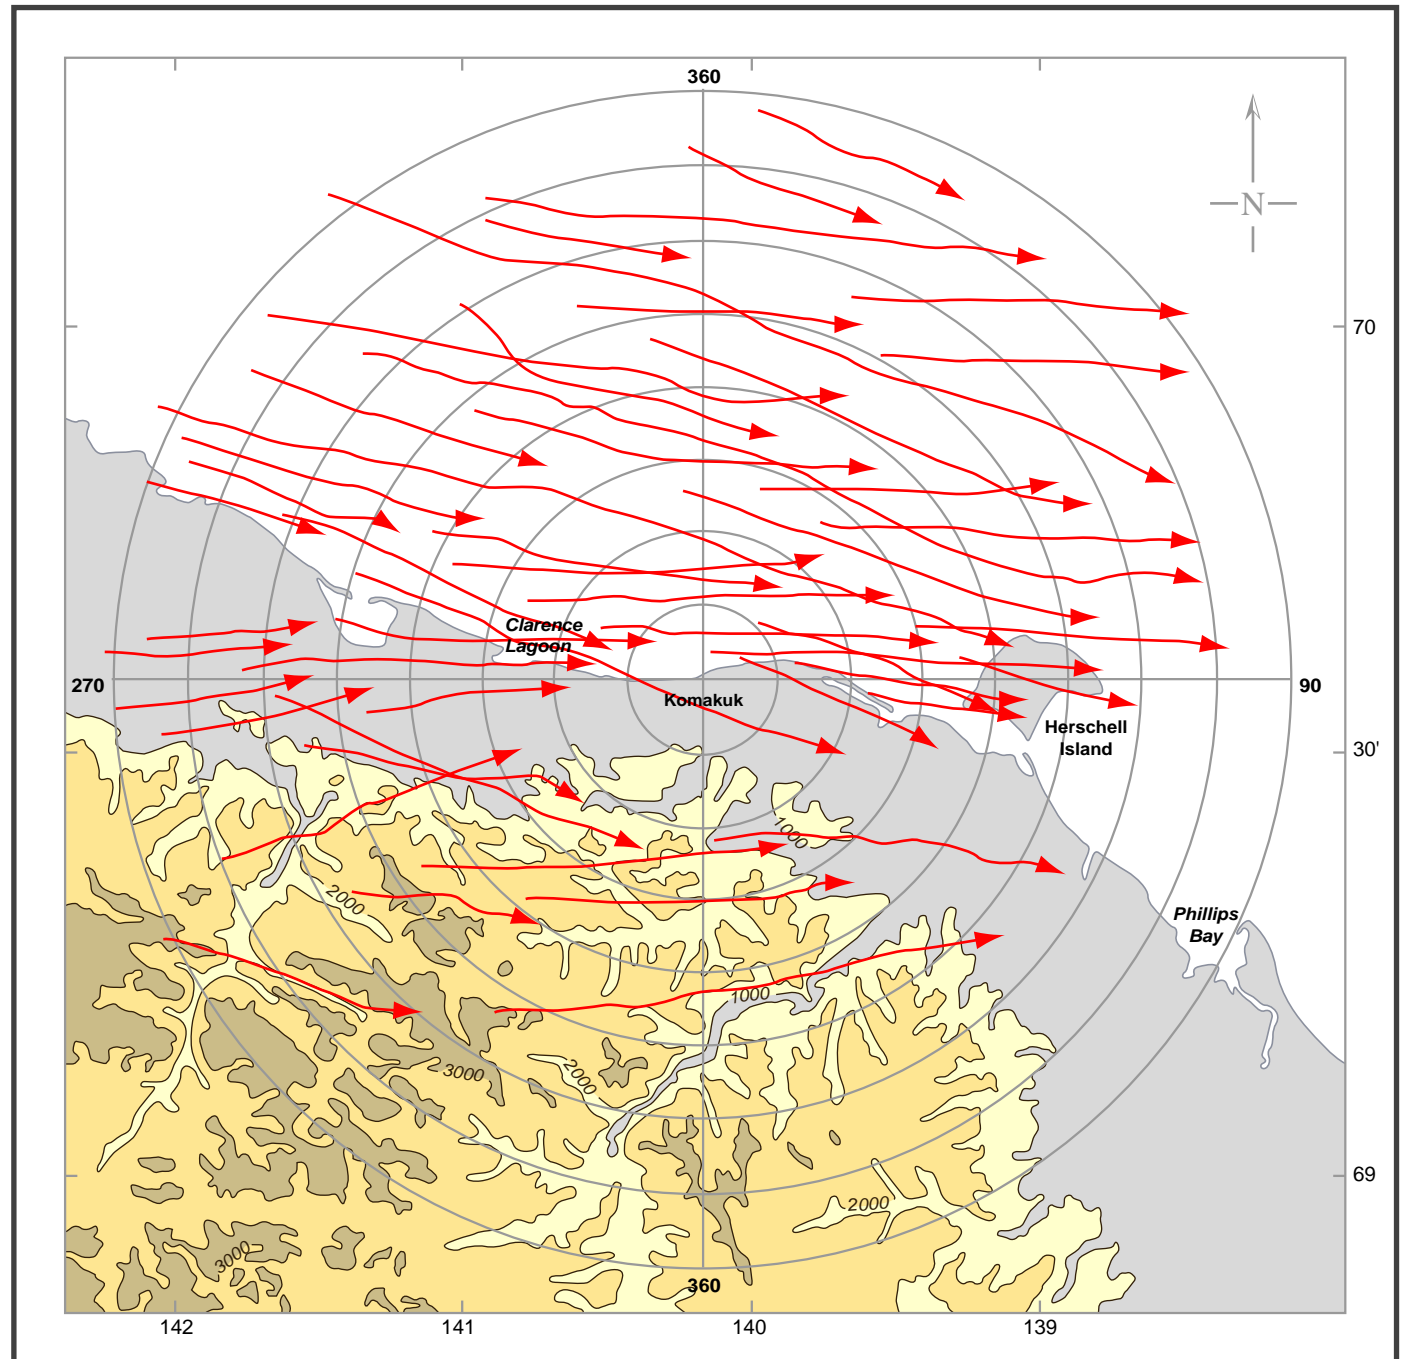

PATHS OF BIRDS

moving west

June 16, 1975

moving east

July 7-8, 1975