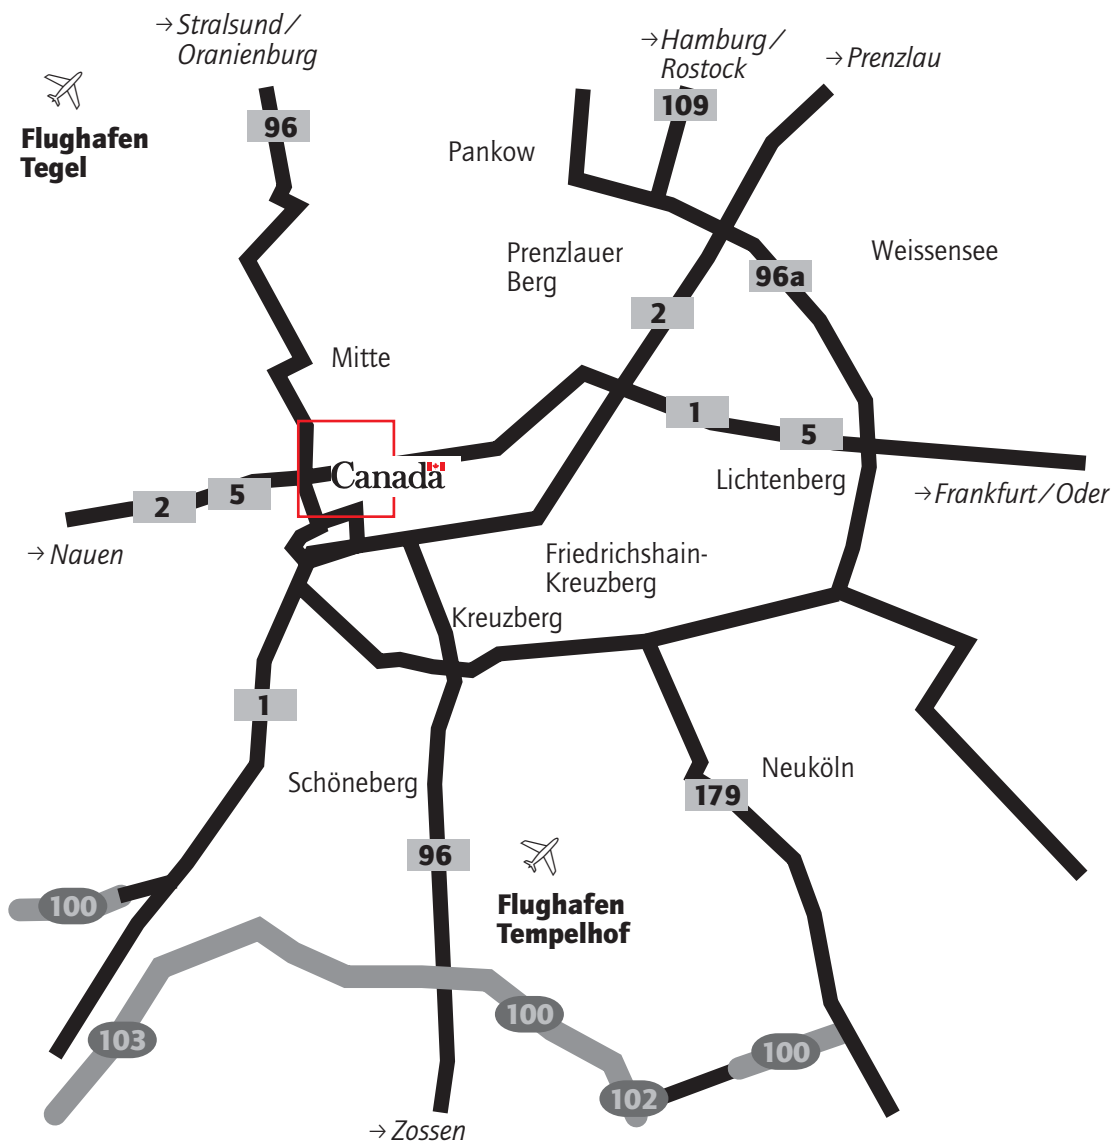

## Your way to the Canadian Embassy in Berlin

Leipziger Platz 17  
 10117 Berlin, Germany  
**Telephone** (+49 30) 203 12-0  
**Email** berlin@canada.de

### By car

From the highway bypass encircling Berlin, follow signs to the city centre ("Zentrum") and then to Potsdamer Platz. Leipziger Platz is directly adjacent to Potsdamer Platz on Federal road 1, which is known at this point as Potsdamer Straße/Leipziger Straße.

**Leipziger Platz can be reached very easily by public transport:** the entrance to the new embassy building at 17 Leipziger Platz is directly next to the exits of Potsdamer Platz subway, urban railway and main-line stations.