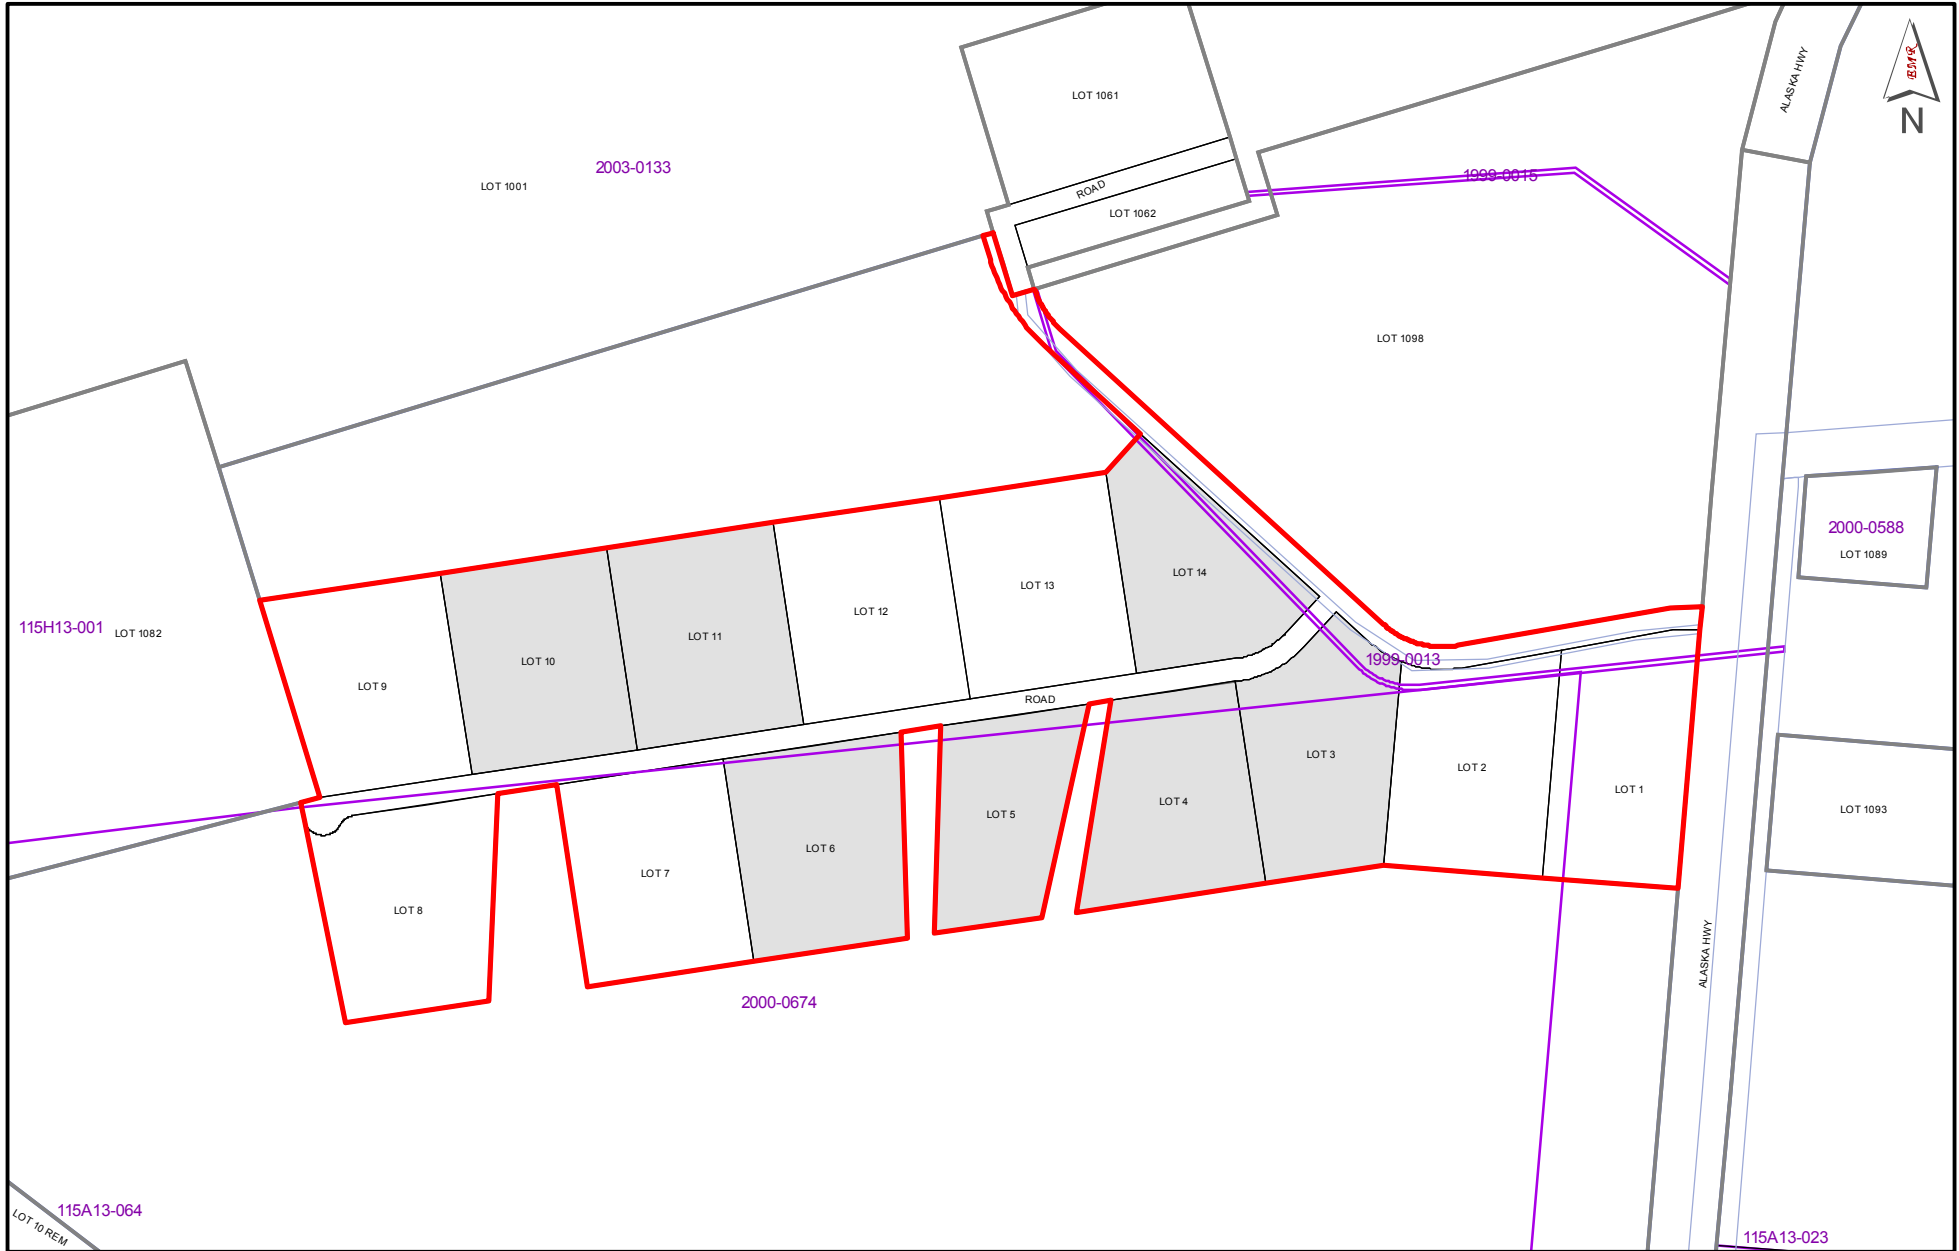

Lot Availability on October 31, 2006 *

Haines Junction, Yukon Territory

- LTO 2005-0038
- Available Lots

BEAR BERRY MEADOW SUBDIVISION LAND TYPE: Country Residential

*Lot Availability subject to change

The lots indicated here are only a graphical representation. For details regarding configuration, dimensions & size, please refer to the official legal survey plans.