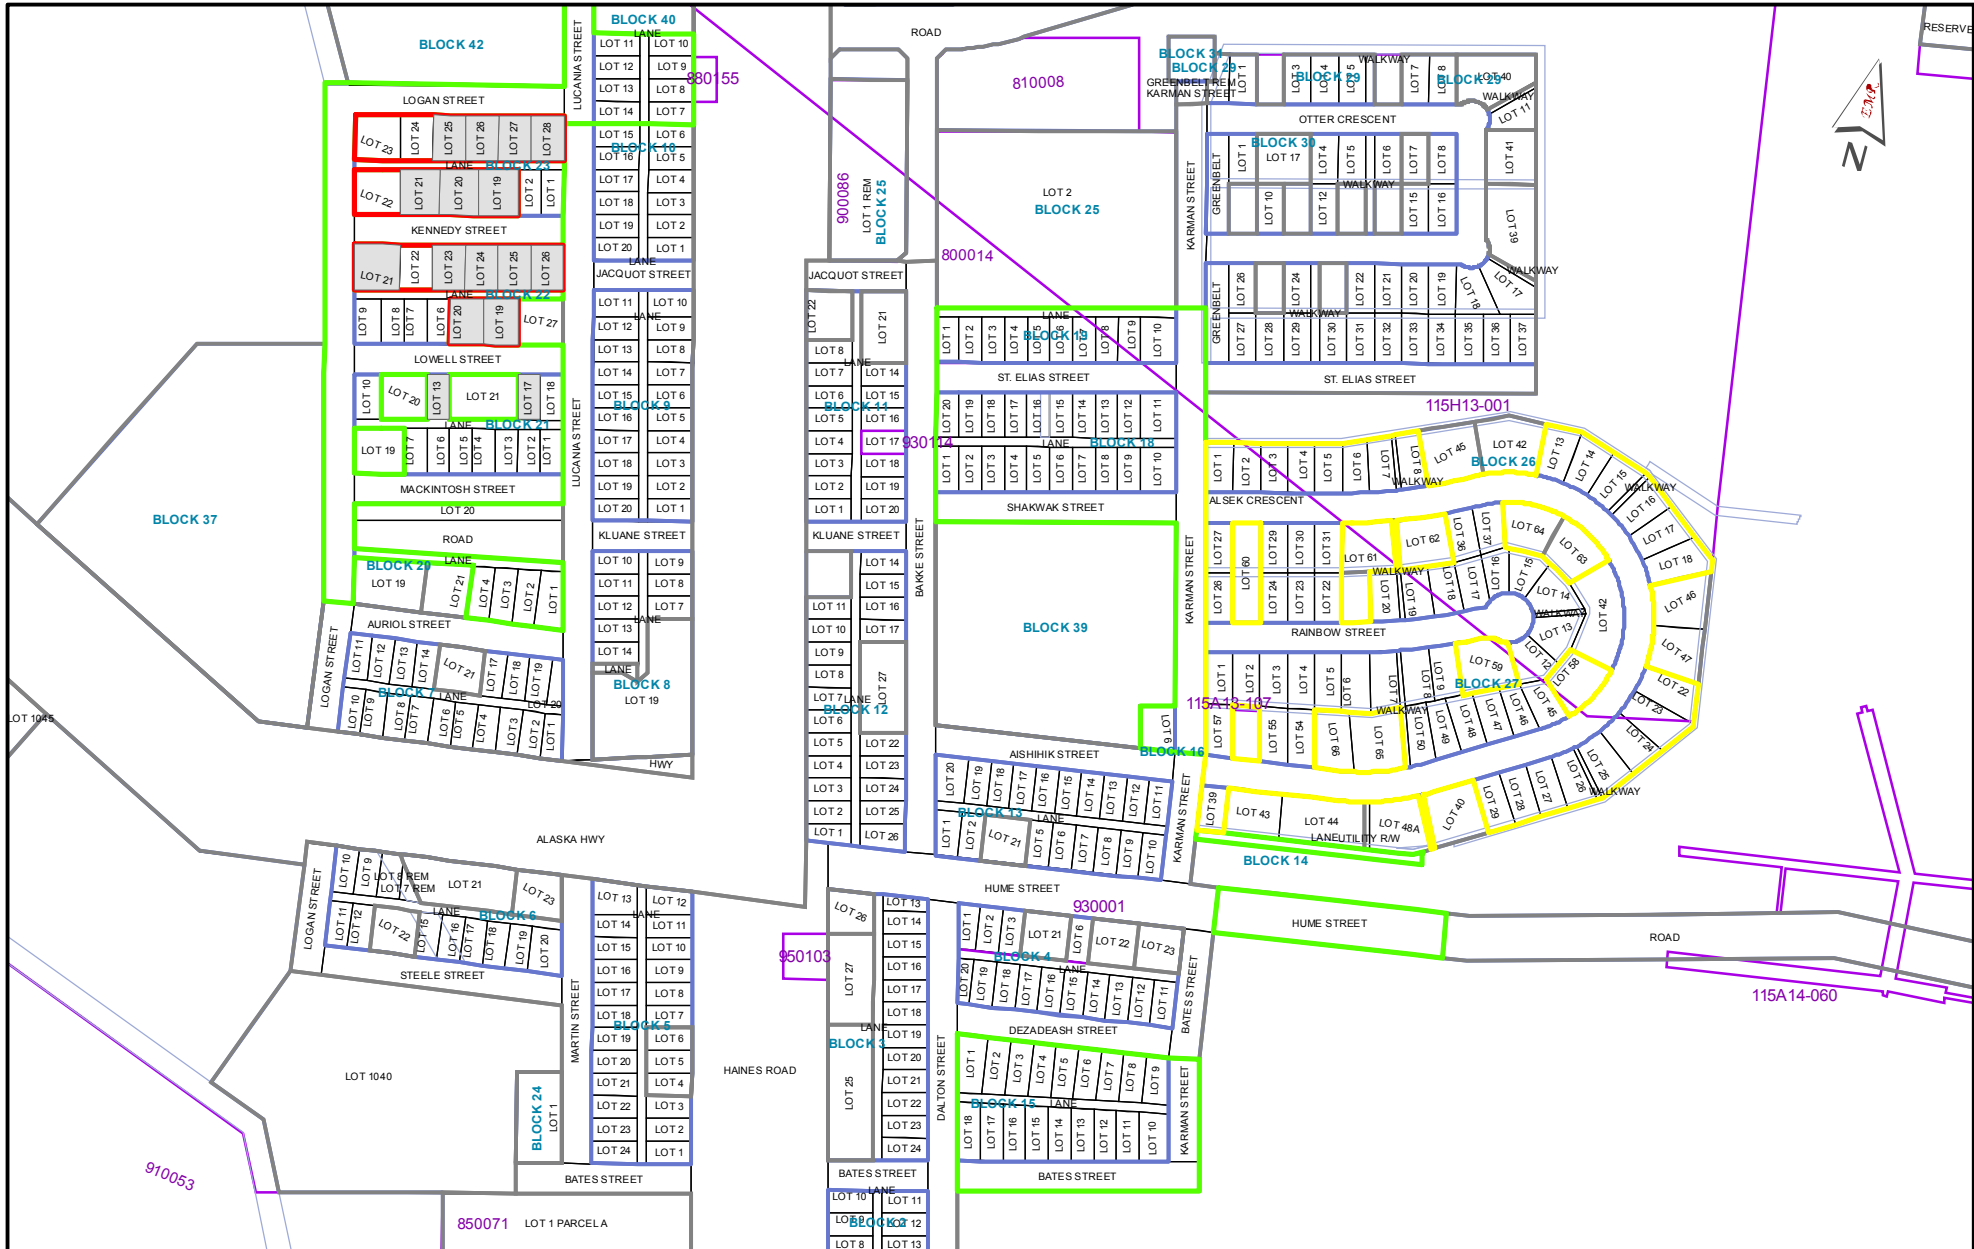

Lot Availability on October 31, 2006 *

Haines Junction, Yukon Territory

- Available Lots
- LTO 94-070
- LTO 22642
- LTO 40721

LAND TYPE: Residential

*Lot Availability subject to change

The lots indicated here are only a graphical representation. For details regarding configuration, dimensions & size, please refer to the official legal survey plans.