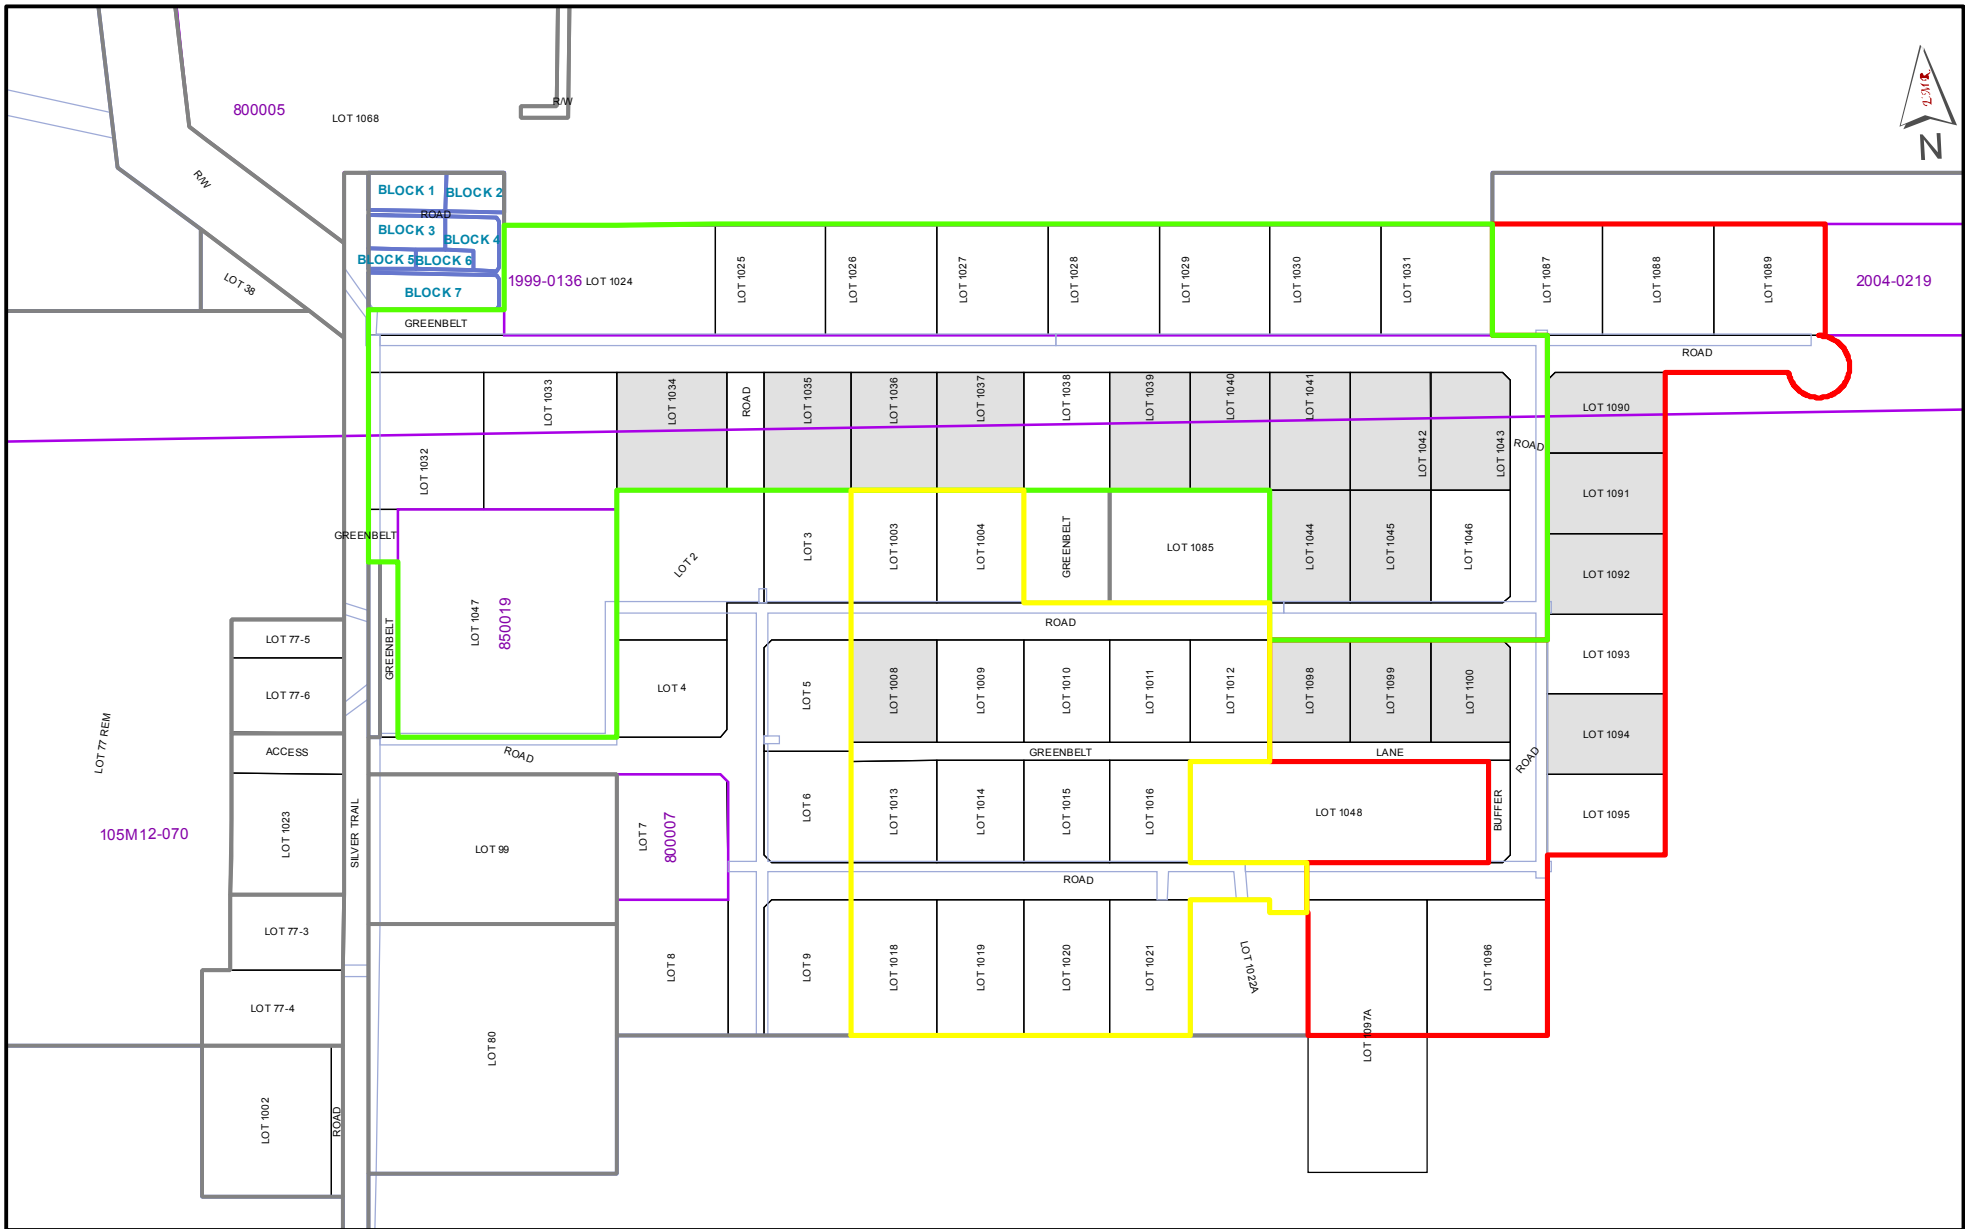

# Mayo, Yukon Territory

 Available Lots	 LTO 73139	<b>LAND TYPE: Country Residential</b>	The lots indicated here are only a graphical representation. For details regarding configuration, dimensions & size, please refer to the official legal survey plans.
 LTO 2003-0054	 LTO 64596		

\*Lot Availability subject to change