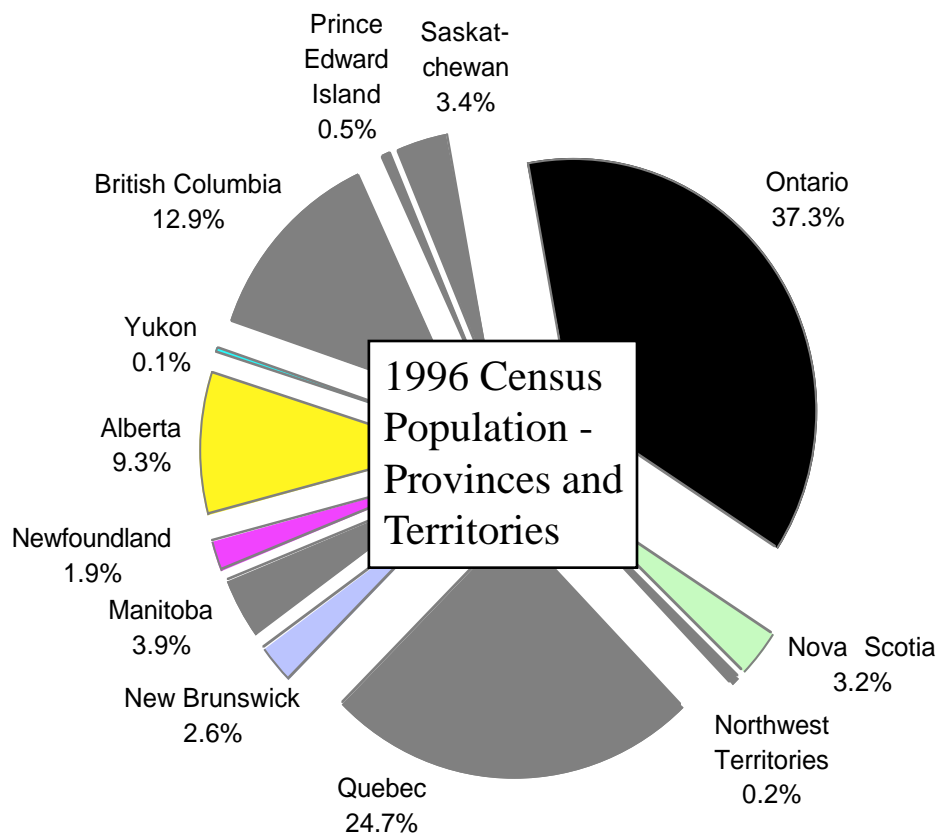

1996 Census Urban and Rural Population Counts Canada, Provinces and Territories

	-----Urban-----		-----Rural-----		Total Population
	Population	%	Population	%	
Canada	22,461,210	77.9	6,385,551	22.1	28,846,761
Newfoundland	313,819	56.9	237,973	43.1	551,792
Prince Edward Island	59,460	44.2	75,097	55.8	134,557
Nova Scotia	497,858	54.8	411,424	45.2	909,282
New Brunswick	360,421	48.8	377,712	51.2	738,133
Quebec	5,597,625	78.4	1,541,170	21.6	7,138,795
Ontario	8,958,741	83.3	1,794,832	16.7	10,753,573
Manitoba	800,063	71.8	313,835	28.2	1,113,898
Saskatchewan	627,178	63.3	363,059	36.7	990,237
Alberta	2,142,815	79.5	554,011	20.5	2,696,826
British Columbia	3,057,388	82.1	667,112	17.9	3,724,500
Yukon	18,447	60.0	12,319	40.0	30,766
Northwest Territories	27,395	42.5	37,007	57.5	64,402