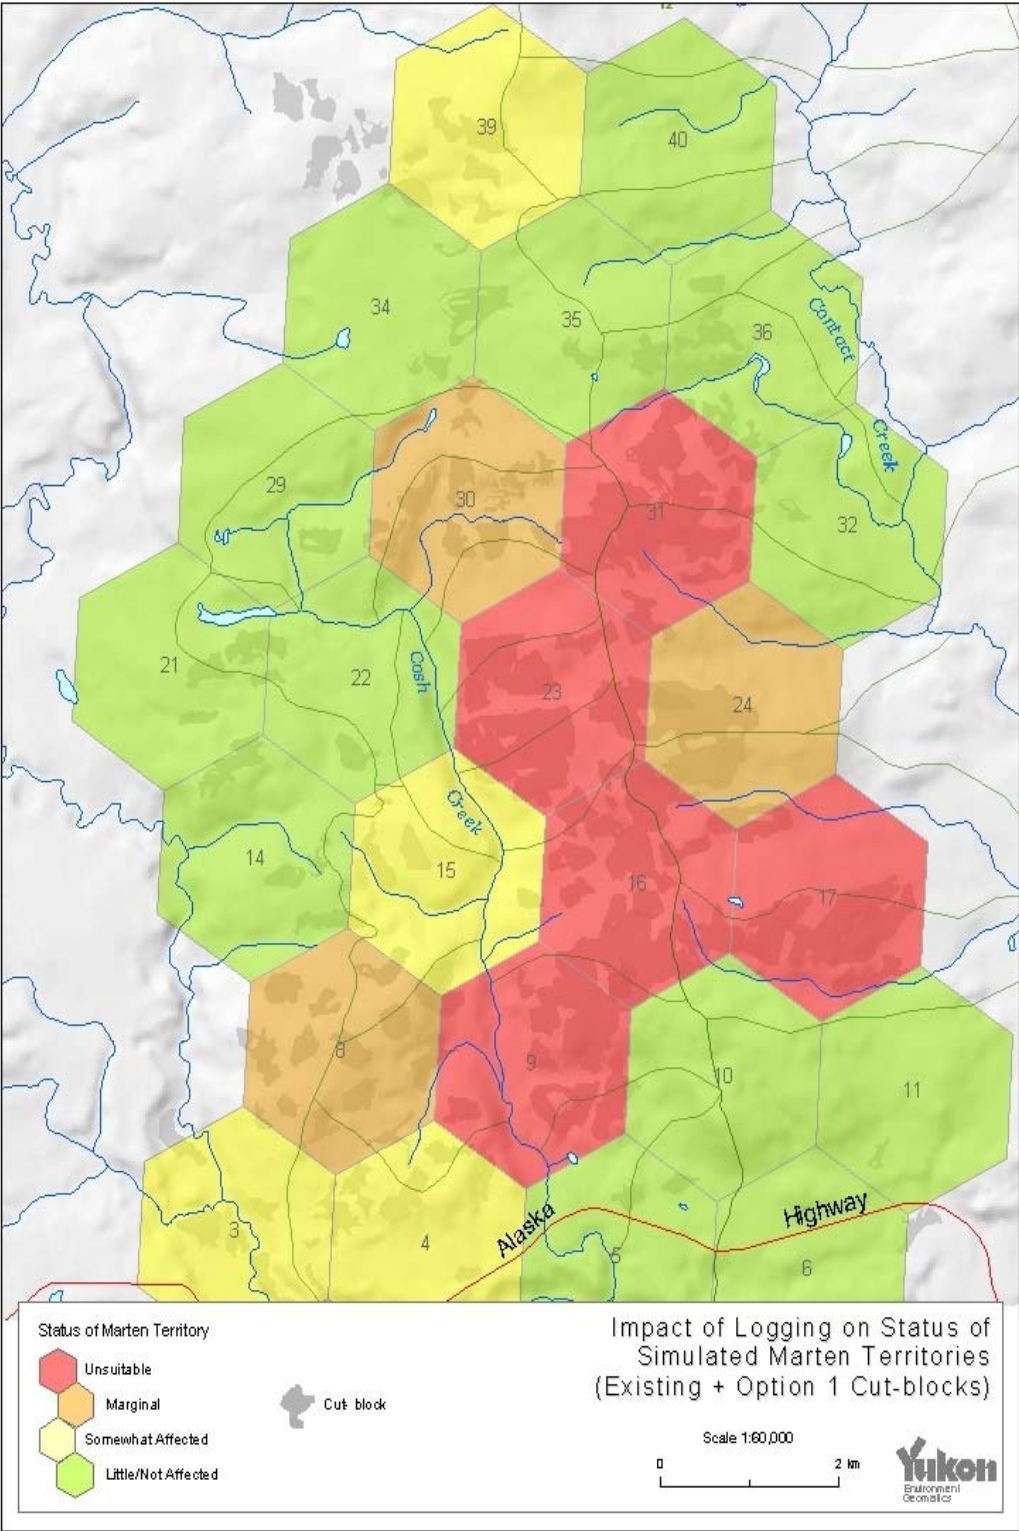

Status of Marten Territory

- Unsuitable
- Marginal
- Somewhat Affected
- Little/Not Affected

Cut block

Impact of Logging on Status of Simulated Marten Territories (Existing Cut-blocks)

Scale 1:60,000

0 2 km

Yukon
Environmental
Geomatics

Status of Marten Territory

- Unsuitable
- Marginal
- Somewhat Affected
- Little/Not Affected

Cut block

Impact of Logging on Status of Simulated Marten Territories (Existing + Option 1 Cut-blocks)

Scale 1:60,000

0 2 km