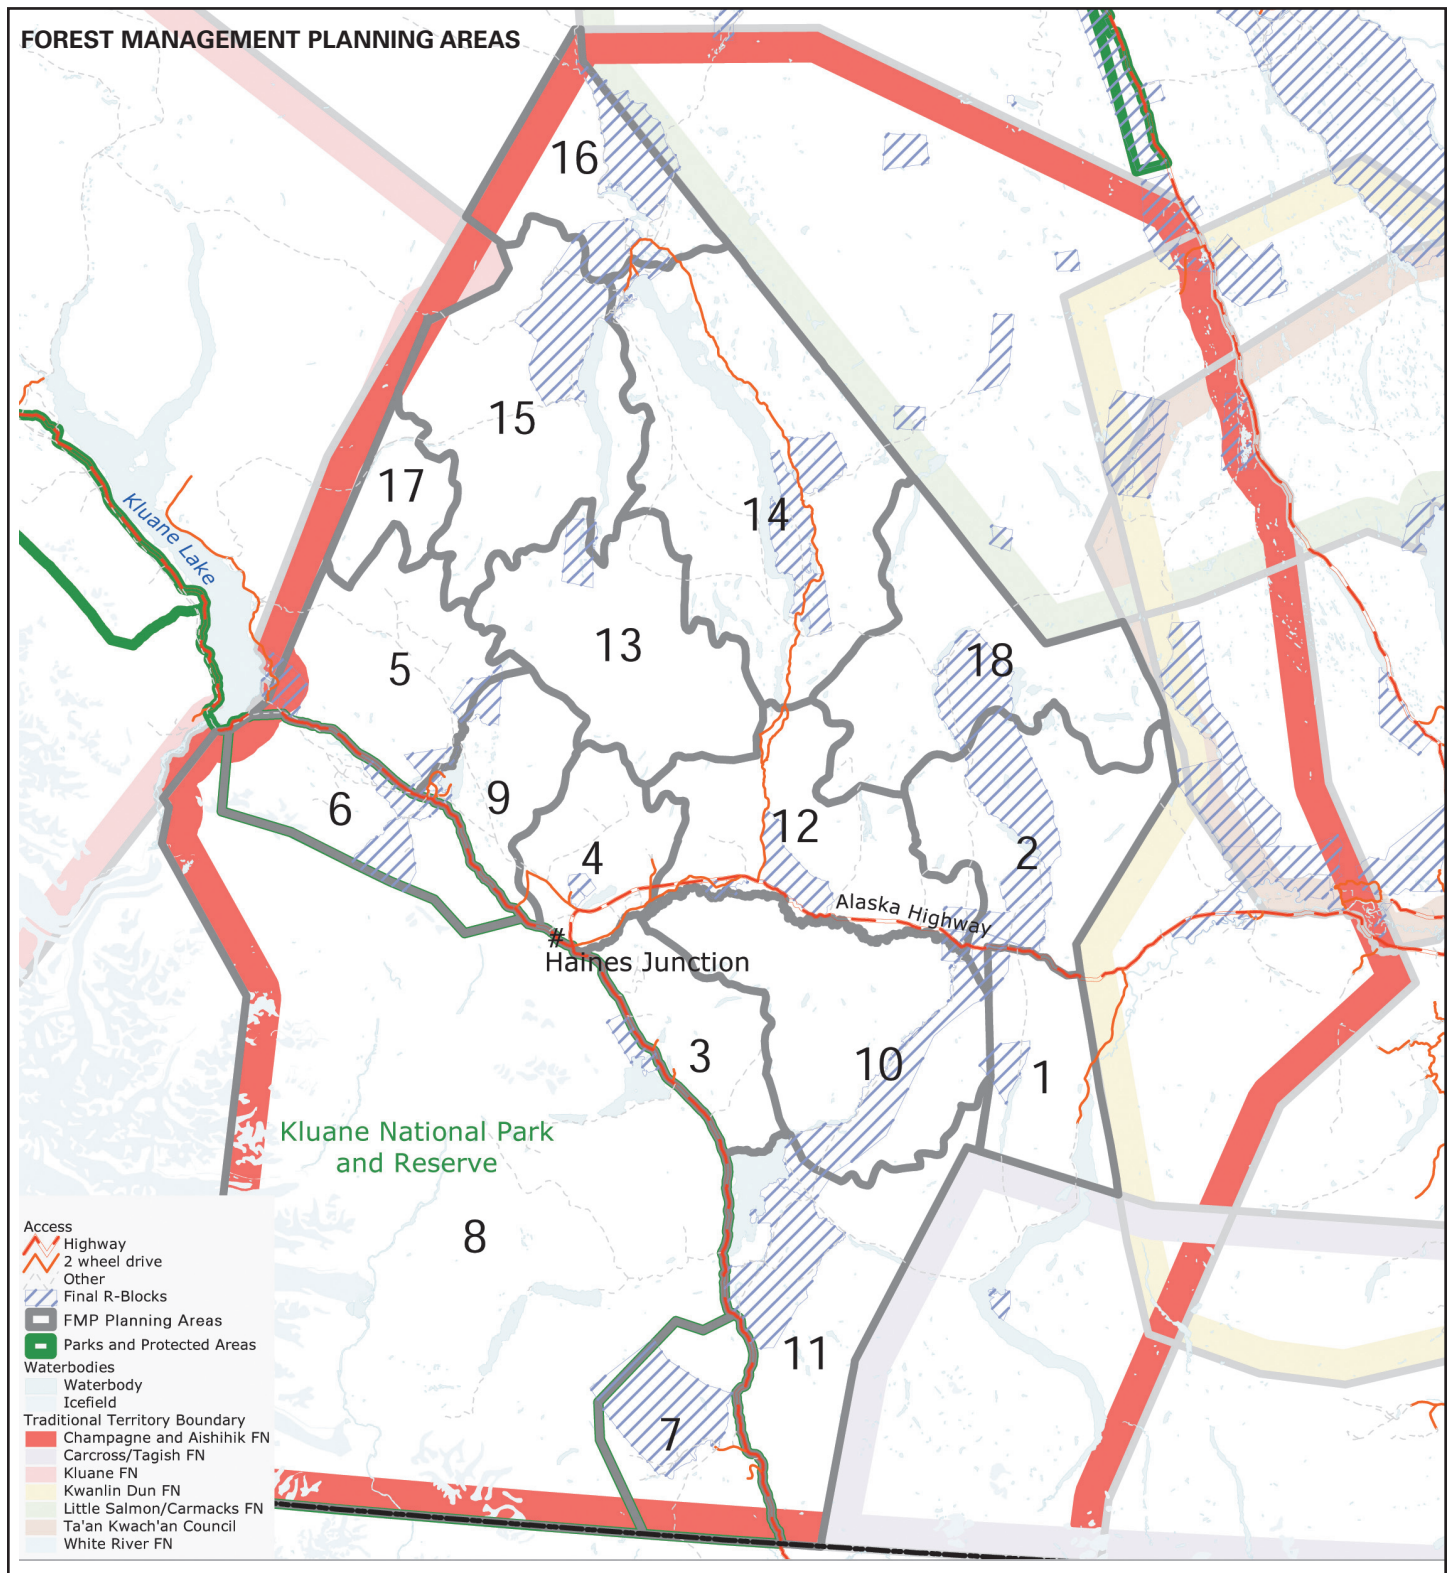

MAP 1 PLANNING REGION AND PLANNING AREAS

NATIONAL TOPOGRAPHIC DATA BASE (NTDB) COMPILED BY NATURAL RESOURCES CANADA AT 1:250,000. REPRODUCED UNDER LICENSE FROM HER MAJESTY THE QUEEN IN RIGHT OF CANADA, WITH PERMISSION OF NATURAL RESOURCES CANADA.

FIRST NATIONS SETTLEMENT LANDS OBTAINED FROM NATURAL RESOURCES CANADA 1:30,000 MAPS; RECOMPILED BY YUKON ENVIRONMENT AGAINST 1:250,000 NTDB

FIRST NATIONS TRADITIONAL TERRITORIES OBTAINED FROM FEDERAL LAND CLAIMS OFFICE. INDIAN AND NORTHERN AFFAIRS CANADA, 1:500,000 MAPS; RECOMPILED BY YUKON ENVIRONMENT AGAINST 1:1,000,000 DCW.

MAP COMPILED BY:
GIS SECTION, FOREST MANAGEMENT BRANCH
ENERGY, MINES AND RESOURCES
GOVERNMENT OF YUKON