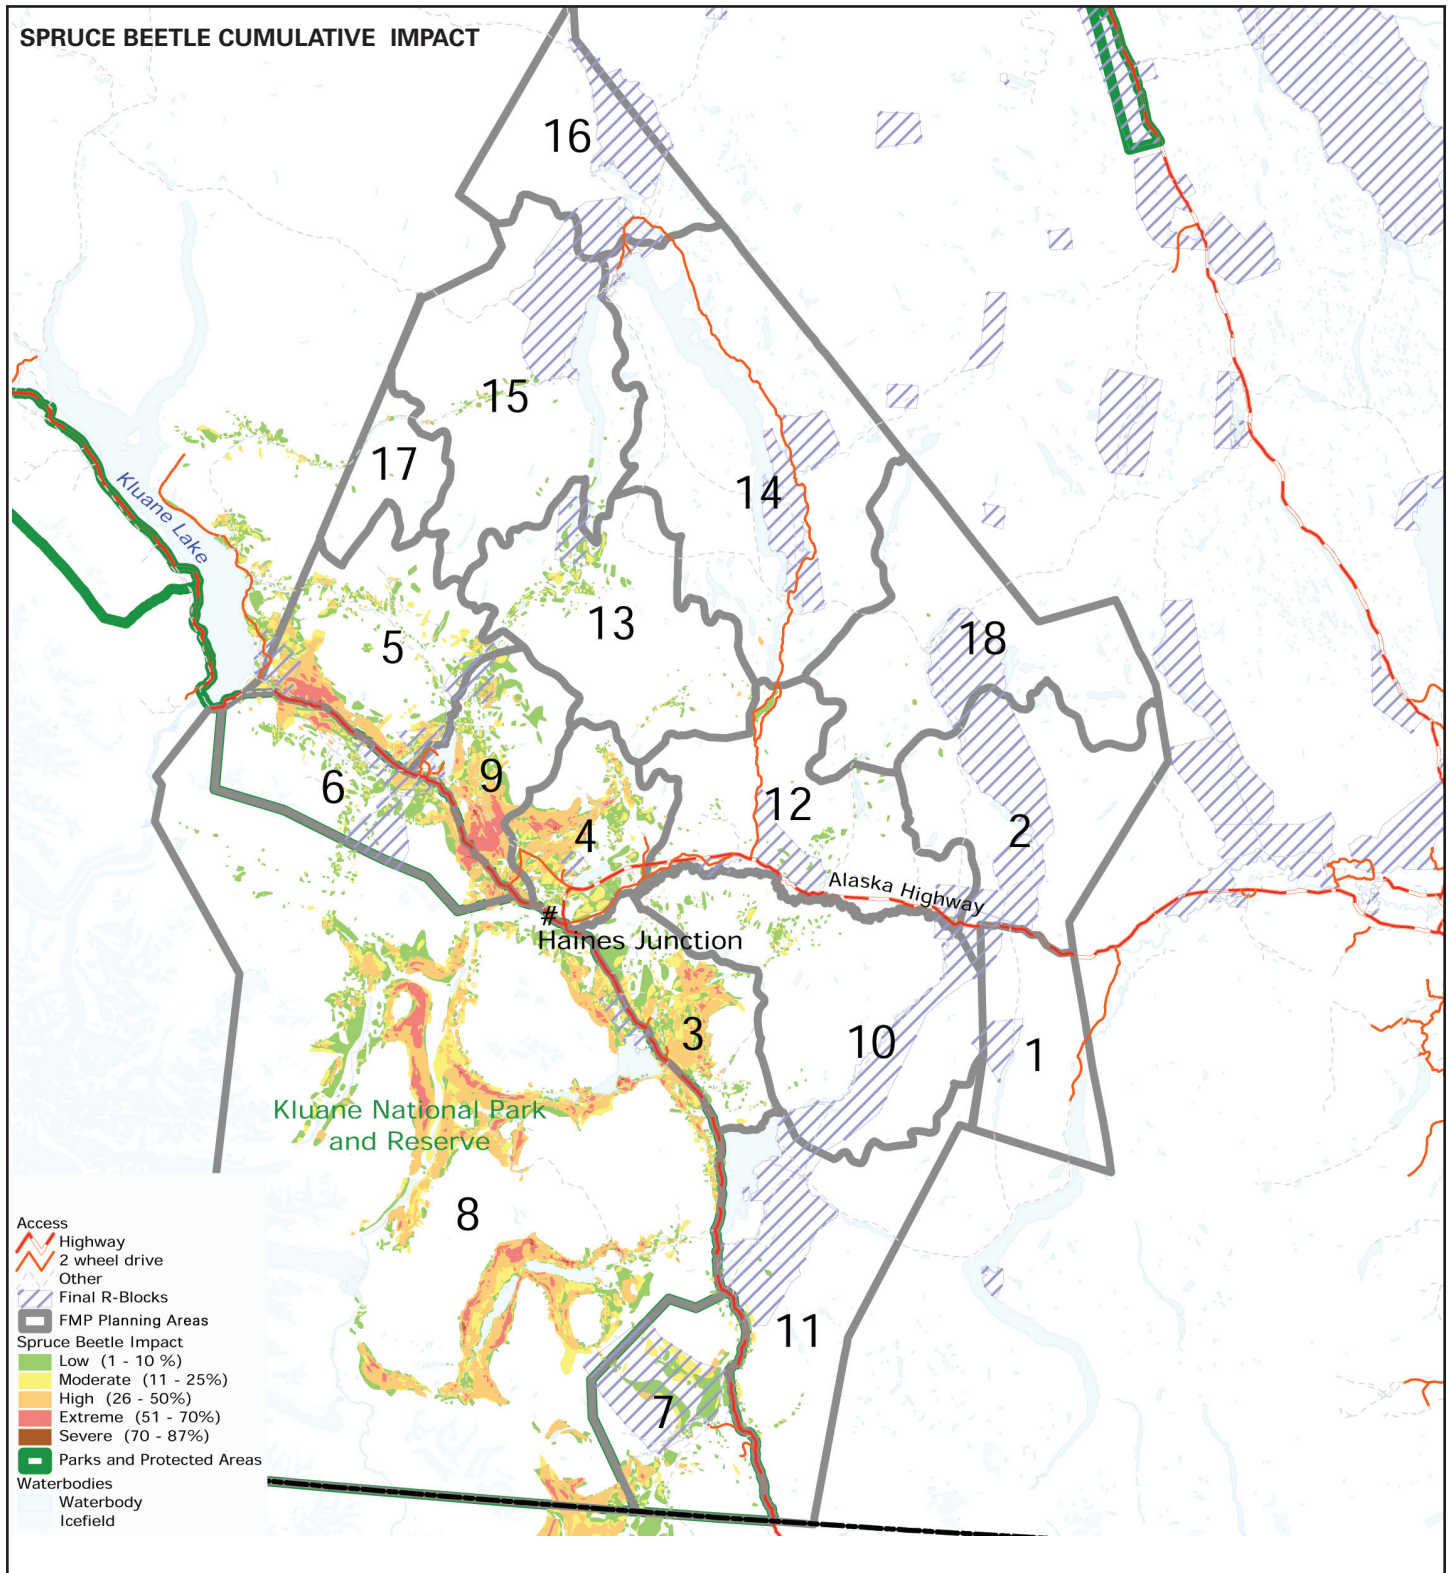

MAP 2 AREA OF BEETLE KILL INFESTATION

NATIONAL TOPOGRAPHIC DATA BASE (NTDB) COMPILED BY NATURAL RESOURCES CANADA AT 1:250,000. REPRODUCED UNDER LICENSE FROM HER MAJESTY THE QUEEN IN RIGHT OF CANADA, WITH PERMISSION OF NATURAL RESOURCES CANADA.

FIRST NATIONS SETTLEMENT LANDS OBTAINED FROM NATURAL RESOURCES CANADA 1:30,000 MAPS; RECOMPILED BY YUKON ENVIRONMENT AGAINST 1:250,000 NTDB

FIRST NATIONS TRADITIONAL TERRITORIES OBTAINED FROM FEDERAL LAND CLAIMS OFFICE, INDIAN AND NORTHERN AFFAIRS CANADA, 1:500,000 MAPS; RECOMPILED BY YUKON ENVIRONMENT AGAINST 1:1,000,000 DCW.

SPRUCE BARK BEETLE INFESTATION MAPPED AND COMPILED BY FOREST MANAGEMENT BRANCH AND THE CANADIAN FOREST SERVICE FROM 1:250,000 AERIAL DETECTION SURVEYS.

MAP COMPILED BY:
GIS SECTION, FOREST MANAGEMENT BRANCH
ENERGY, MINES AND RESOURCES
GOVERNMENT OF YUKON