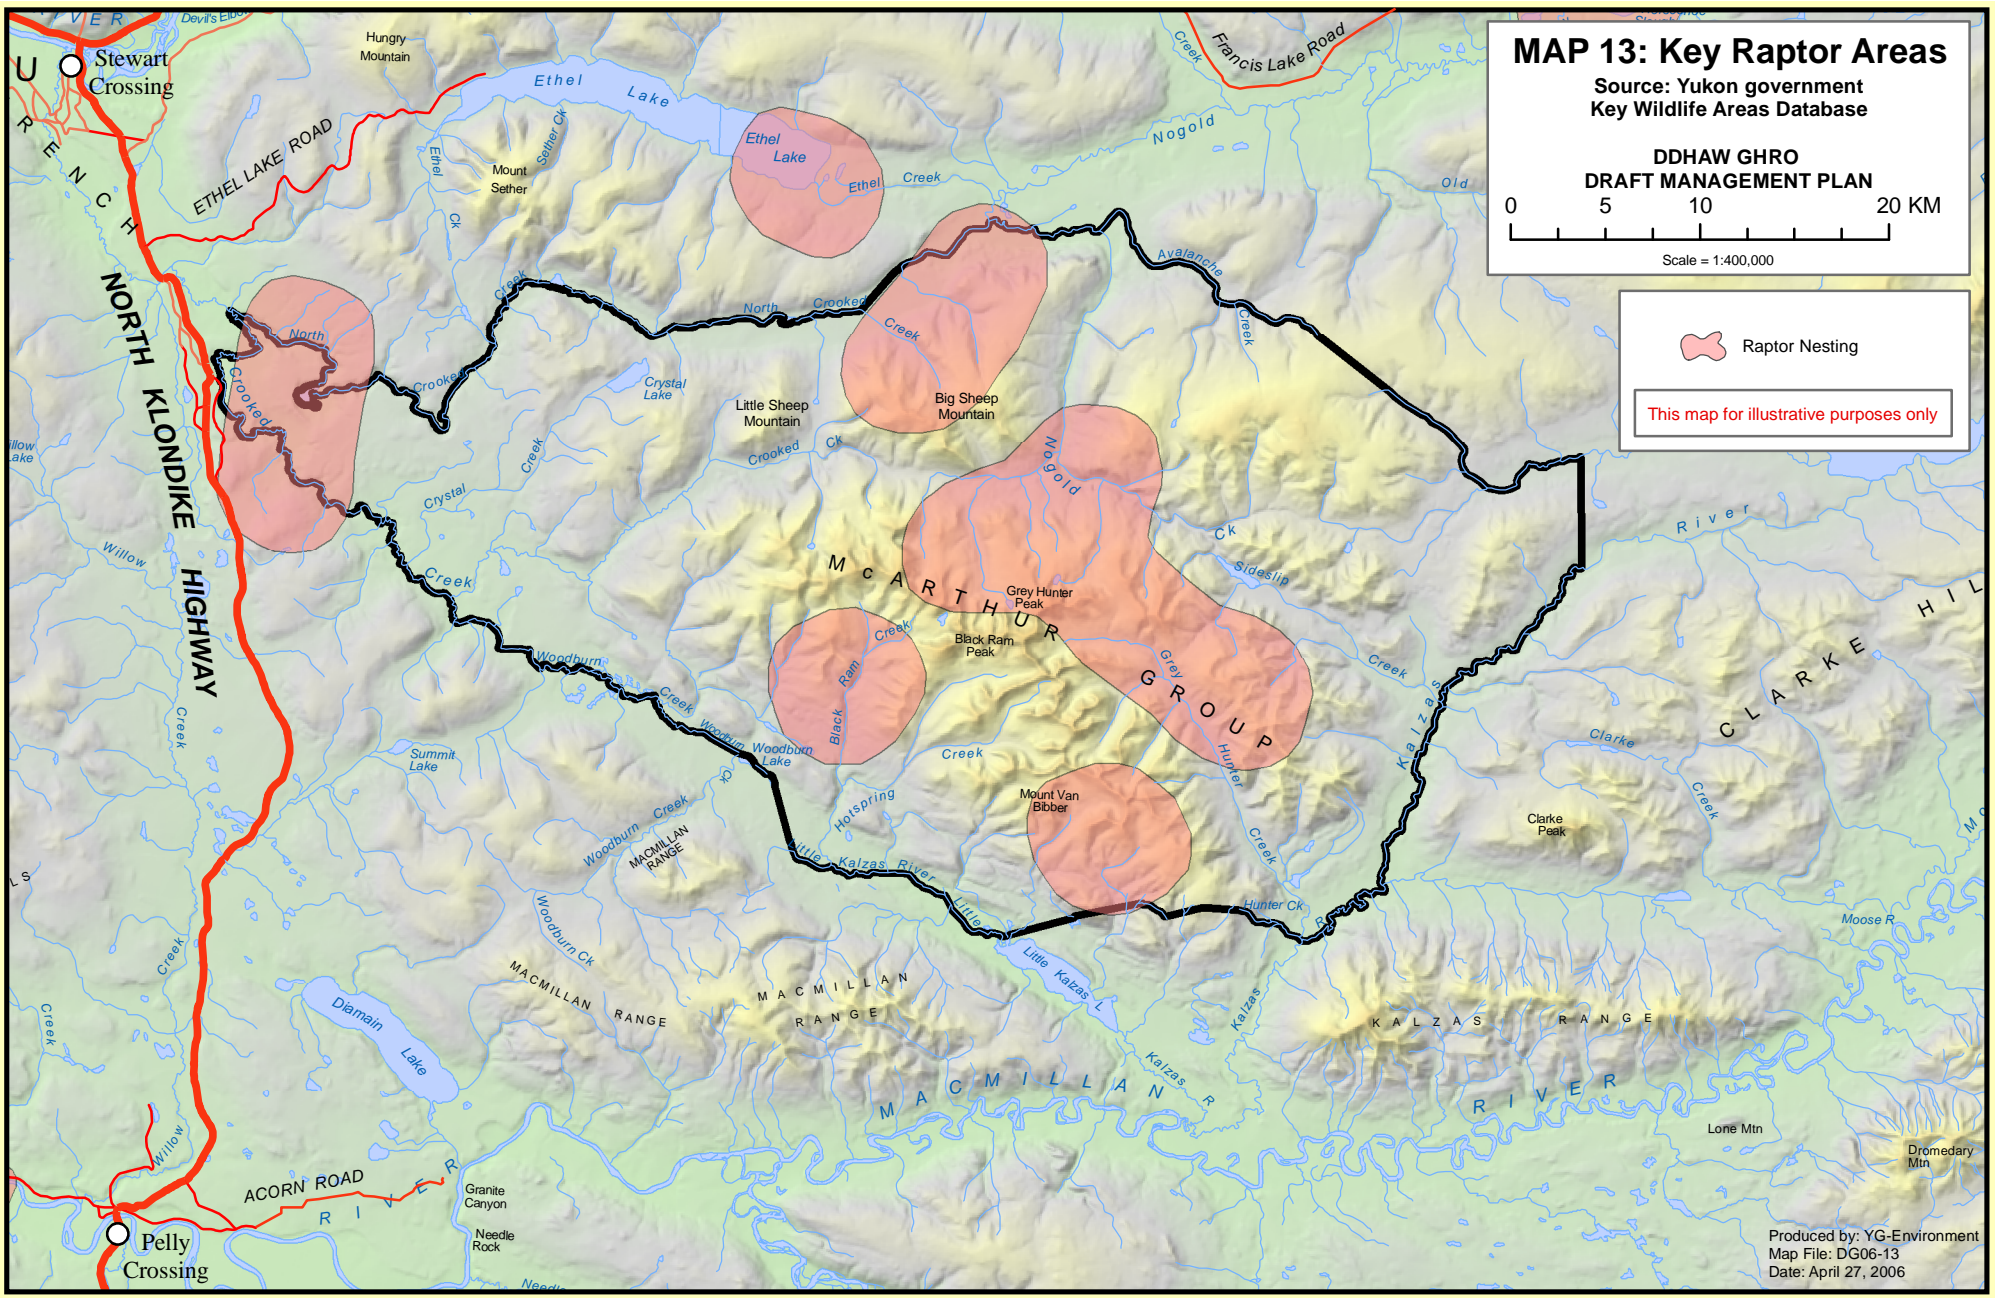

MAP 13: Key Raptor Areas
 Source: Yukon government
 Key Wildlife Areas Database

**DDHAW GHRO
 DRAFT MANAGEMENT PLAN**

0 5 10 20 KM

Scale = 1:400,000

 Raptor Nesting

This map for illustrative purposes only

Produced by: YG-Environment
 Map File: DG06-13
 Date: April 27, 2006