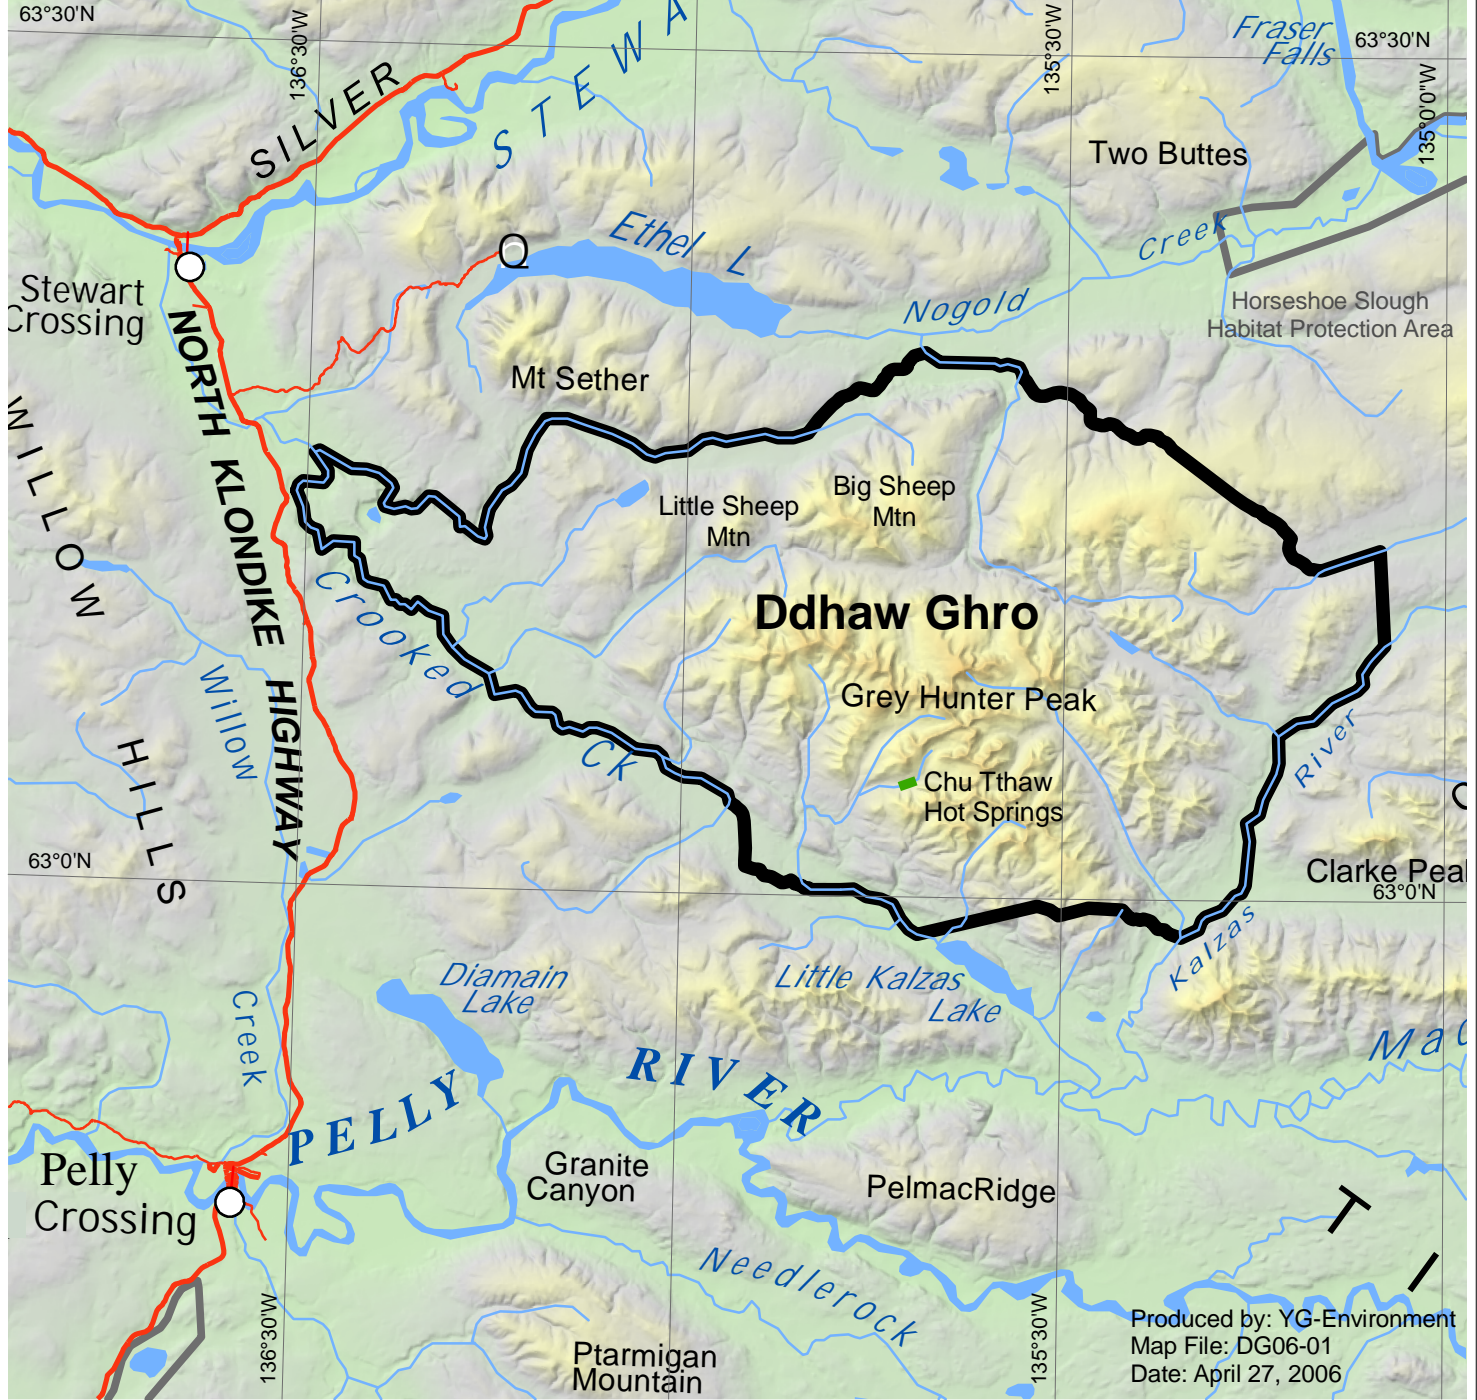

MAP 1: Ddhaw Ghro and Surrounding Area

Scale = 1:500,000

Produced by: YG-Environment
Map File: DG06-01
Date: April 27, 2006