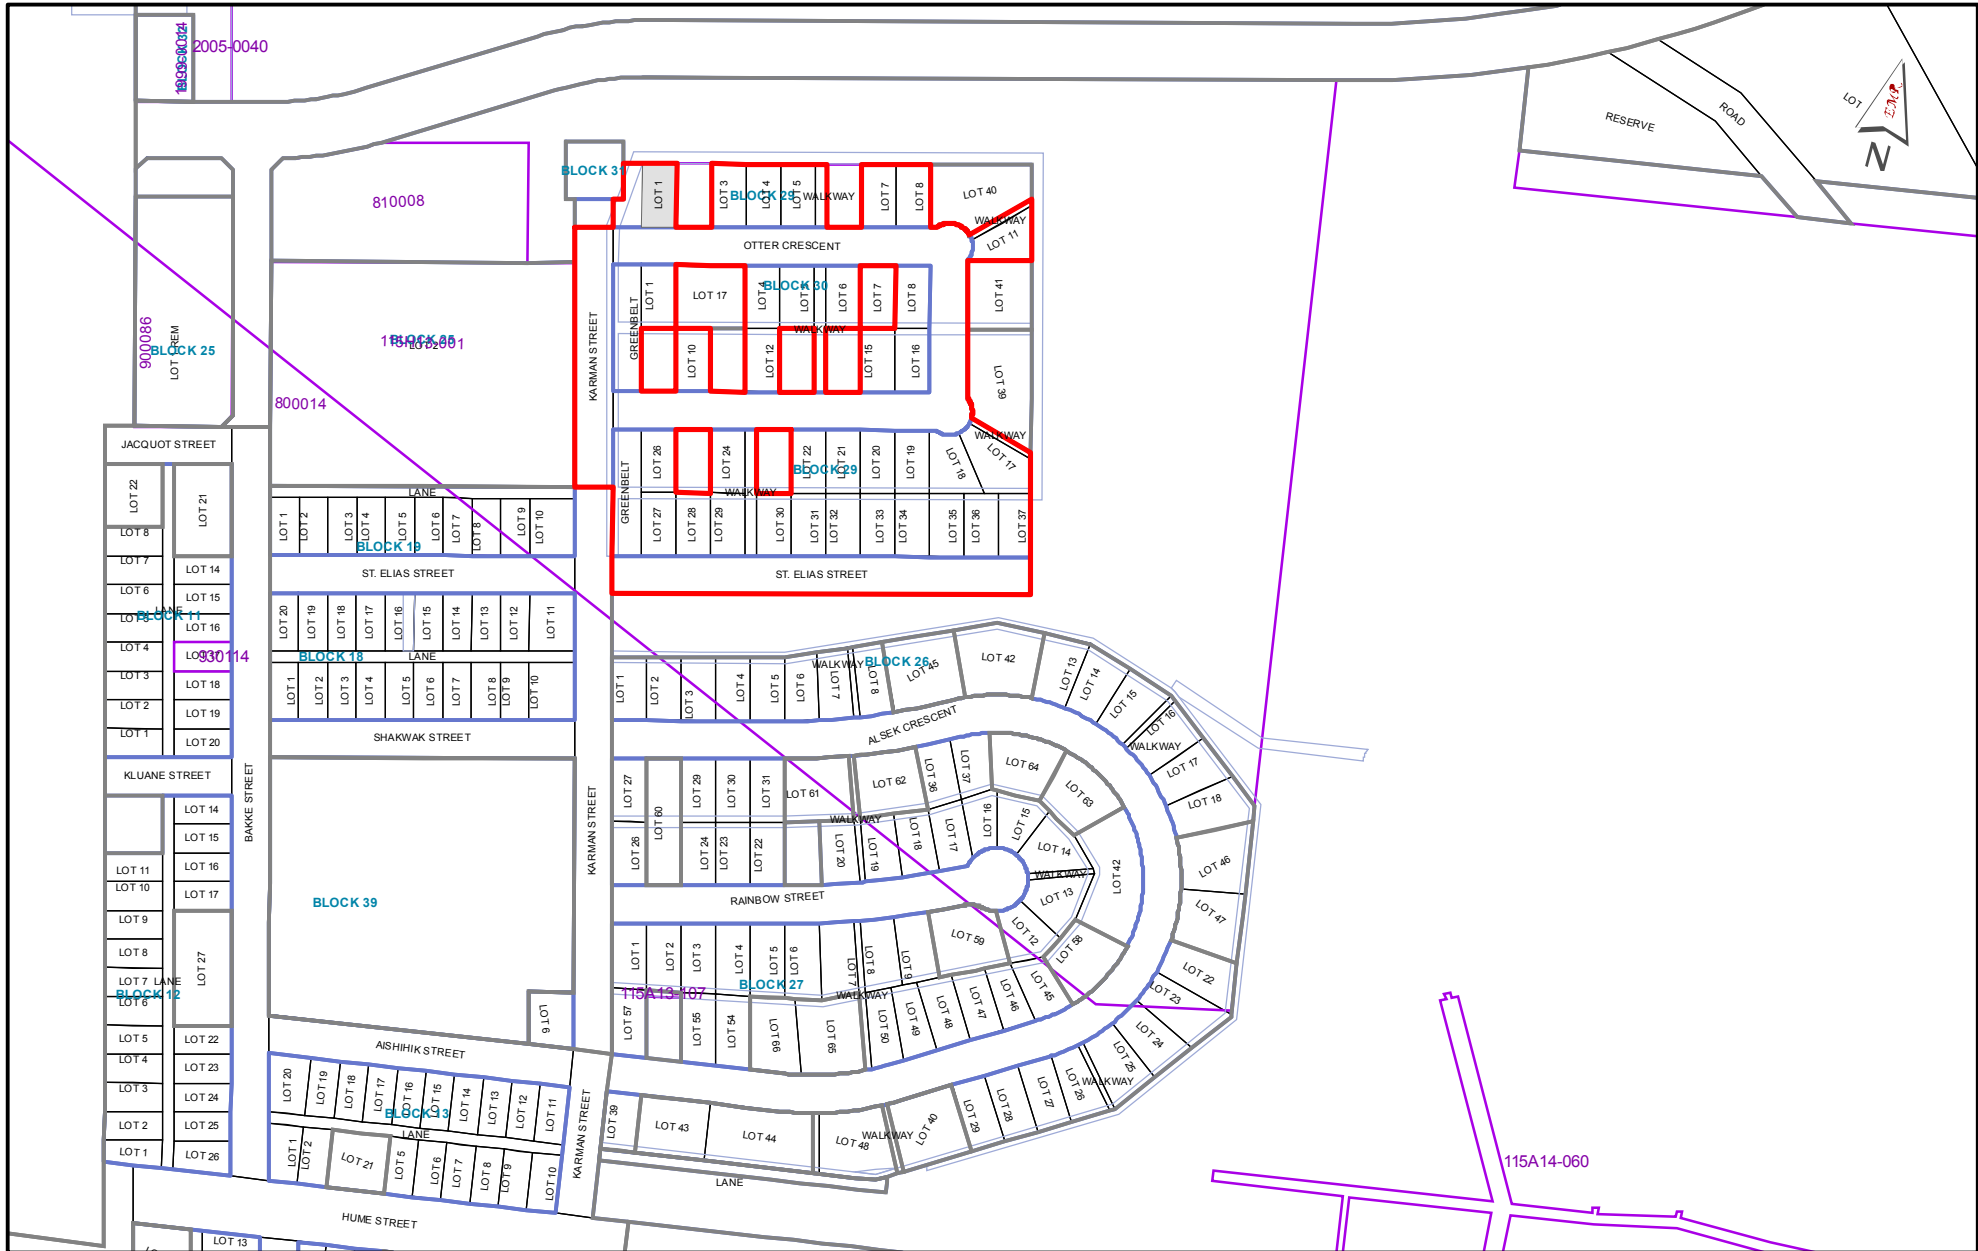

# Lot Availability on October 31, 2006 \*

# Haines Junction, Yukon Territory

LTO 52443  
 Available Lots

**LAND TYPE: Mobile Home**

\*Lot Availability subject to change

The lots indicated here are only a graphical representation. For details regarding configuration, dimensions & size, please refer to the official legal survey plans.