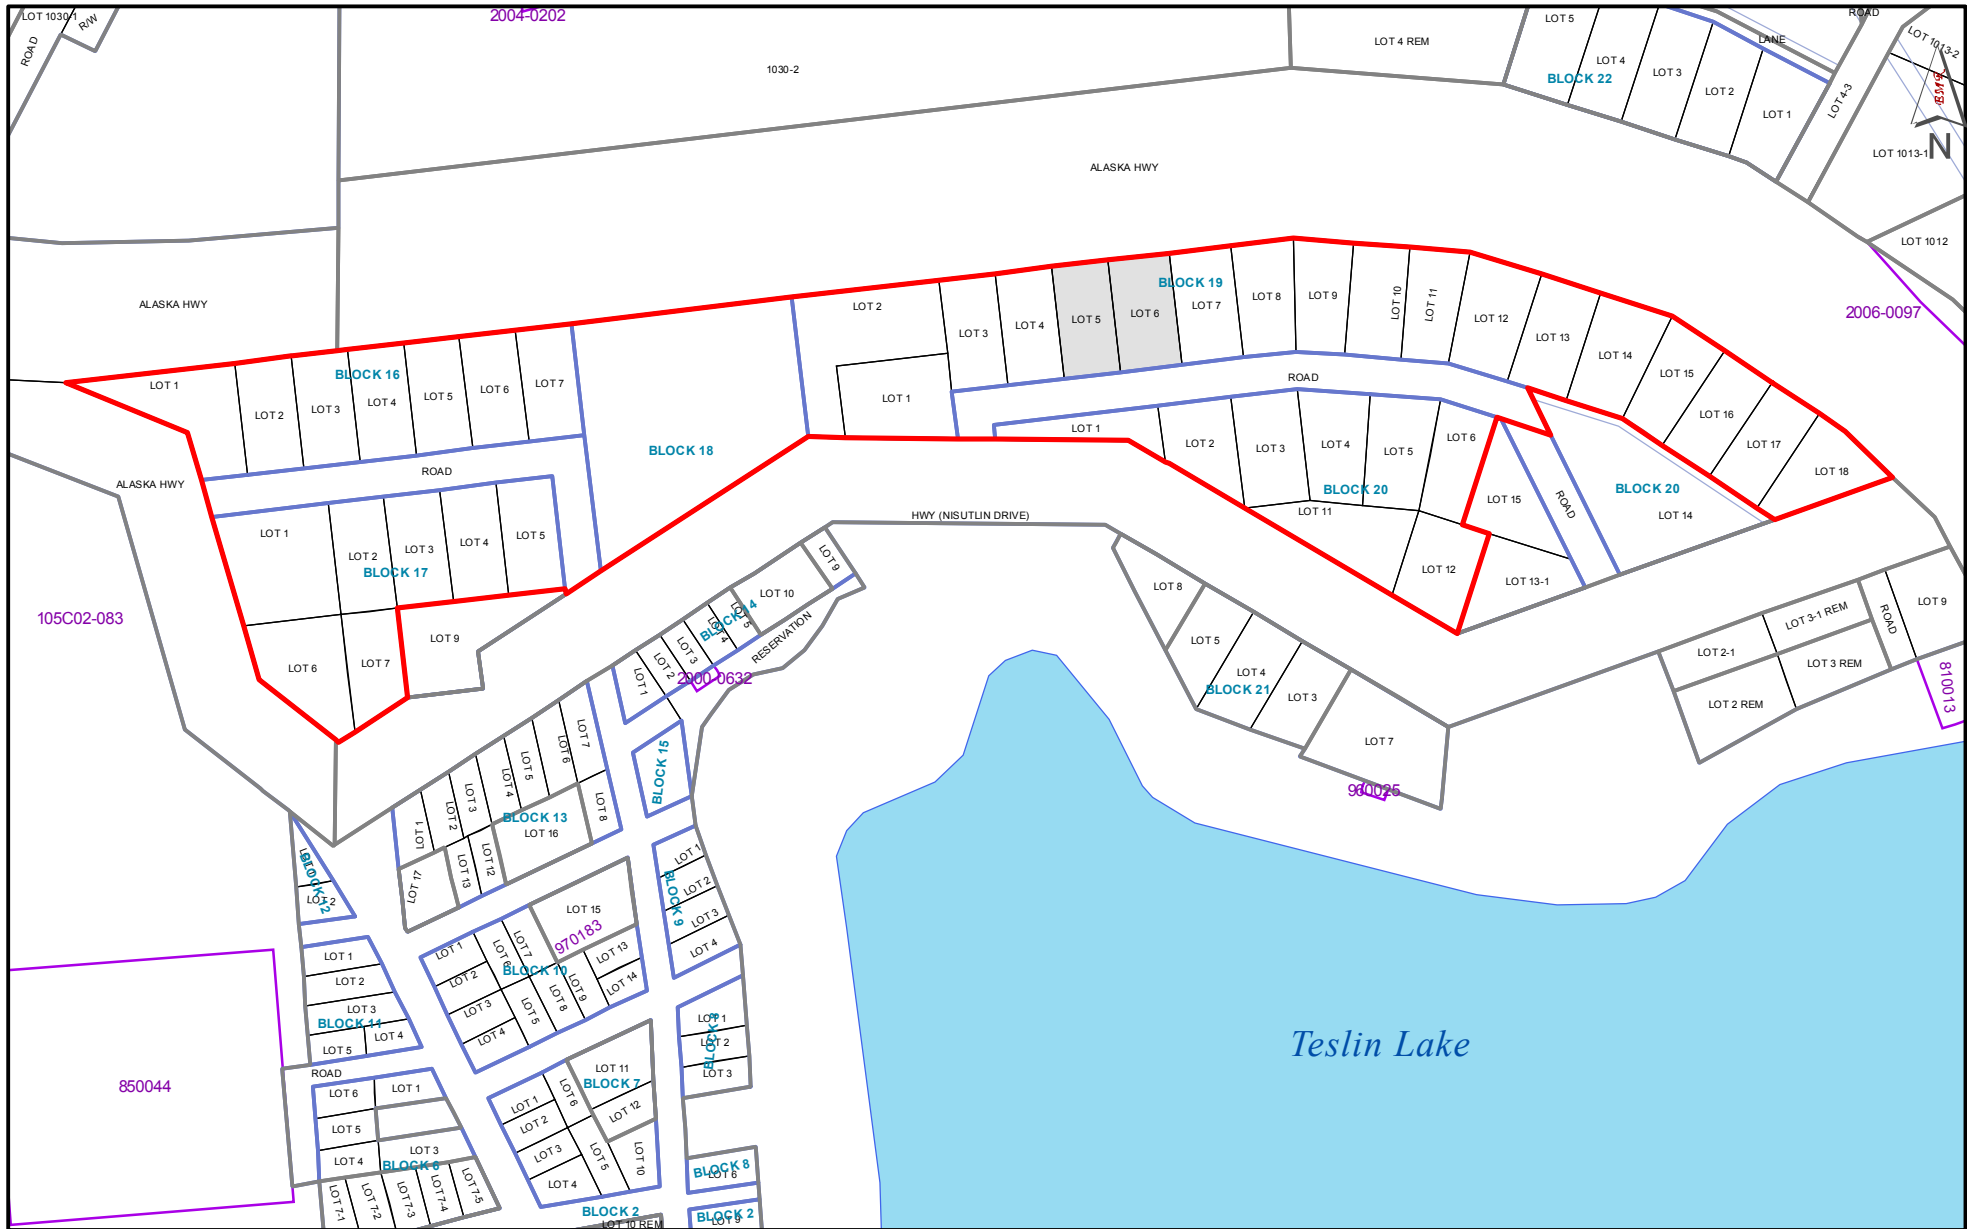

# Lot Availability on October 31, 2006 \*

# Teslin, Yukon Territory

LTO 22684  
 Available Lots

**LAND TYPE: Commercial**

\*Lot Availability subject to change

The lots indicated here are only a graphical representation. For details regarding configuration, dimensions & size, please refer to the official legal survey plans.