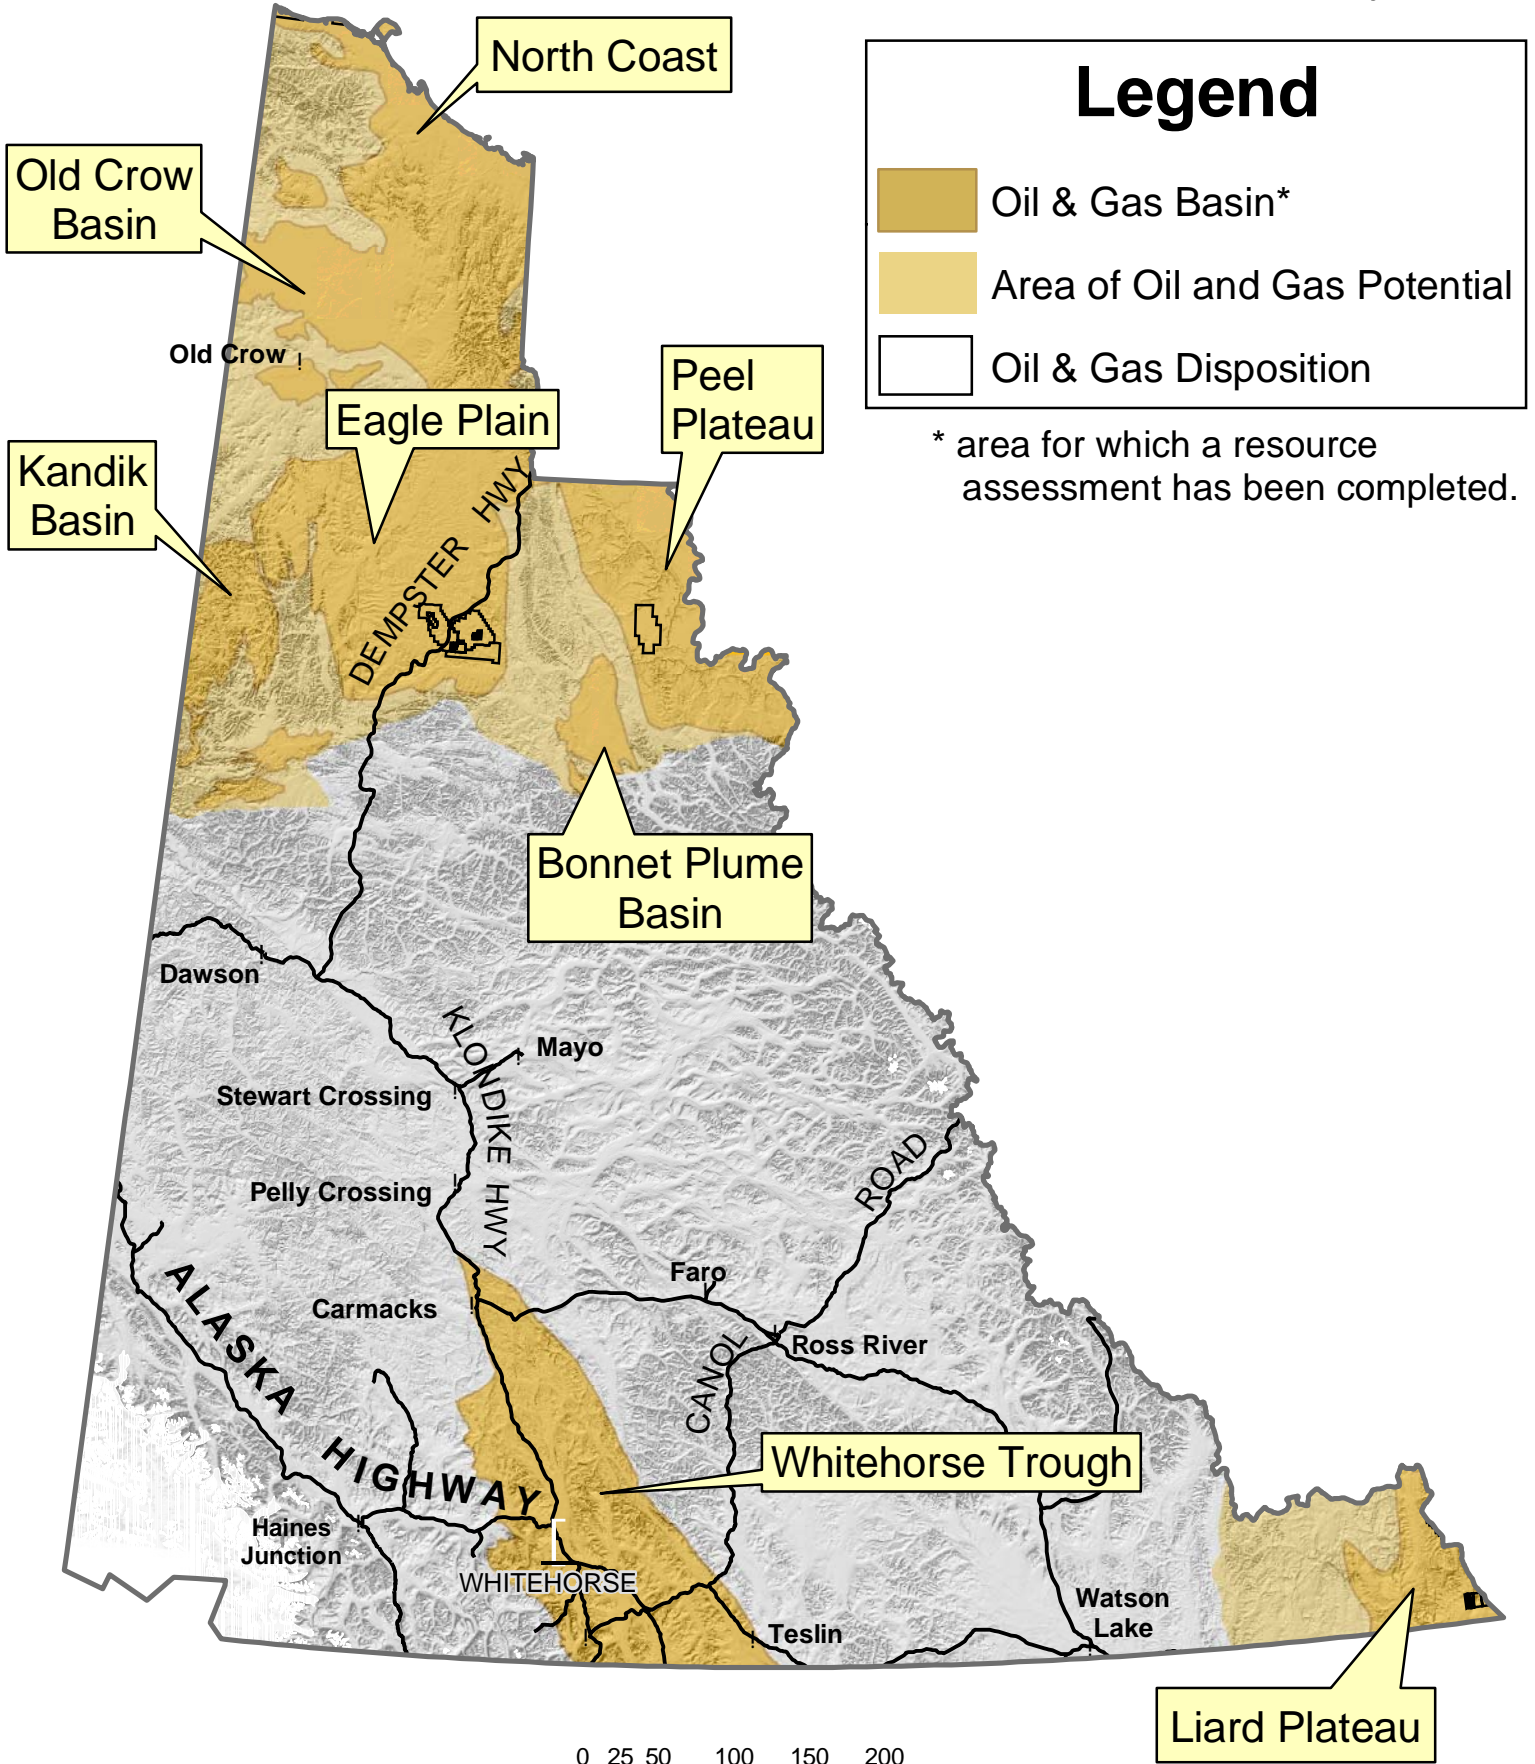

# Oil and Gas Regions Yukon Territory

Scale = 1:5,000,000