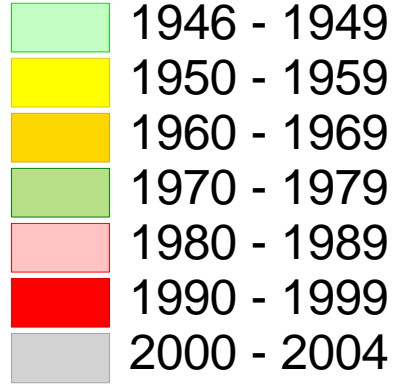

### Fire History by Decade

Yukon Fire History 1946 to 2004