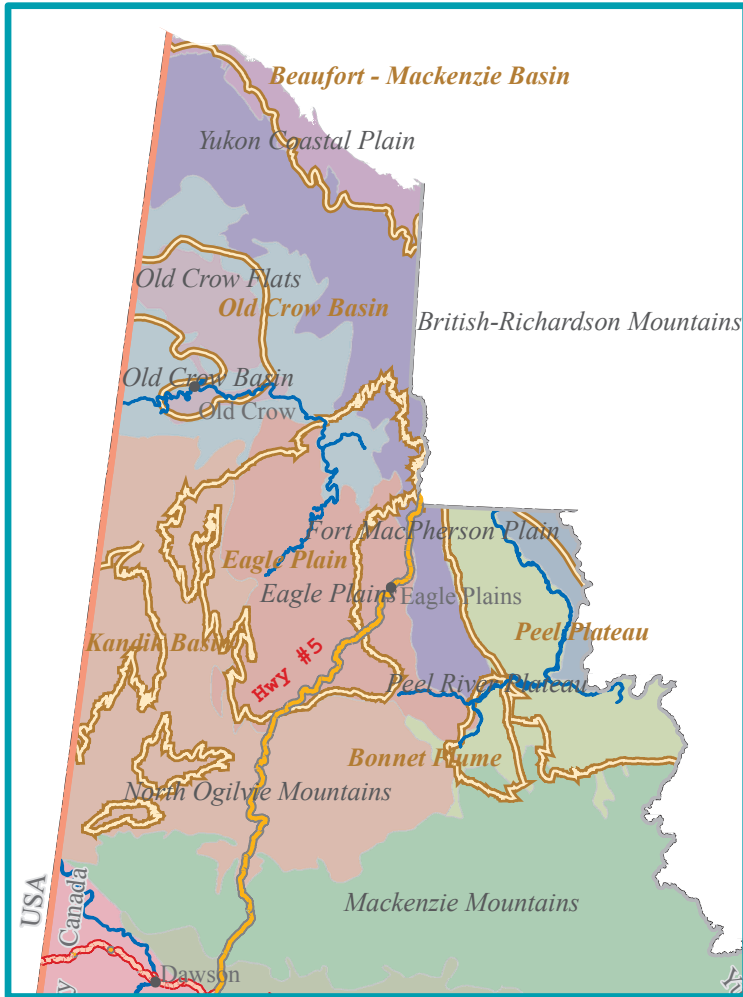

Yukon Oil and Gas and Eco Regions

North Yukon

Yukon Oil and Gas Regions

- North Yukon
- Southeast Yukon
- Whitehorse Trough

Ecoregions

- Boreal Mountains and Plateaus
- British-Richardson Mountains
- Eagle Plains
- Fort MacPherson Plain
- Hyland Highland
- Klondike Plateau
- Liard Basin
- Mackenzie Mountains
- Mount Logan
- Muskwa Plateau
- North Ogilvie Mountains
- Northern Alberta Uplands
- Old Crow Basin
- Old Crow Flats
- Peel River Plateau
- Pelly Mountains
- Ruby Ranges
- Saint Elias Mountains
- Selwyn Mountains
- Yukon Coastal Plain
- Yukon Plateau-Central
- Yukon Plateau-North
- Yukon Southern Lakes
- Yukon-Stikine Highlands

Exploration Basins

- Beaufort - Mackenzie Basin
- Old Crow Basin
- Eagle Plain
- Peel Plateau - Plain
- Bonnet Plume
- Kandik Basin
- Liard Basin
- Whitehorse Trough

National Road Network

Major Yukon Roads

- Highway Hard Surface
- Highway Loose Surface

Yukon
 Energy, Mines and Resources
 3170-30-05027 Oil and Gas
 Exploration Regions and Ecoregions
 Aug. 2005

Southeast Yukon

Whitehorse Trough