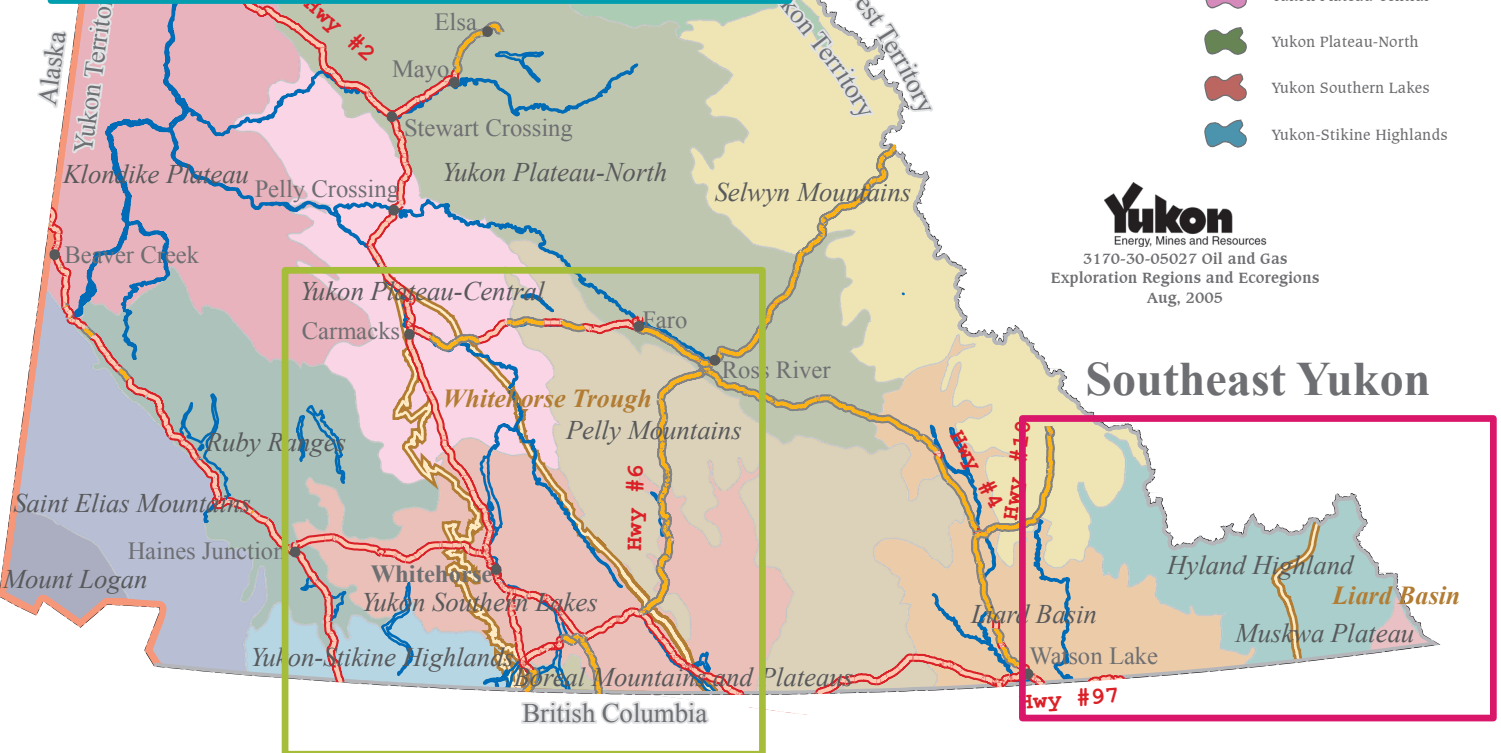

Yukon Oil and Gas and Eco Regions

North Yukon

Yukon Oil and Gas Regions

- North Yukon
- Southeast Yukon
- Whitehorse Trough

Ecoregions

- Boreal Mountains and Plateaus
- British-Richardson Mountains
- Eagle Plains
- Fort MacPherson Plain
- Hyland Highland
- Klondike Plateau
- Liard Basin
- Mackenzie Mountains
- Mount Logan
- Muskwa Plateau
- North Ogilvie Mountains
- Northern Alberta Uplands
- Old Crow Basin
- Old Crow Flats
- Peel River Plateau
- Pelly Mountains
- Ruby Ranges
- Saint Elias Mountains
- Selwyn Mountains
- Yukon Coastal Plain
- Yukon Plateau-Central
- Yukon Plateau-North
- Yukon Southern Lakes
- Yukon-Stikine Highlands

Exploration Basins

- Beaufort - Mackenzie Basin
- Old Crow Basin
- Eagle Plain
- Peel Plateau - Plain
- Bonnet Plume
- Kandik Basin
- Liard Basin
- Whitehorse Trough

National Road Network

Major Yukon Roads

- Highway Hard Surface
- Highway Loose Surface

Yukon
 Energy, Mines and Resources
 3170-30-05027 Oil and Gas
 Exploration Regions and Ecoregions
 Aug. 2005

Southeast Yukon

Whitehorse Trough