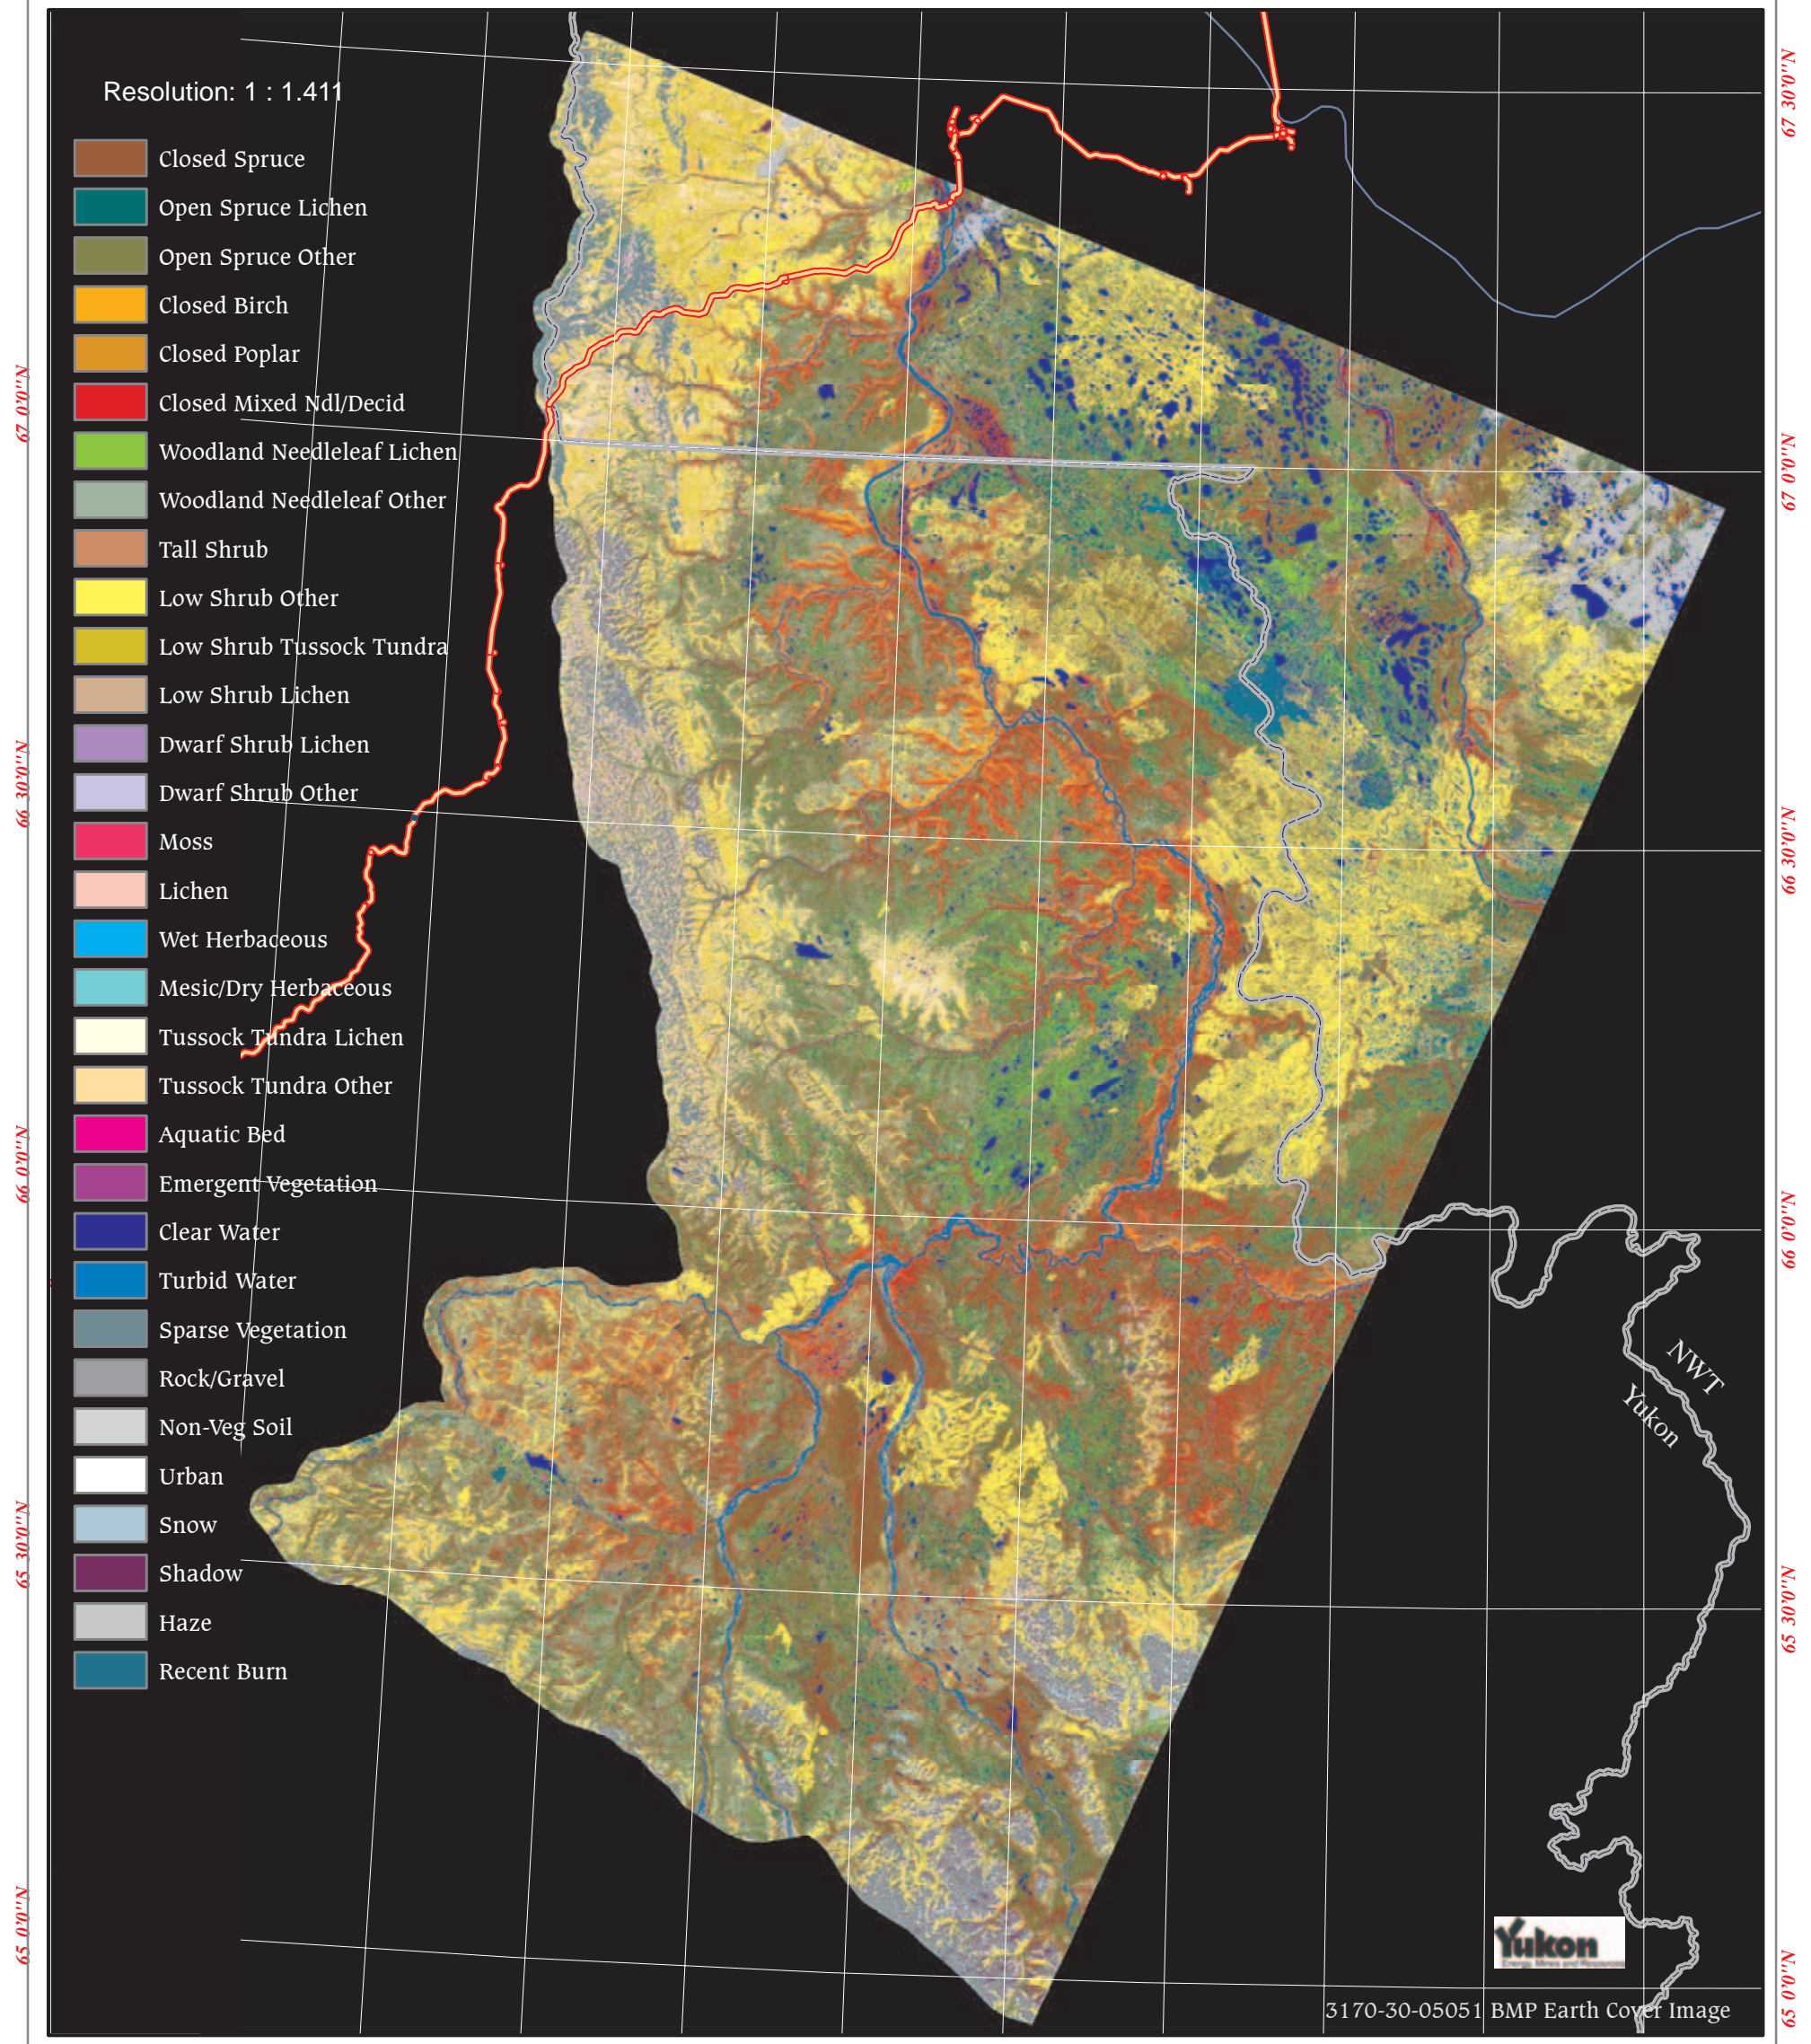

138 0'0"W 137 30'0"W 137 0'0"W 136 30'0"W 136 0'0"W 135 30'0"W 135 0'0"W 134 30'0"W 134 0'0"W 133 30'0"W 133 0'0"W 132 30'0"W

Resolution: 1 : 1.411

- Closed Spruce
- Open Spruce Lichen
- Open Spruce Other
- Closed Birch
- Closed Poplar
- Closed Mixed Ndl/Decid
- Woodland Needleleaf Lichen
- Woodland Needleleaf Other
- Tall Shrub
- Low Shrub Other
- Low Shrub Tussock Tundra
- Low Shrub Lichen
- Dwarf Shrub Lichen
- Dwarf Shrub Other
- Moss
- Lichen
- Wet Herbaceous
- Mesic/Dry Herbaceous
- Tussock Tundra Lichen
- Tussock Tundra Other
- Aquatic Bed
- Emergent Vegetation
- Clear Water
- Turbid Water
- Sparse Vegetation
- Rock/Gravel
- Non-Veg Soil
- Urban
- Snow
- Shadow
- Haze
- Recent Burn

67 0'0"N
66 30'0"N
66 0'0"N
65 30'0"N
65 0'0"N

67 30'0"N
67 0'0"N
66 30'0"N
66 0'0"N
65 30'0"N
65 0'0"N

3170-30-05051 BMP Earth Cover Image

137 0'0"W 136 30'0"W 136 0'0"W 135 30'0"W 135 0'0"W 134 30'0"W 134 0'0"W 133 30'0"W 133 0'0"W 132 30'0"W