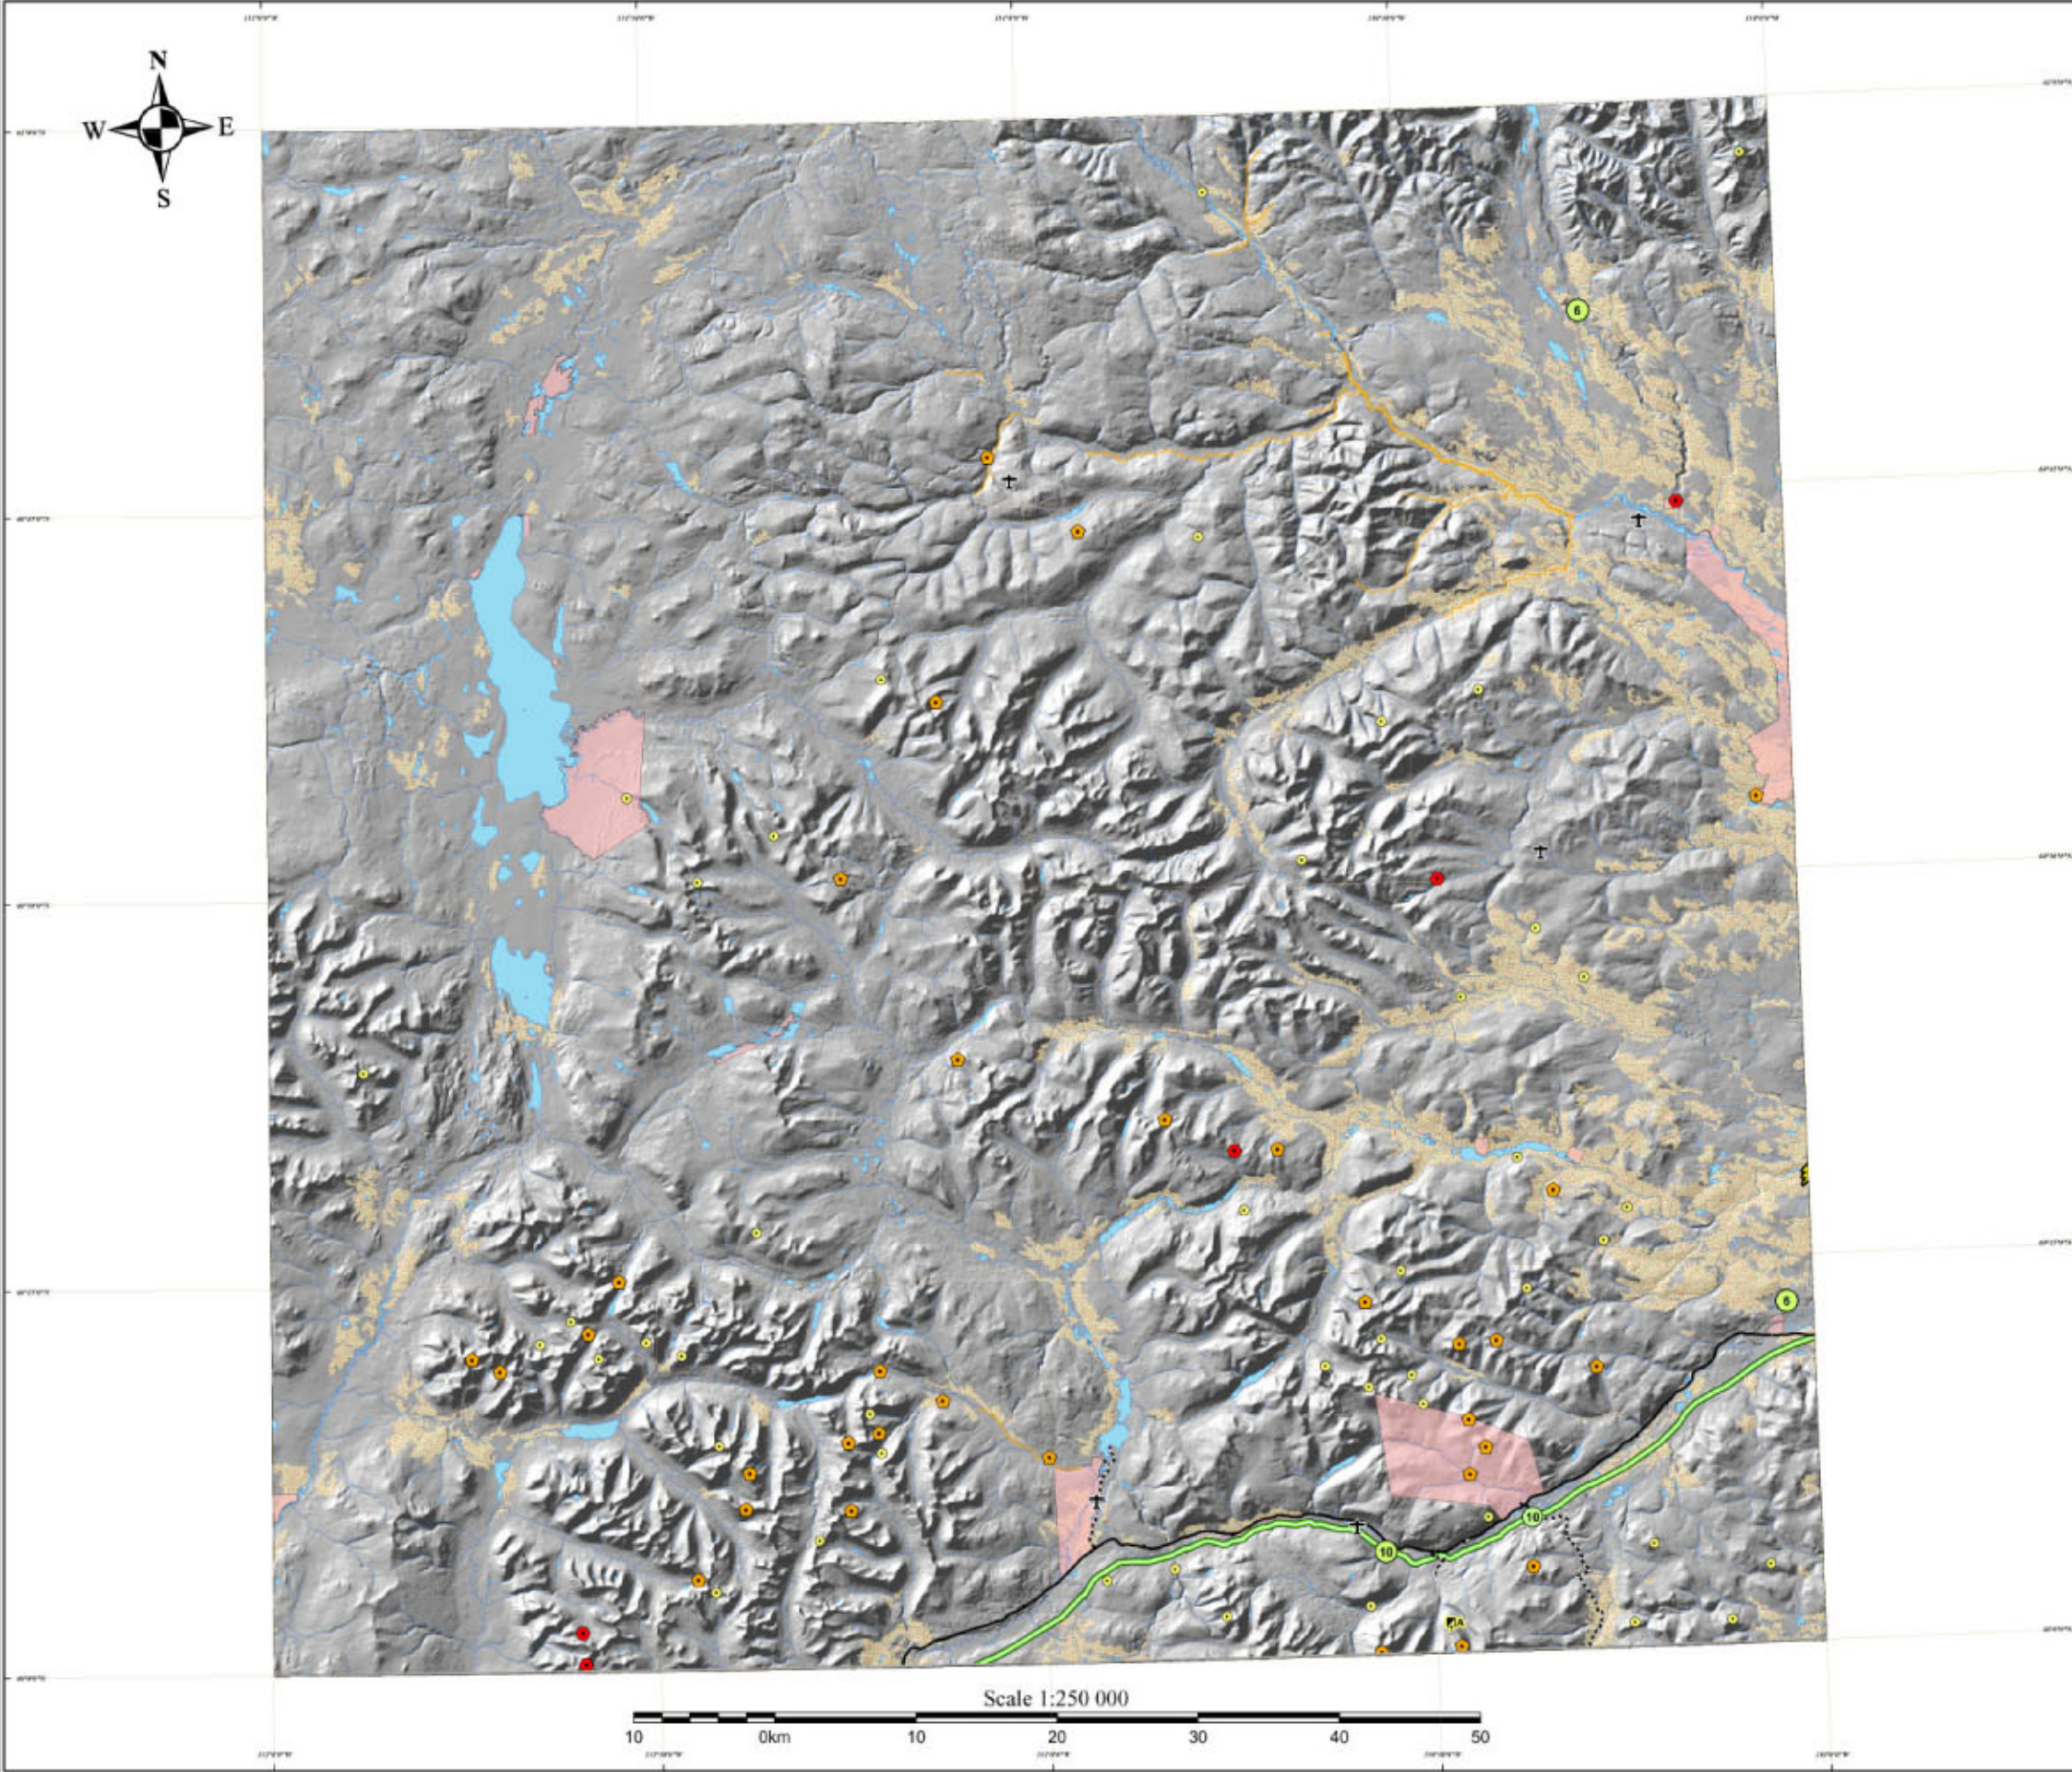

Special Consideration Areas

- National & Territorial Parks and First Nation Final Agreement Chapter 10 Special Management Areas (SMA). Designation and withdrawal status of SMA are subject to change.
- First Nation Settlement Lands, Lands Interim Protected for future FN Settlement Lands (as of April 4, 2003). These are subject to change, please contact the appropriate First Nations for current information.

Notice to Users

This map sheet is within the Traditional Territories of the Kaska Dena and the Teslin Tlingit Council. Those considering resource development in this area should contact the appropriate representatives, including the following:

Liard First Nation
Phone: (867) 536-2131 or (867) 536-2326
Address: Box 326 Watson Lake, Yukon Y0A 1C0
Email: lfnadmin@yknnet.yk.ca

Ross River Dena Council
phone: (867) 969-2278
address: Gen. Del. Ross River, YT Y0B 1S0
email: RRDC@yknnet.yk.ca

Kaska Tribal Council
phone: (867) 536-2605
address: Box 530 Watson Lake, YT Y0A 1C0
email: kaskatc@yknnet.yk.ca

Teslin Tlingit Council
phone: (867) 390-2532 or (867) 390-2560
address: Box 133 Teslin, YT Y0A 1B0
email: admin@ttc-teslin.com

- Spatial Errors
- Registration Errors
- Attribute Errors
- Currency Errors
- Completeness Errors
- Projection Distortion

Data available as of November 10, 2003

105B

Wolf Lake

Yukon Map Key

Scale 1:250 000