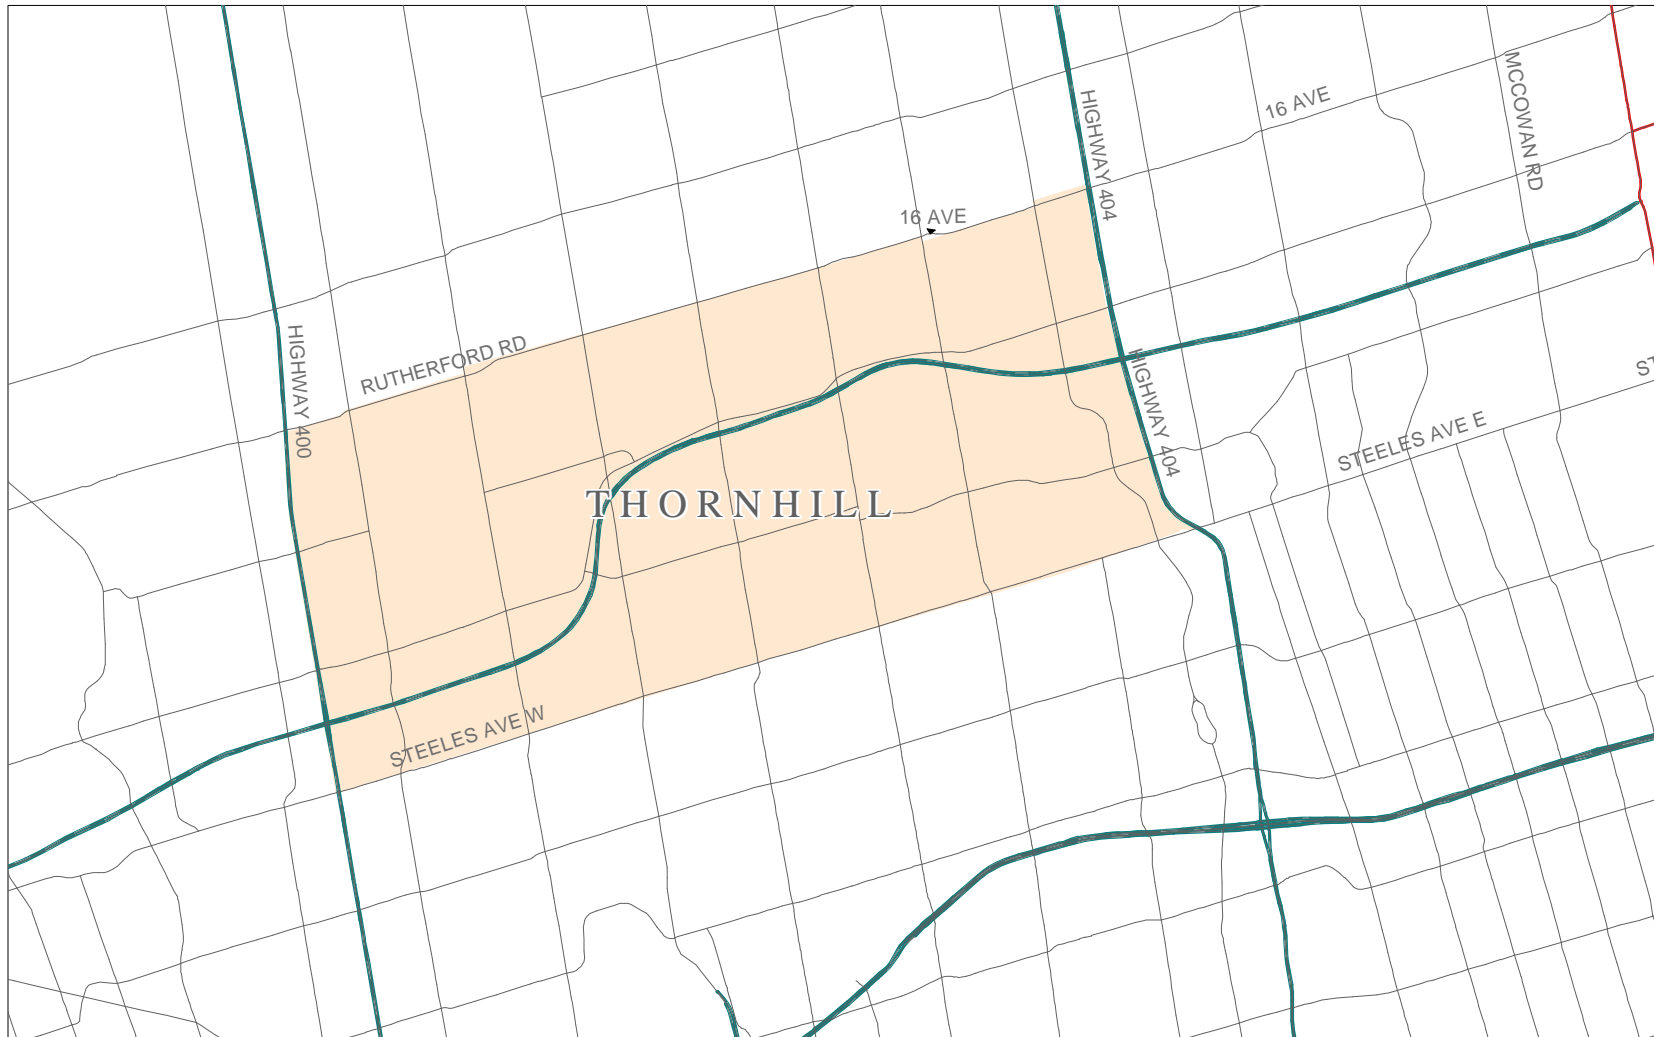

Riptide Networks Inc.

Serving Areas

Version 1.0

June 20, 2000

Thornhill Exchange

Revised: June 20, 2000

Toronto Exchange

Revised: June 20, 2000