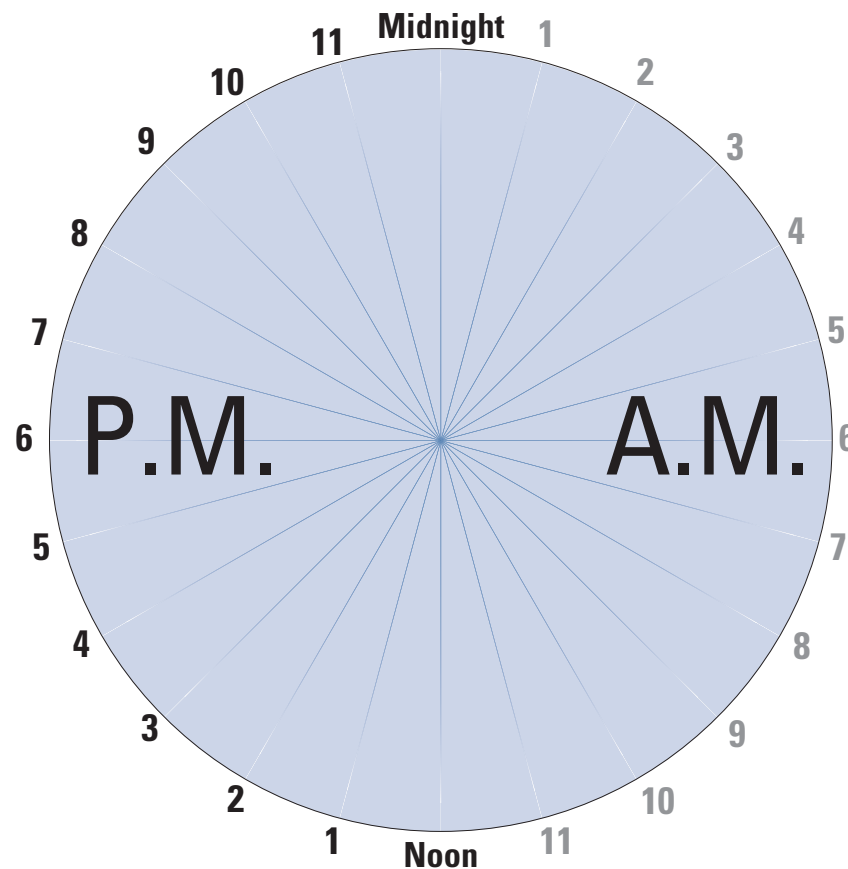

Ontario Energy Board Regulated Price Plan – Time of Use Prices

November 1, 2006

All Weekends

Time-of-Use Periods of the Day	
	Off-Peak: 3.4 cents per kilowatt hour
	Mid-Peak: 7.1 cents per kilowatt hour
	On-Peak: 9.7 cents per kilowatt hour