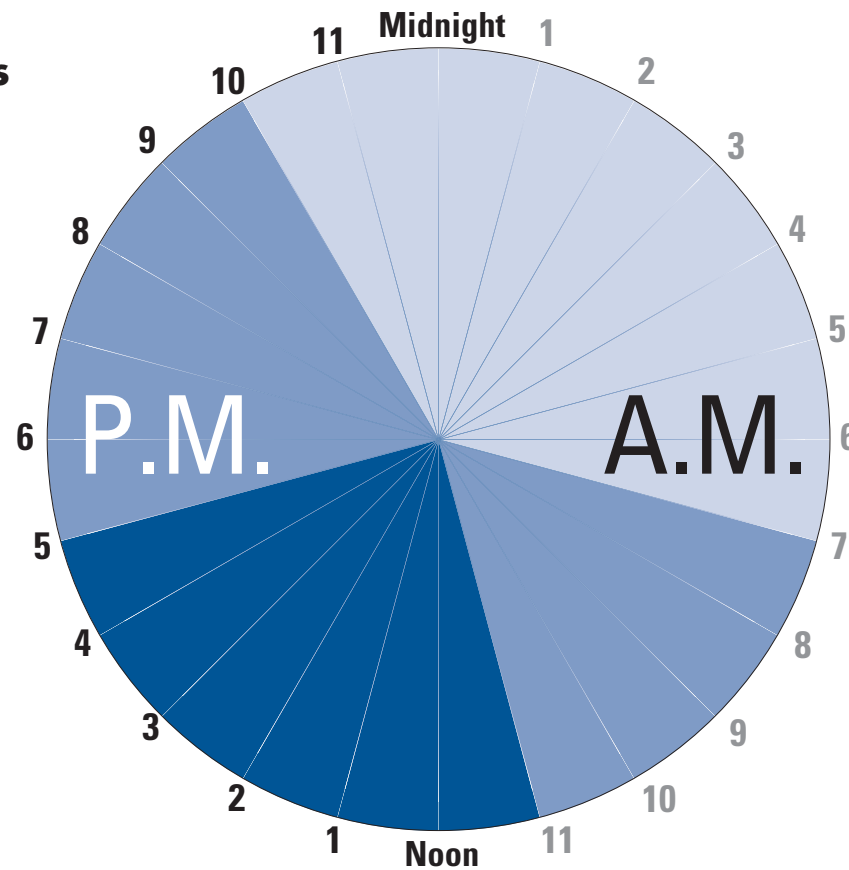

Ontario Energy Board Regulated Price Plan – Time of Use Prices

November 1, 2006

Summer – Weekdays

Time-of-Use Periods of the Day	
Off-Peak	3.4 cents per kilowatt hour
Mid-Peak	7.1 cents per kilowatt hour
On-Peak	9.7 cents per kilowatt hour