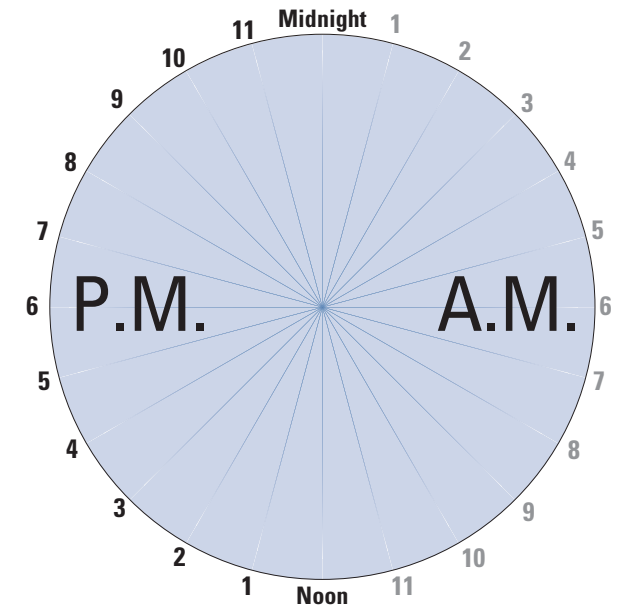

# Ontario Energy Board Regulated Price Plan – Time of Use Prices

November 1, 2006

Winter – Weekdays

Summer – Weekdays

All Weekends

**Time-of-Use Periods of the Day**

- Off-Peak: 3.4 cents per kilowatt hour
- Mid-Peak: 7.1 cents per kilowatt hour
- On-Peak: 9.7 cents per kilowatt hour