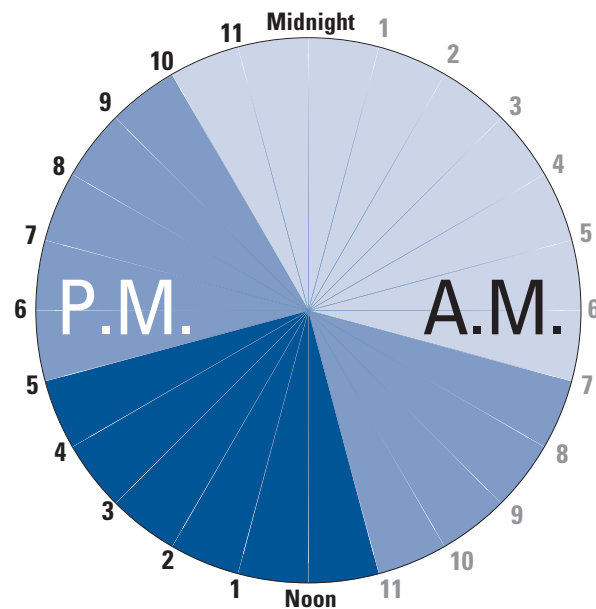

# Ontario Energy Board Regulated Price Plan – Time of Use Prices

November 1, 2006

Winter – Weekdays

Summer – Weekdays

All Weekends

**Time-of-Use Periods of the Day**

- Off-Peak: 3.4 cents per kilowatt hour
- Mid-Peak: 7.1 cents per kilowatt hour
- On-Peak: 9.7 cents per kilowatt hour