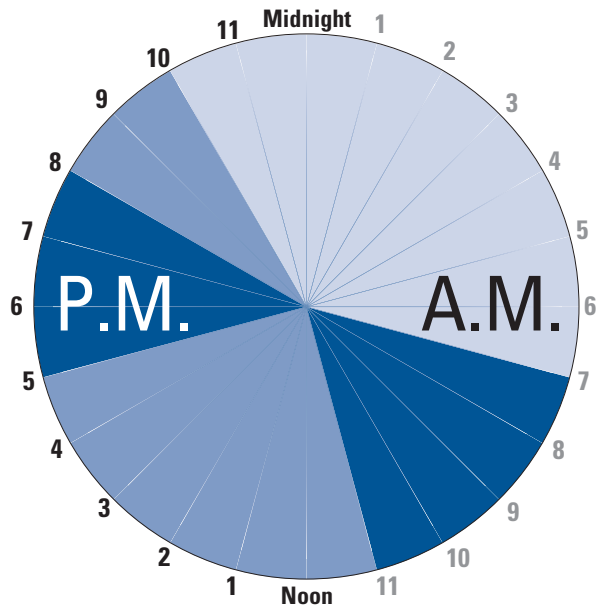

# Ontario Energy Board Regulated Price Plan – Time of Use Prices

November 1, 2006

Winter – Weekdays

Summer – Weekdays

All Weekends

**Time-of-Use Periods of the Day**

- Off-Peak: 3.4 cents per kilowatt hour
- Mid-Peak: 7.1 cents per kilowatt hour
- On-Peak: 9.7 cents per kilowatt hour