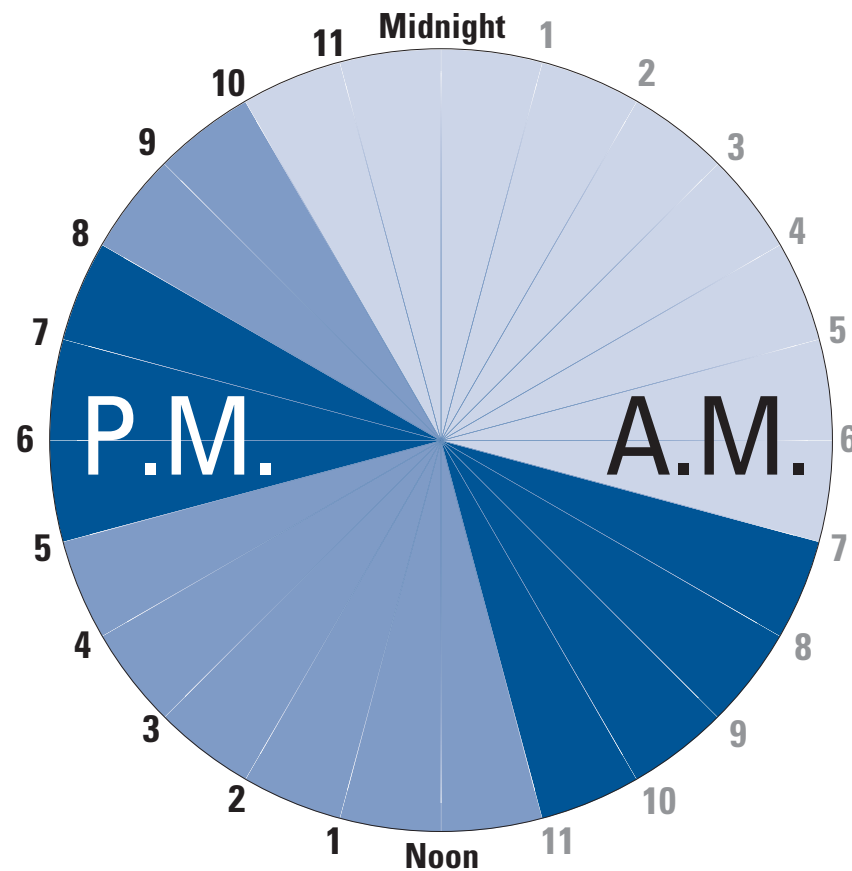

Ontario Energy Board Regulated Price Plan – Time of Use Prices

November 1, 2006

Winter – Weekdays

Time-of-Use Periods of the Day	
	Off-Peak: 3.4 cents per kilowatt hour
	Mid-Peak: 7.1 cents per kilowatt hour
	On-Peak: 9.7 cents per kilowatt hour