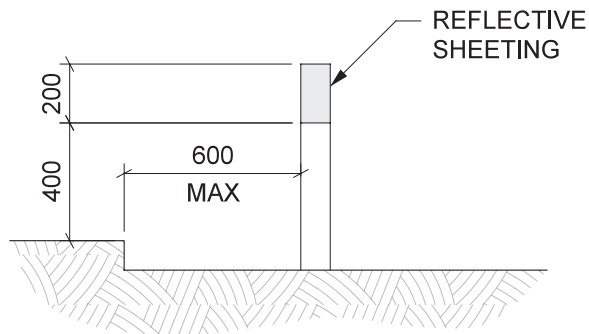

H-315T

CONSTRUCTION MARKER  
DELINEATING A GRAVEL  
WINDROW

H-315T

CONSTRUCTION MARKER  
DELINEATING A BENCH  
CUT

PAVEMENT-EDGE DROP-OFF  
DELINEATOR