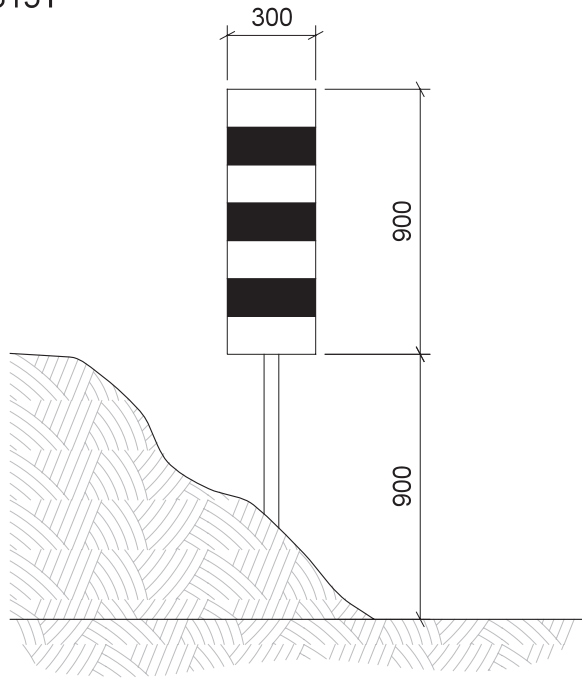

H-315T

CONSTRUCTION MARKER  
DELINEATING A GRAVEL  
WINDROW

H-315T

CONSTRUCTION MARKER  
DELINEATING A BENCH  
CUT

PAVEMENT-EDGE DROP-OFF  
DELINEATOR