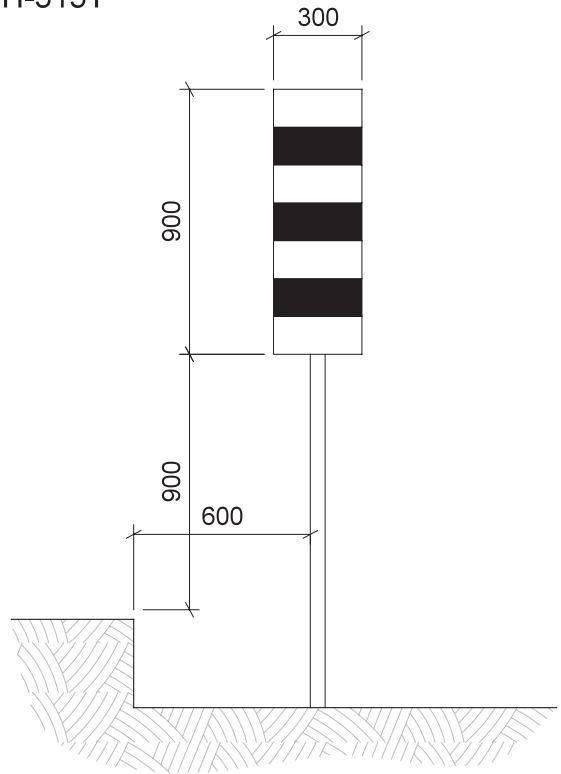

H-315T

CONSTRUCTION MARKER  
DELINEATING A GRAVEL  
WINDROW

H-315T

CONSTRUCTION MARKER  
DELINEATING A BENCH  
CUT

PAVEMENT-EDGE DROP-OFF  
DELINEATOR