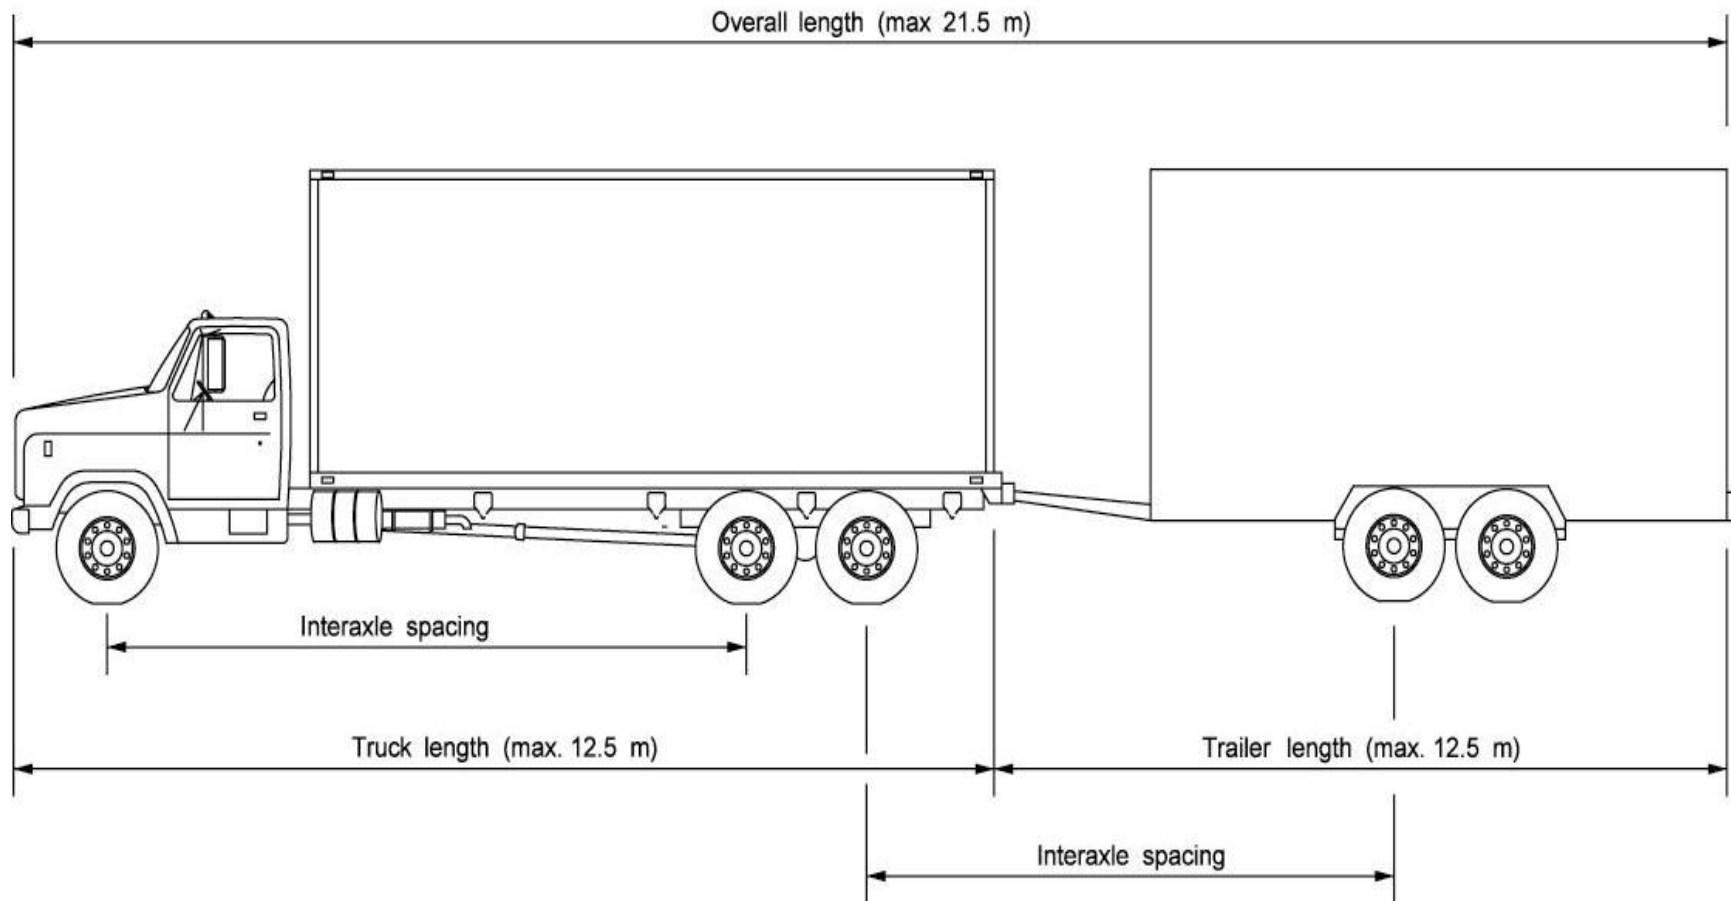

NON-RTAC TRUCK & PONY TRAILER