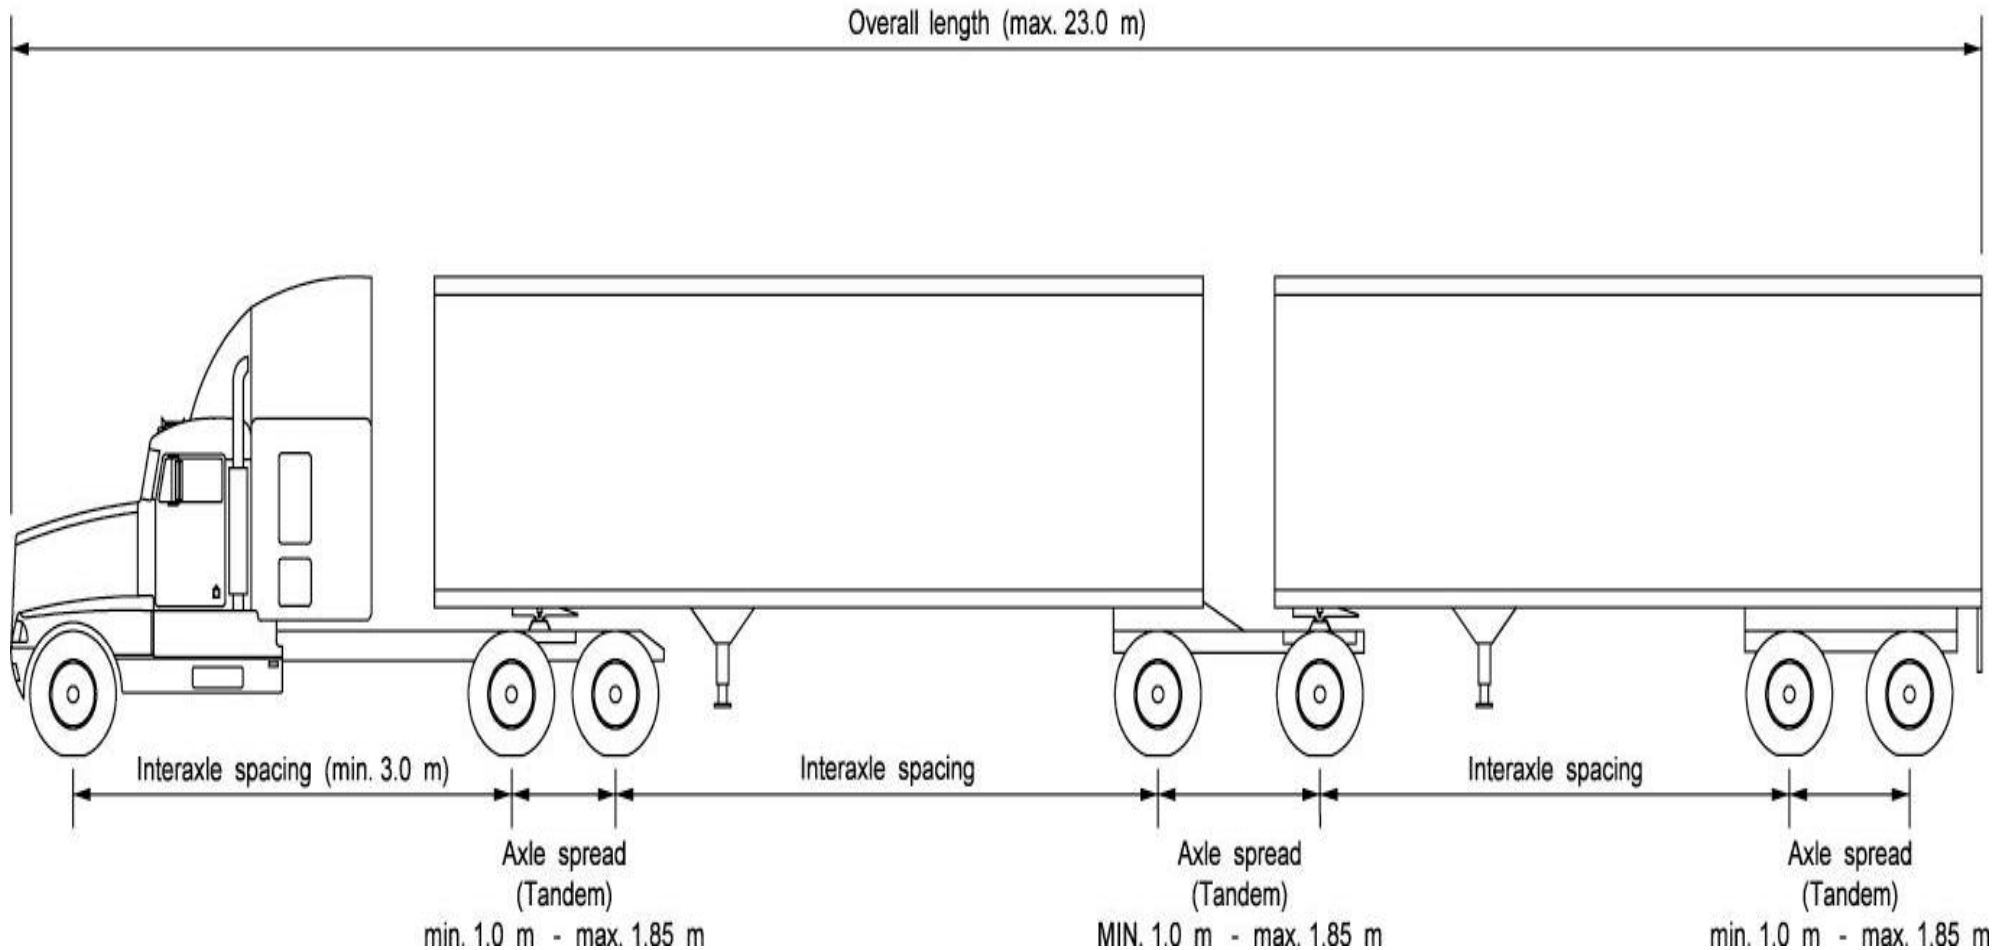

# NON-RTAC C TRAIN DOUBLE

Overall length (max 23.0 m)