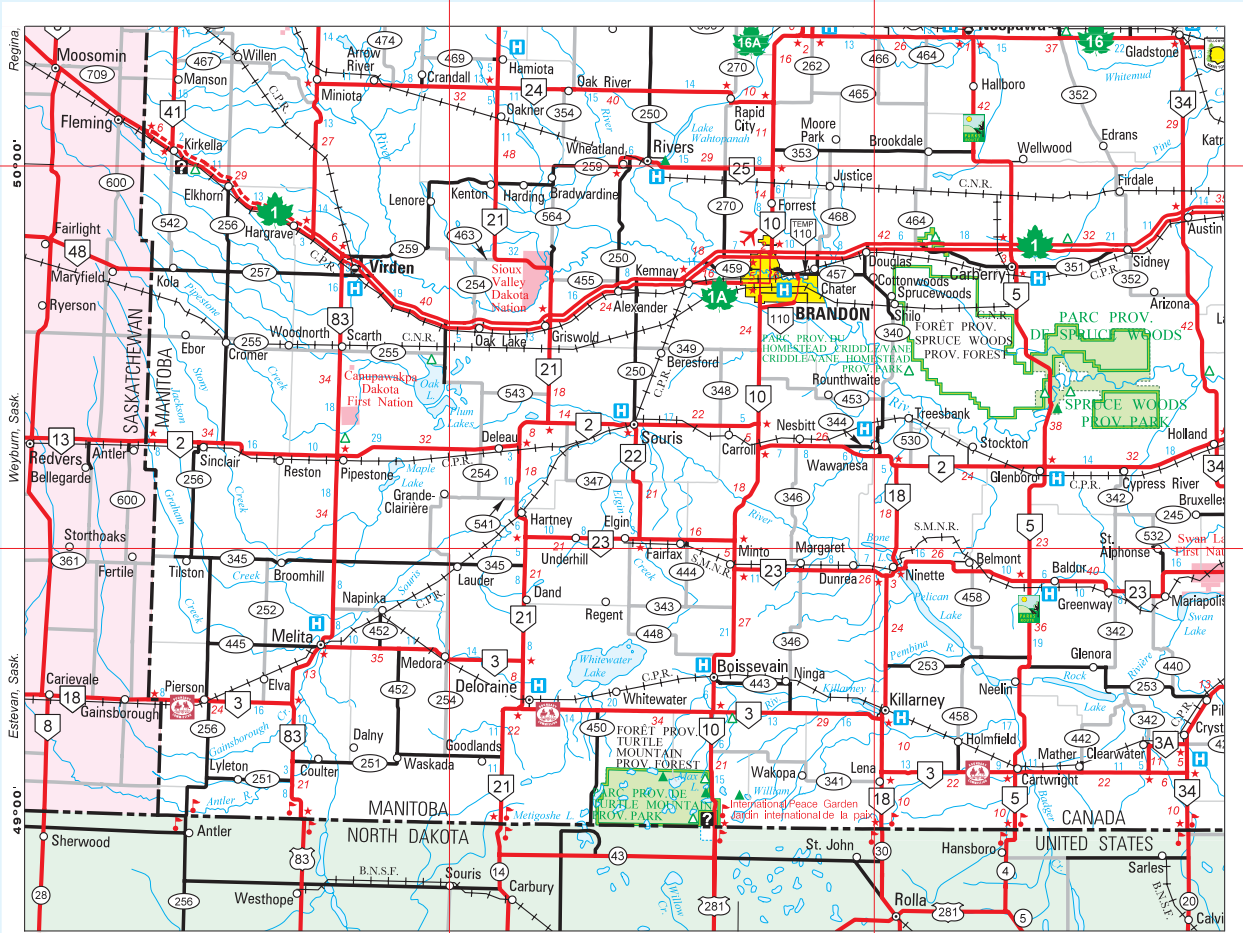

**A****B****C****2****2****1****1****B****C**

Minot, N.D.

100°00'

Jamestown, N.D.

Devils Lake, N.