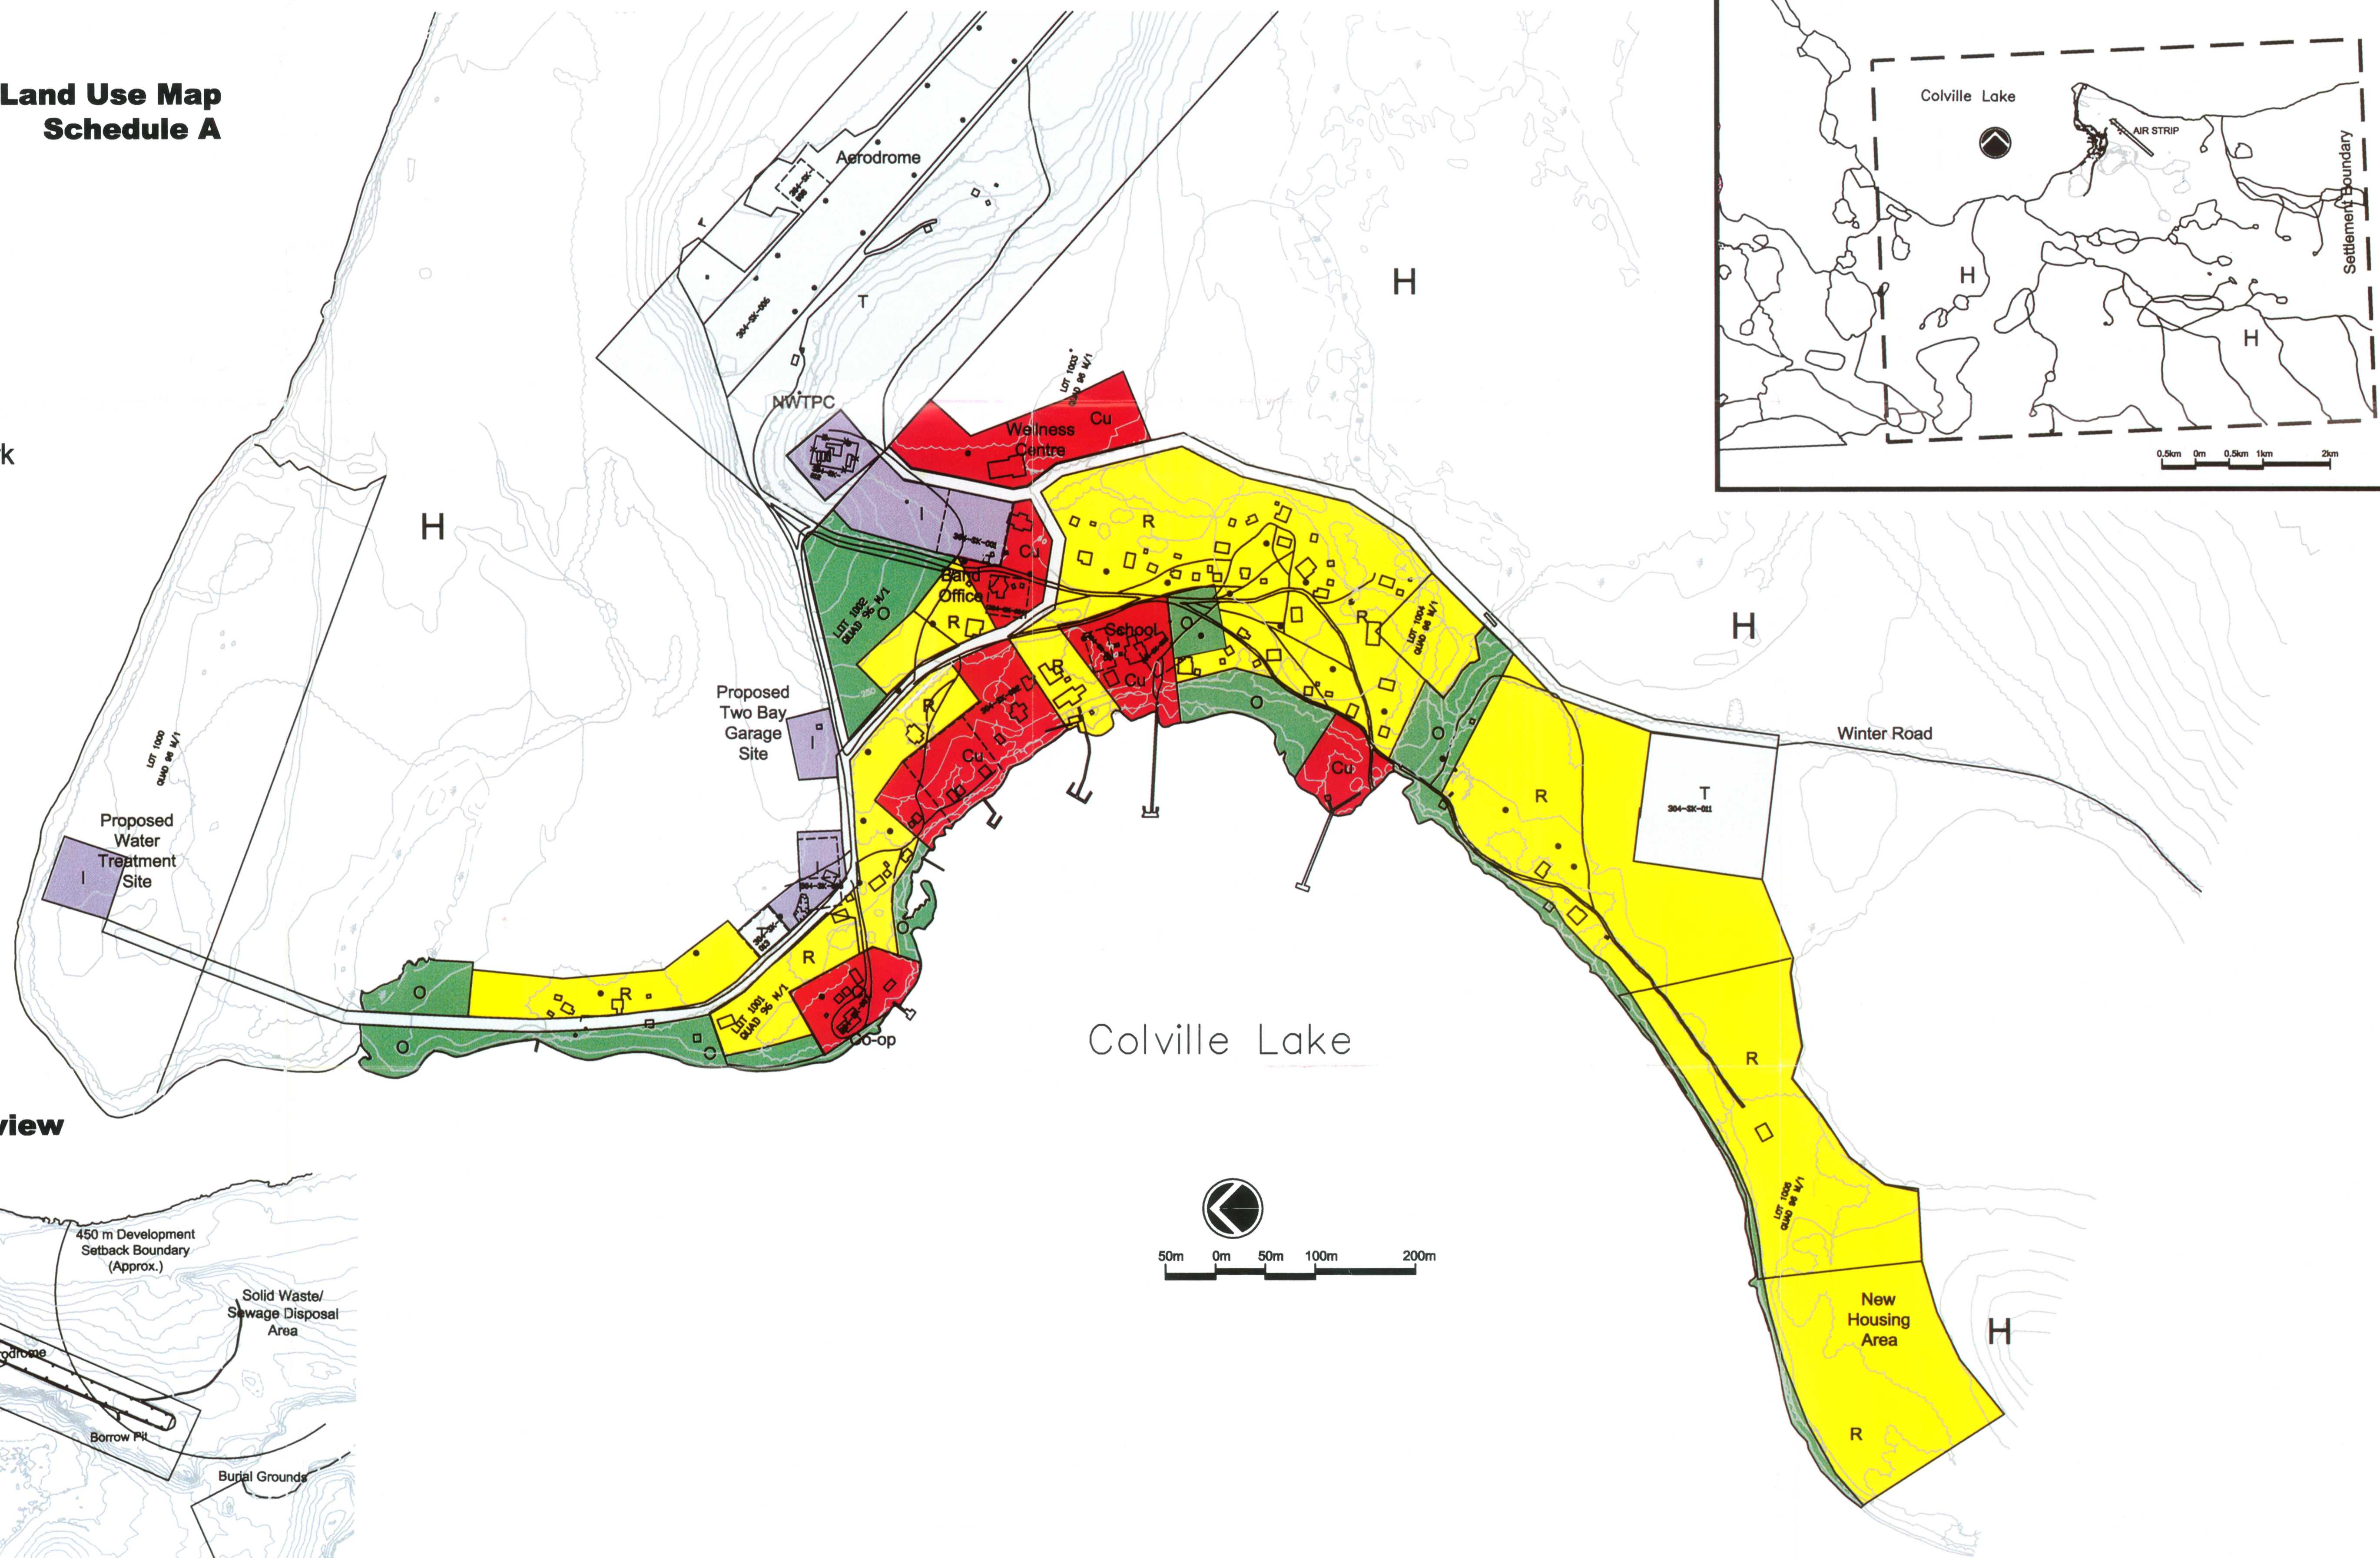

COLVILLE LAKE LAND USE PLAN

Land Use Map Schedule A

Legend

- R Housing
- Cu Community Use
- I Industrial
- O Open Space/Park
- T Transportation
- H Hinterland
- Power Pole
- Proposed All-Season Trail Development (12 metre R.O.W.)

Community Overview