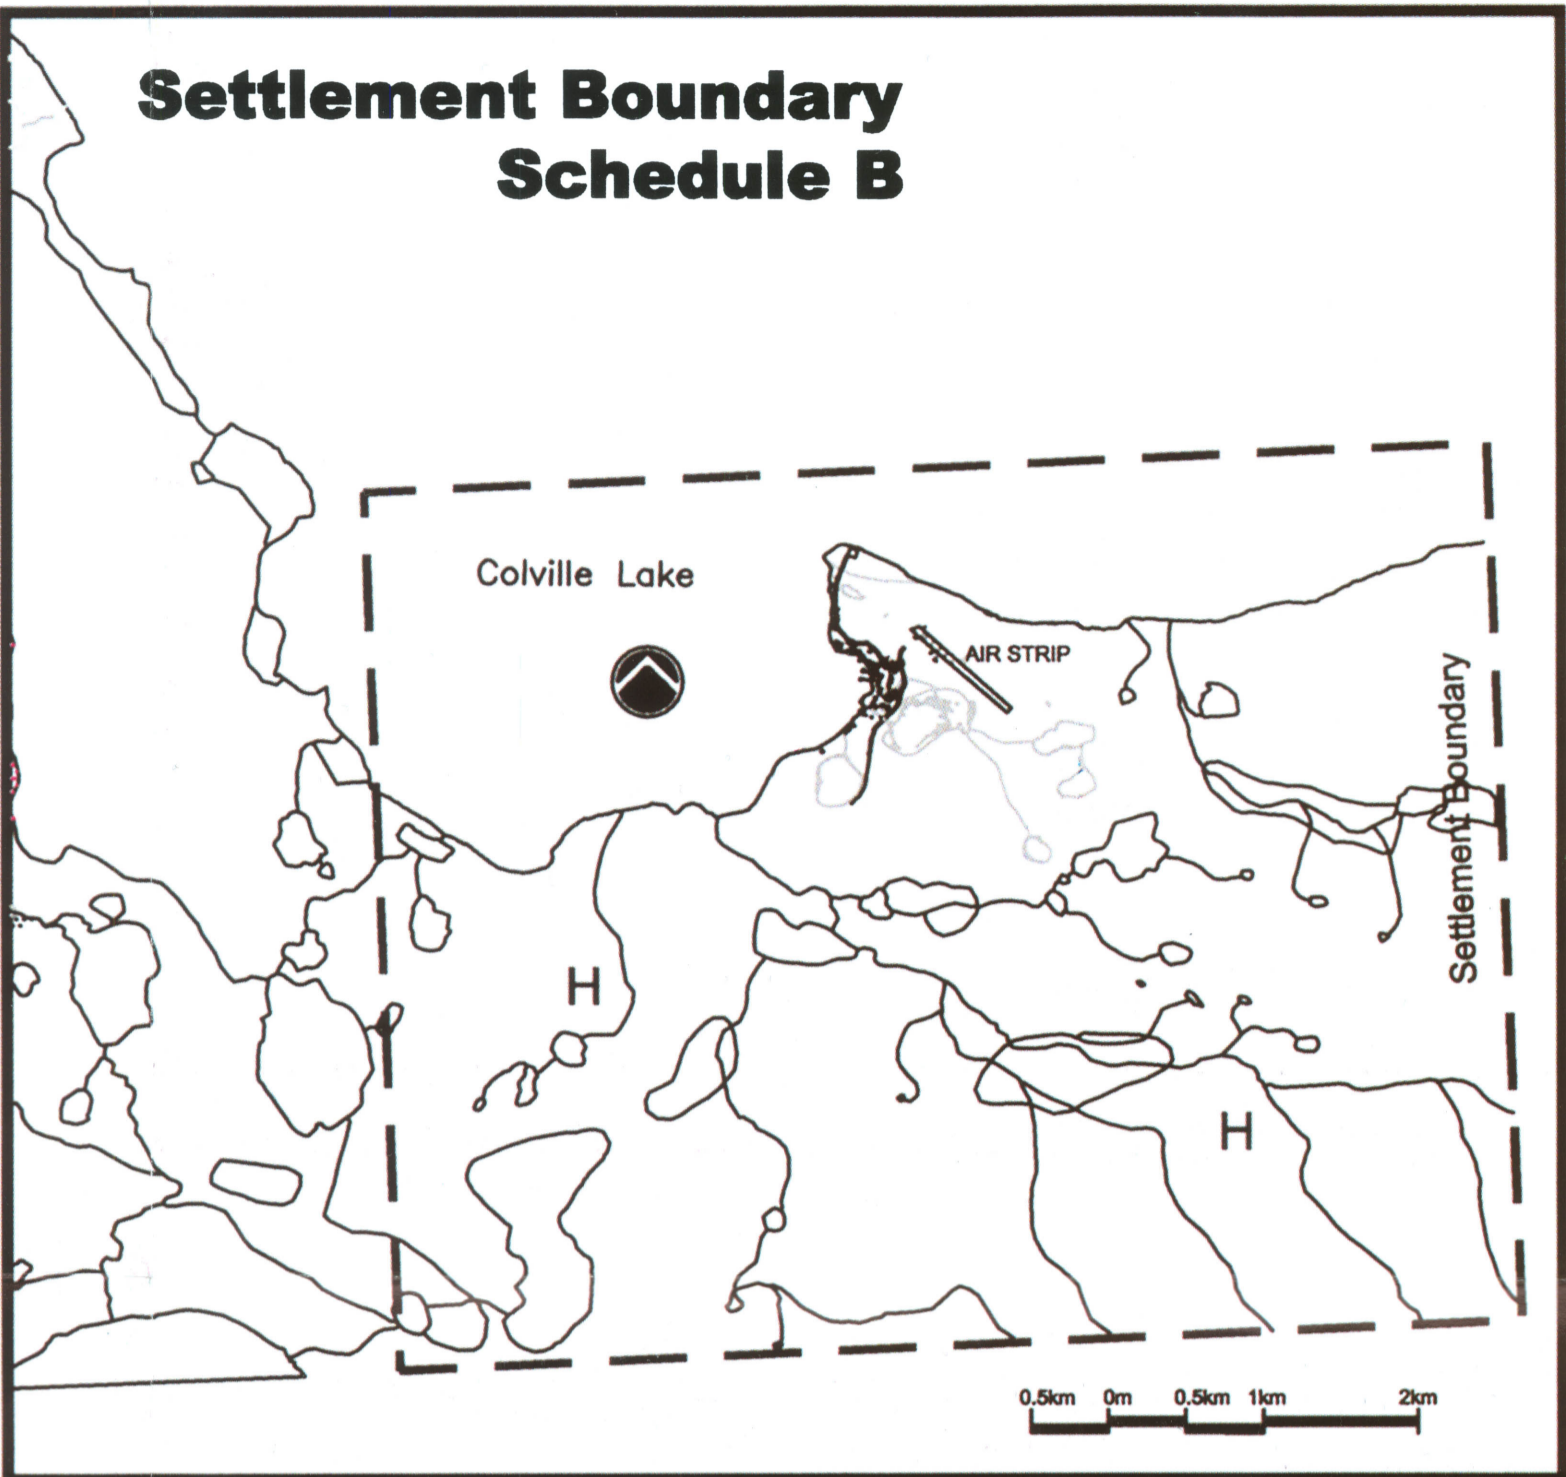

COLVILLE LAKE LAND USE PLAN

Land Use Map Schedule A

Legend

- R Housing
- Cu Community Use
- I Industrial
- O Open Space/Park
- T Transportation
- H Hinterland
- Power Pole
- Proposed All-Season Trail Development (12 metre R.O.W.)