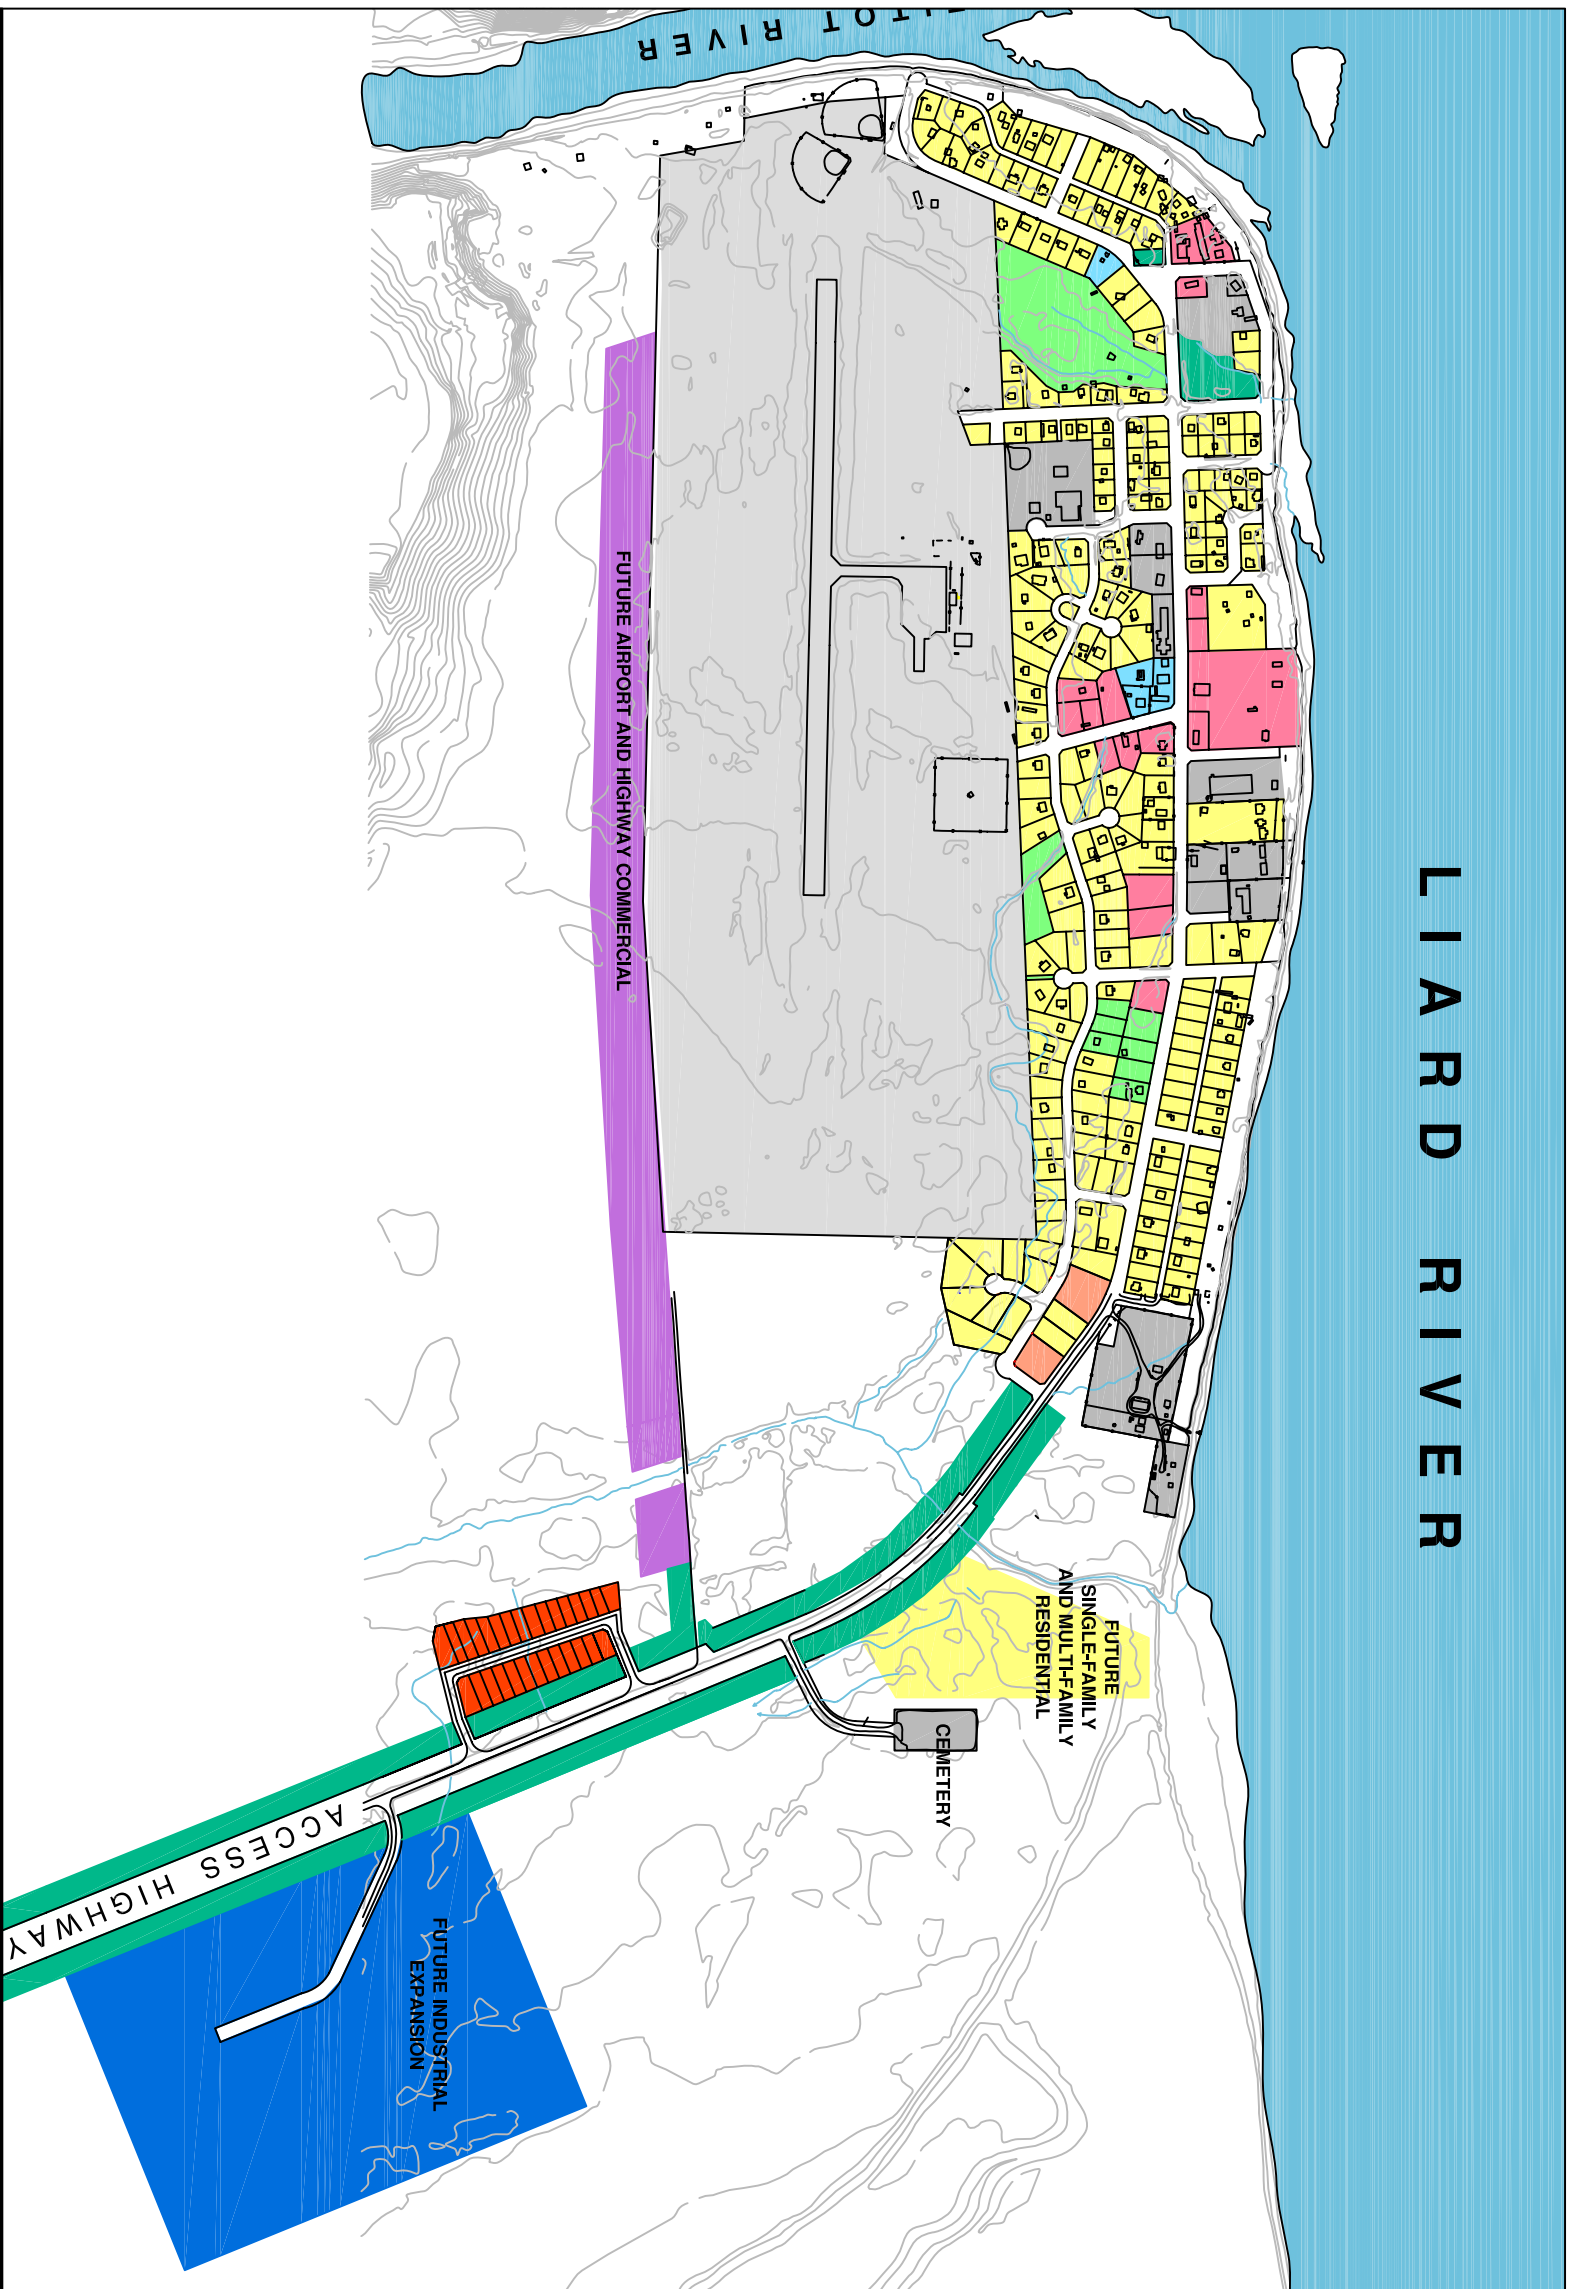

LIARD RIVER

LAND USE DISTRICTS:

- Single Family Residential
- Multi-Family Residential
- Trailer Park
- Neighborhood Commercial
- Highway/Airport Commercial
- Light Industrial
- Heavy Industrial
- Public
- Airport
- Open Space/Recreation
- Protected Area
- Hinterland

FORT LIARD ZONING BYLAW