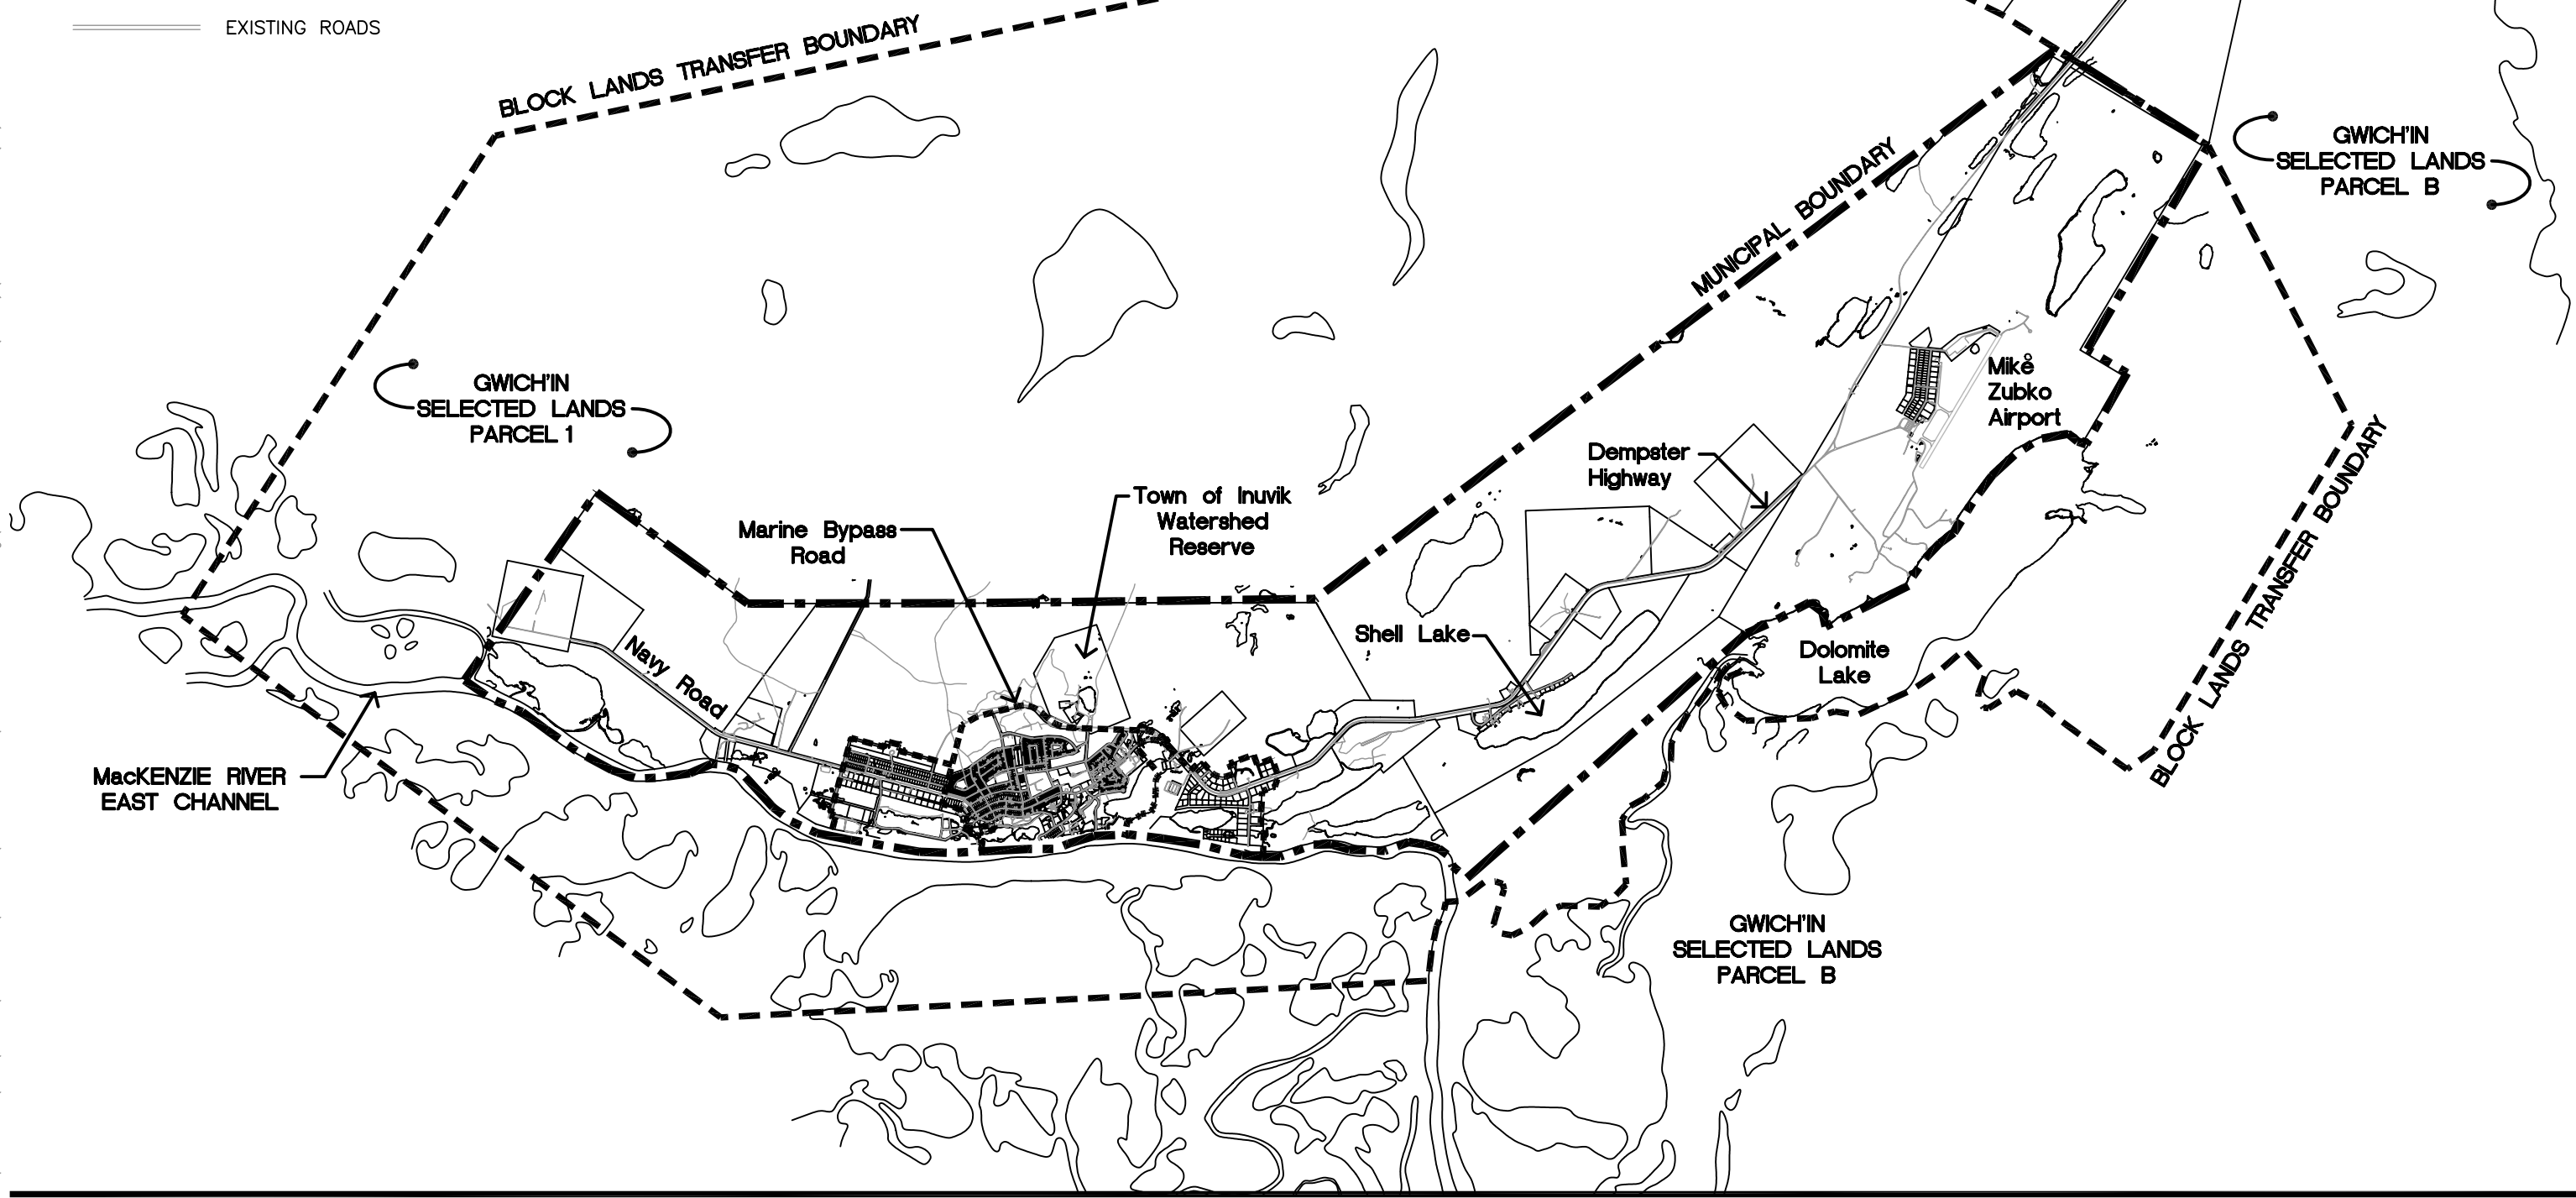

L:\PROJECTS\WAT\49060\00REFRNC\GENERAL PLAN\Cadd File:GP2005_C1.dwg \Last Edit: 2006-02-06 (17:00) \Plot Scale: 1:75 (A3)

Legend

-  BLOCK LAND TRANSFER BOUNDARY
-  TOWN BOUNDARY
-  EXISTING ROADS

Date: February 06, 2006

Town of Inuvik, N.W.T.
 General Plan
 OVERVIEW MAP
 SCHEDULE C-1