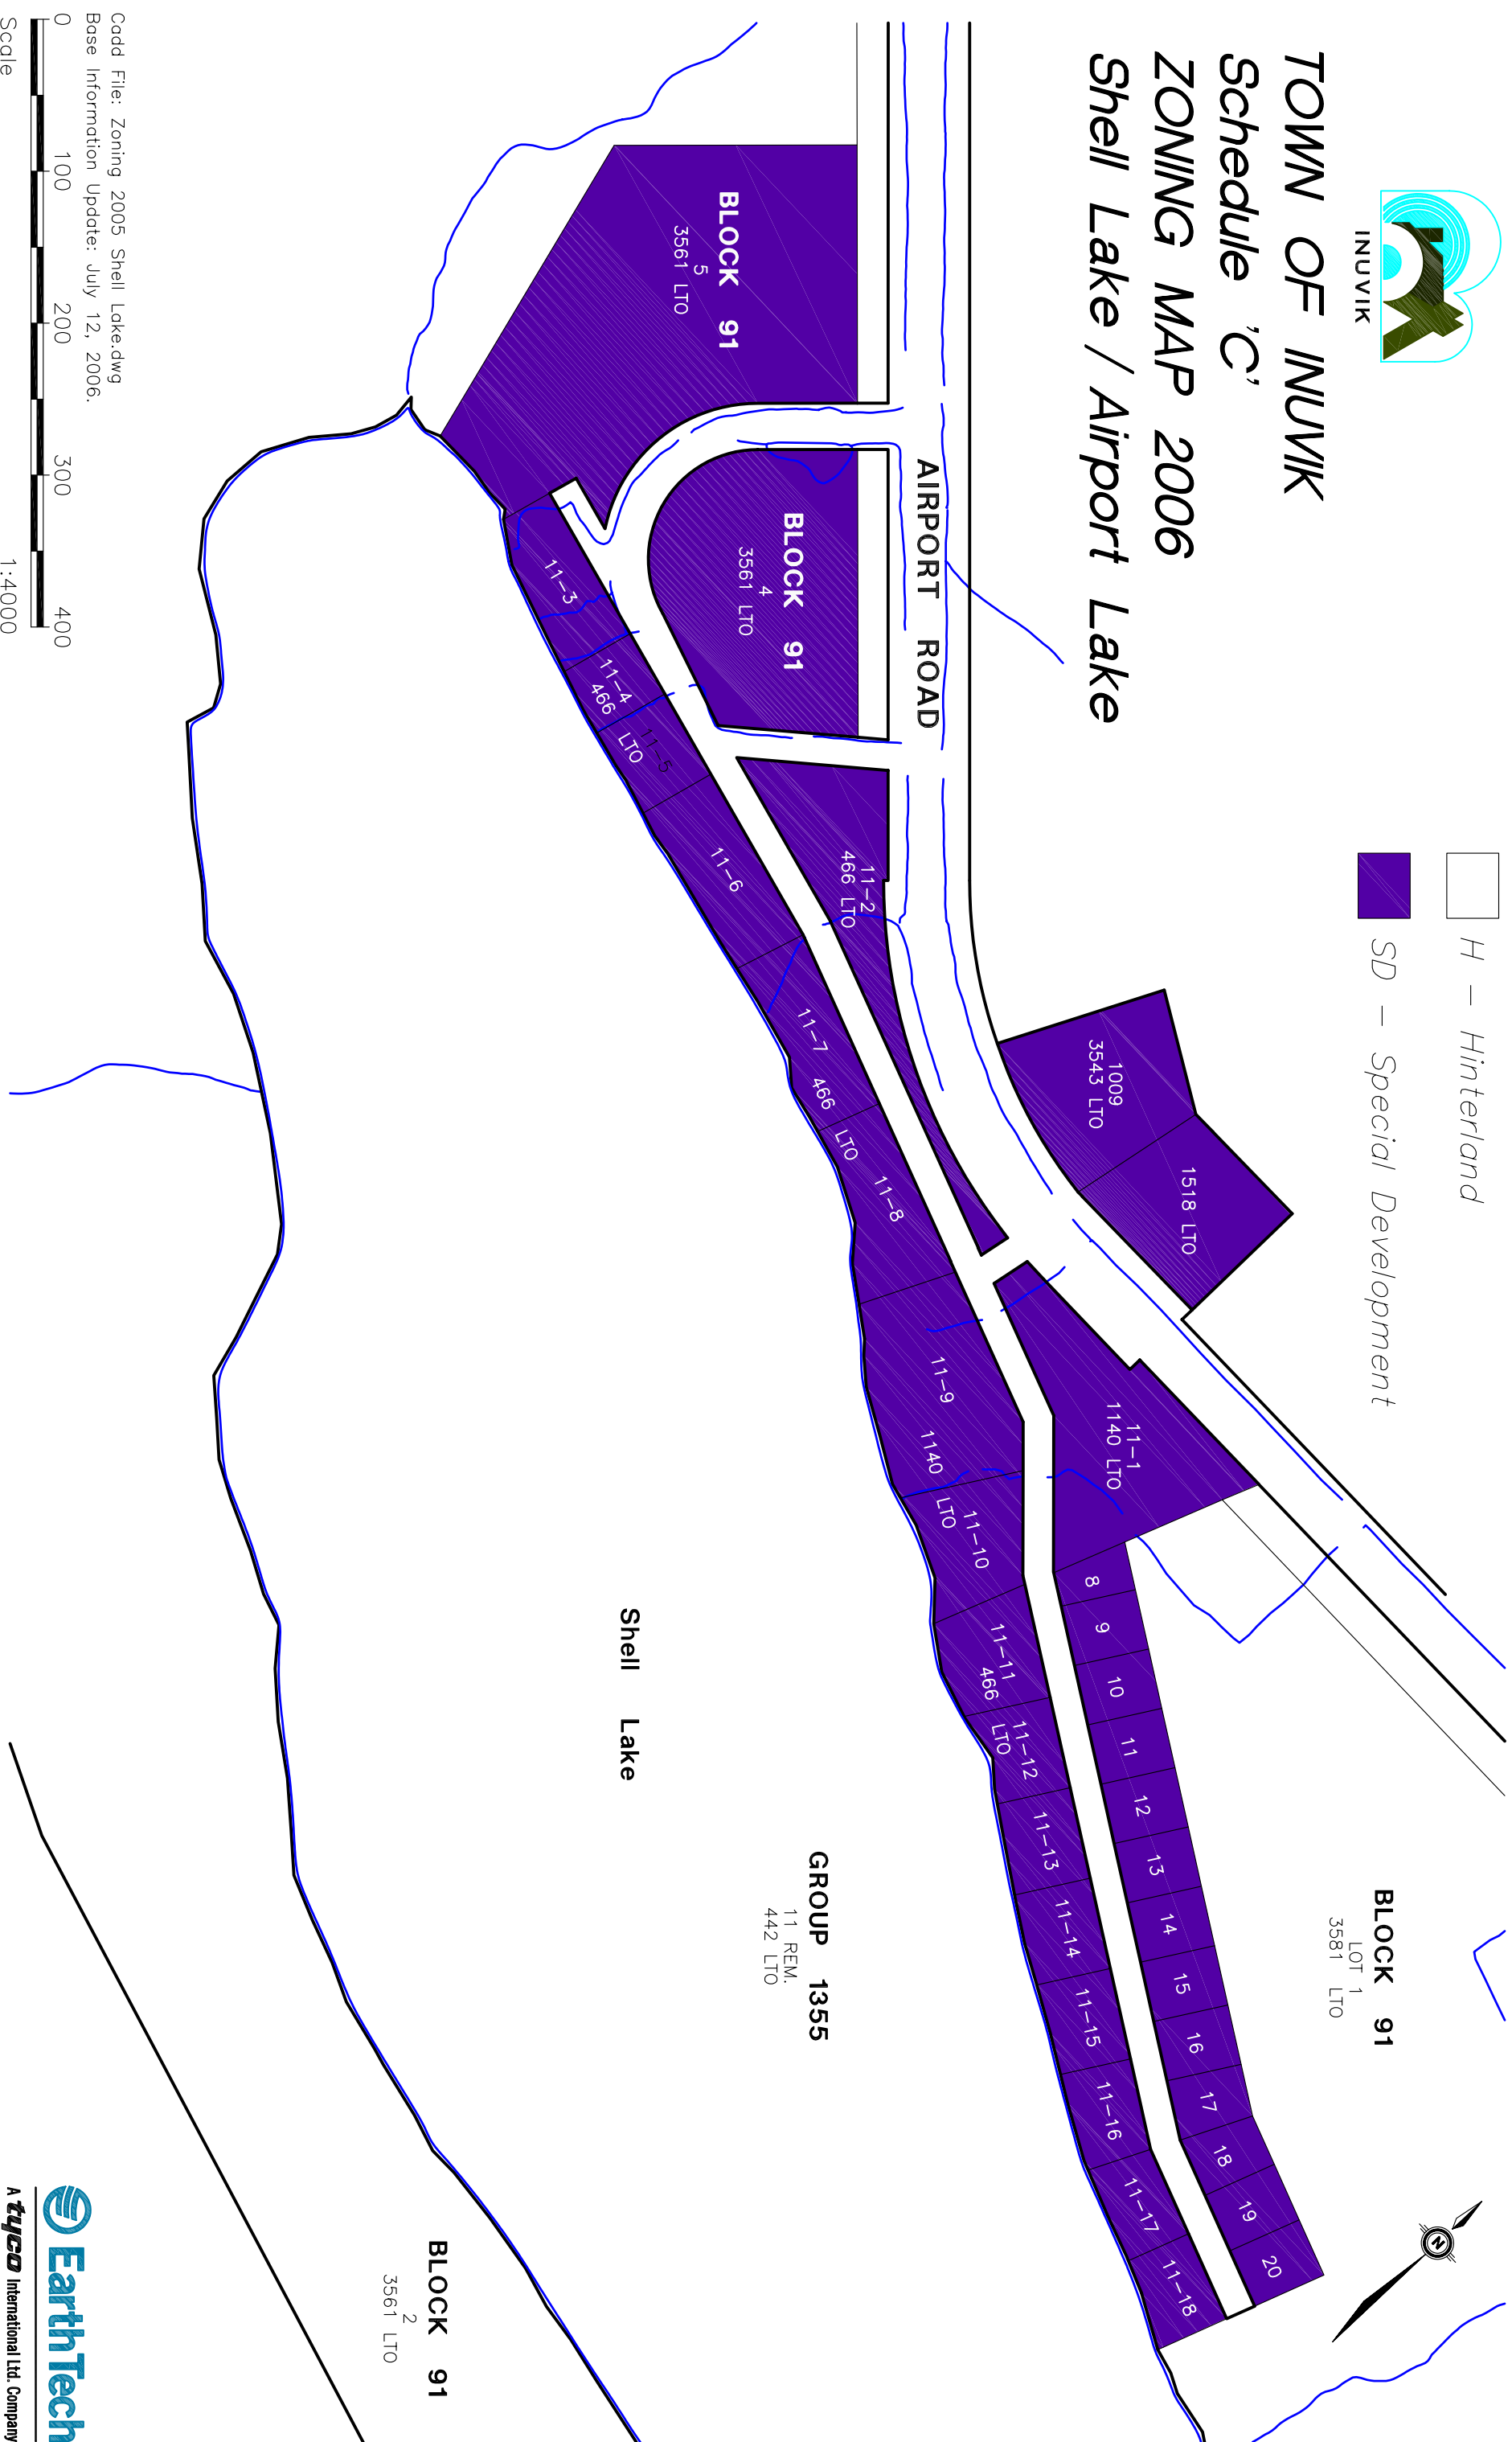

TOWN OF INUVIK

Schedule 'C'

ZONING MAP 2006

Shell Lake / Airport Lake

- H – Hinterland
- SD – Special Development

Cadd File: Zoning 2005 Shell Lake.dwg
 Base Information Update: July 12, 2006.
 Scale 0 100 200 300 400
 1:4000