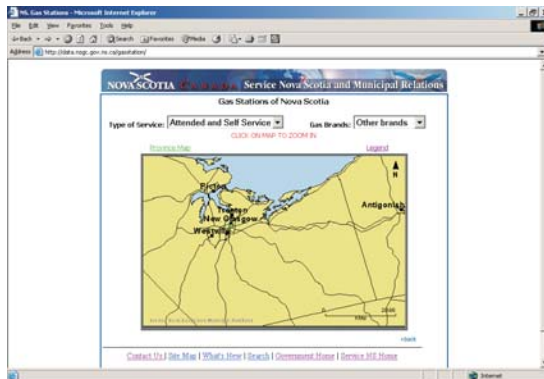

On-line Service Station Locator

Provincial level

Through this free service, you will be able to locate a service station in any area of the province, by brand name and by the type of service offered – full-serve, self-serve, or a combination of the two.

County level, “Other” full/assisted service only

To zoom in, click on the map in the region where you want to find a service station. In this example, assume that you clicked on Pictou County.

To zoom in to a community level, click on the map again. For demonstration, we chose the New Glasgow area.

Zooming in on the region; only "Other" full/self-serve

Almost done. Click near one of the station symbols and a street level map will come up on the screen.

Street level in the community; "Other" full/self-serve