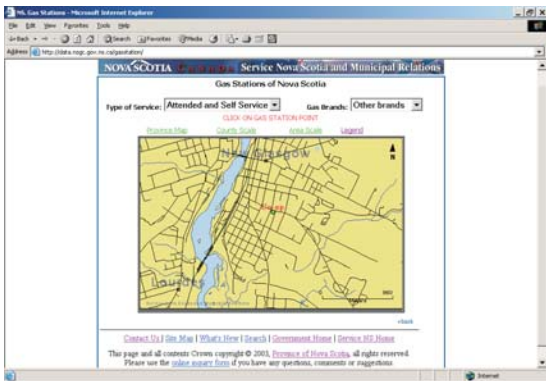

On-line Service Station Locator

Provincial level

Through this free service, you will be able to locate a service station in any area of the province, by brand name and by the type of service offered – full-serve, self-serve, or a combination of the two.

Provincial level, “Other” full/assisted service only

The service is very simple to use. Choose some search criteria on the web page. For example, assume that you chose *Attended and Self-Serve* and *Other brands*. All of the *Other* brand stations in the province that have attended *and* self-serve pumps will be displayed on the screen.

County level, “Other” full/assisted service only

To zoom in, click on the map in the region where you want to find a service station. In this example, assume that you clicked on Pictou County.

To zoom in to a community level, click on the map again. For demonstration, we chose the New Glasgow area.

Zooming in on the region; only "Other" full/self-serve

Almost done. Click near one of the station symbols and a street level map will come up on the screen.

Street level in the community; "Other" full/self-serve