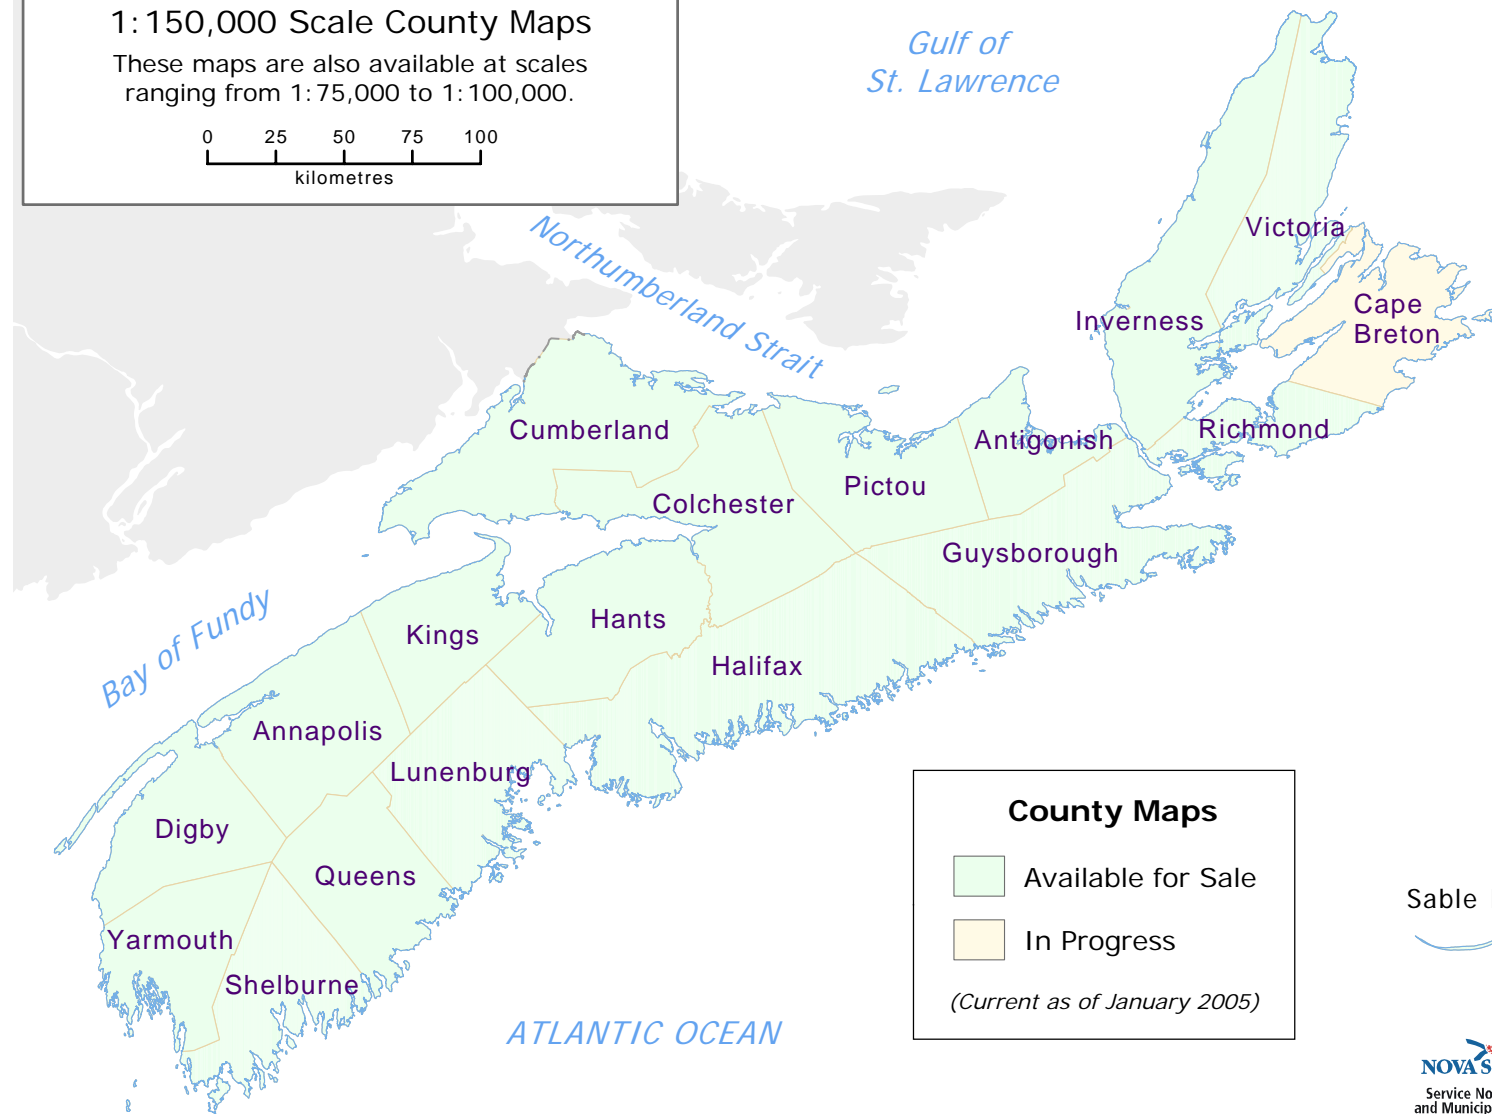

# Nova Scotia Atlas 2001

1:150,000 Scale County Maps

These maps are also available at scales ranging from 1:75,000 to 1:100,000.

## County Maps

-  Available for Sale
-  In Progress

(Current as of January 2005)

Sable I