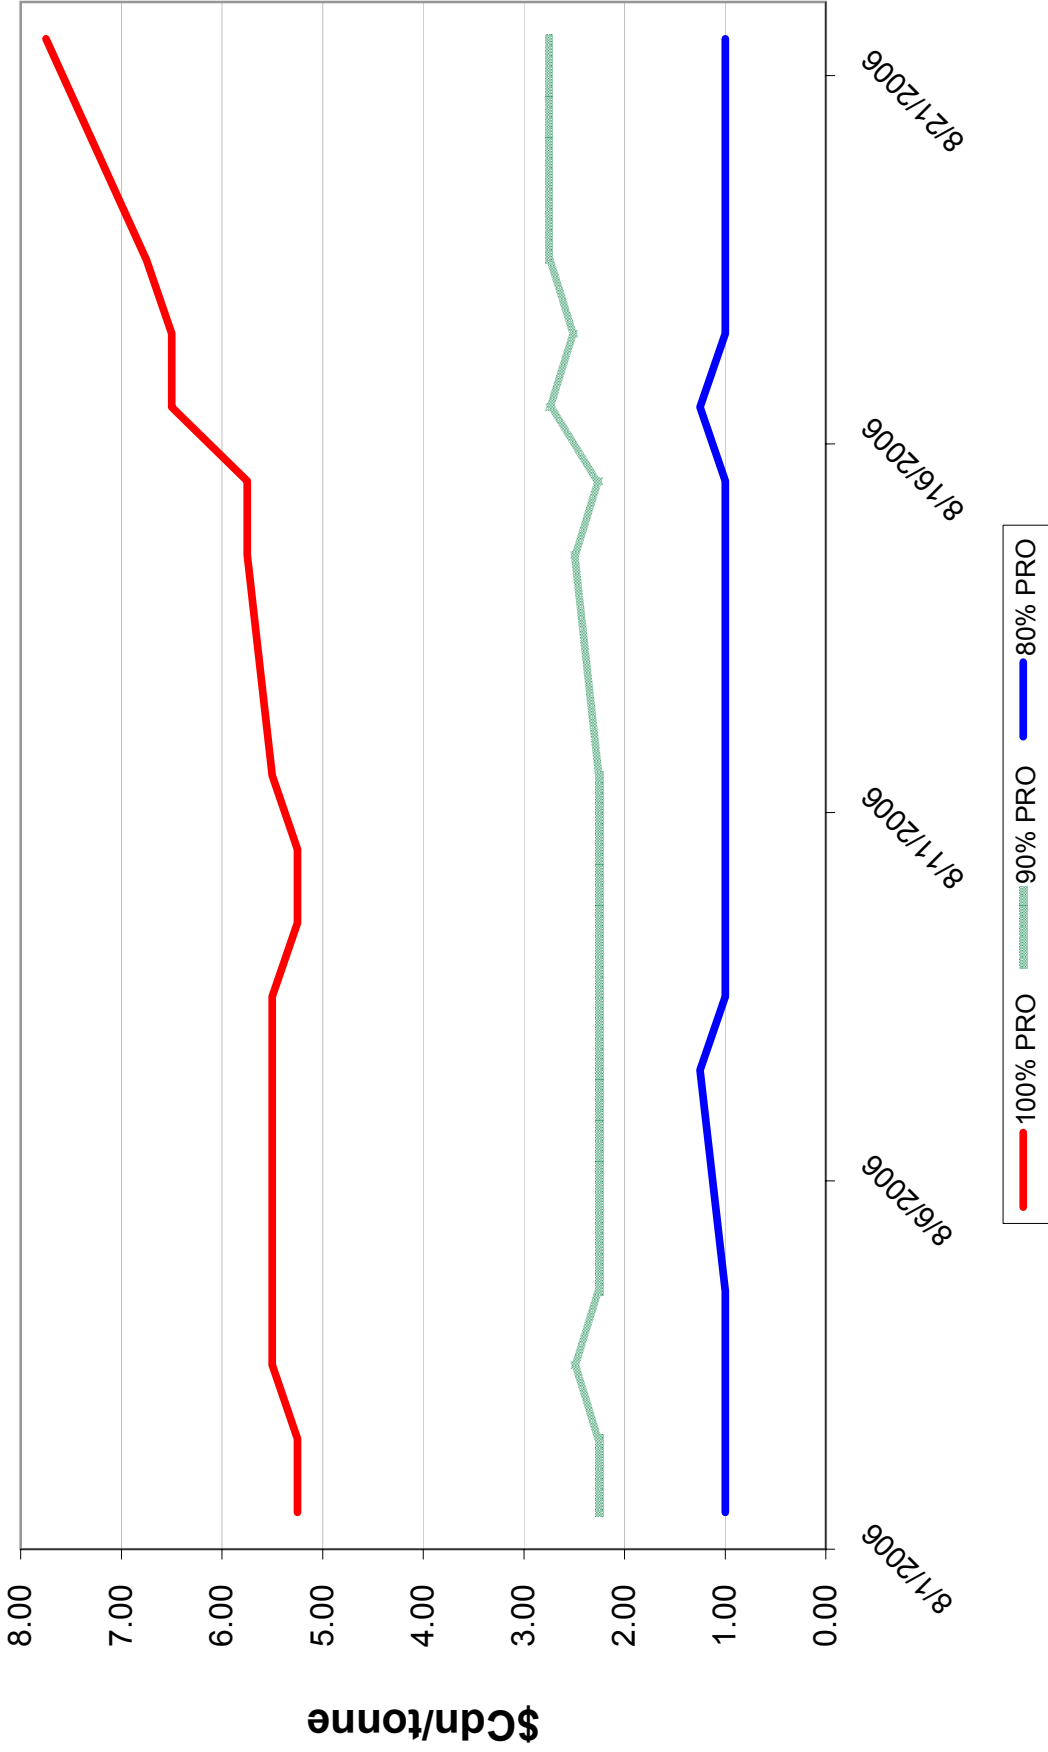

2006/07 1 CWRS 13.5 & 1 CWHWS 13.5 Wheat EPV Discounts

Sign up period: Aug. 01, 2006 to July 31, 2007

2006/07 1 CWES Wheat EPV Discounts

Sign up period: Aug. 01, 2006 to July 31, 2007

2006/07 1 CPRS, 1 CPSW & 1 CWRW Wheat EPV Discounts

Sign up period: Aug. 01, 2006 to July 31, 2007

2006/07 1 CWSWS EPV Discounts

Sign up period: Aug. 01, 2006 to July 31, 2007

2006/07 CW FEED Wheat EPV Discounts

Sign up period: Aug. 1, 2006 to July 31, 2007

2006/07 1 CWAD 13.0 EPV Discounts

Sign up period: Aug. 1, 2006 to July 31, 2007

2006/07 4 CW CWAD Durum EPV Discounts

Sign up period: Aug. 1, 2006 to July 31, 2007

2006/07 5 CW CWAD Durum EPV Discounts

Sign up period: Aug 1, 2006 to July 31, 2007

2006/07 1 CW Barley EPV Discounts - Pool A

Sign up period: Aug. 1, 2006 to January 31, 2007

2006/07 Selected Barley EPV Discounts

Sign up period: Aug. 1, 2006 to July 31, 2007

2006/07 1 CWRS 13.5 & 1 CWHWS 13.5 Net EPVs