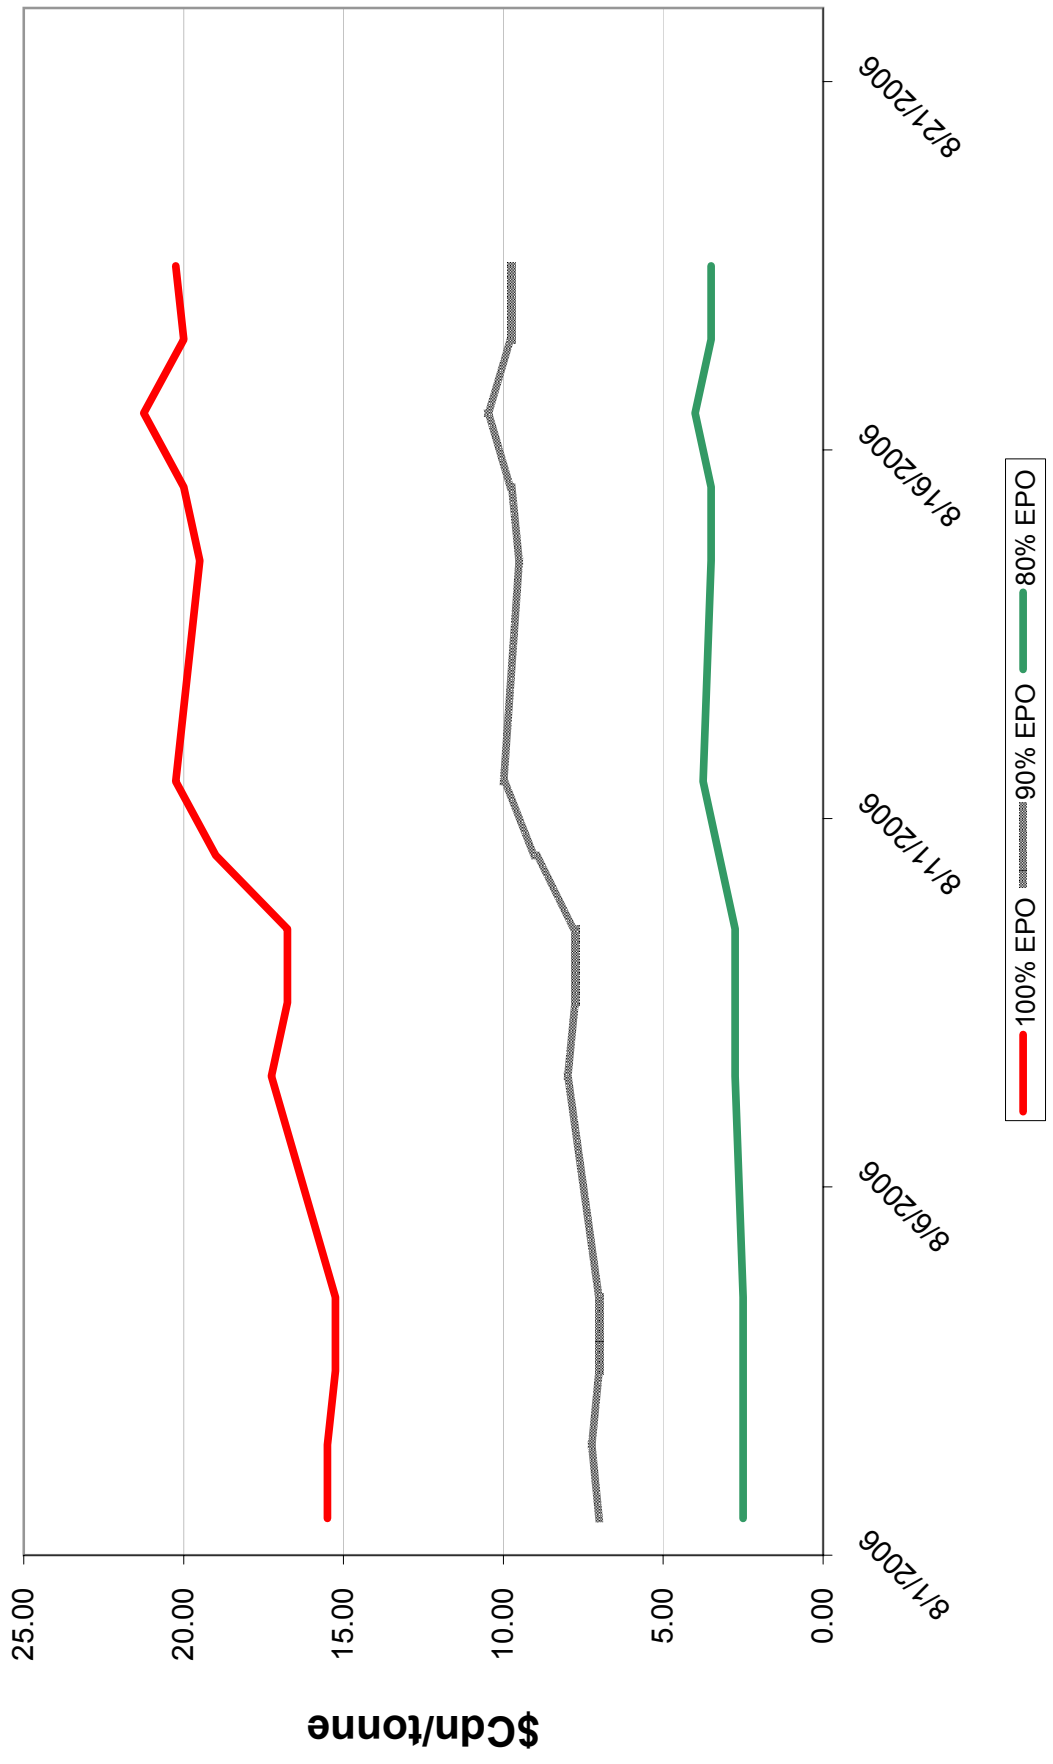

2006/07 1 CWRS 13.5 & 1 CWHWS 13.5 Wheat EPV Discounts

Sign up period: Aug. 01, 2006 to July 31, 2007

2006/07 1 CWES Wheat EPV Discounts

Sign up period: Aug. 01, 2006 to July 31, 2007

2006/07 1 CPRS, 1 CPSW & 1 CWRW Wheat EPV Discounts

Sign up period: Aug. 01, 2006 to July 31, 2007

2006/07 1 CWSWS EPV Discounts

Sign up period: Aug. 01, 2006 to July 31, 2007

2006/07 CW FEED Wheat EPV Discounts

Sign up period: Aug. 1, 2006 to July 31, 2007