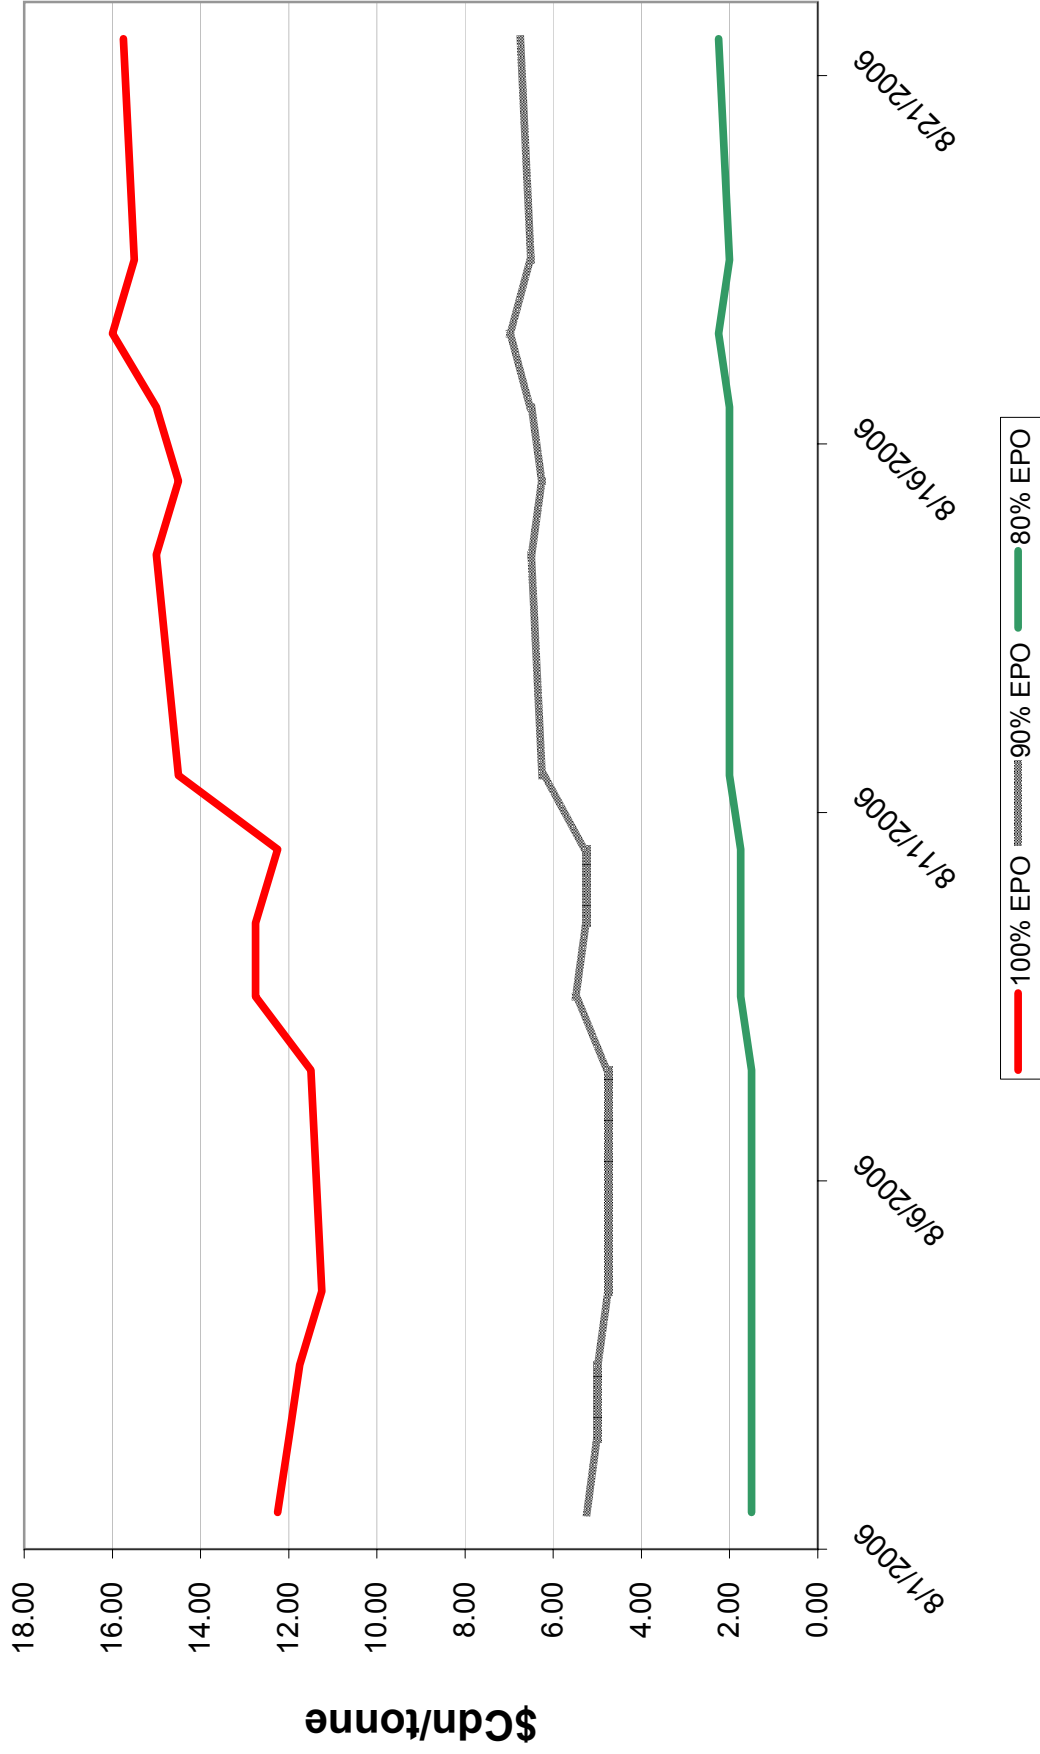

2006/07 1 CWRS 13.5 & 1 CWHWS 13.5 Wheat EPV Discounts

Sign up period: Aug. 01, 2006 to July 31, 2007

2006/07 1 CWES Wheat EPV Discounts

Sign up period: Aug. 01, 2006 to July 31, 2007

2006/07 1 CPRS, 1 CPSW & 1 CWRW Wheat EPV Discounts

Sign up period: Aug. 01, 2006 to July 31, 2007

2006/07 1 CWSWS EPV Discounts

Sign up period: Aug. 01, 2006 to July 31, 2007

2006/07 CW FEED Wheat EPV Discounts

Sign up period: Aug. 1, 2006 to July 31, 2007

2006/07 1 CWAD 13.0 EPV Discounts

Sign up period: Aug. 1, 2006 to July 31, 2007

2006/07 4 CW CWAD Durum EPV Discounts

Sign up period: Aug. 1, 2006 to July 31, 2007

2006/07 5 CW CWAD Durum EPV Discounts

Sign up period: Aug 1, 2006 to July 31, 2007

2006/07 1 CW Barley EPV Discounts - Pool A

Sign up period: Aug. 1, 2006 to January 31, 2007

2006/07 Selected Barley EPV Discounts

Sign up period: Aug. 1, 2006 to July 31, 2007

2006/07 1 CWRS 13.5 & 1 CWHWS 13.5 Net EPVs