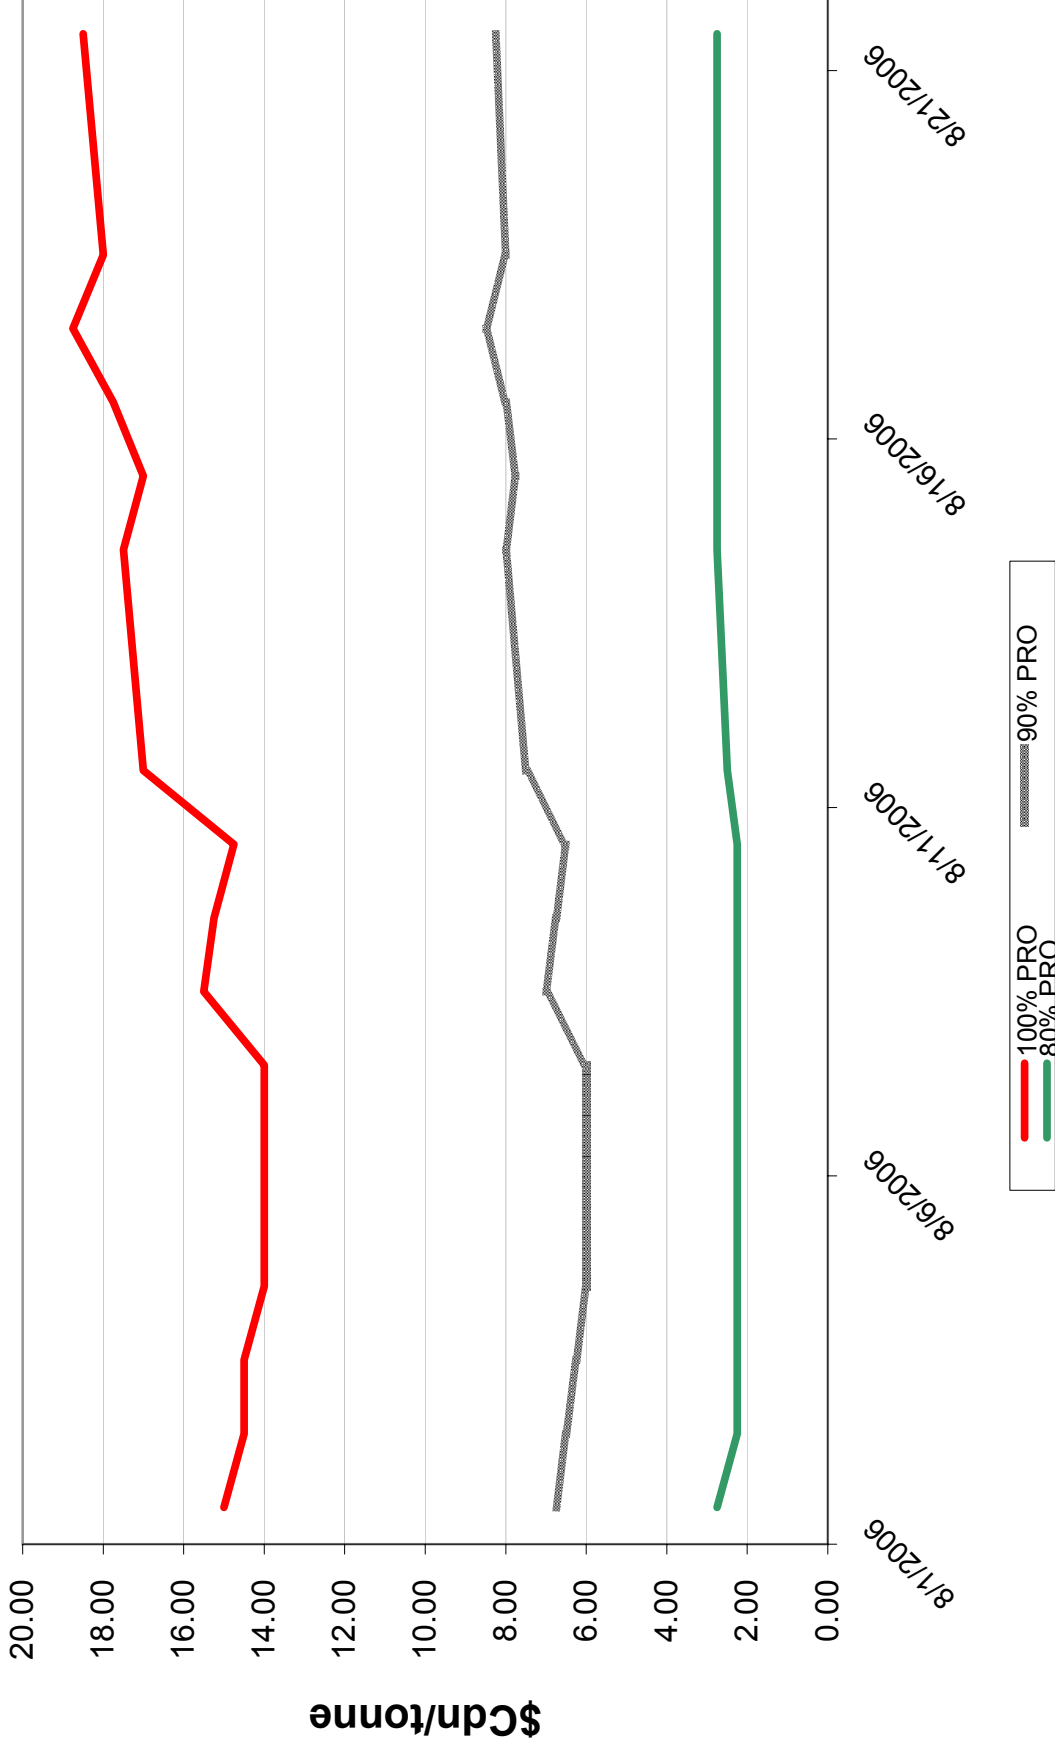

2006/07 1 CWRS 13.5 & 1 CWHWS 13.5 Wheat EPV Discounts

Sign up period: Aug. 01, 2006 to July 31, 2007

2006/07 1 CWES Wheat EPV Discounts

Sign up period: Aug. 01, 2006 to July 31, 2007

2006/07 1 CPRS, 1 CPSW & 1 CWRW Wheat EPV Discounts

Sign up period: Aug. 01, 2006 to July 31, 2007

2006/07 1 CWSWS EPV Discounts

Sign up period: Aug. 01, 2006 to July 31, 2007

2006/07 CW FEED Wheat EPV Discounts

Sign up period: Aug. 1, 2006 to July 31, 2007

2006/07 1 CWAD 13.0 EPV Discounts

Sign up period: Aug. 1, 2006 to July 31, 2007

2006/07 4 CW CWAD Durum EPV Discounts

Sign up period: Aug. 1, 2006 to July 31, 2007

2006/07 5 CW CWAD Durum EPV Discounts

Sign up period: Aug 1, 2006 to July 31, 2007

2006/07 1 CW Barley EPV Discounts - Pool A

Sign up period: Aug. 1, 2006 to January 31, 2007

2006/07 Selected Barley EPV Discounts

Sign up period: Aug. 1, 2006 to July 31, 2007

2006/07 1 CWRS 13.5 & 1 CWHWS 13.5 Net EPVs