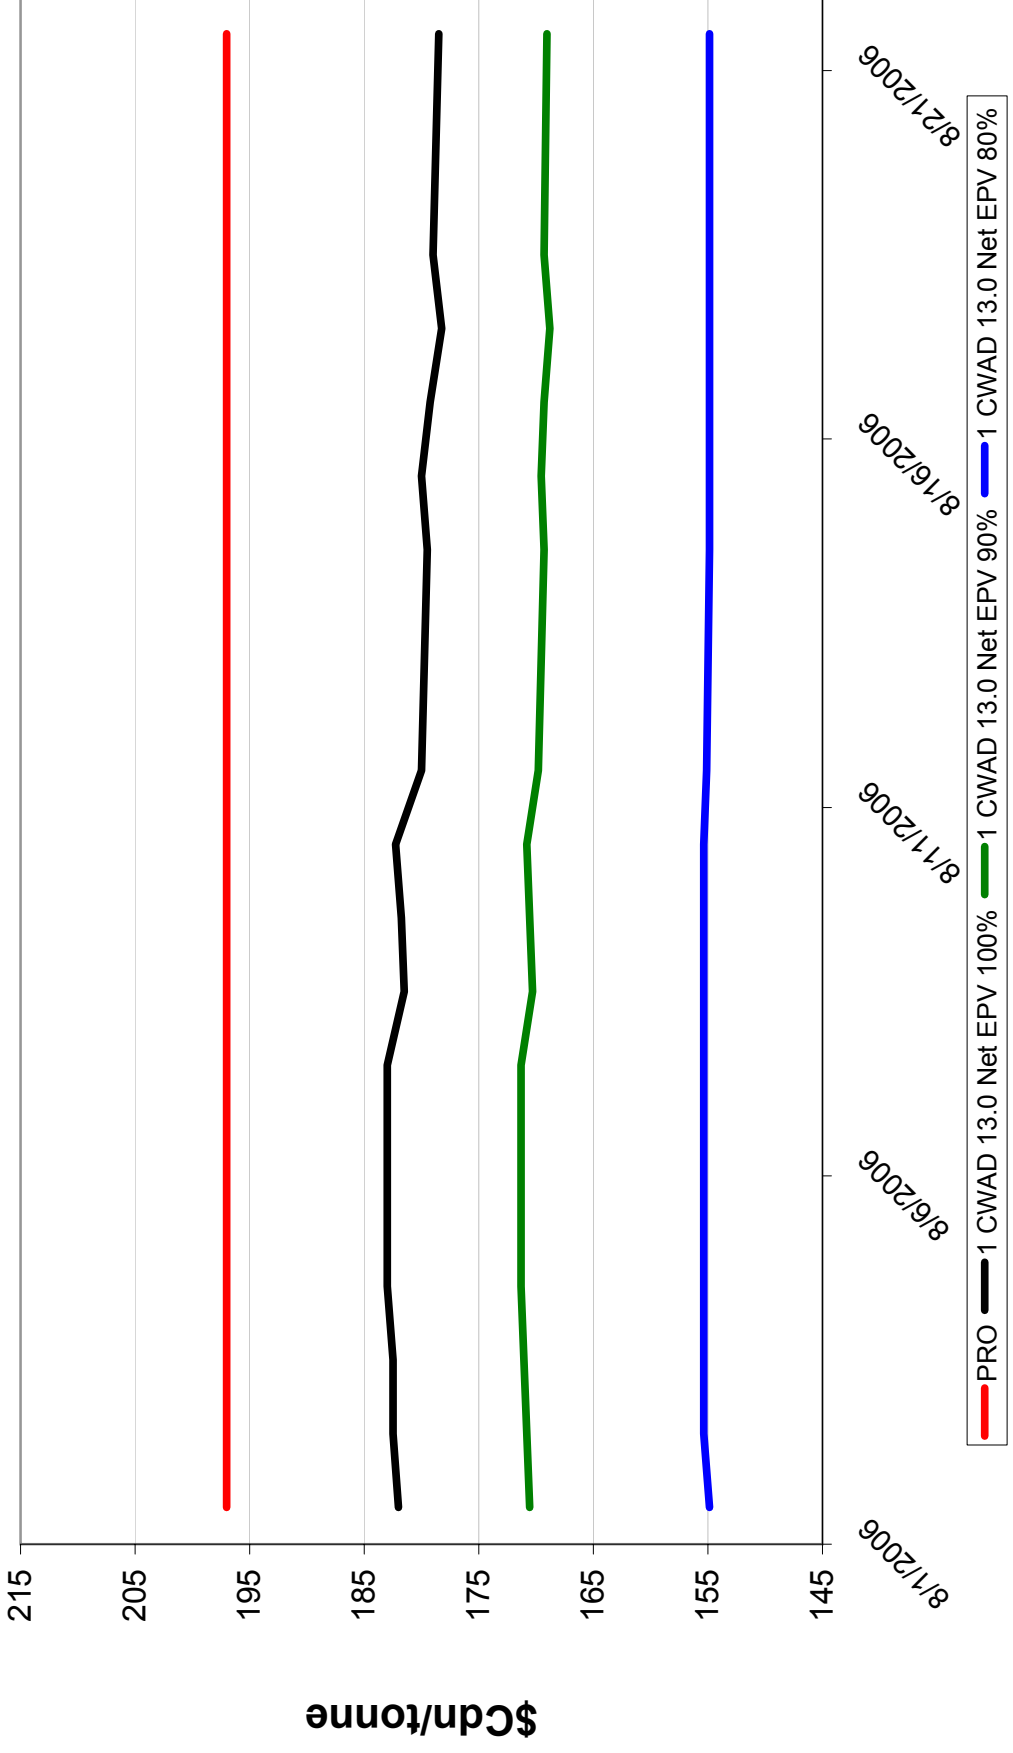

2006/07 1 CWRS 13.5 & 1 CWHWS 13.5 Wheat EPV Discounts

Sign up period: Aug. 01, 2006 to July 31, 2007

2006/07 1 CWES Wheat EPV Discounts

Sign up period: Aug. 01, 2006 to July 31, 2007

2006/07 1 CPRS, 1 CPSW & 1 CWRW Wheat EPV Discounts

Sign up period: Aug. 1, 2006 to July 31, 2007

2006/07 1 CWES Net EPVs

Sign up period: Aug. 01, 2006 to July 31, 2007

2006/07 1 CPSR Net EPVs

Sign up period: Aug. 01, 2006 to July 31, 2007

2006/07 1 CPSW Net EPVs

Sign up period: Aug. 01, 2006 to July 31, 2007

2006/07 1 CWRW Net EPVs

Sign up period: Aug. 01, 2006 to July 31, 2007

2006/07 1 CWSWS Net EPVs

Sign up period: Aug. 01, 2006 to July 31, 2007

2006/07 1 CWAD 13.0 Net EPVs

Sign up period: Aug. 1, 2006 to July 31, 2007

2006/07 1 CW Barley Net EPVs - Pool A

Sign up period: Aug. 01, 2006 to January 31, 2007

2006/07 Std Select Two-Row Net EPVs

Sign up period: Aug. 01, 2006 to July 31, 2007