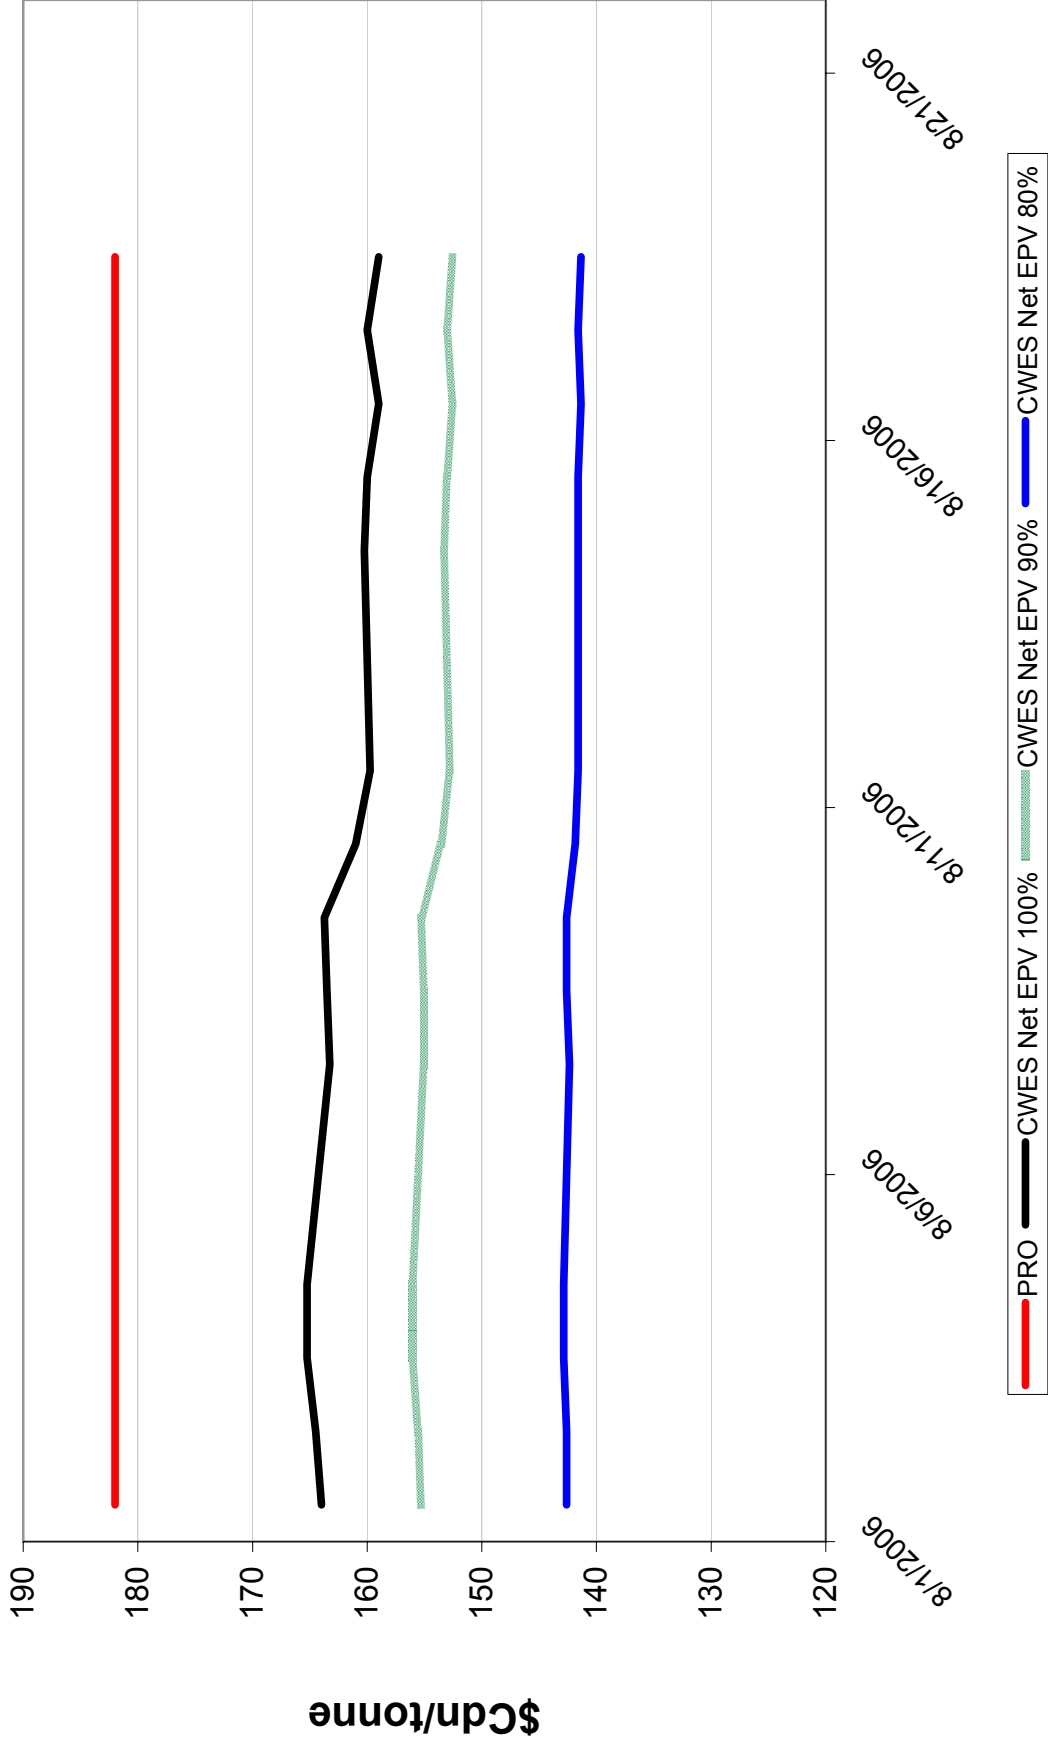

2006/07 1 CWRS 13.5 & 1 CWHWS 13.5 Wheat EPV Discounts

Sign up period: Aug. 01, 2006 to July 31, 2007

2006/07 1 CWES Wheat EPV Discounts

Sign up period: Aug. 01, 2006 to July 31, 2007

2006/07 1 CPRS, 1 CPSW & 1 CWRW Wheat EPV Discounts

Sign up period: Aug. 01, 2006 to July 31, 2007

2006/07 1 CWSWS EPV Discounts

Sign up period: Aug. 01, 2006 to July 31, 2007

2006/07 CW FEED Wheat EPV Discounts

Sign up period: Aug. 1, 2006 to July 31, 2007

2006/07 1 CW Barley EPV Discounts - Pool A

Sign up period: Aug. 1, 2006 to January 31, 2007

2006/07 Selected Barley EPV Discounts

Sign up period: Aug. 1, 2006 to July 31, 2007

2006/07 1 CWRS 13.5 & 1 CWHWS 13.5 Net EPVs

Sign up period: Aug. 1, 2006 to July 31, 2007

2006/07 1 CWES Net EPVs

Sign up period: Aug. 01, 2006 to July 31, 2007

2006/07 1 CPSR Net EPVs

Sign up period: Aug. 01, 2006 to July 31, 2007

2006/07 1 CPSW Net EPVs