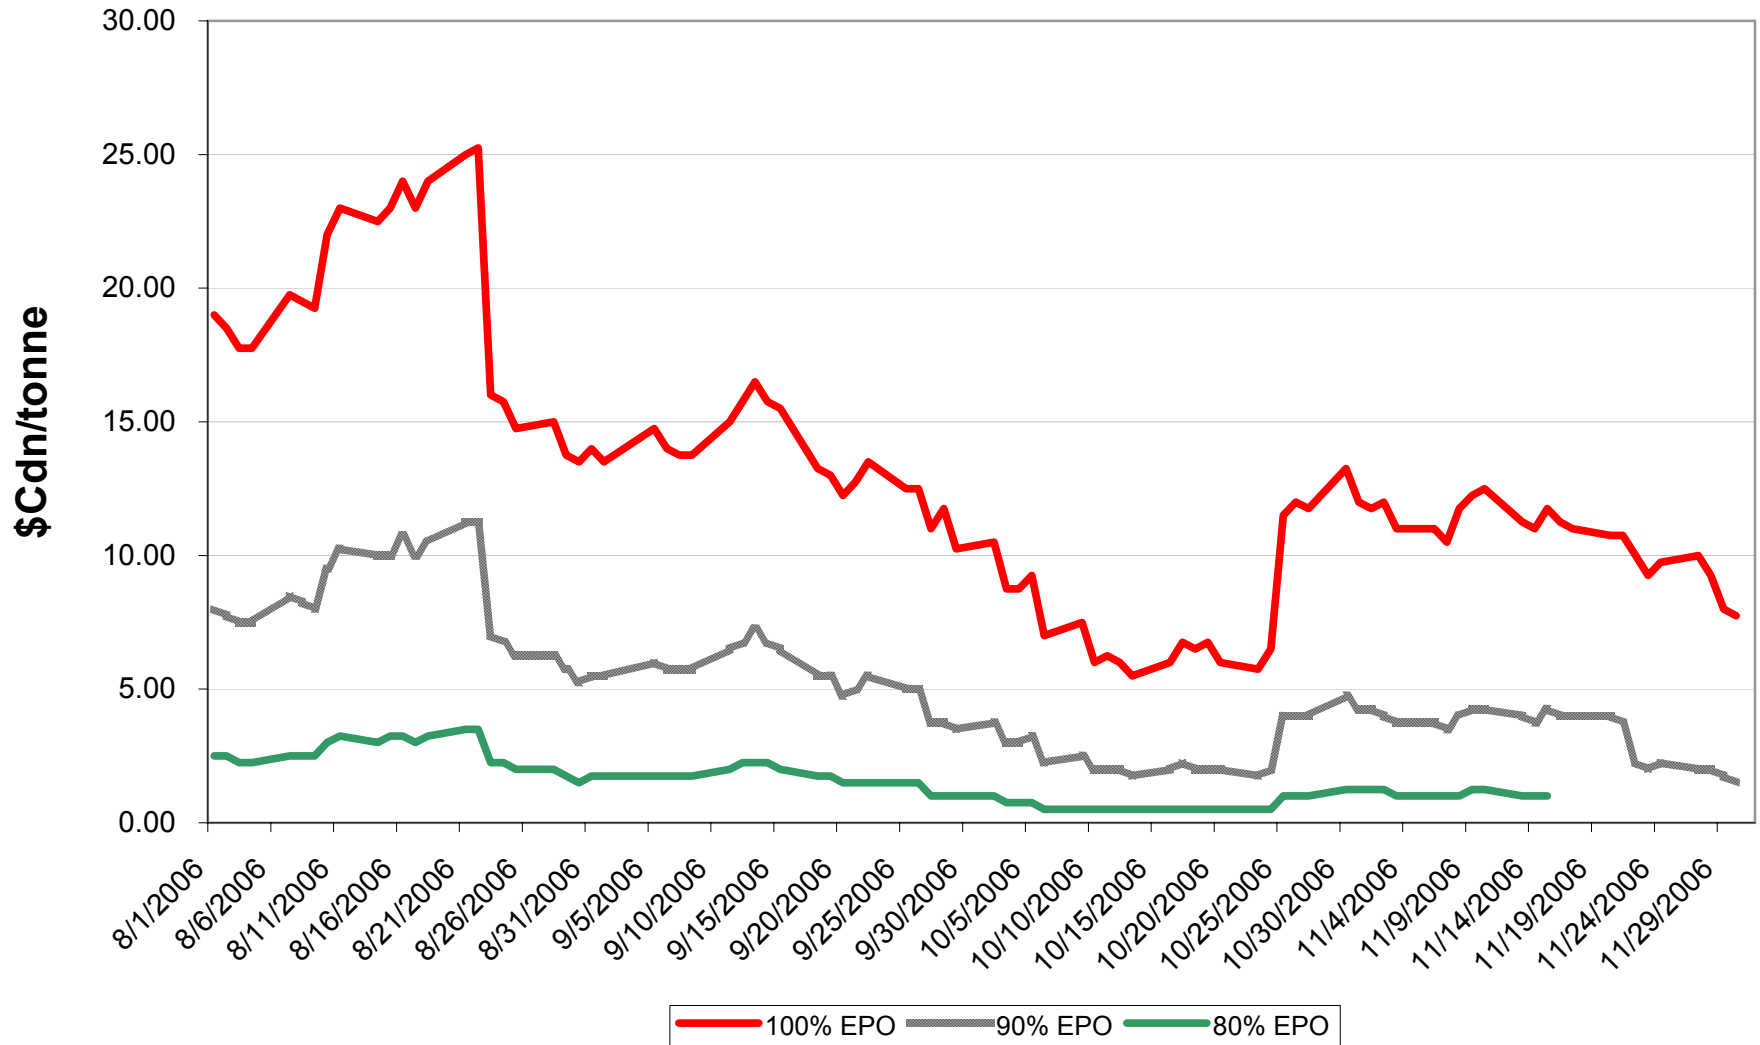

# 2006/07 1 CWRS 13.5 & 1 CWHWS 13.5 Wheat EPV Discounts

Sign up period: Aug. 01, 2006 to July 31, 2007

# 2006/07 1 CWES Wheat EPV Discounts

Sign up period: Aug. 01, 2006 to July 31, 2007