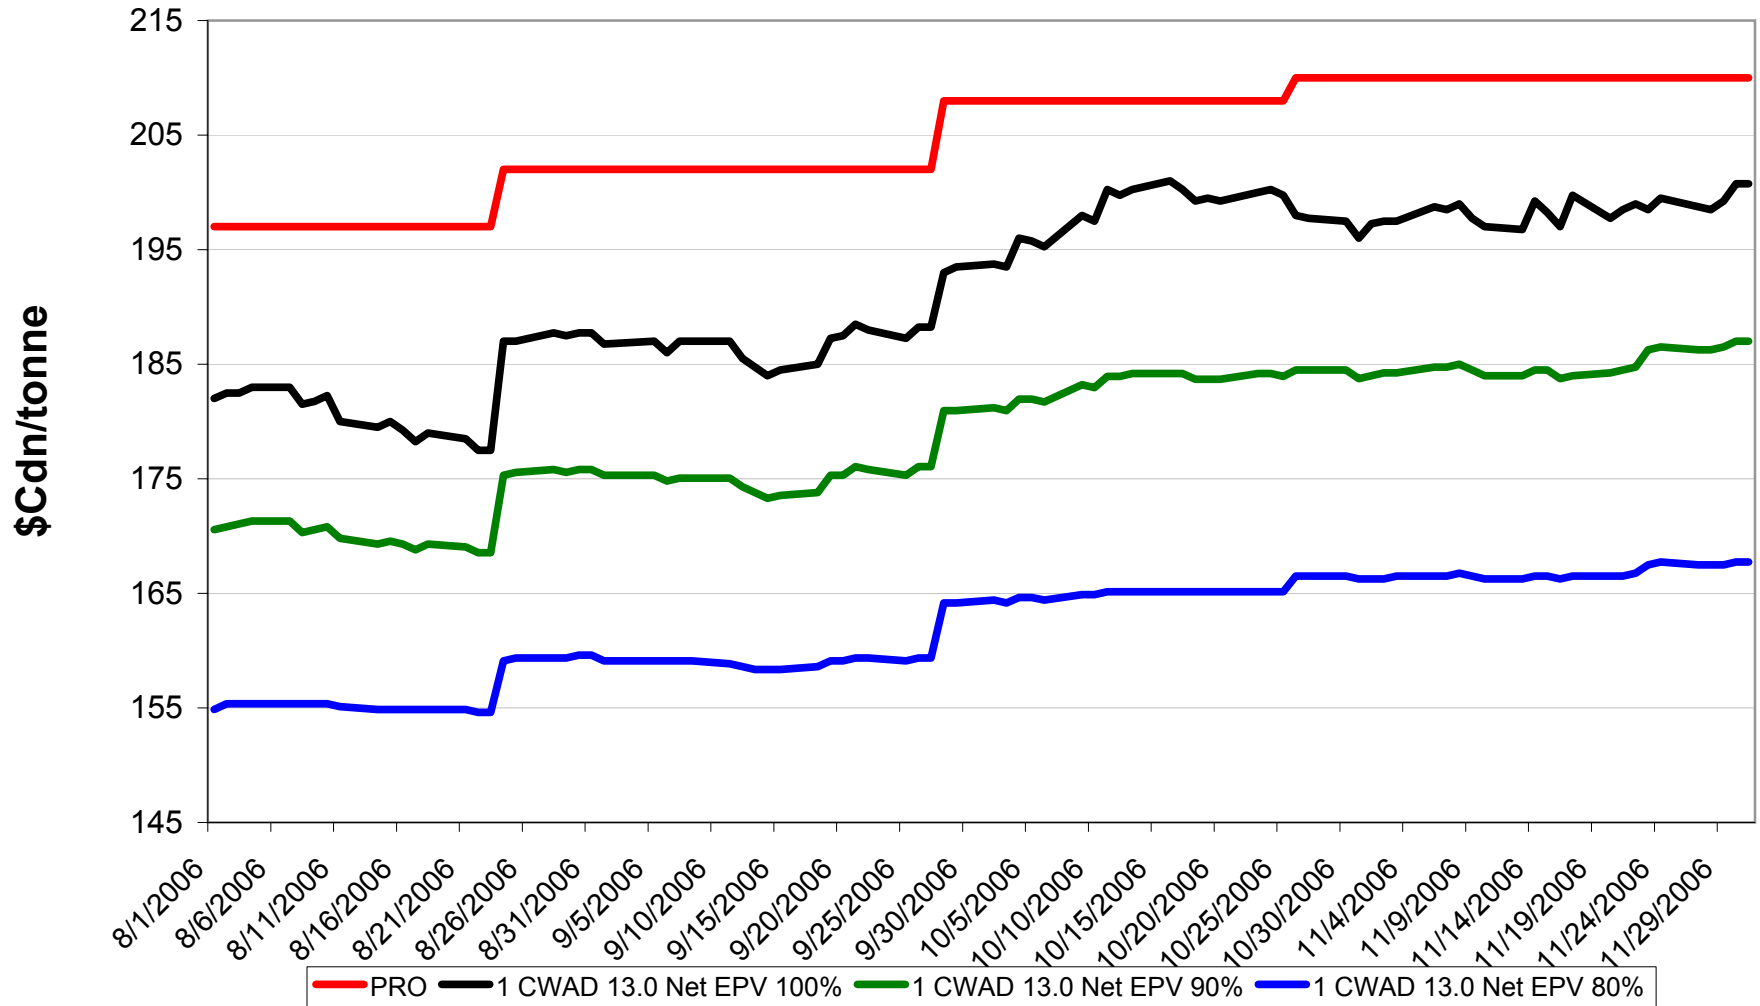

2006/07 1 CWAD 13.0 Net EPVs

Sign up period: Aug. 1, 2006 to July 31, 2007