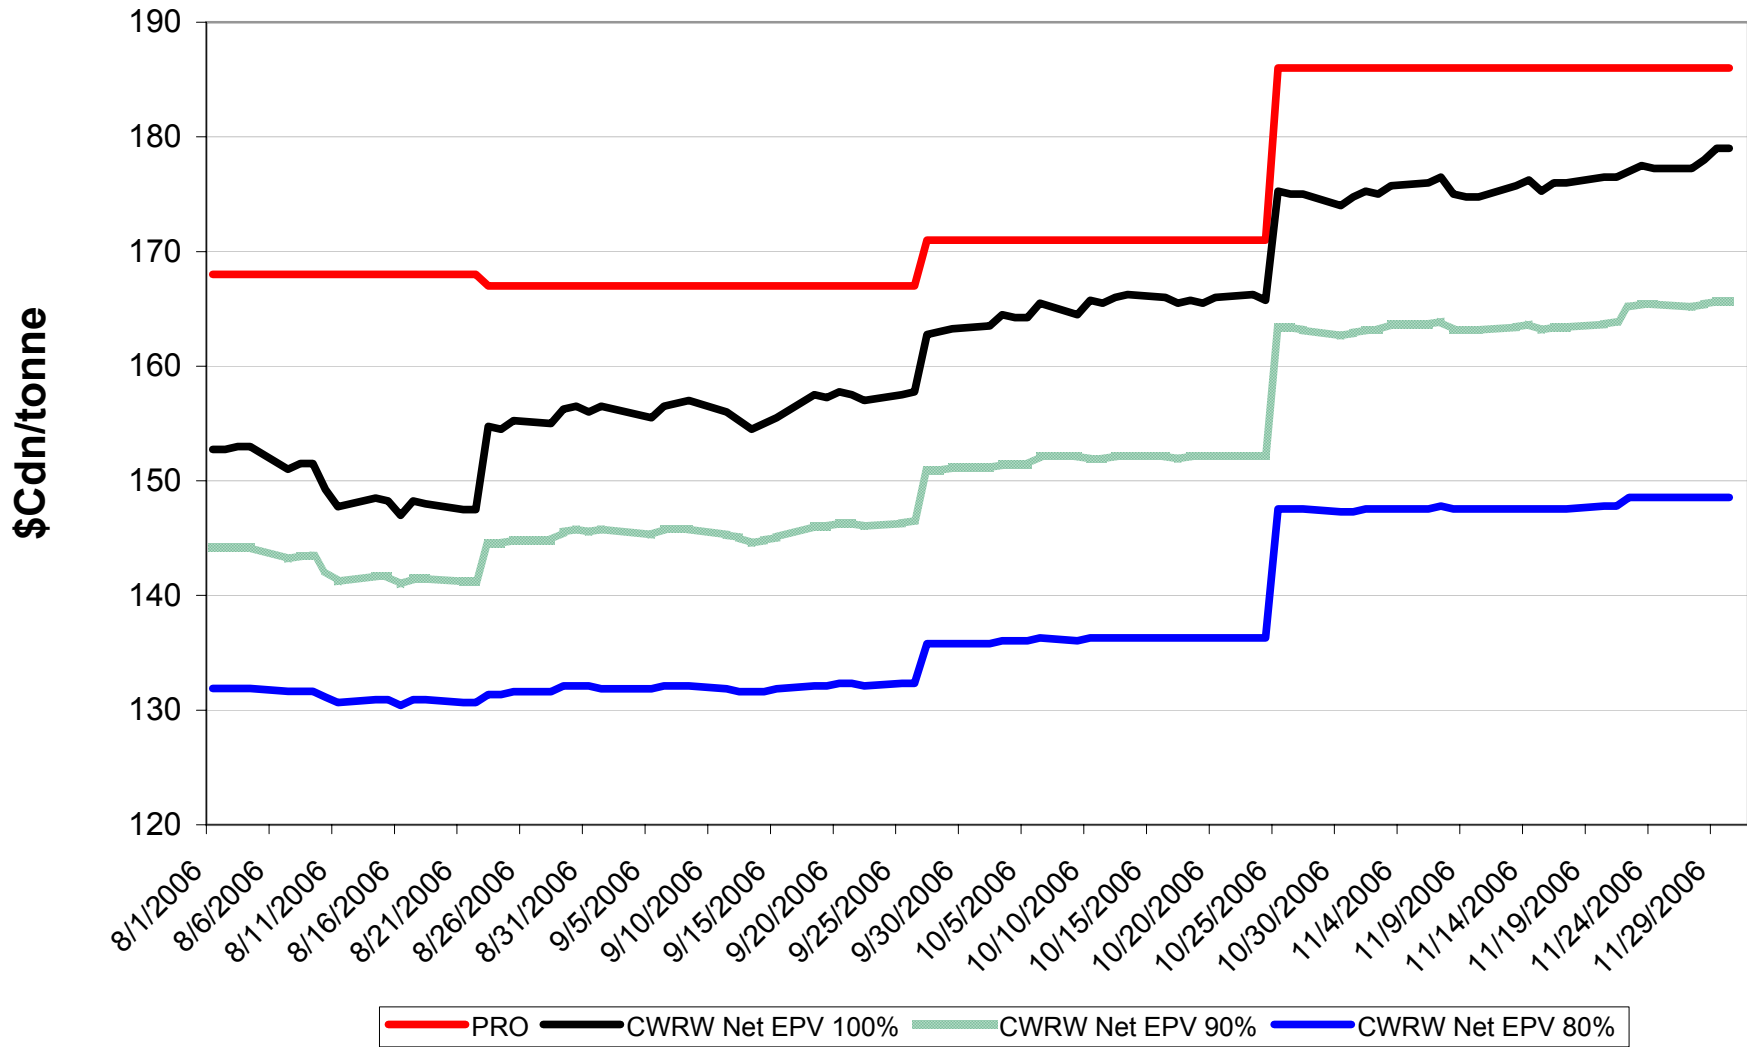

2006/07 1 CWRW Net EPVs

Sign up period: Aug. 01, 2006 to July 31, 2007