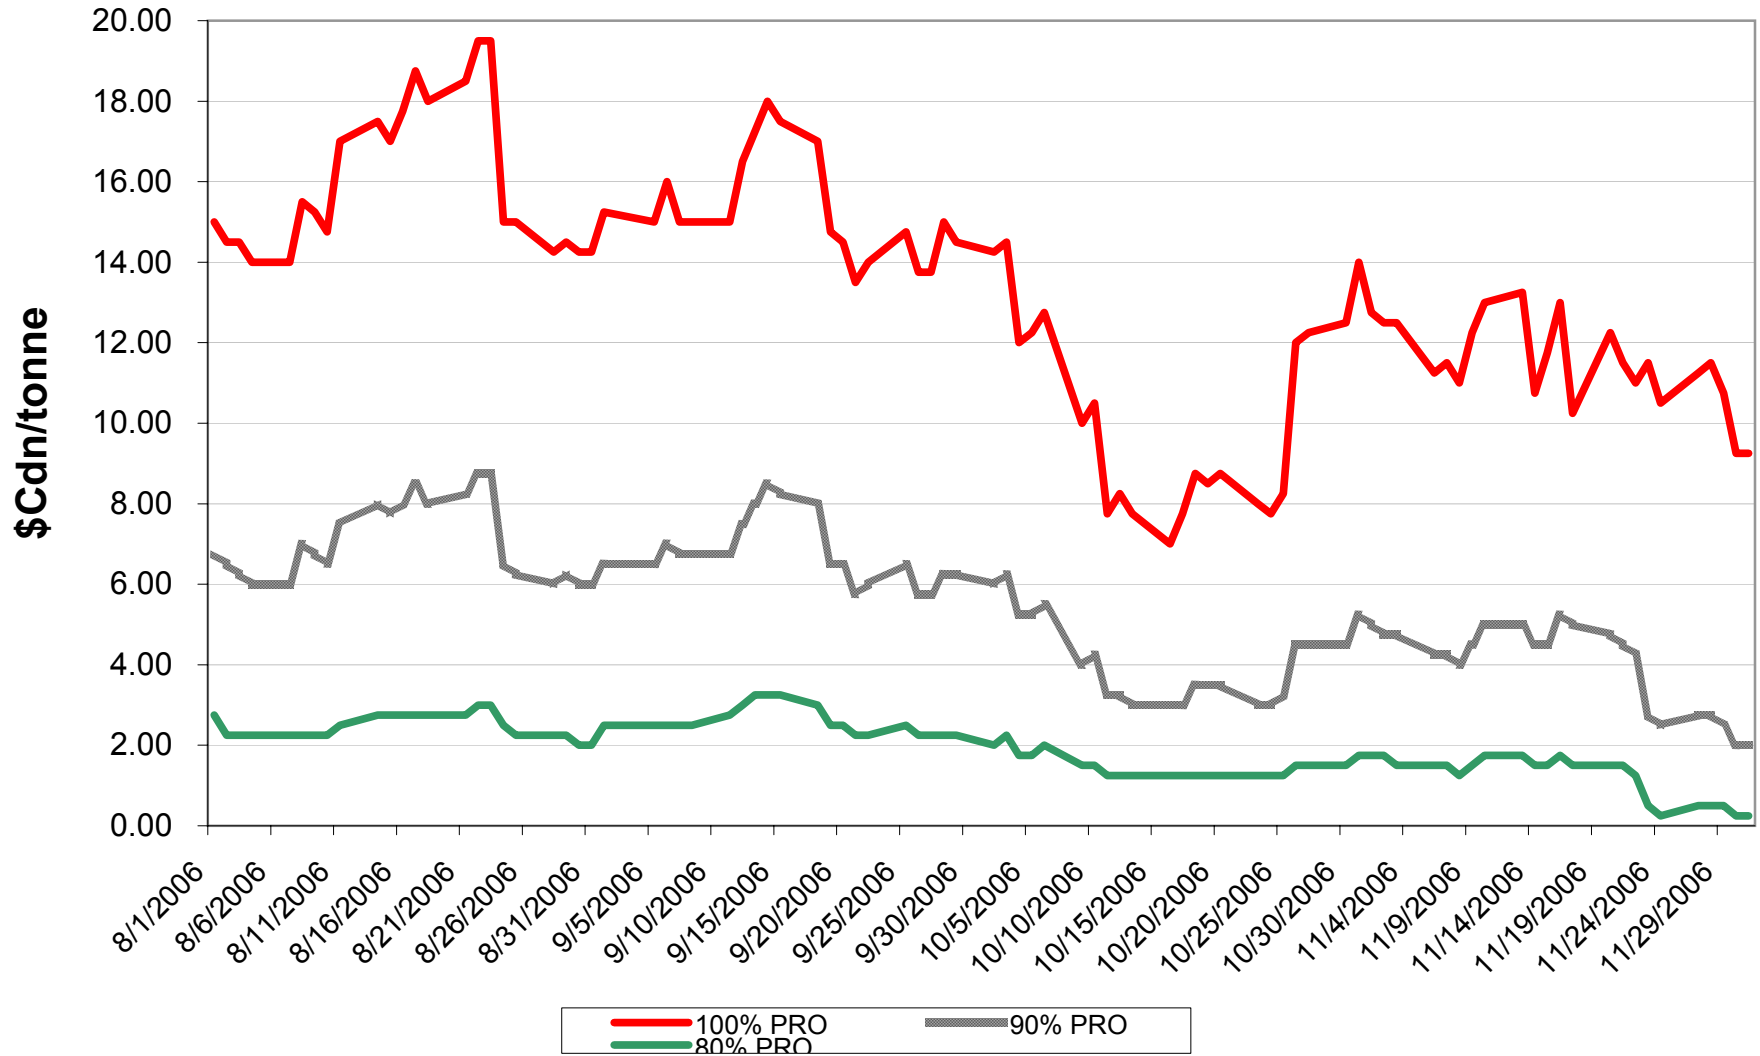

2006/07 1 CWAD 13.0 EPV Discounts

Sign up period: Aug. 1, 2006 to July 31, 2007