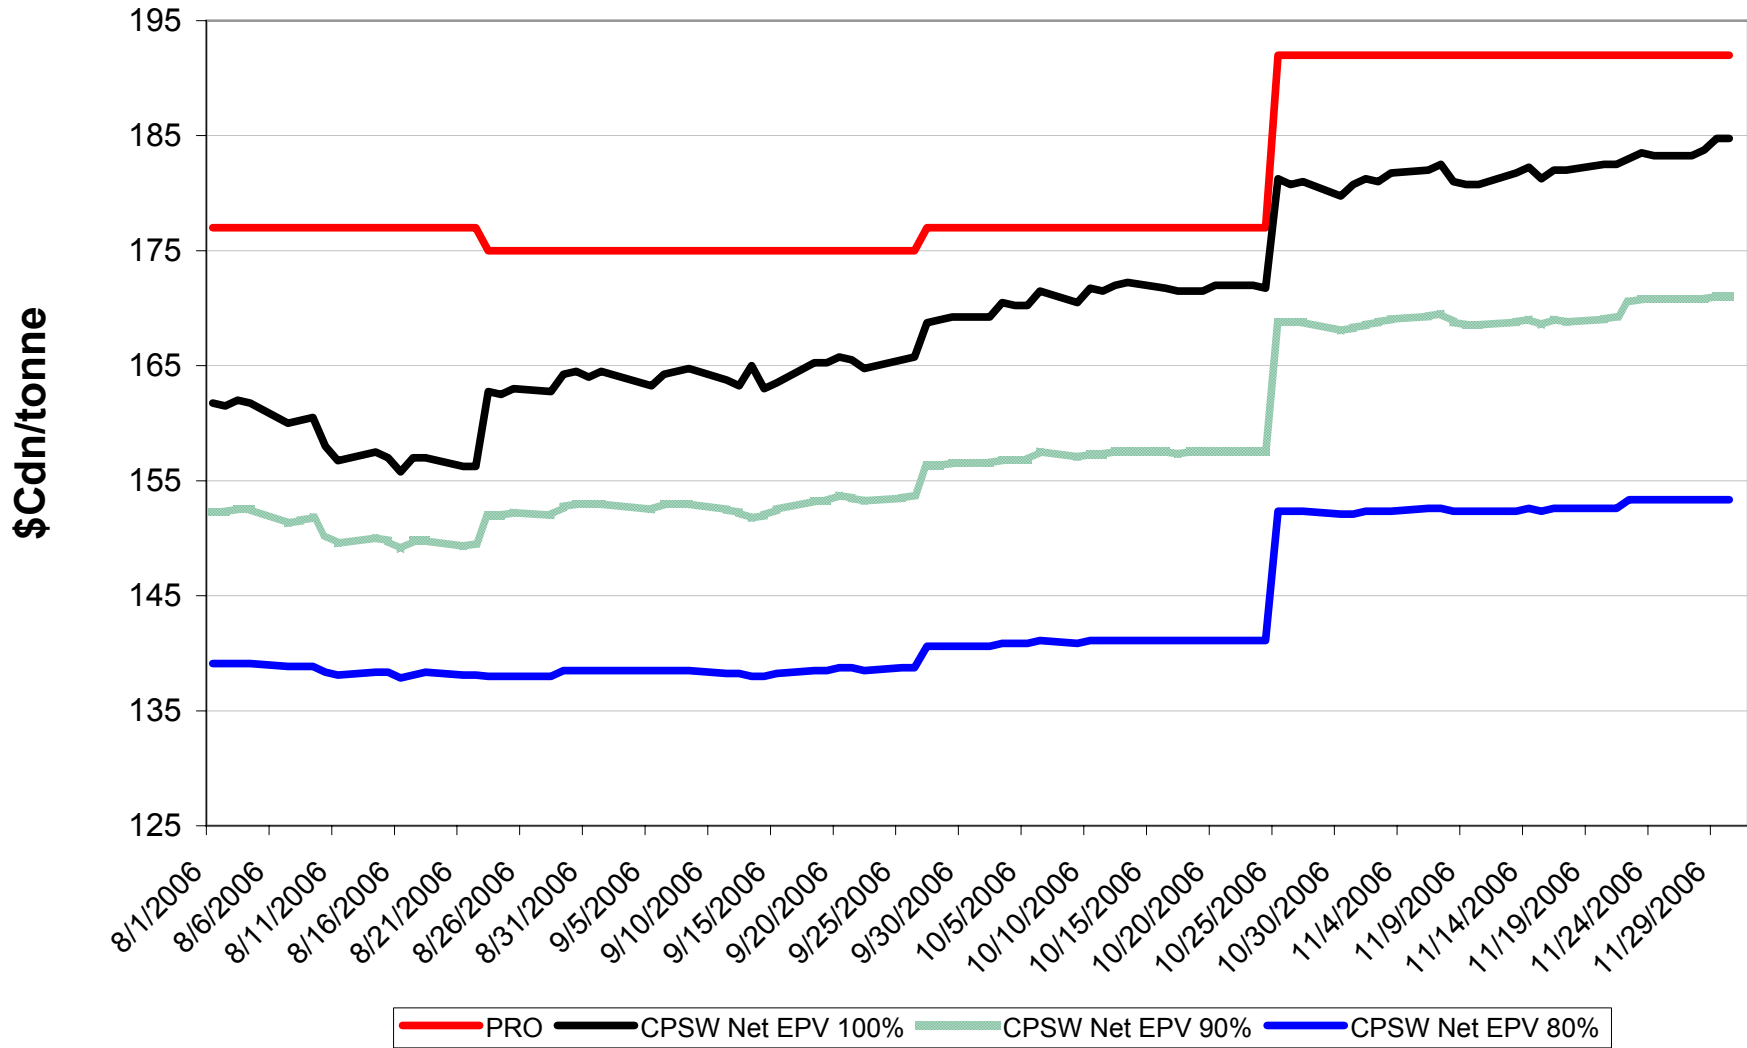

2006/07 1 CPSW Net EPVs

Sign up period: Aug. 01, 2006 to July 31, 2007