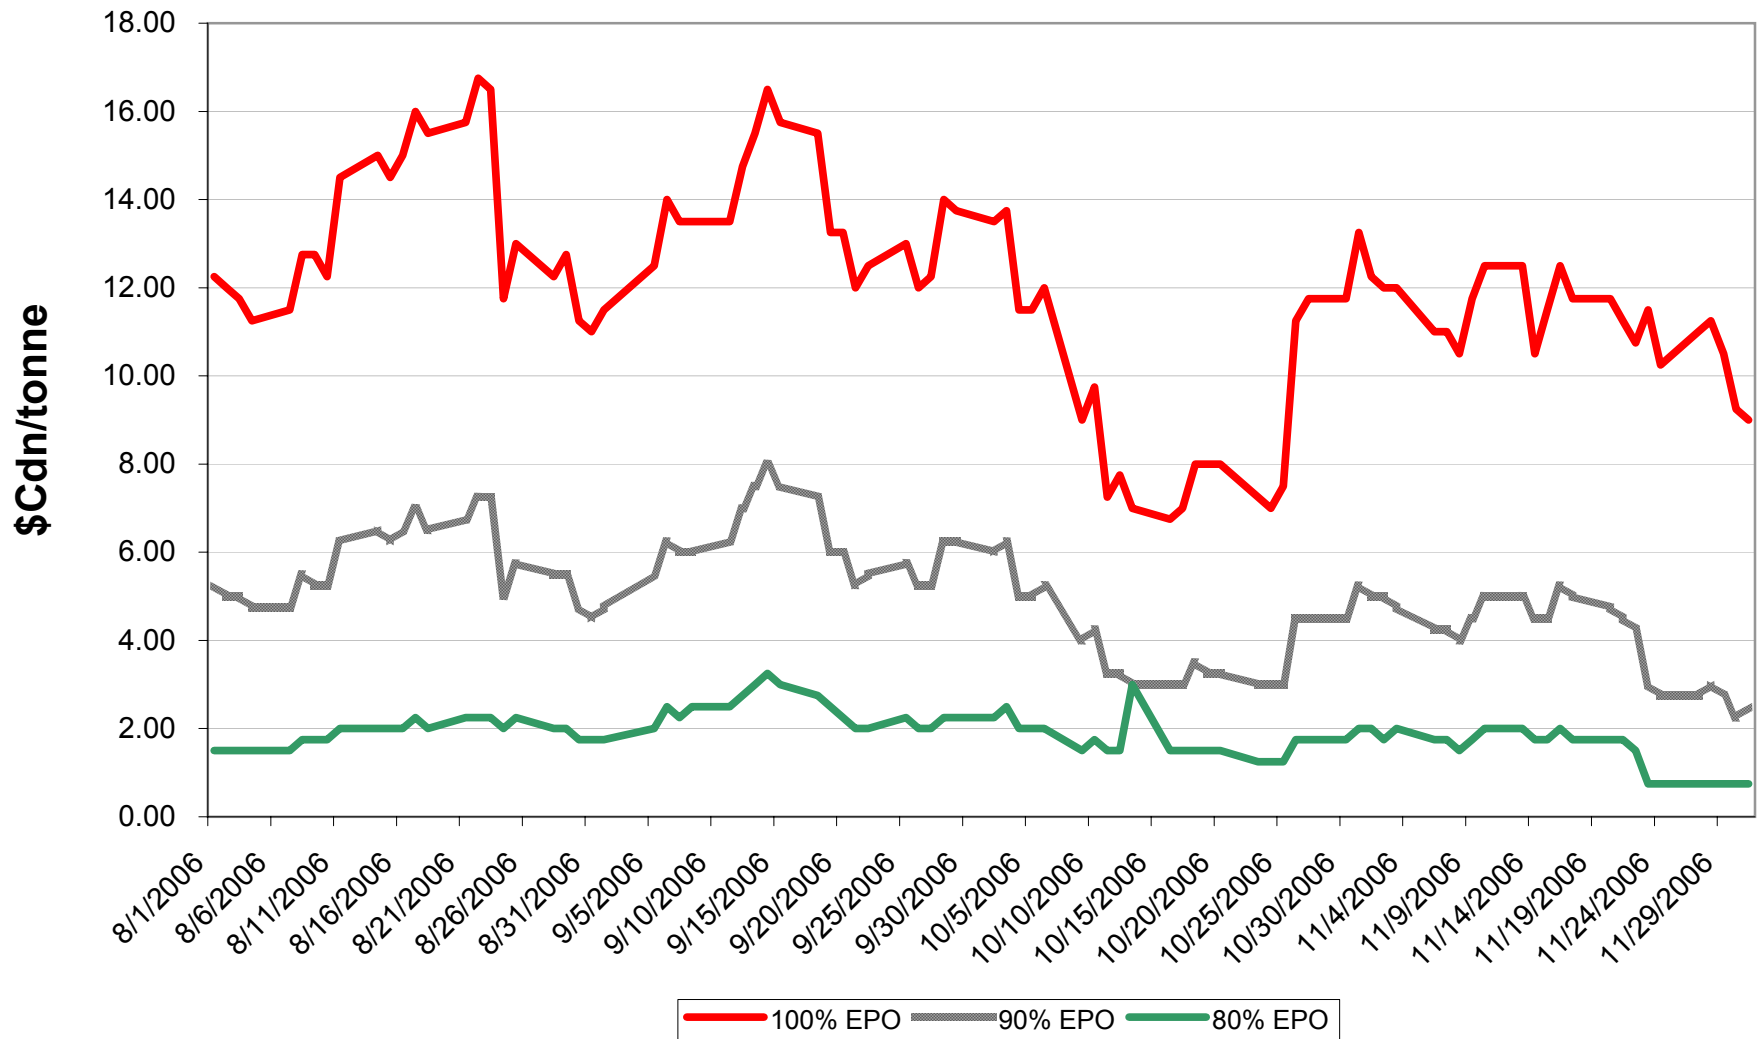

2006/07 4 CW CWAD Durum EPV Discounts

Sign up period: Aug. 1, 2006 to July 31, 2007