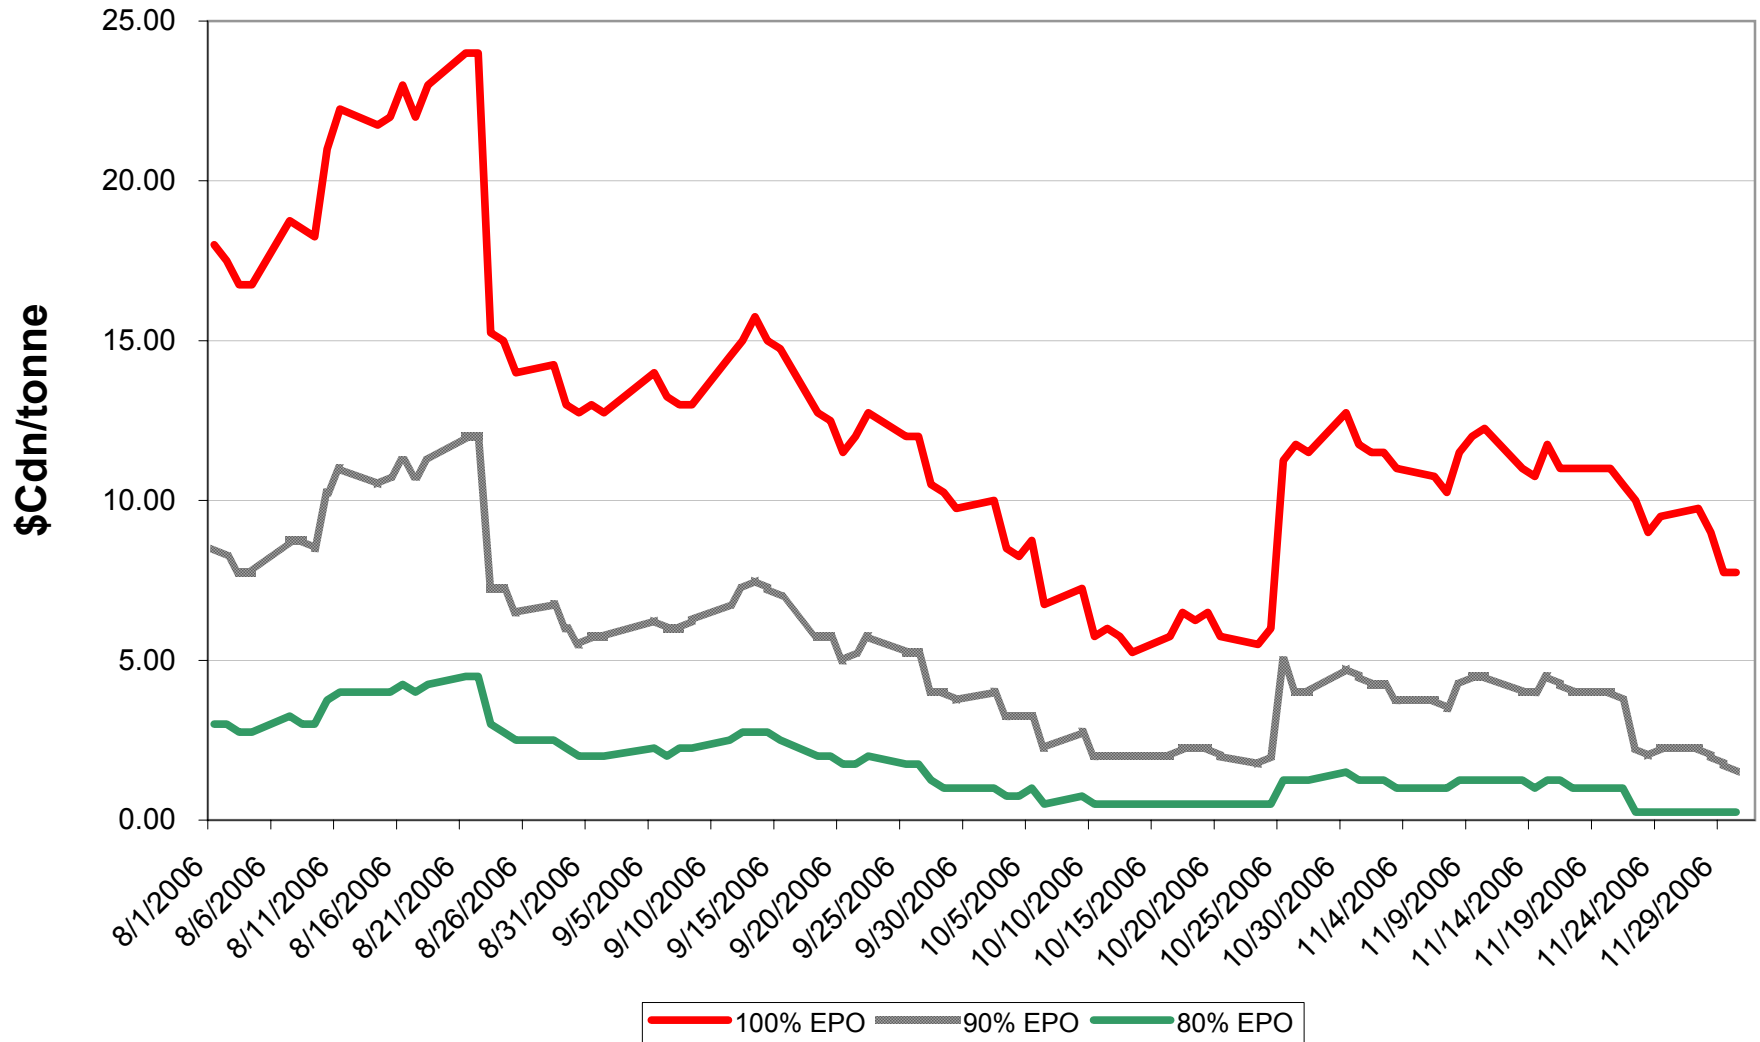

# 2006/07 1 CWRS 13.5 & 1 CWHWS 13.5 Wheat EPV Discounts

Sign up period: Aug. 01, 2006 to July 31, 2007

# 2006/07 1 CWES Wheat EPV Discounts

Sign up period: Aug. 01, 2006 to July 31, 2007