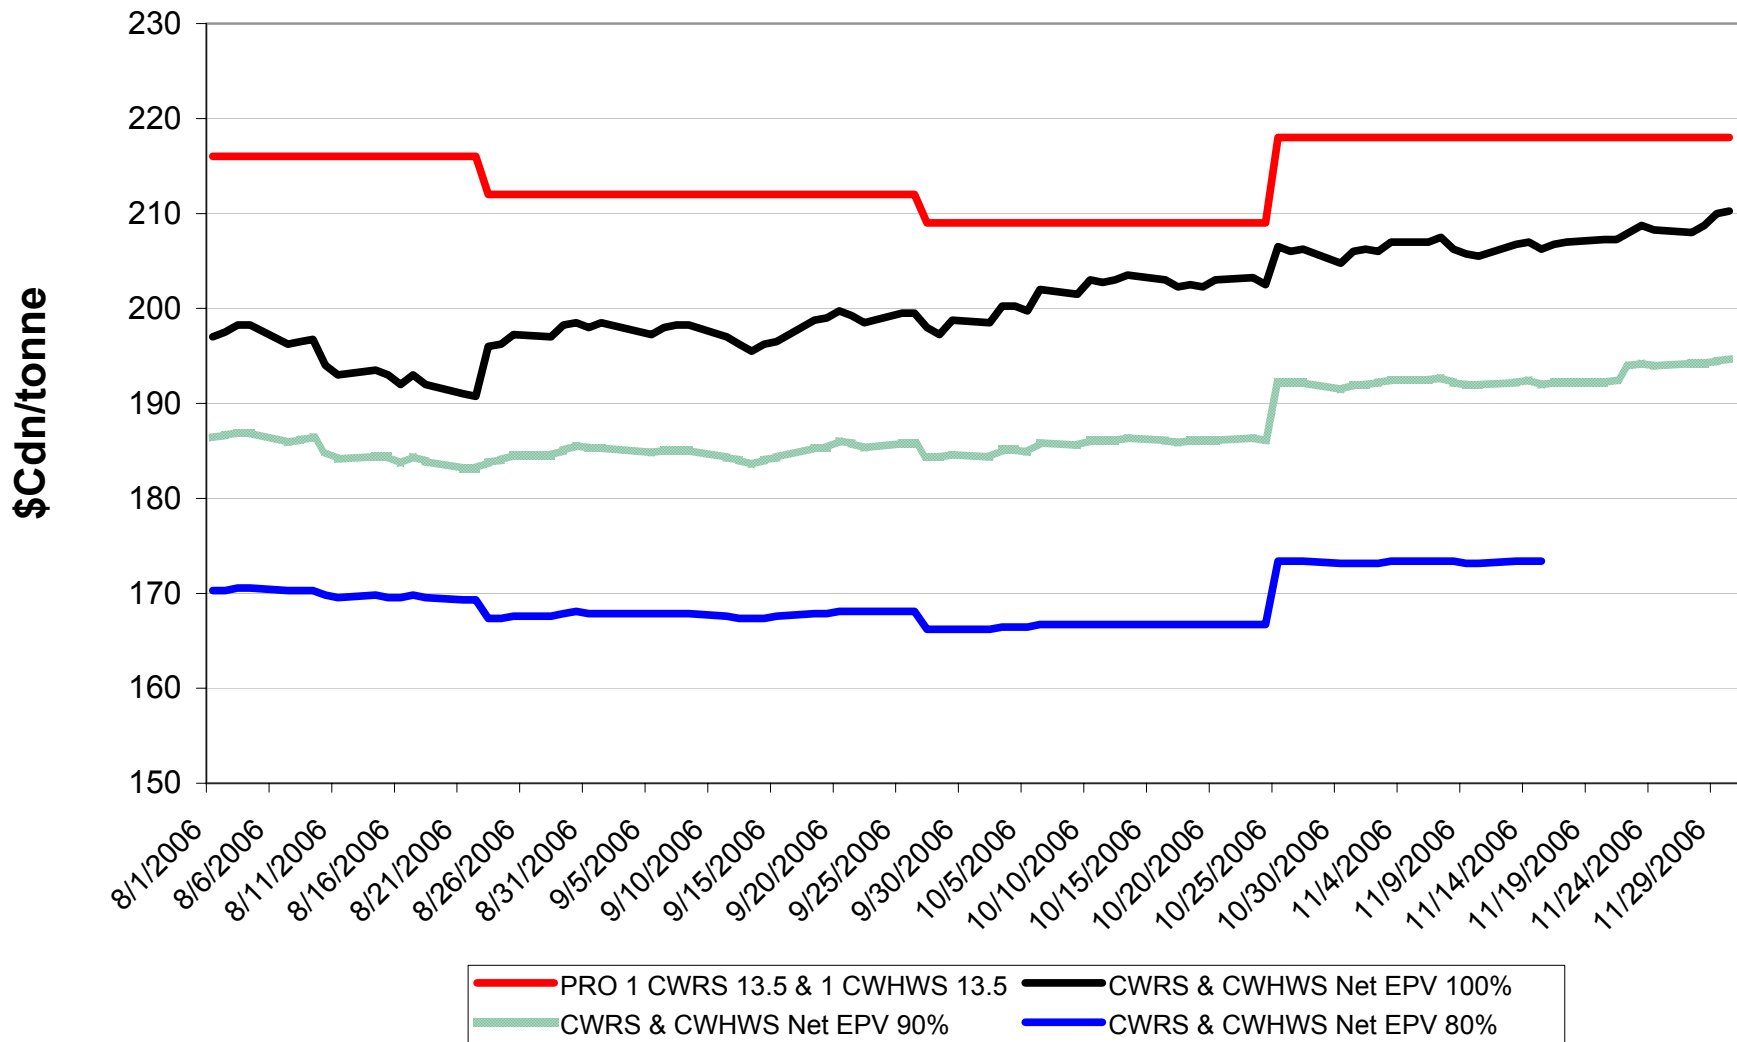

2006/07 1 CWRS 13.5 & 1 CWHWS 13.5 Net EPVs

Sign up period: Aug. 1, 2006 to July 31, 2007