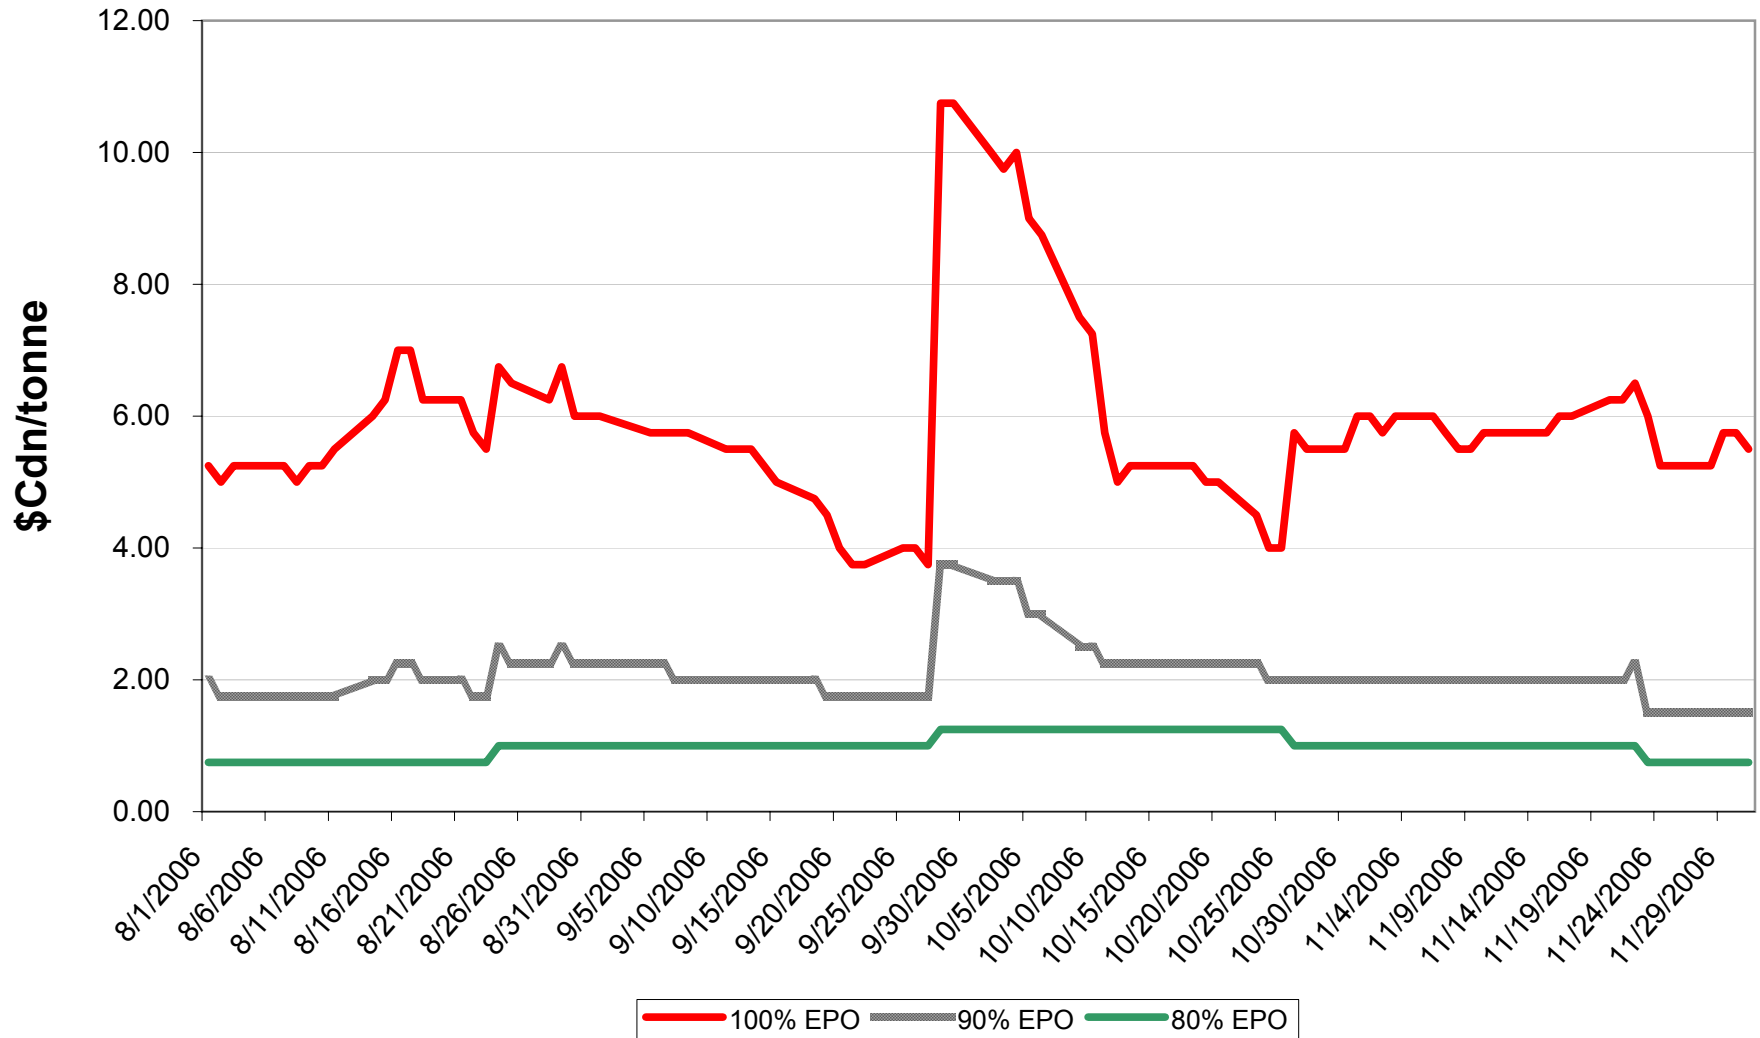

2006/07 CW FEED Wheat EPV Discounts

Sign up period: Aug. 1, 2006 to July 31, 2007