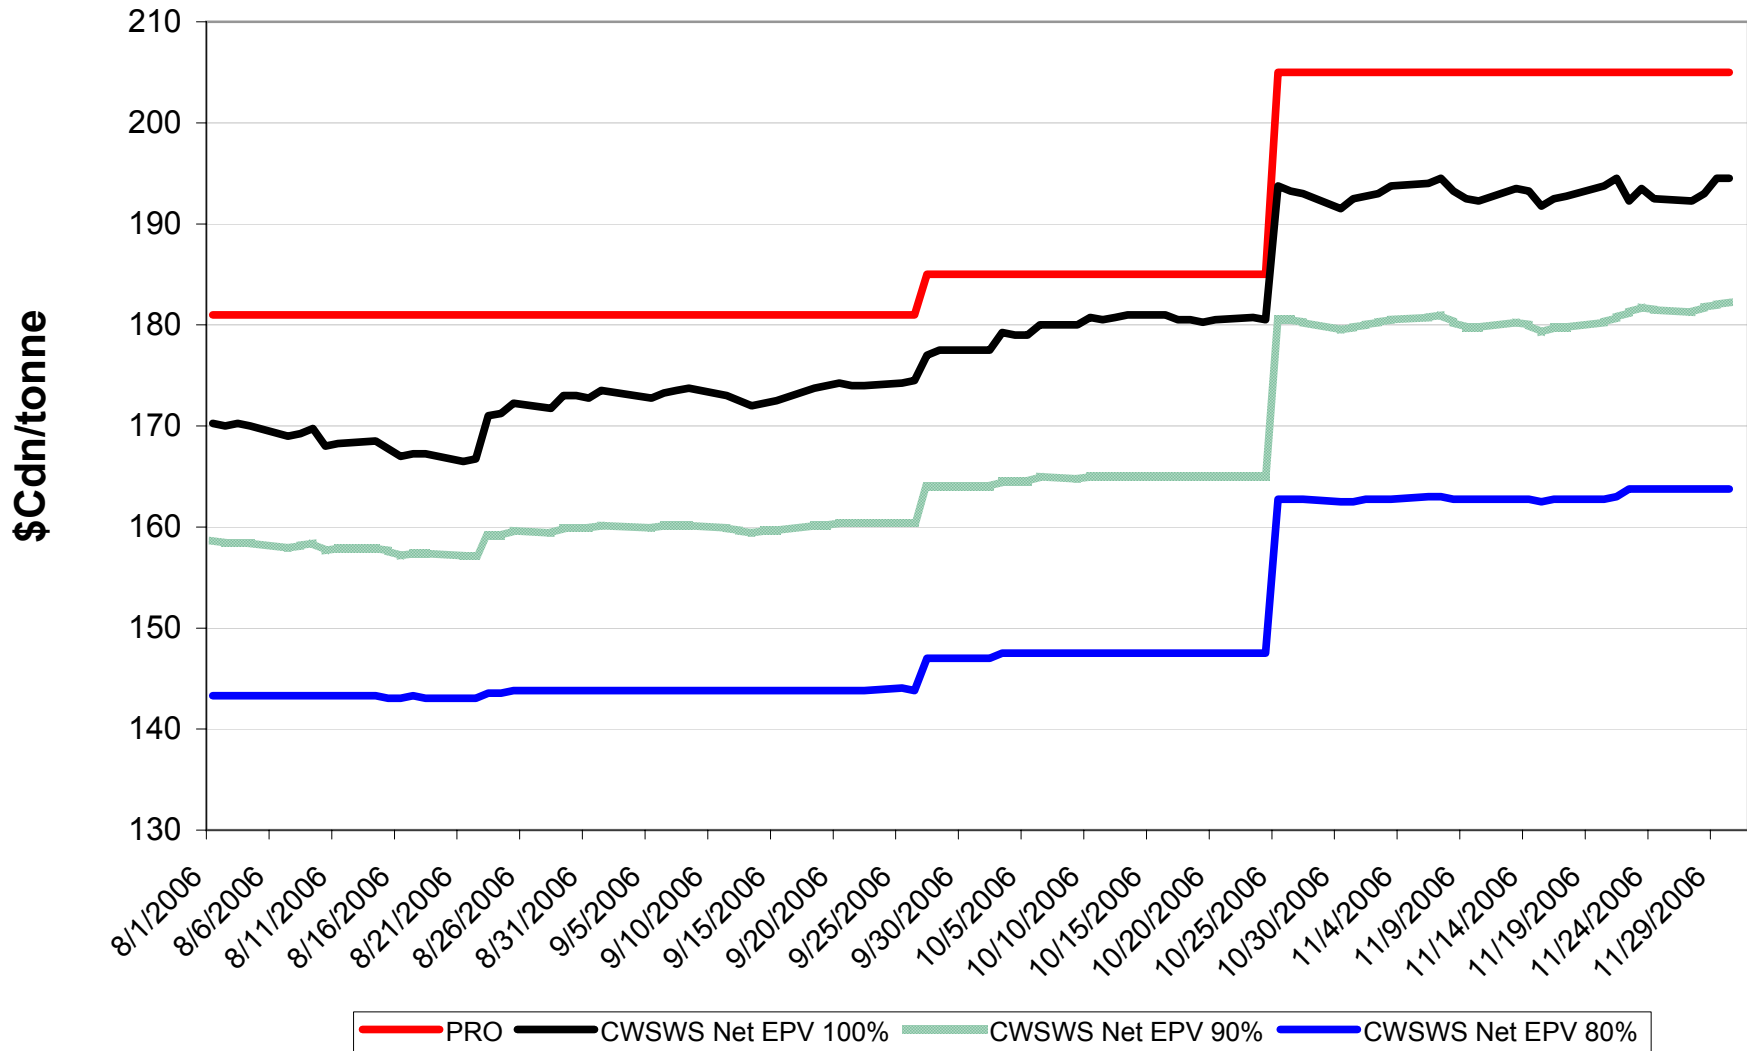

2006/07 1 CWSWS Net EPVs

Sign up period: Aug. 01, 2006 to July 31, 2007