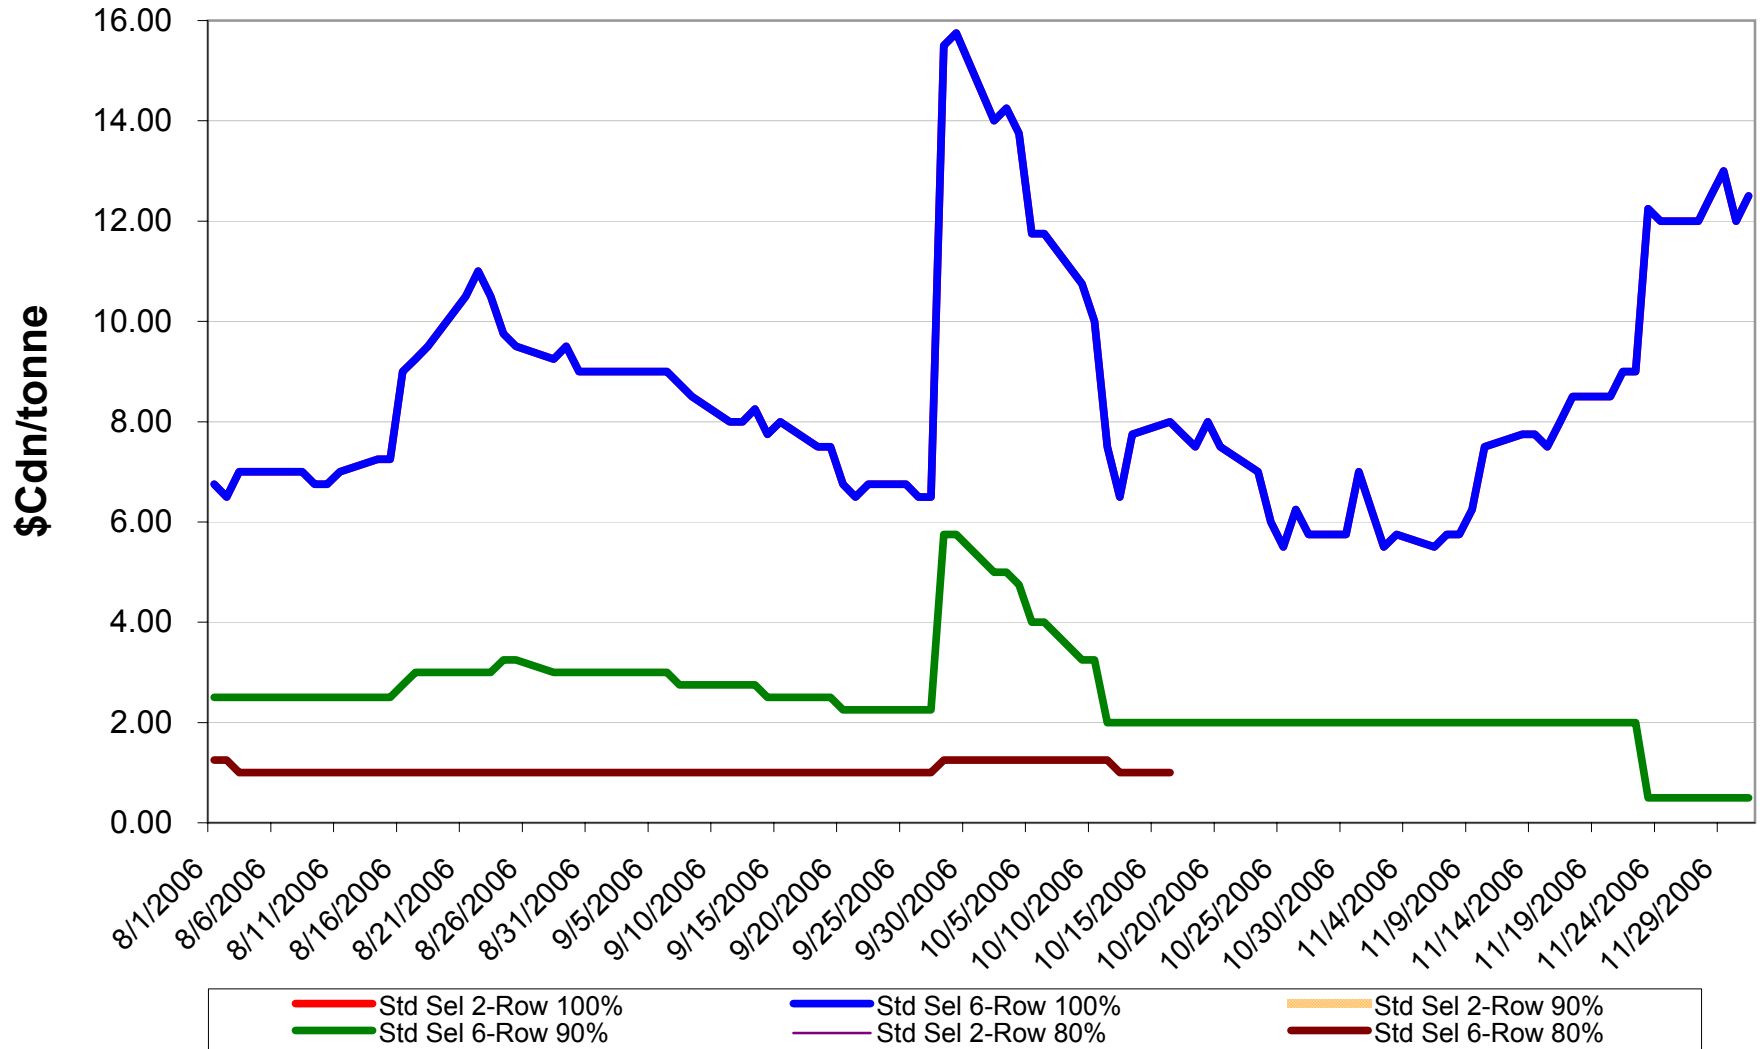

2006/07 Selected Barley EPV Discounts

Sign up period: Aug. 1, 2006 to July 31, 2007