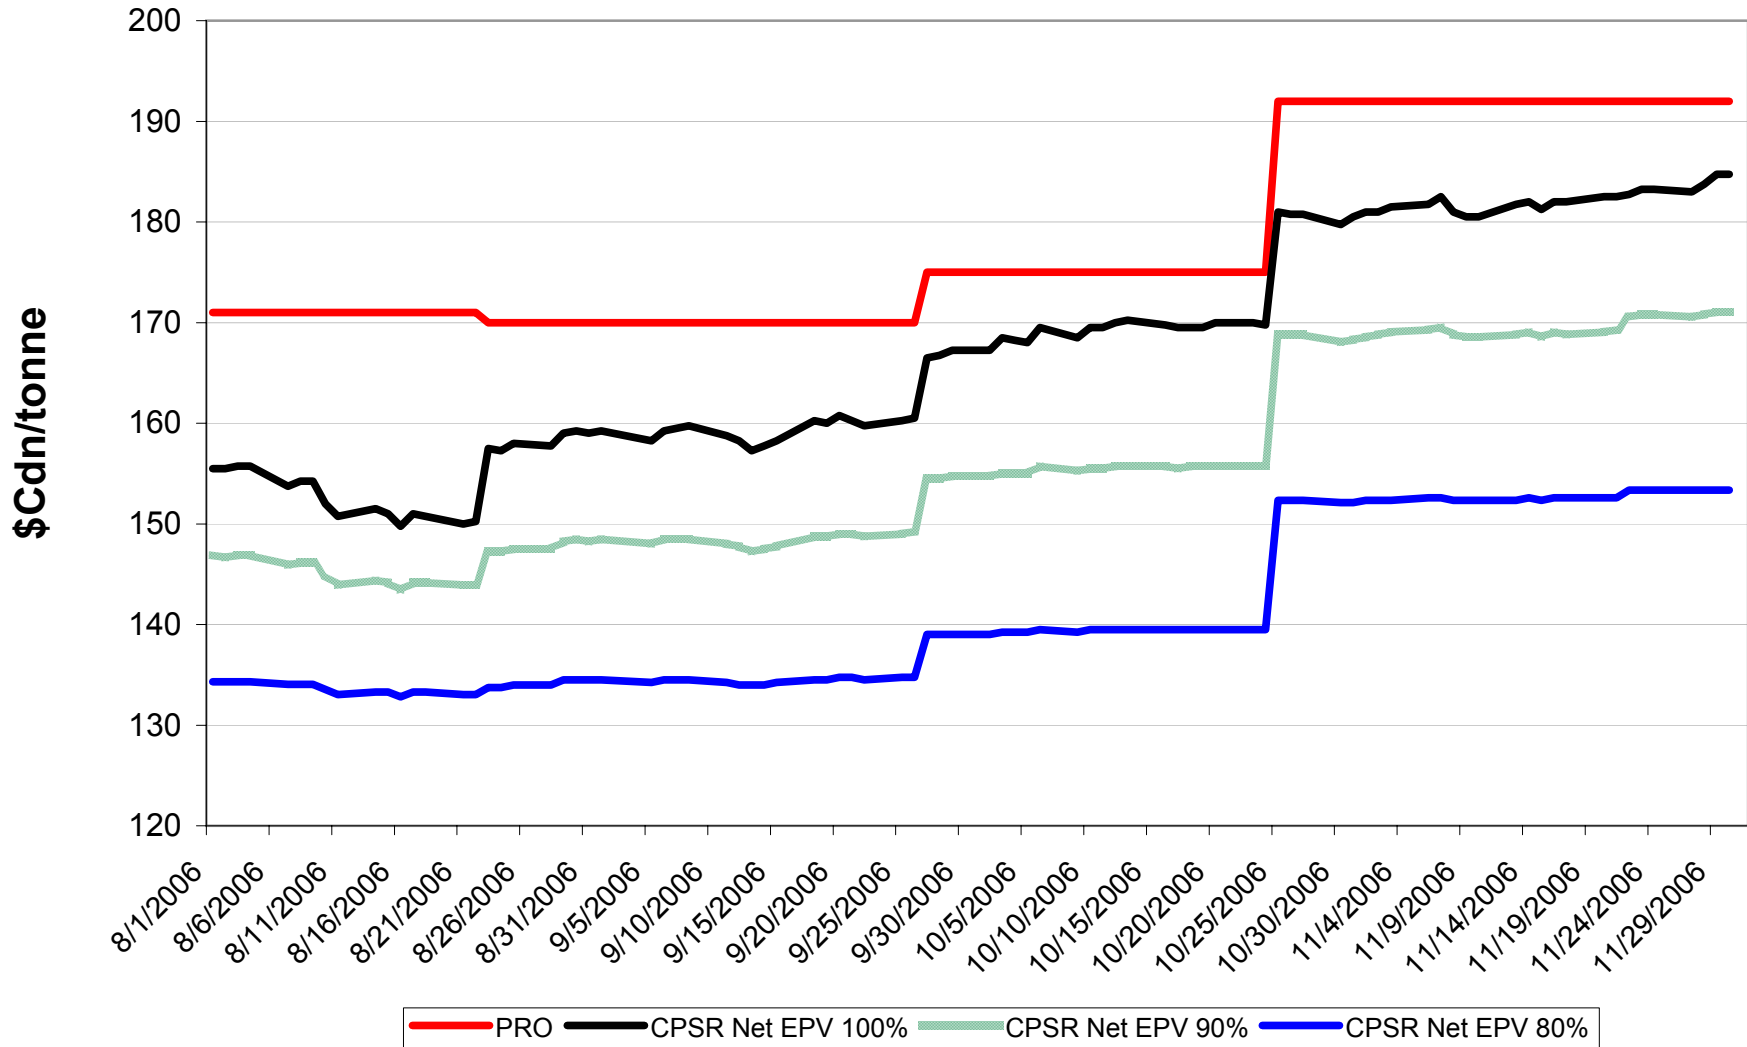

2006/07 1 CPSR Net EPVs

Sign up period: Aug. 01, 2006 to July 31, 2007