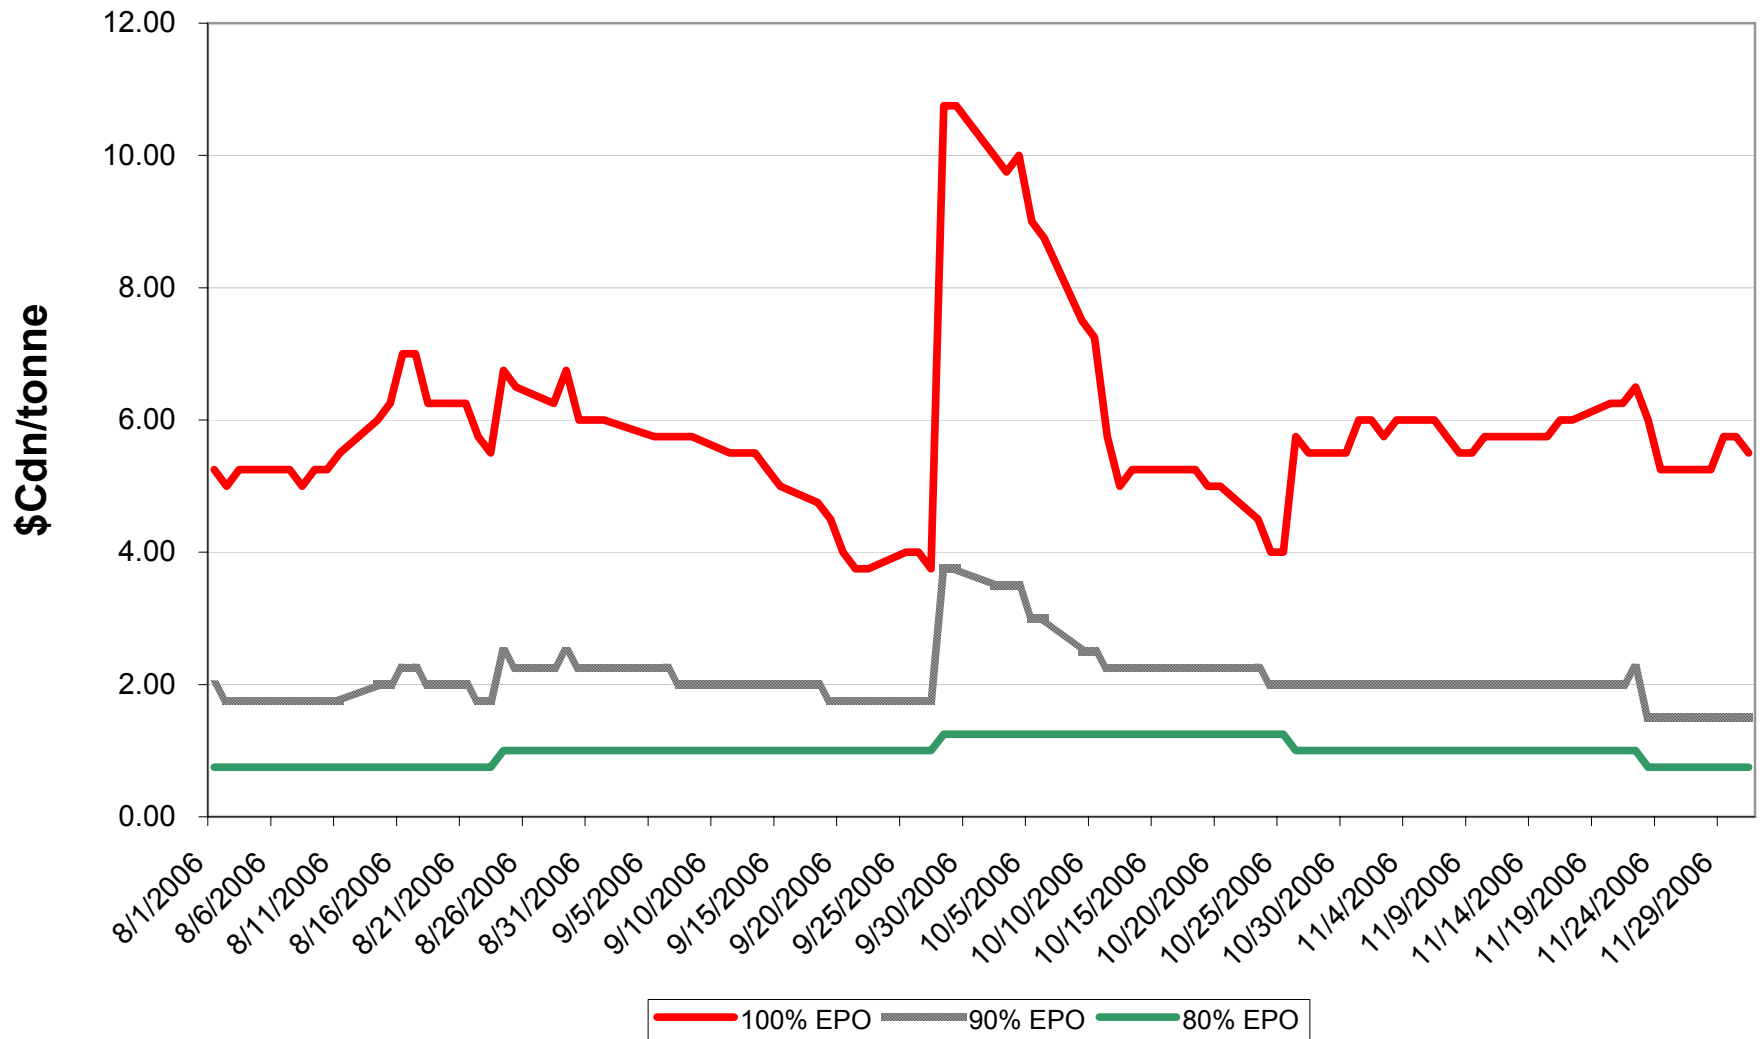

2006/07 5 CW CWAD Durum EPV Discounts

Sign up period: Aug 1, 2006 to July 31, 2007