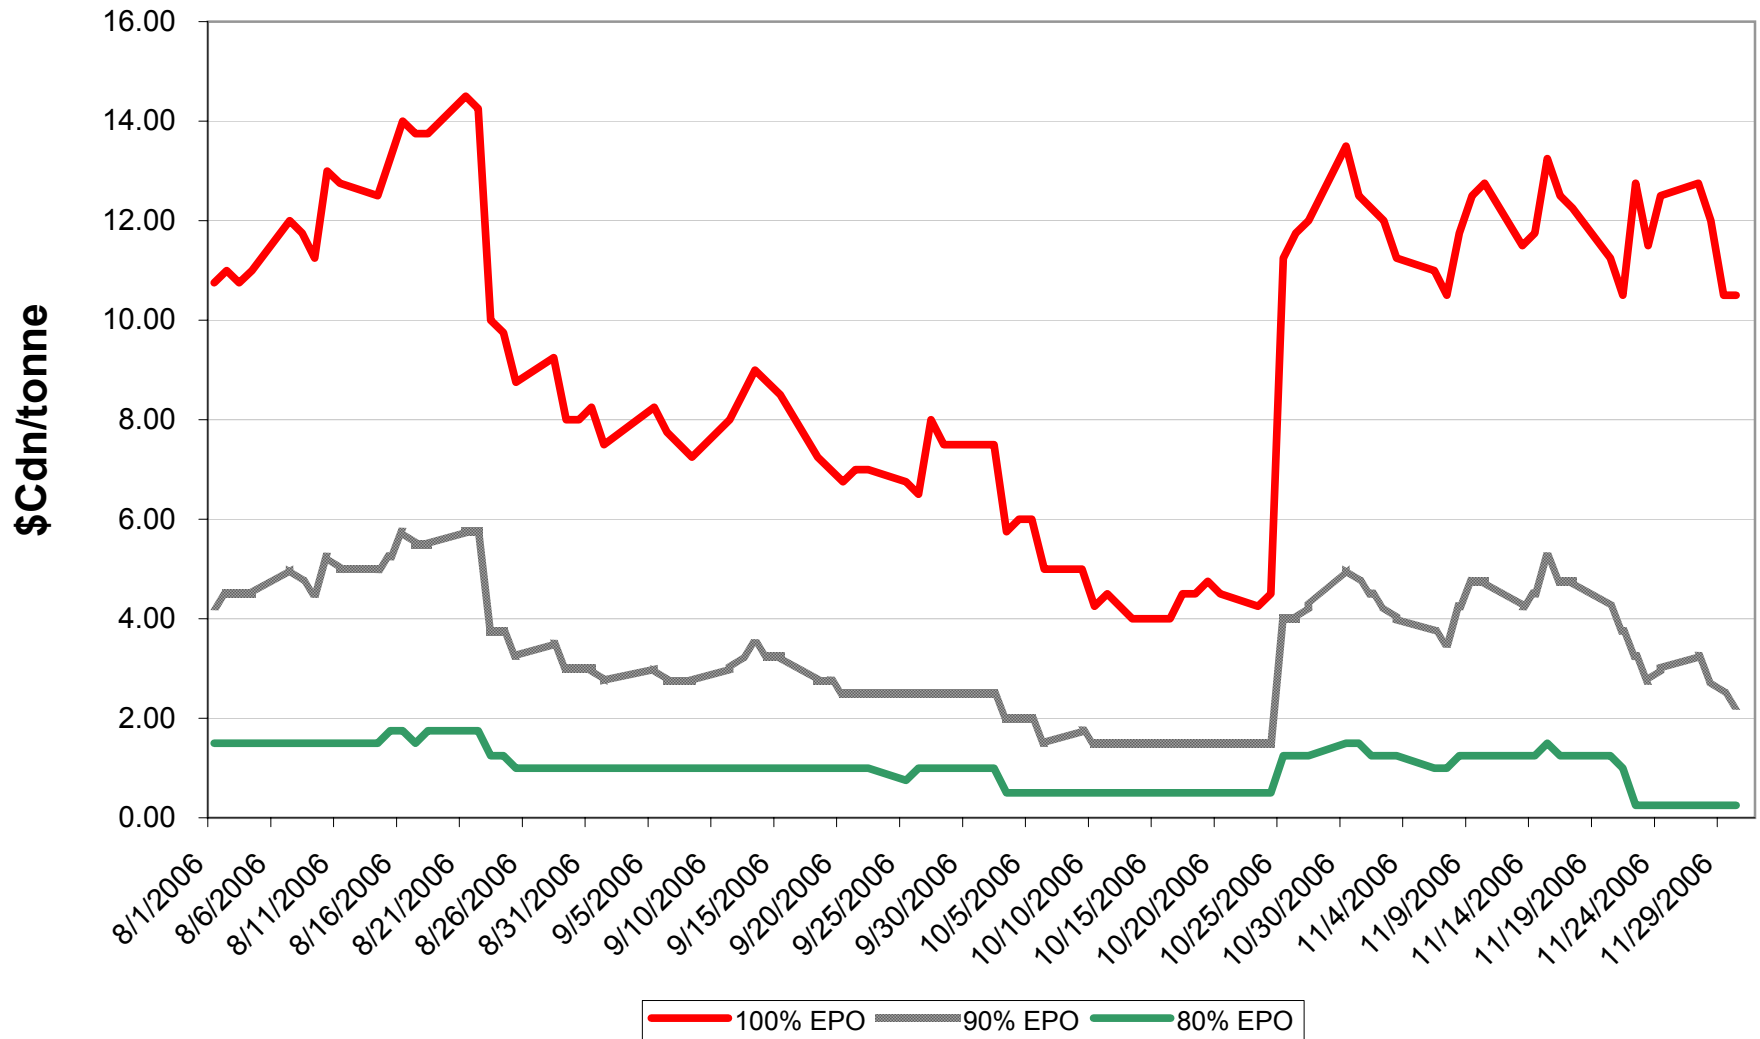

2006/07 1 CWSWS EPV Discounts

Sign up period: Aug. 01, 2006 to July 31, 2007