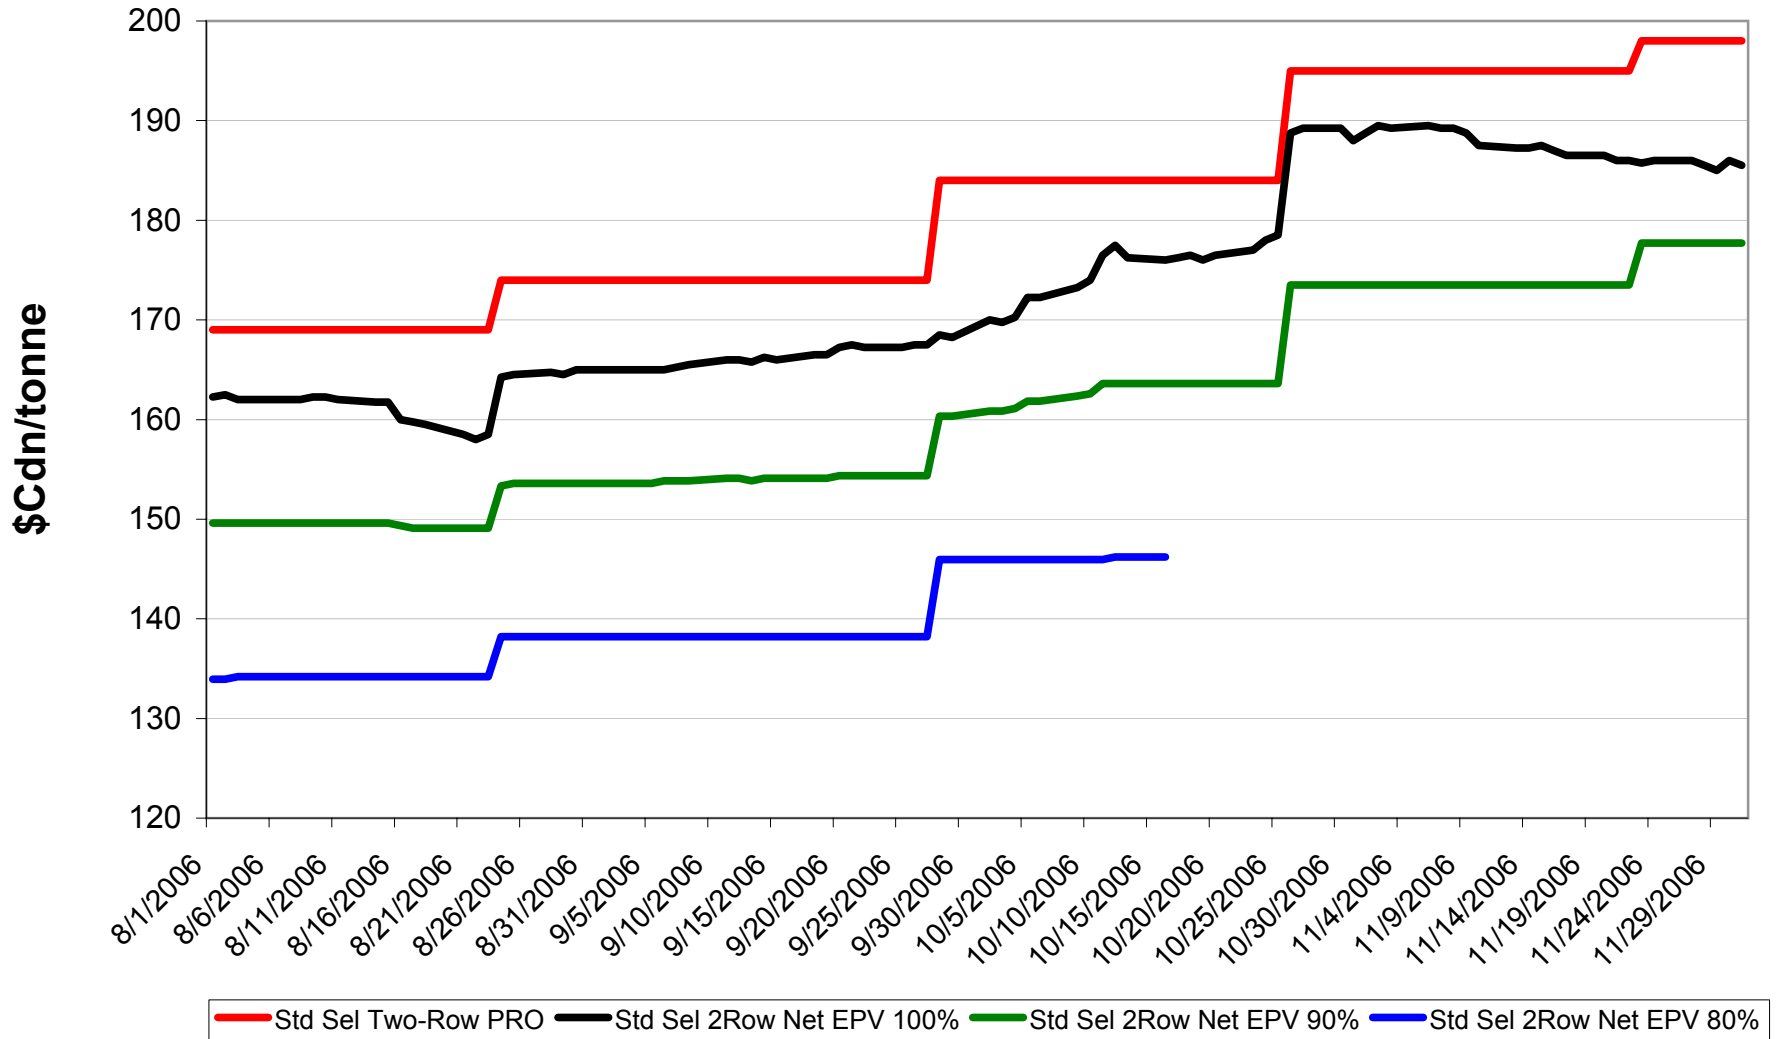

2006/07 Std Select Two-Row Net EPVs

Sign up period: Aug. 01, 2006 to July 31, 2007