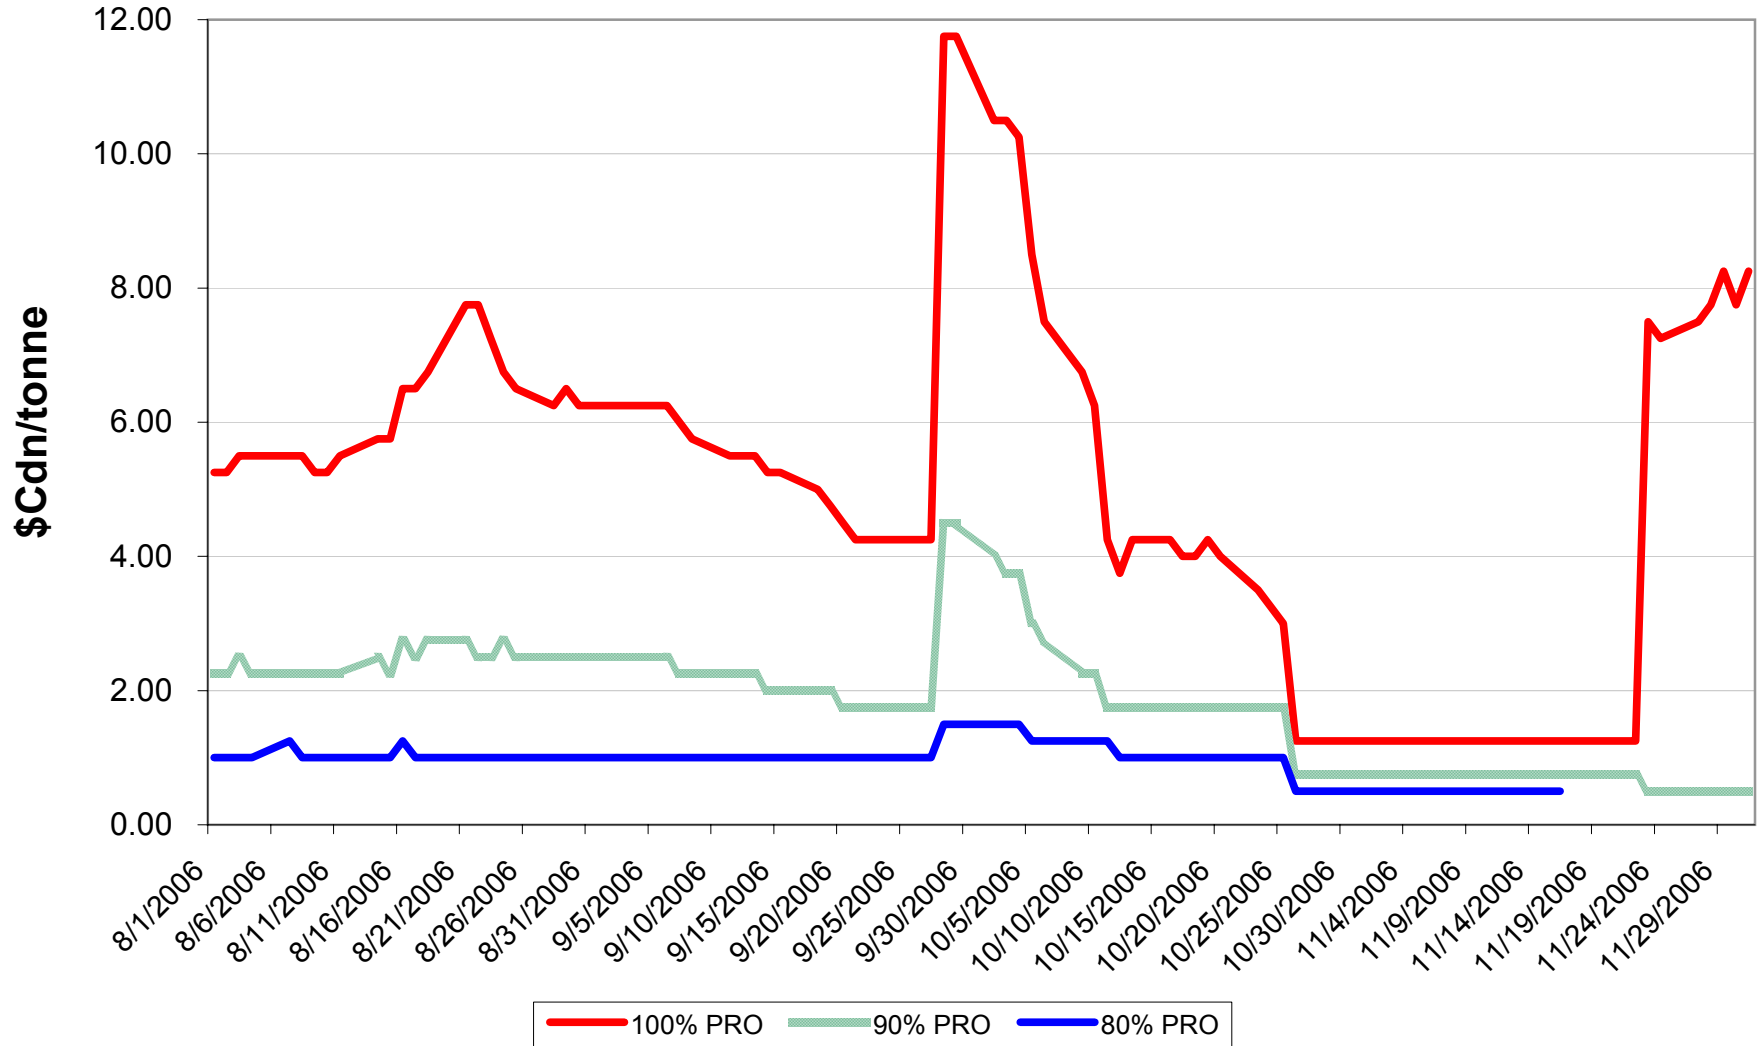

# 2006/07 5 CW CWAD Durum EPV Discounts

Sign up period: Aug 1, 2006 to July 31, 2007

# 2006/07 1 CW Barley EPV Discounts - Pool A

Sign up period: Aug. 1, 2006 to January 31, 2007