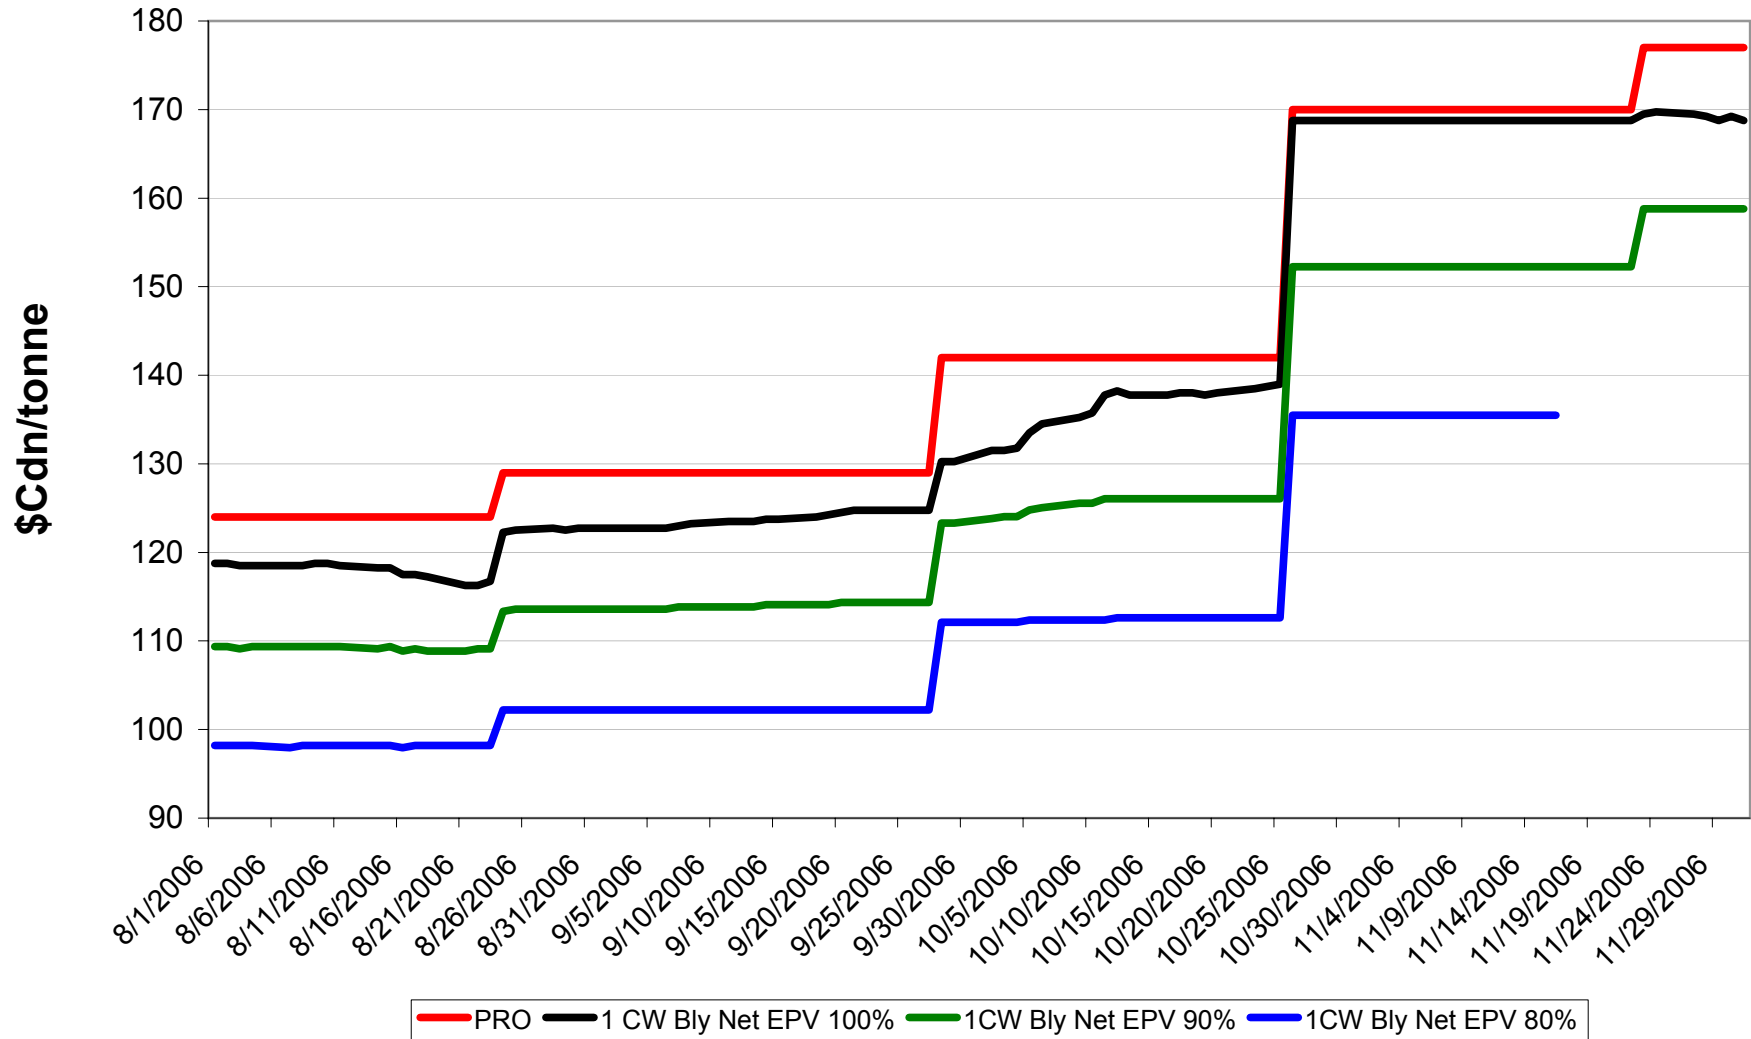

2006/07 1 CW Barley Net EPVs - Pool A

Sign up period: Aug. 01, 2006 to January 31, 2007