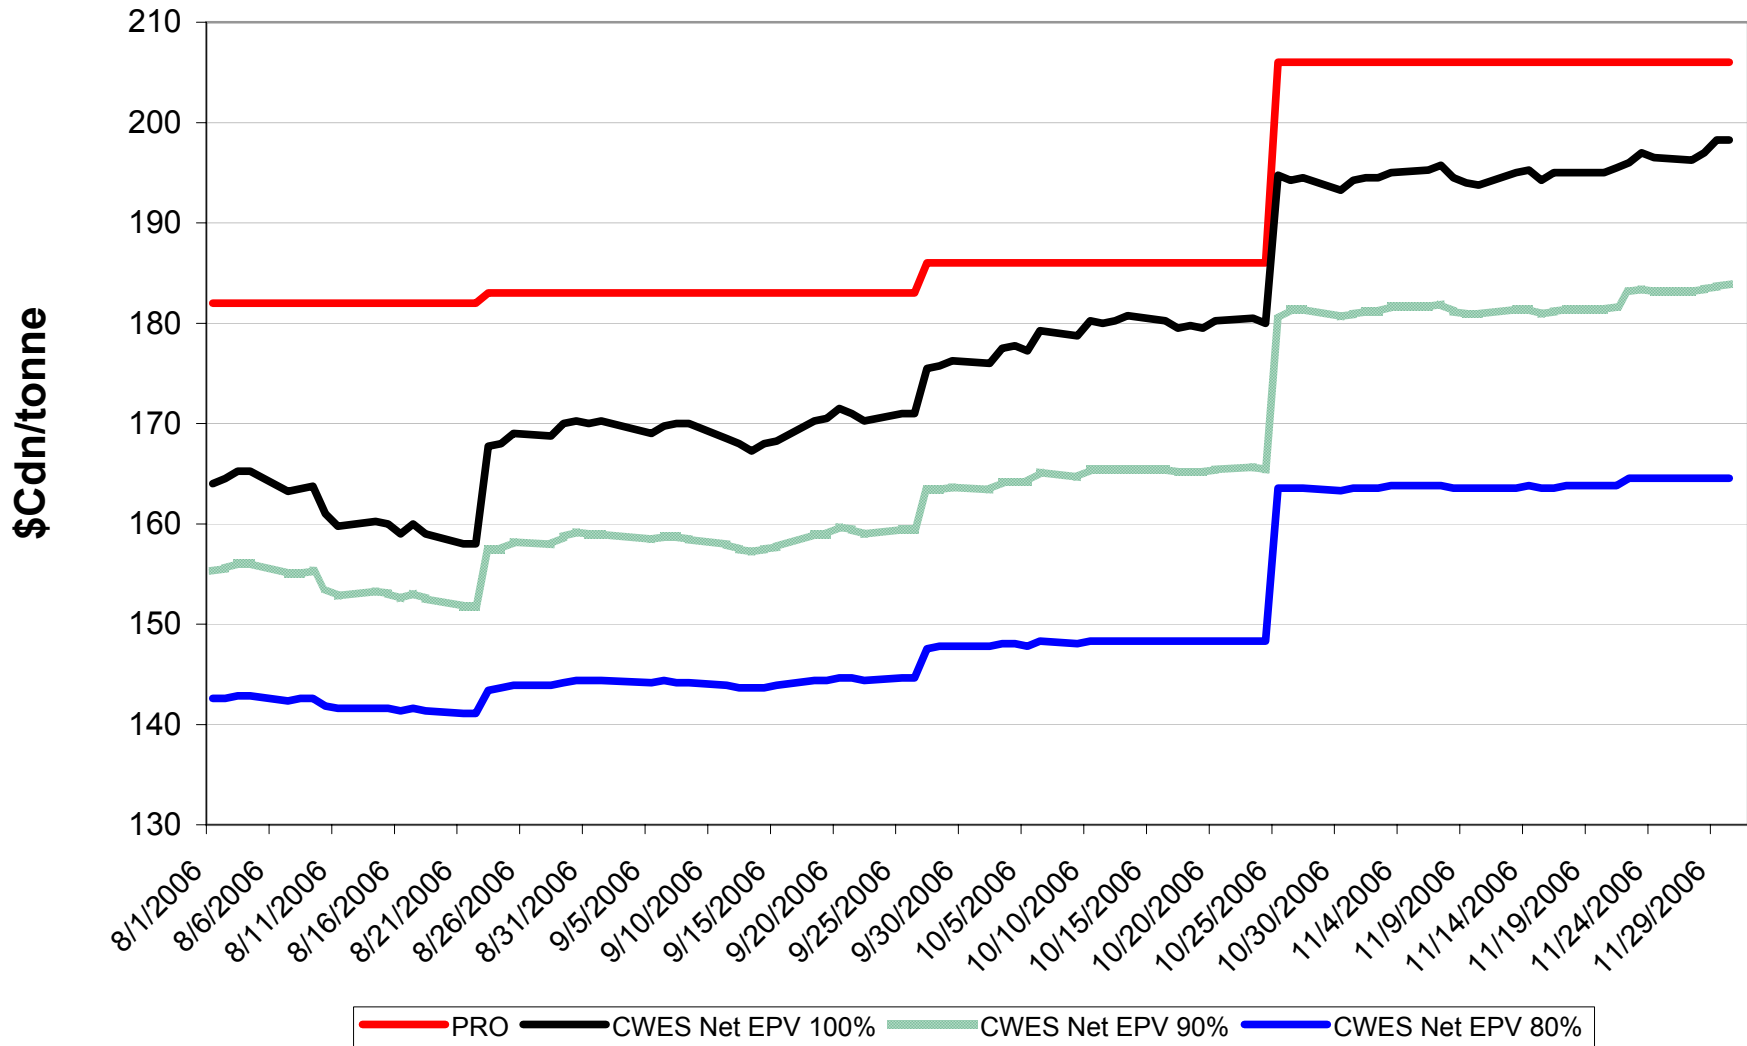

2006/07 1 CWES Net EPVs

Sign up period: Aug. 01, 2006 to July 31, 2007