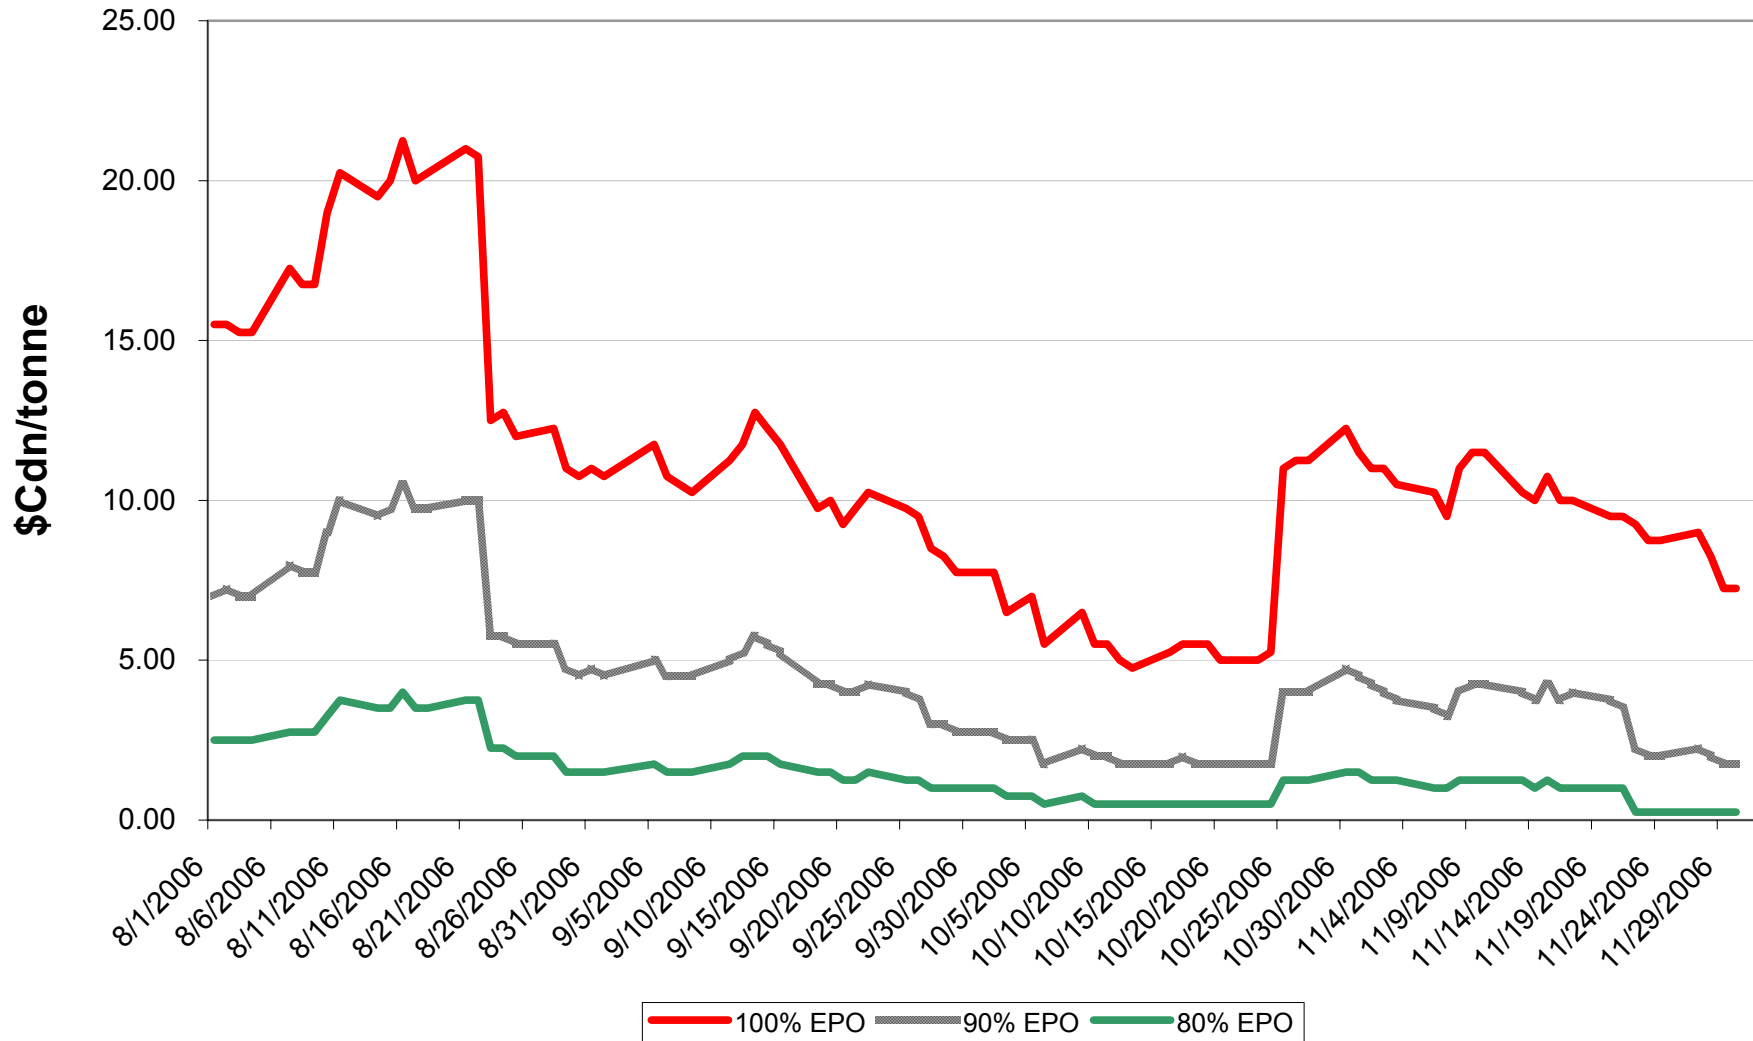

2006/07 1 CPRS, 1 CPSW & 1 CWRW Wheat EPV Discounts

Sign up period: Aug. 01, 2006 to July 31, 2007