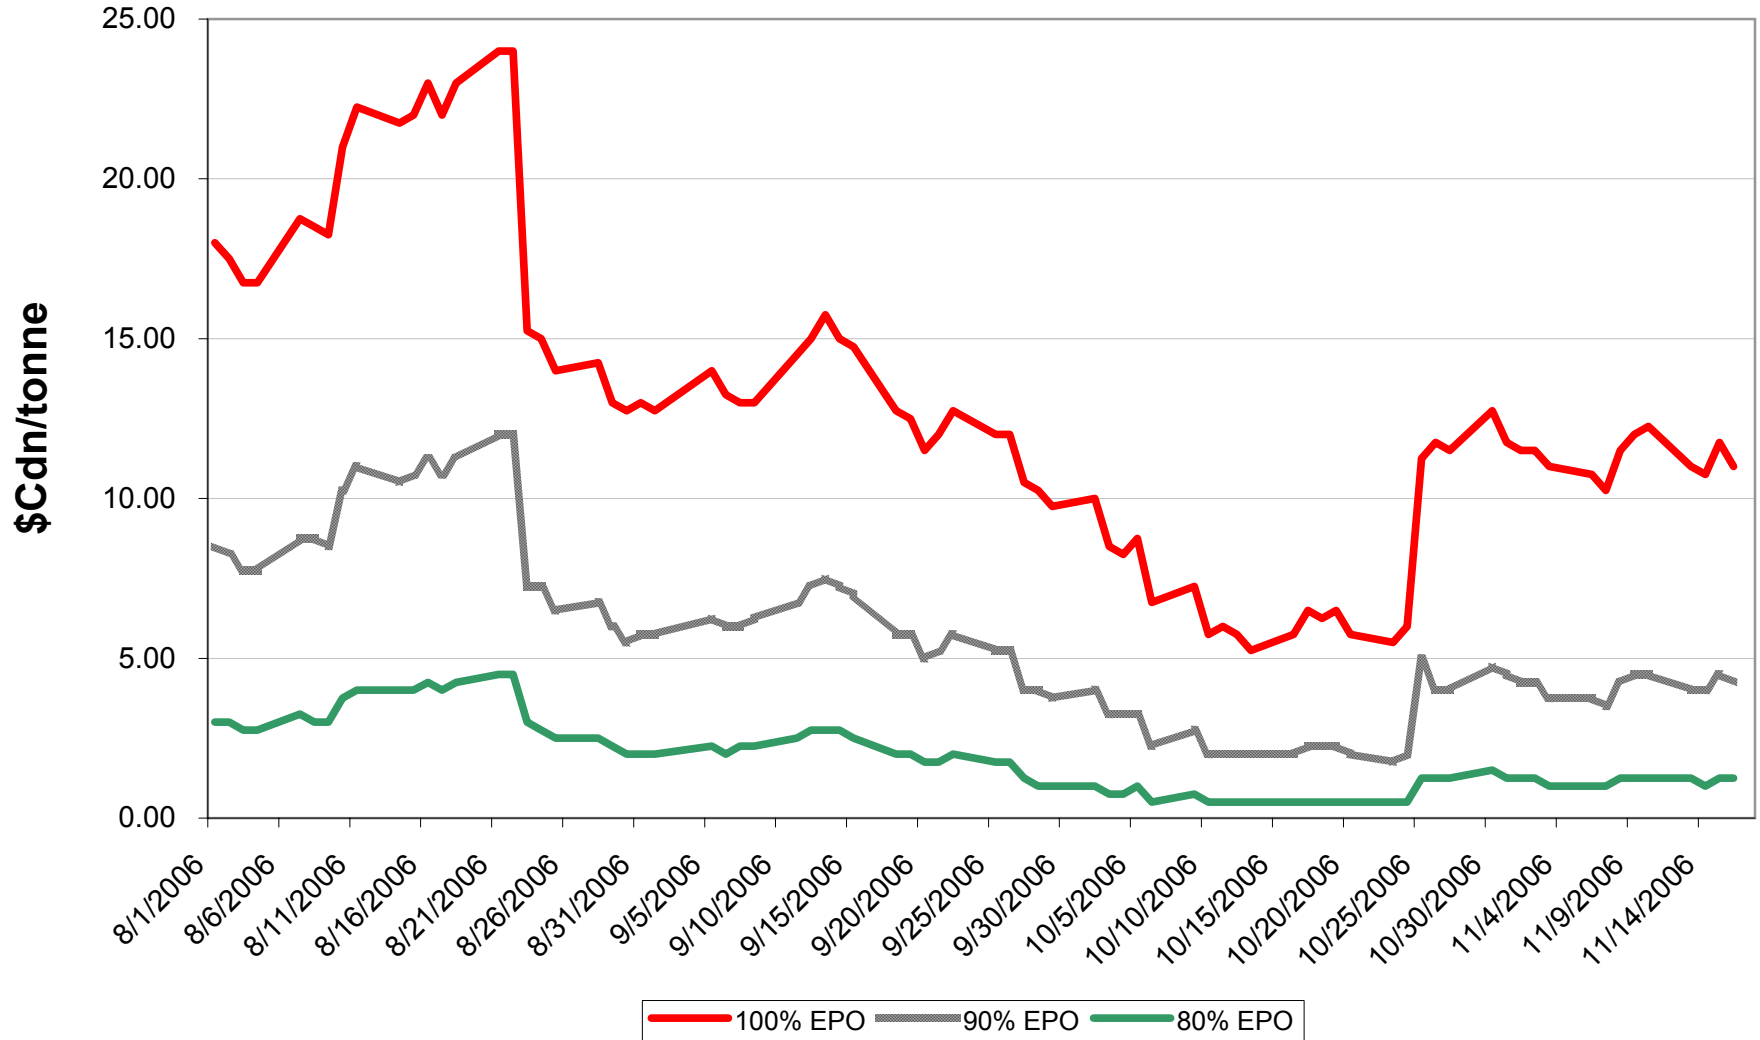

2006/07 1 CWRS 13.5 & 1 CWHWS 13.5 Wheat EPV Discounts

Sign up period: Aug. 01, 2006 to July 31, 2007

2006/07 1 CWES Wheat EPV Discounts

Sign up period: Aug. 01, 2006 to July 31, 2007

2006/07 1 CPRS, 1 CPSW & 1 CWRW Wheat EPV Discounts

Sign up period: Aug. 01, 2006 to July 31, 2007

2006/07 1 CWSWS EPV Discounts

Sign up period: Aug. 01, 2006 to July 31, 2007

2006/07 CW FEED Wheat EPV Discounts

Sign up period: Aug. 1, 2006 to July 31, 2007