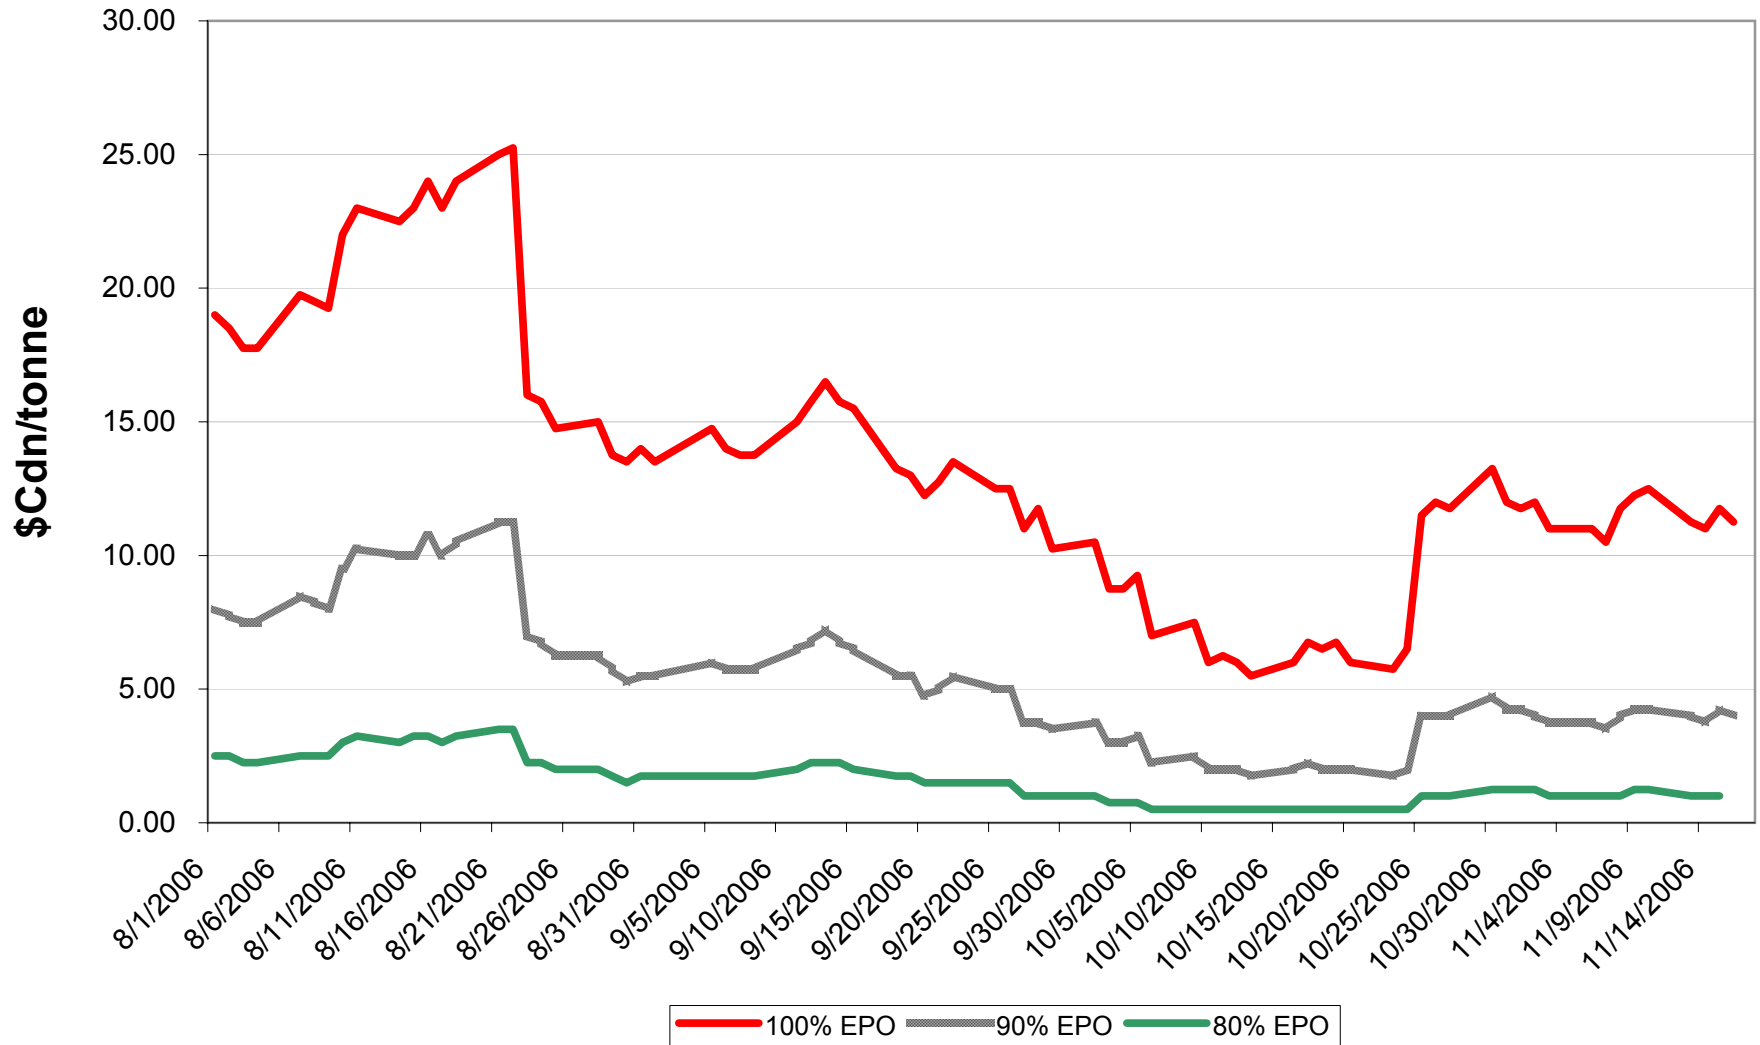

2006/07 1 CWRS 13.5 & 1 CWHWS 13.5 Wheat EPV Discounts

Sign up period: Aug. 01, 2006 to July 31, 2007

2006/07 1 CWES Wheat EPV Discounts

Sign up period: Aug. 01, 2006 to July 31, 2007

2006/07 1 CPRS, 1 CPSW & 1 CWRW Wheat EPV Discounts

Sign up period: Aug. 01, 2006 to July 31, 2007

2006/07 1 CWSWS EPV Discounts

Sign up period: Aug. 01, 2006 to July 31, 2007

2006/07 CW FEED Wheat EPV Discounts

Sign up period: Aug. 1, 2006 to July 31, 2007