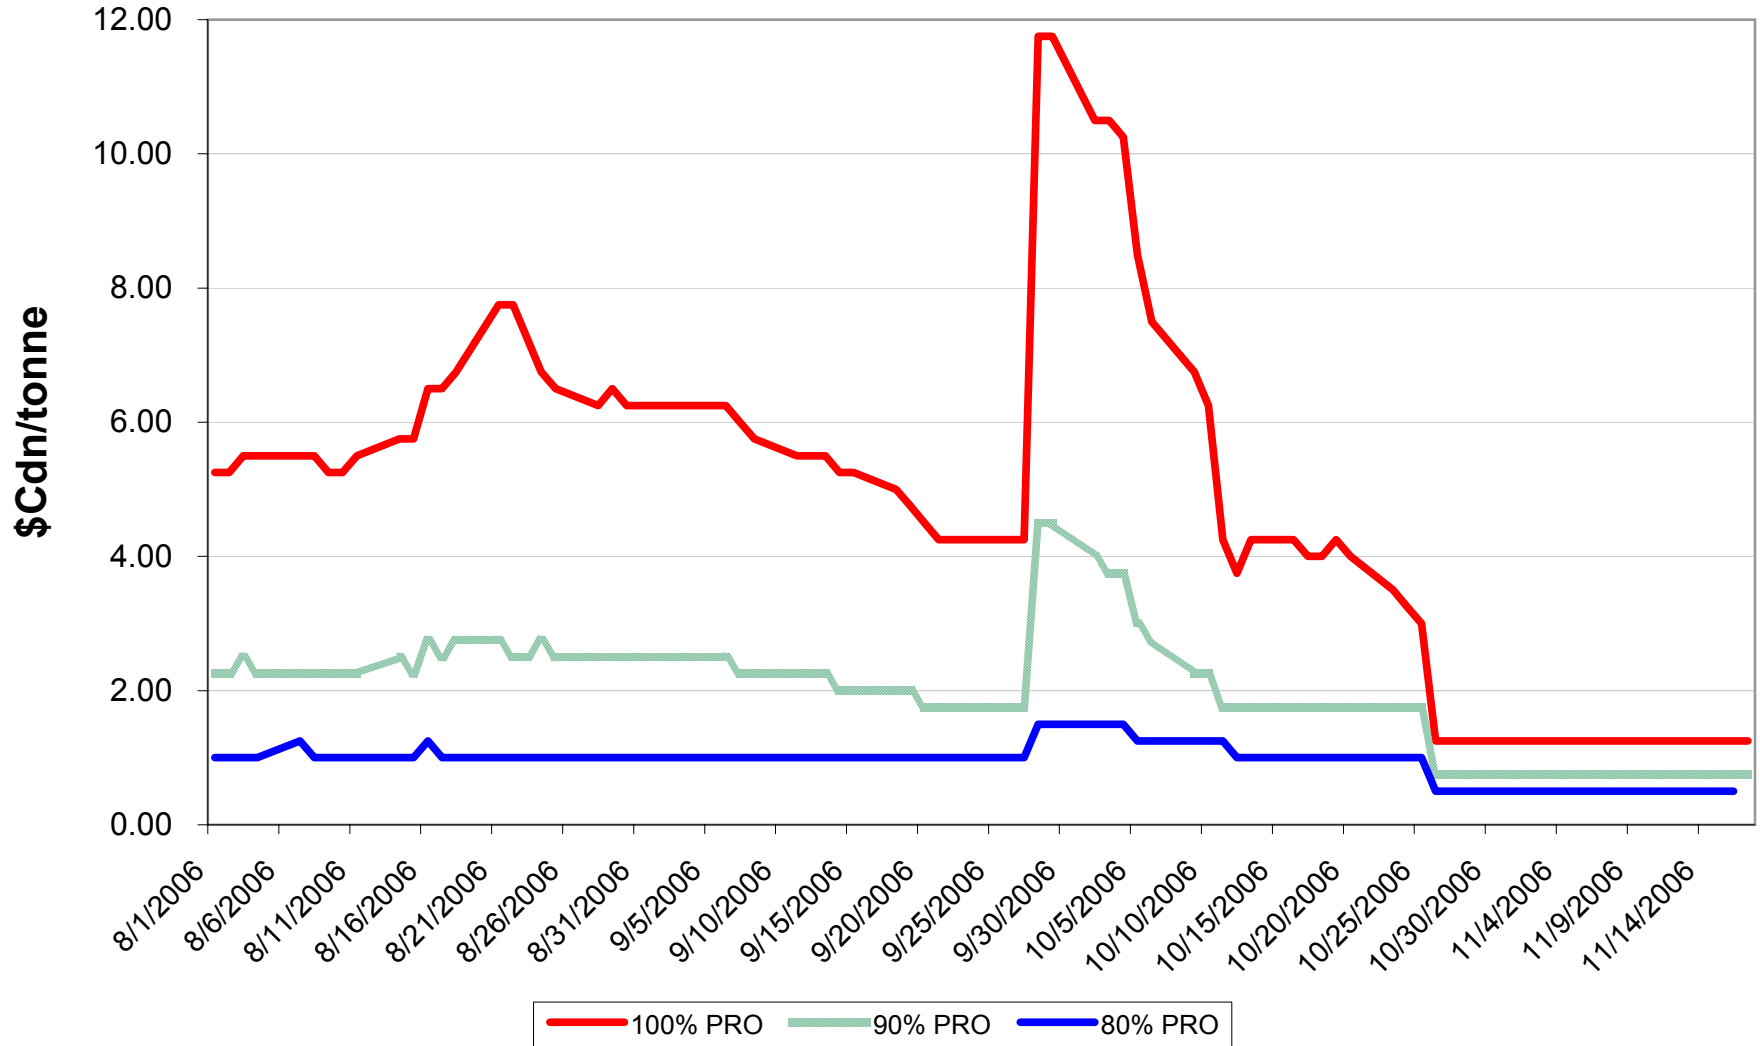

Sign up period: Aug. 01, 2006 to July 31, 2007

2006/07 1 CWSWS EPV Discounts

Sign up period: Aug. 01, 2006 to July 31, 2007

2006/07 CW FEED Wheat EPV Discounts

Sign up period: Aug. 1, 2006 to July 31, 2007

2006/07 1 CWAD 13.0 EPV Discounts

Sign up period: Aug. 1, 2006 to July 31, 2007

2006/07 4 CW CWAD Durum EPV Discounts

Sign up period: Aug. 1, 2006 to July 31, 2007

2006/07 5 CW CWAD Durum EPV Discounts

Sign up period: Aug 1, 2006 to July 31, 2007

2006/07 1 CW Barley EPV Discounts - Pool A

Sign up period: Aug. 1, 2006 to January 31, 2007

2006/07 Selected Barley EPV Discounts

Sign up period: Aug. 1, 2006 to July 31, 2007

2006/07 1 CWRS 13.5 & 1 CWHWS 13.5 Net EPVs

Sign up period: Aug. 1, 2006 to July 31, 2007

2006/07 1 CWES Net EPVs

Sign up period: Aug. 01, 2006 to July 31, 2007

2006/07 1 CPSR Net EPVs

Sign up period: Aug. 01, 2006 to July 31, 2007

2006/07 1 CPSW Net EPVs