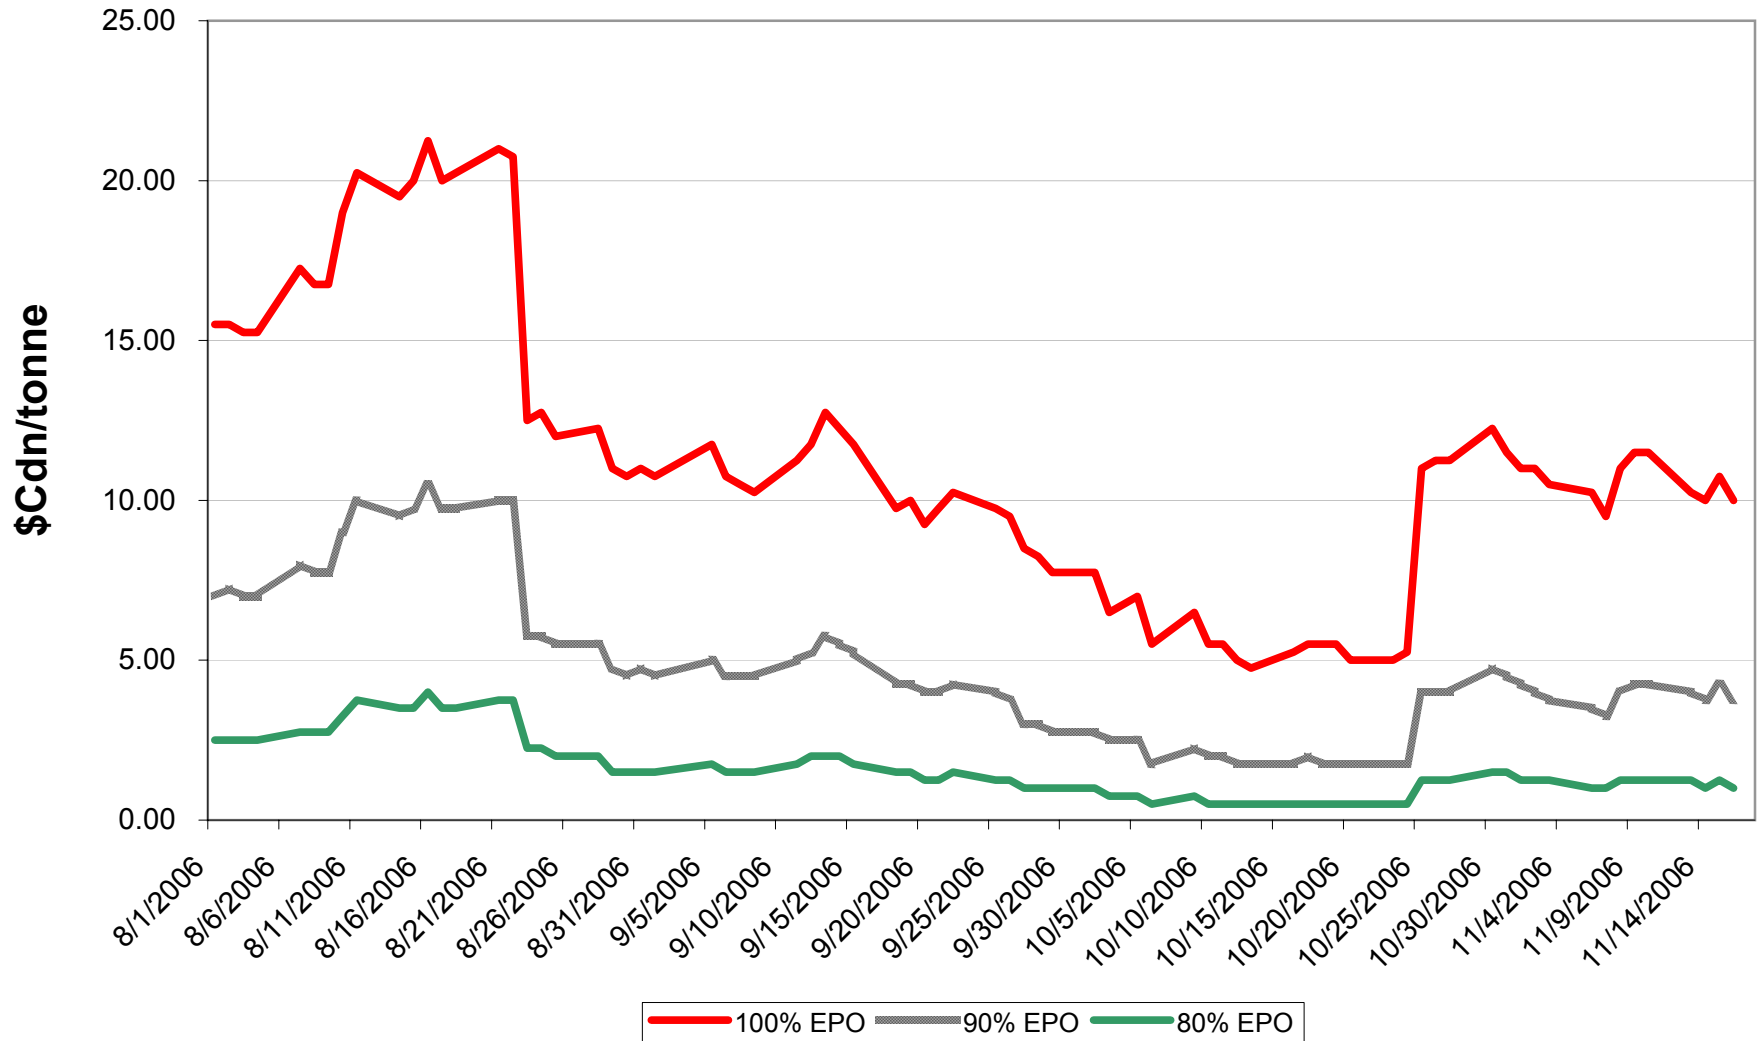

2006/07 1 CWRS 13.5 & 1 CWHWS 13.5 Wheat EPV Discounts

Sign up period: Aug. 01, 2006 to July 31, 2007

2006/07 1 CWES Wheat EPV Discounts

Sign up period: Aug. 01, 2006 to July 31, 2007

2006/07 1 CPRS, 1 CPSW & 1 CWRW Wheat EPV Discounts

Sign up period: Aug. 01, 2006 to July 31, 2007

2006/07 1 CWSWS EPV Discounts

Sign up period: Aug. 01, 2006 to July 31, 2007

2006/07 CW FEED Wheat EPV Discounts

Sign up period: Aug. 1, 2006 to July 31, 2007