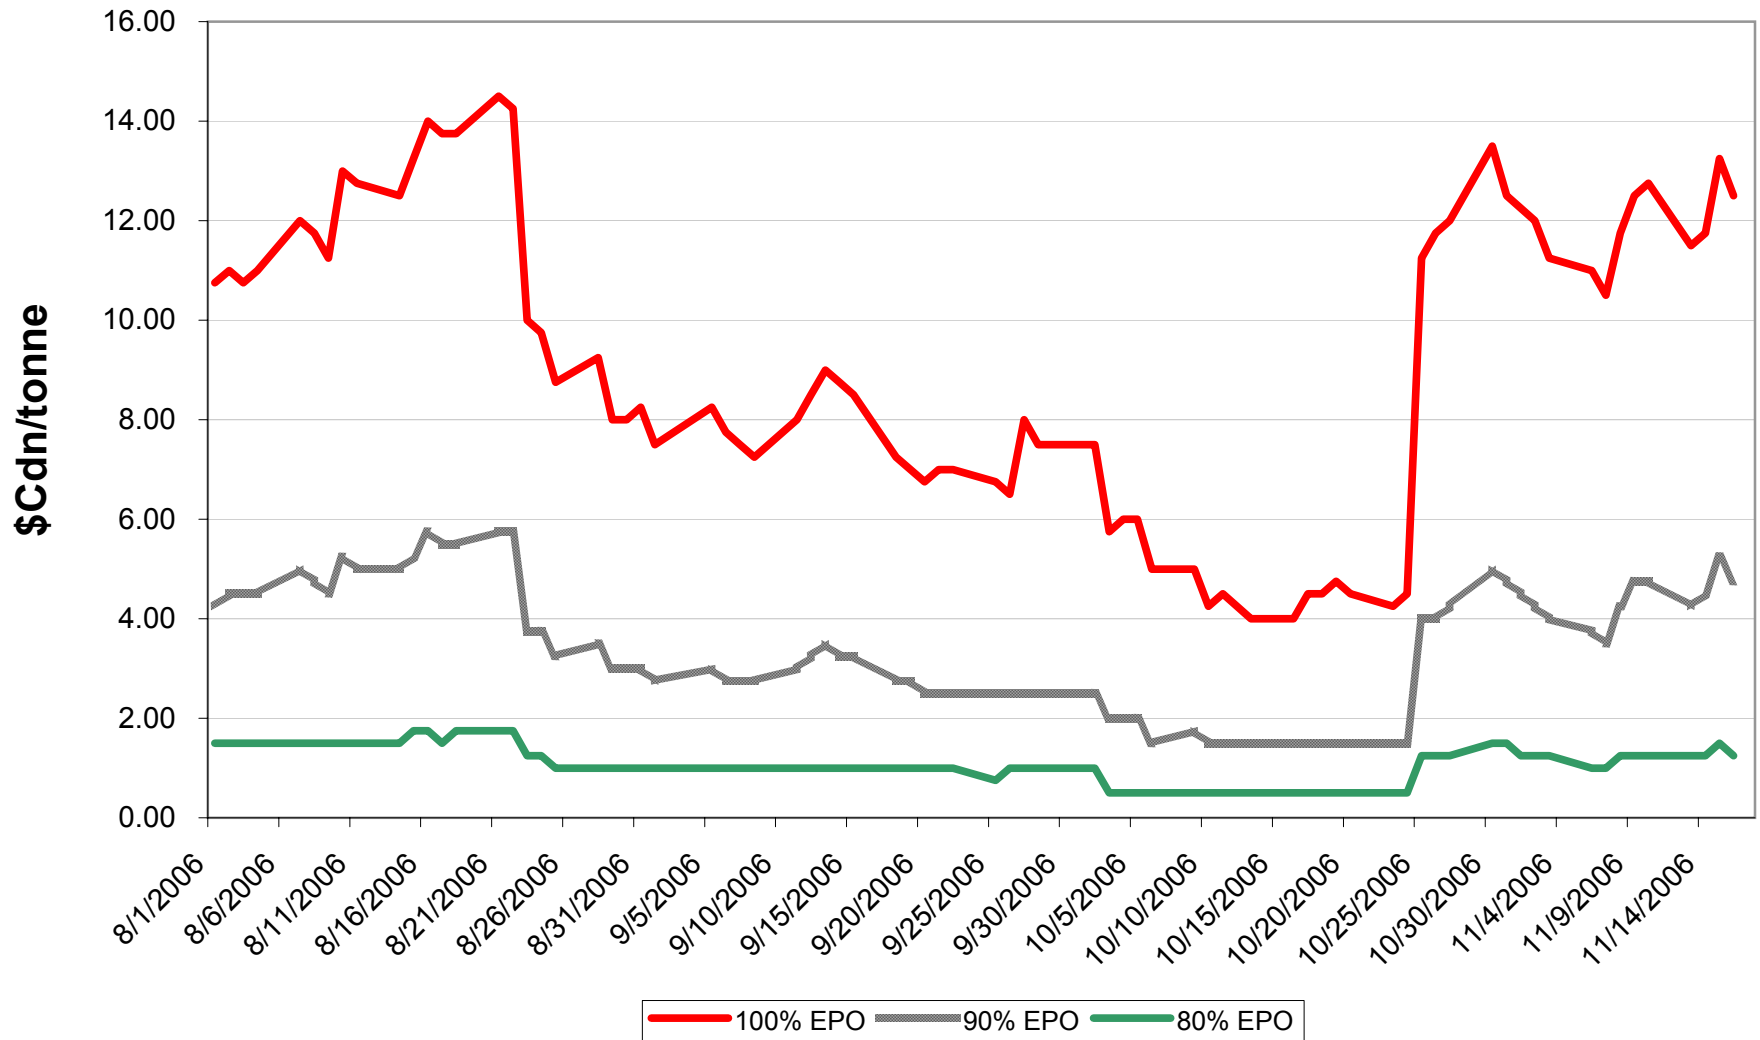

2006/07 1 CWRS 13.5 & 1 CWHWS 13.5 Wheat EPV Discounts

Sign up period: Aug. 01, 2006 to July 31, 2007

2006/07 1 CWES Wheat EPV Discounts

Sign up period: Aug. 01, 2006 to July 31, 2007

2006/07 1 CPRS, 1 CPSW & 1 CWRW Wheat EPV Discounts

Sign up period: Aug. 01, 2006 to July 31, 2007

2006/07 1 CWSWS EPV Discounts

Sign up period: Aug. 01, 2006 to July 31, 2007

2006/07 CW FEED Wheat EPV Discounts

Sign up period: Aug. 1, 2006 to July 31, 2007