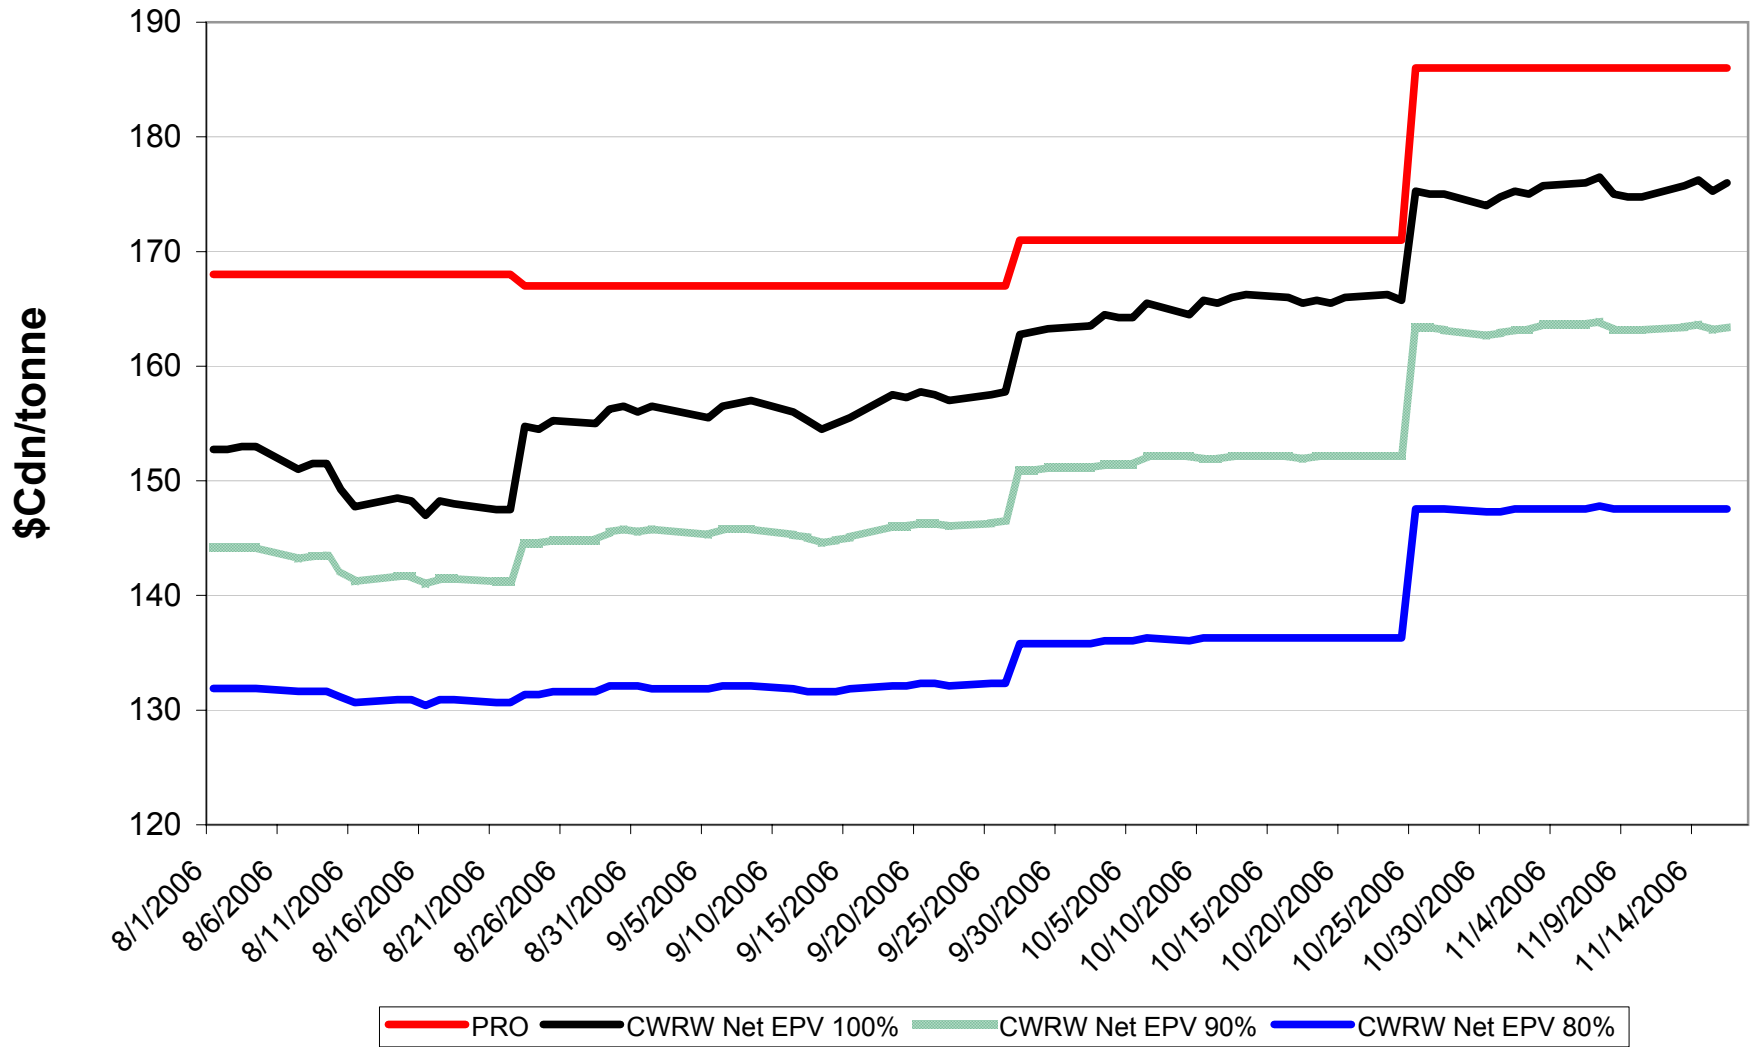

2006/07 1 CW Barley EPV Discounts - Pool A

Sign up period: Aug. 1, 2006 to January 31, 2007

2006/07 Selected Barley EPV Discounts

Sign up period: Aug. 1, 2006 to July 31, 2007

2006/07 1 CWRS 13.5 & 1 CWHWS 13.5 Net EPVs

Sign up period: Aug. 1, 2006 to July 31, 2007

2006/07 1 CWES Net EPVs

Sign up period: Aug. 01, 2006 to July 31, 2007

2006/07 1 CPSR Net EPVs

Sign up period: Aug. 01, 2006 to July 31, 2007

2006/07 1 CPSW Net EPVs

Sign up period: Aug. 01, 2006 to July 31, 2007

2006/07 1 CWRW Net EPVs

Sign up period: Aug. 01, 2006 to July 31, 2007

2006/07 1 CWSWS Net EPVs

Sign up period: Aug. 01, 2006 to July 31, 2007

2006/07 1 CWAD 13.0 Net EPVs

Sign up period: Aug. 1, 2006 to July 31, 2007

2006/07 1 CW Barley Net EPVs - Pool A

Sign up period: Aug. 01, 2006 to January 31, 2007

2006/07 Std Select Two-Row Net EPVs

Sign up period: Aug. 01, 2006 to July 31, 2007