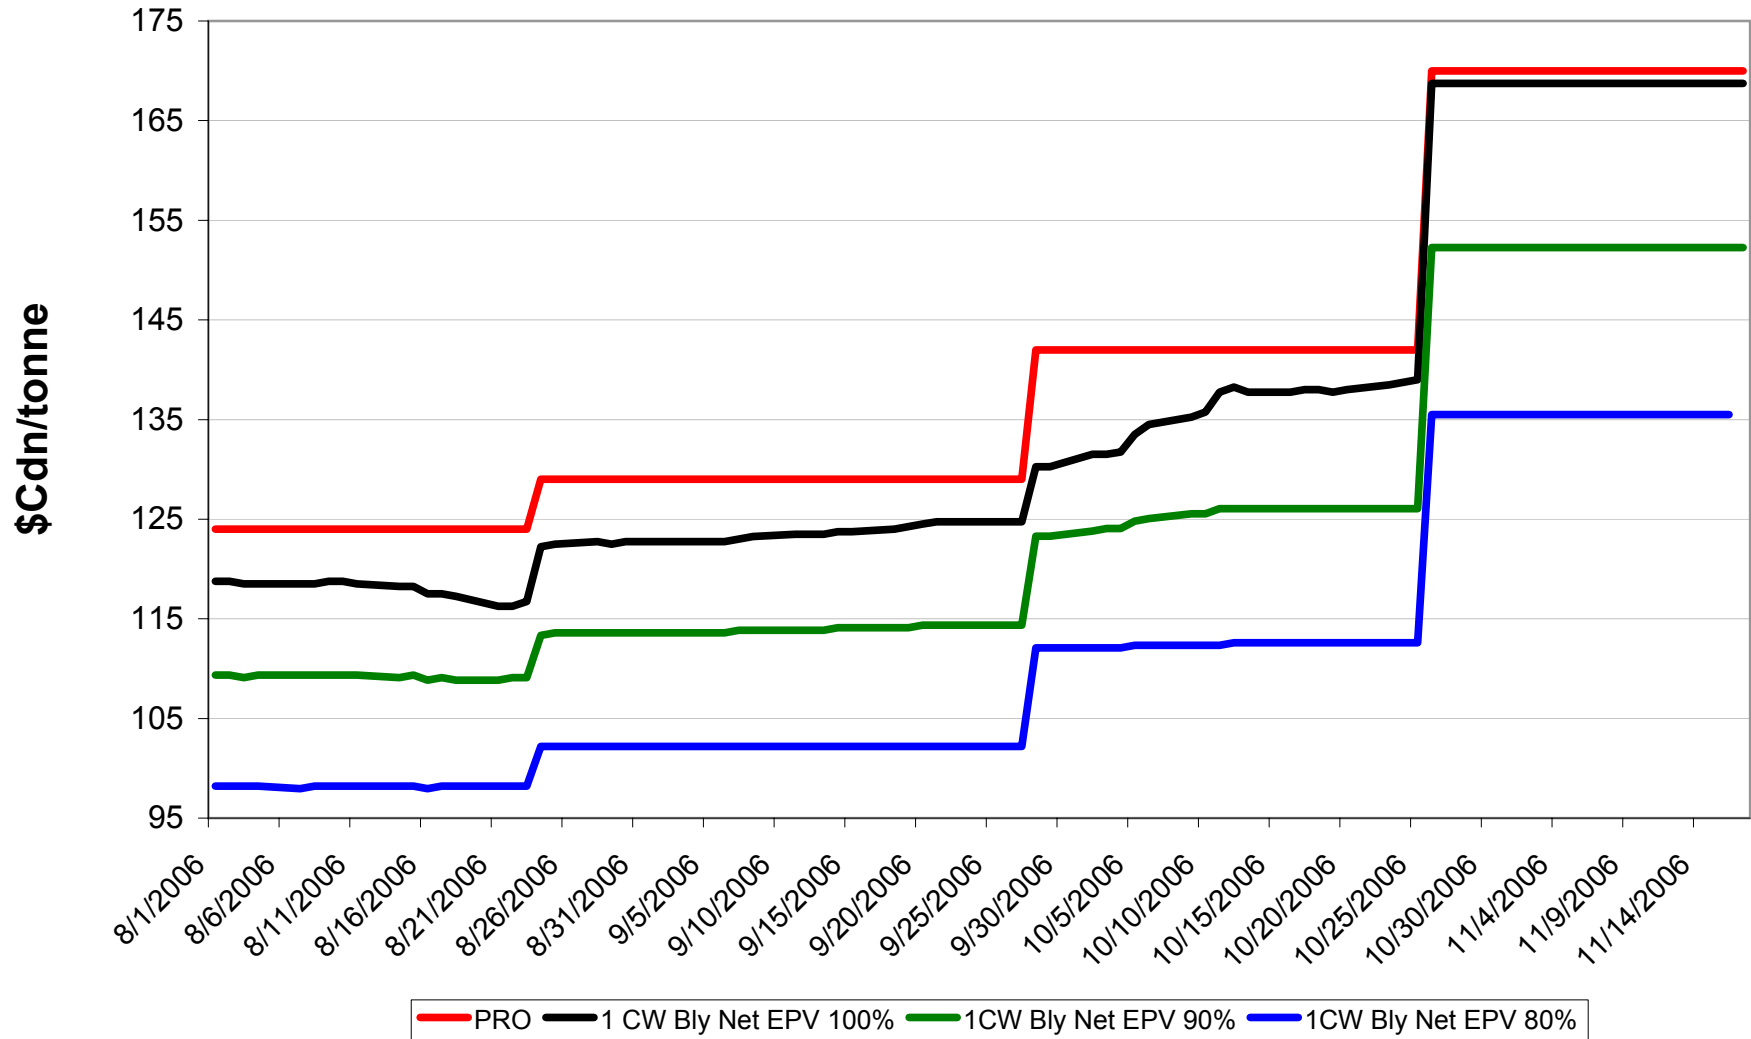

Sign up period: Aug. 1, 2006 to July 31, 2007

2006/07 1 CWES Net EPVs

Sign up period: Aug. 01, 2006 to July 31, 2007

2006/07 1 CPSR Net EPVs

Sign up period: Aug. 01, 2006 to July 31, 2007

2006/07 1 CPSW Net EPVs

Sign up period: Aug. 01, 2006 to July 31, 2007

2006/07 1 CWRW Net EPVs

Sign up period: Aug. 01, 2006 to July 31, 2007

2006/07 1 CWSWS Net EPVs

Sign up period: Aug. 01, 2006 to July 31, 2007

2006/07 1 CWAD 13.0 Net EPVs

Sign up period: Aug. 1, 2006 to July 31, 2007

2006/07 1 CW Barley Net EPVs - Pool A

Sign up period: Aug. 01, 2006 to January 31, 2007

2006/07 Std Select Two-Row Net EPVs

Sign up period: Aug. 01, 2006 to July 31, 2007

2006/07 Std Select Six-Row Net EPVs

Sign up period: Aug. 01, 2006 to July 31, 2007