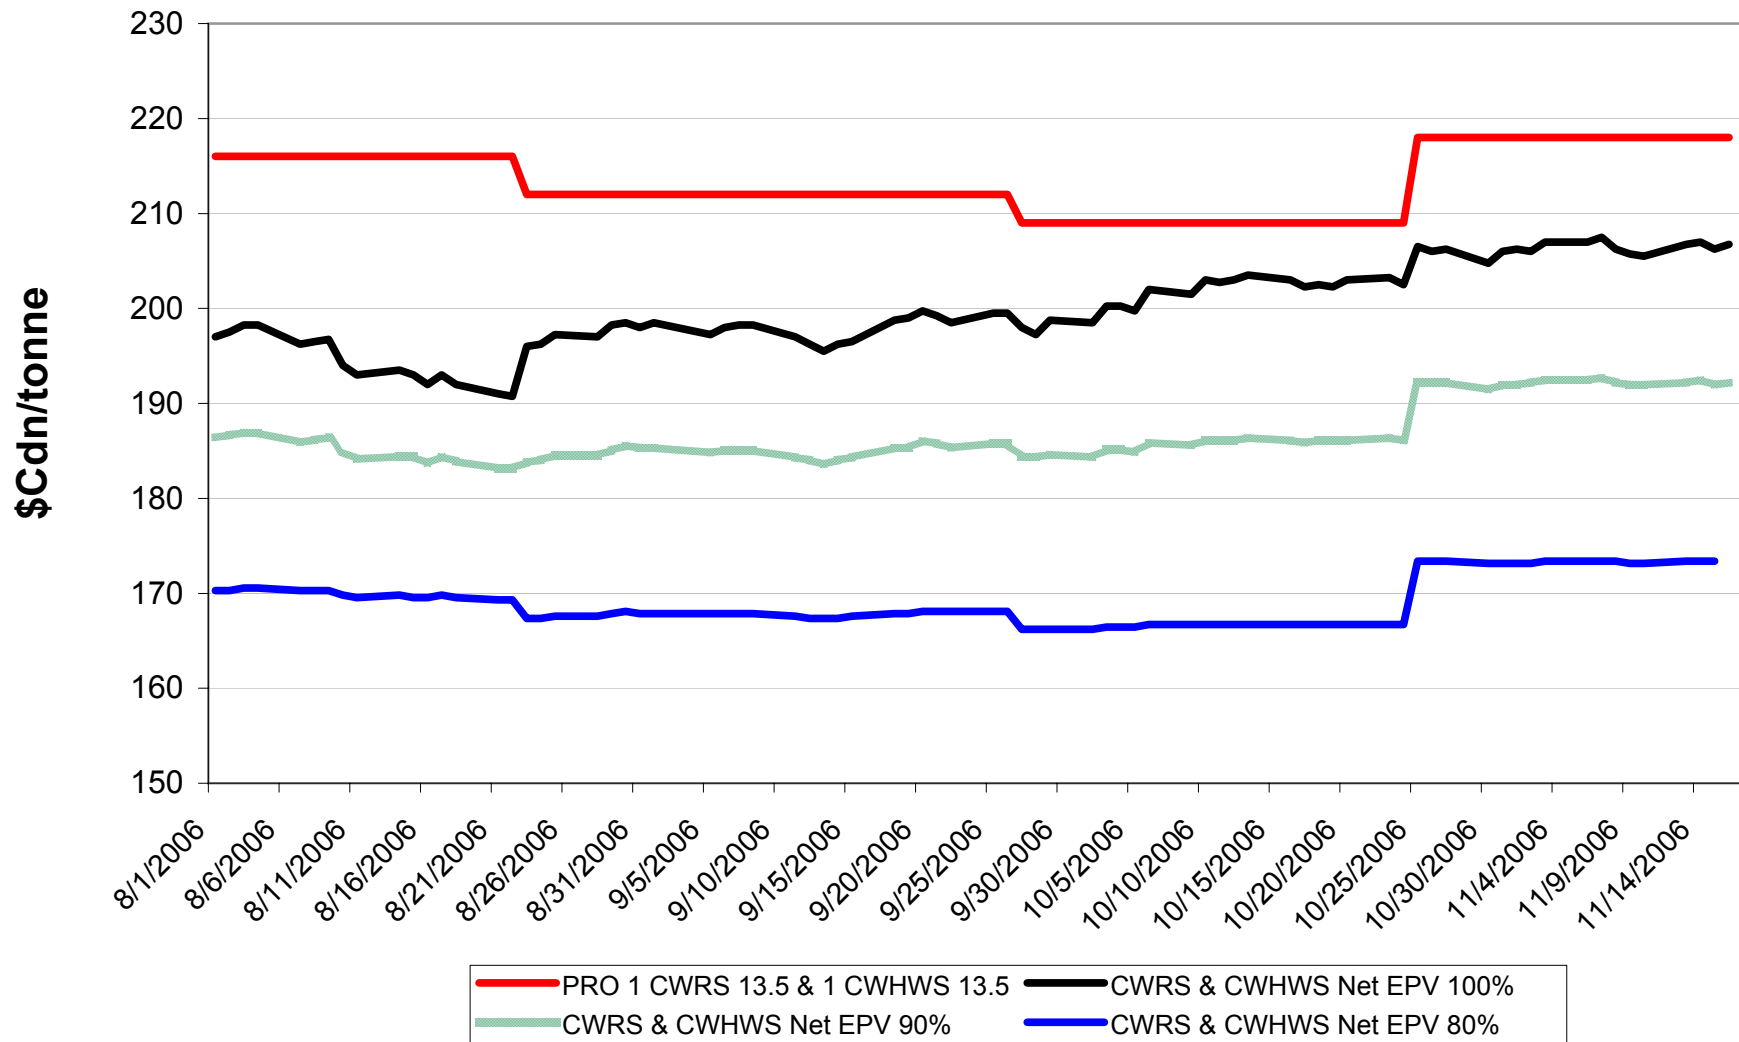

2006/07 1 CW Barley EPV Discounts - Pool A

Sign up period: Aug. 1, 2006 to January 31, 2007

2006/07 Selected Barley EPV Discounts

Sign up period: Aug. 1, 2006 to July 31, 2007

2006/07 1 CWRS 13.5 & 1 CWHWS 13.5 Net EPVs

Sign up period: Aug. 1, 2006 to July 31, 2007

2006/07 1 CWES Net EPVs

Sign up period: Aug. 01, 2006 to July 31, 2007

2006/07 1 CPSR Net EPVs

Sign up period: Aug. 01, 2006 to July 31, 2007

2006/07 1 CPSW Net EPVs

Sign up period: Aug. 01, 2006 to July 31, 2007

2006/07 1 CWRW Net EPVs

Sign up period: Aug. 01, 2006 to July 31, 2007

2006/07 1 CWSWS Net EPVs

Sign up period: Aug. 01, 2006 to July 31, 2007

2006/07 1 CWAD 13.0 Net EPVs