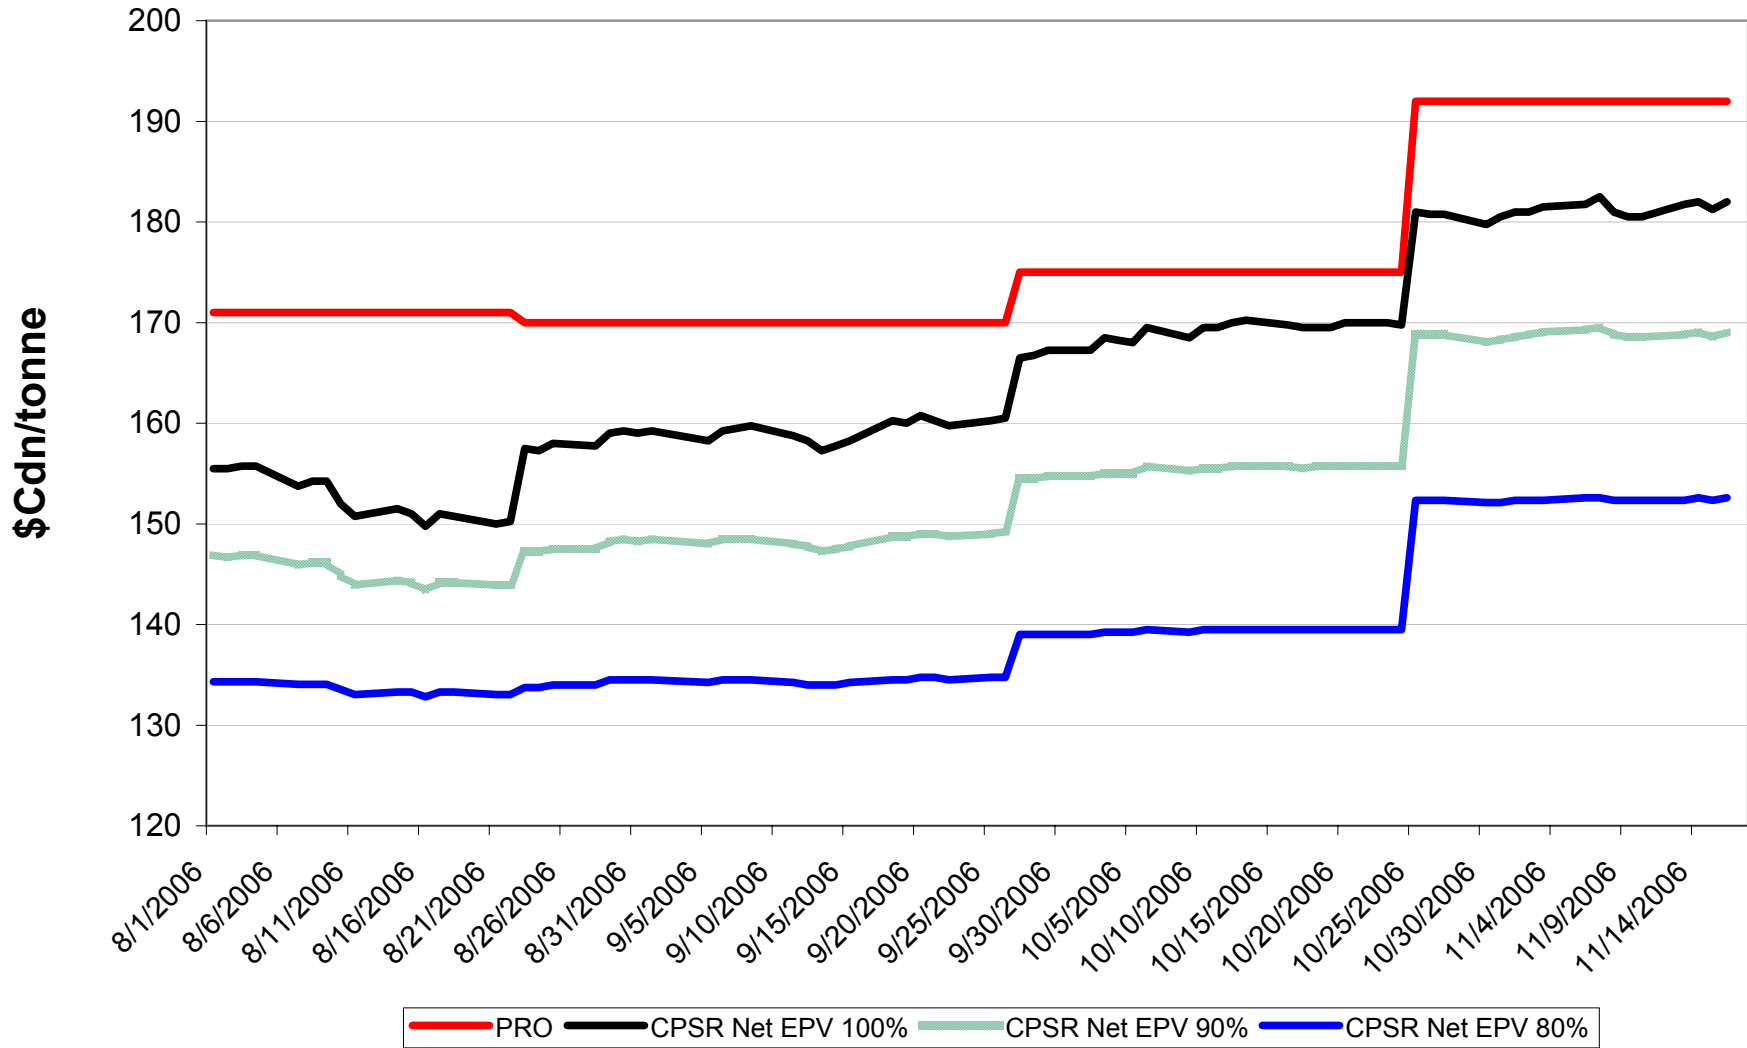

2006/07 1 CW Barley EPV Discounts - Pool A

Sign up period: Aug. 1, 2006 to January 31, 2007

2006/07 Selected Barley EPV Discounts

Sign up period: Aug. 1, 2006 to July 31, 2007

2006/07 1 CWRS 13.5 & 1 CWHWS 13.5 Net EPVs

Sign up period: Aug. 1, 2006 to July 31, 2007

2006/07 1 CWES Net EPVs

Sign up period: Aug. 01, 2006 to July 31, 2007

2006/07 1 CPSR Net EPVs

Sign up period: Aug. 01, 2006 to July 31, 2007

2006/07 1 CPSW Net EPVs

Sign up period: Aug. 01, 2006 to July 31, 2007

2006/07 1 CWRW Net EPVs

Sign up period: Aug. 01, 2006 to July 31, 2007

2006/07 1 CWSWS Net EPVs

Sign up period: Aug. 01, 2006 to July 31, 2007

2006/07 1 CWAD 13.0 Net EPVs

Sign up period: Aug. 1, 2006 to July 31, 2007

2006/07 1 CW Barley Net EPVs - Pool A

Sign up period: Aug. 01, 2006 to January 31, 2007

2006/07 Std Select Two-Row Net EPVs

Sign up period: Aug. 01, 2006 to July 31, 2007