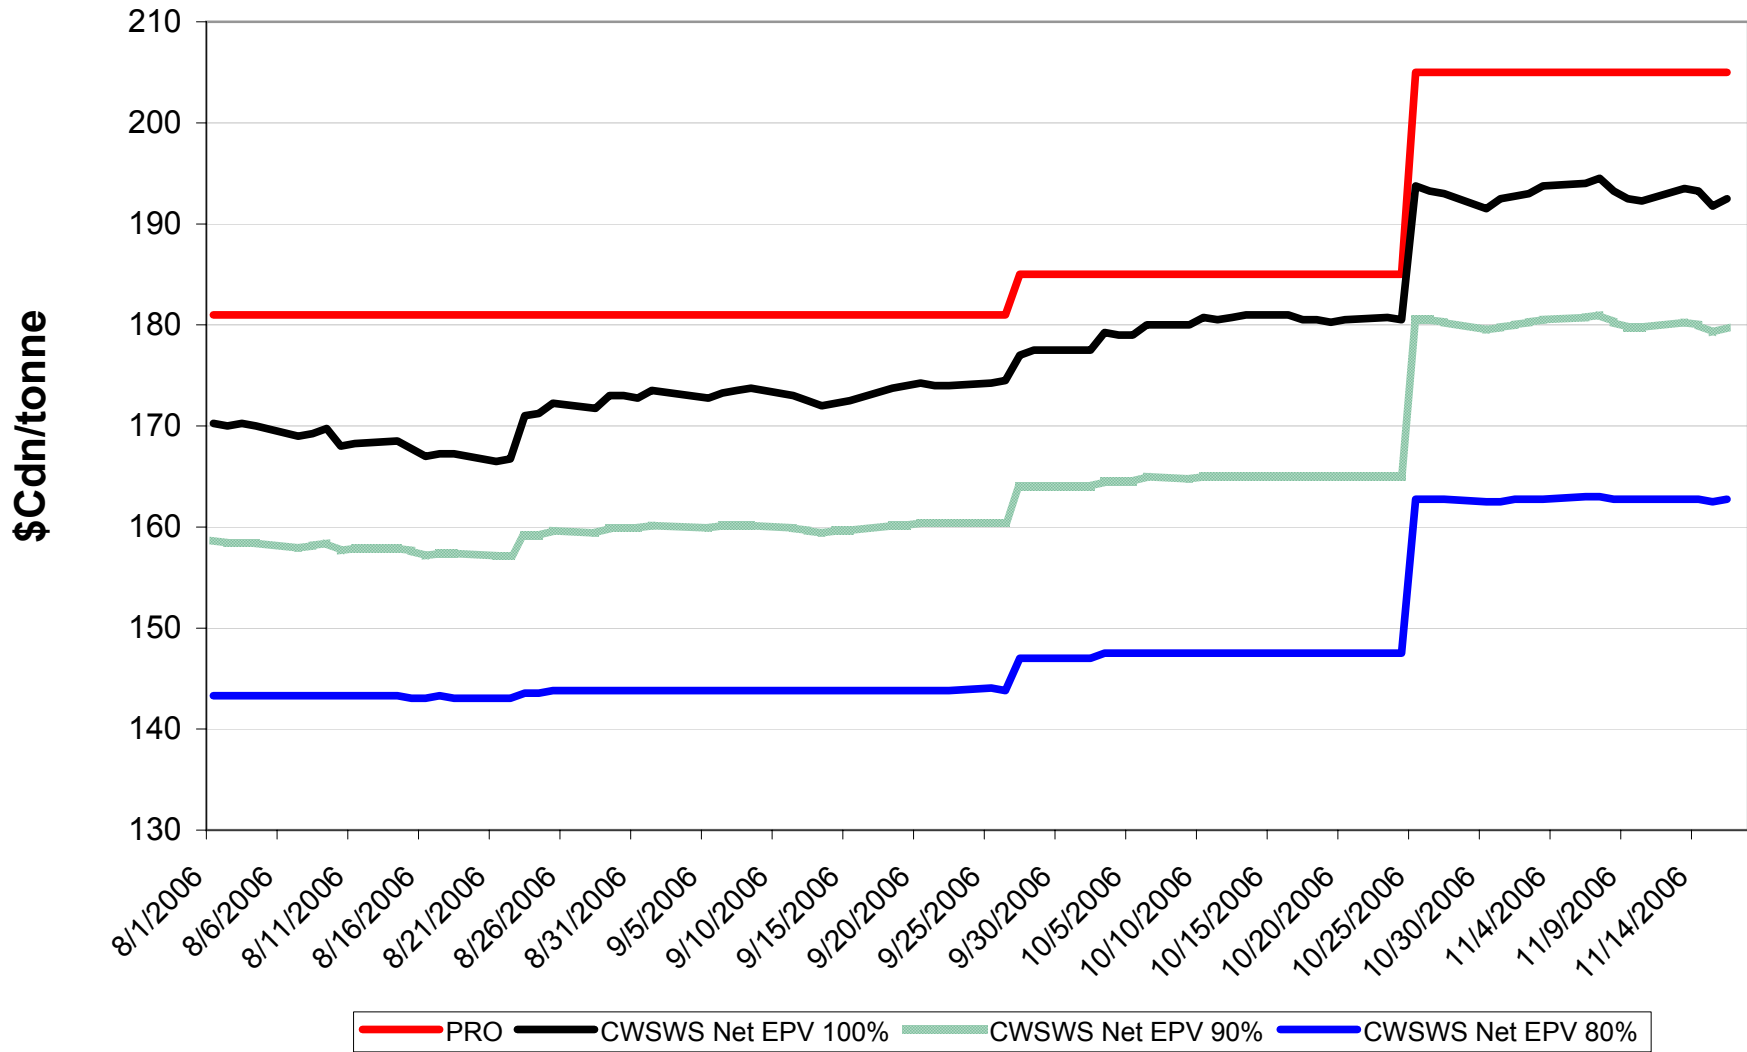

Sign up period: Aug. 1, 2006 to July 31, 2007

2006/07 1 CWES Net EPVs

Sign up period: Aug. 01, 2006 to July 31, 2007

2006/07 1 CPSR Net EPVs

Sign up period: Aug. 01, 2006 to July 31, 2007

2006/07 1 CPSW Net EPVs

Sign up period: Aug. 01, 2006 to July 31, 2007

2006/07 1 CWRW Net EPVs

Sign up period: Aug. 01, 2006 to July 31, 2007

2006/07 1 CWSWS Net EPVs

Sign up period: Aug. 01, 2006 to July 31, 2007

2006/07 1 CWAD 13.0 Net EPVs

Sign up period: Aug. 1, 2006 to July 31, 2007

2006/07 1 CW Barley Net EPVs - Pool A

Sign up period: Aug. 01, 2006 to January 31, 2007

2006/07 Std Select Two-Row Net EPVs

Sign up period: Aug. 01, 2006 to July 31, 2007

2006/07 Std Select Six-Row Net EPVs

Sign up period: Aug. 01, 2006 to July 31, 2007