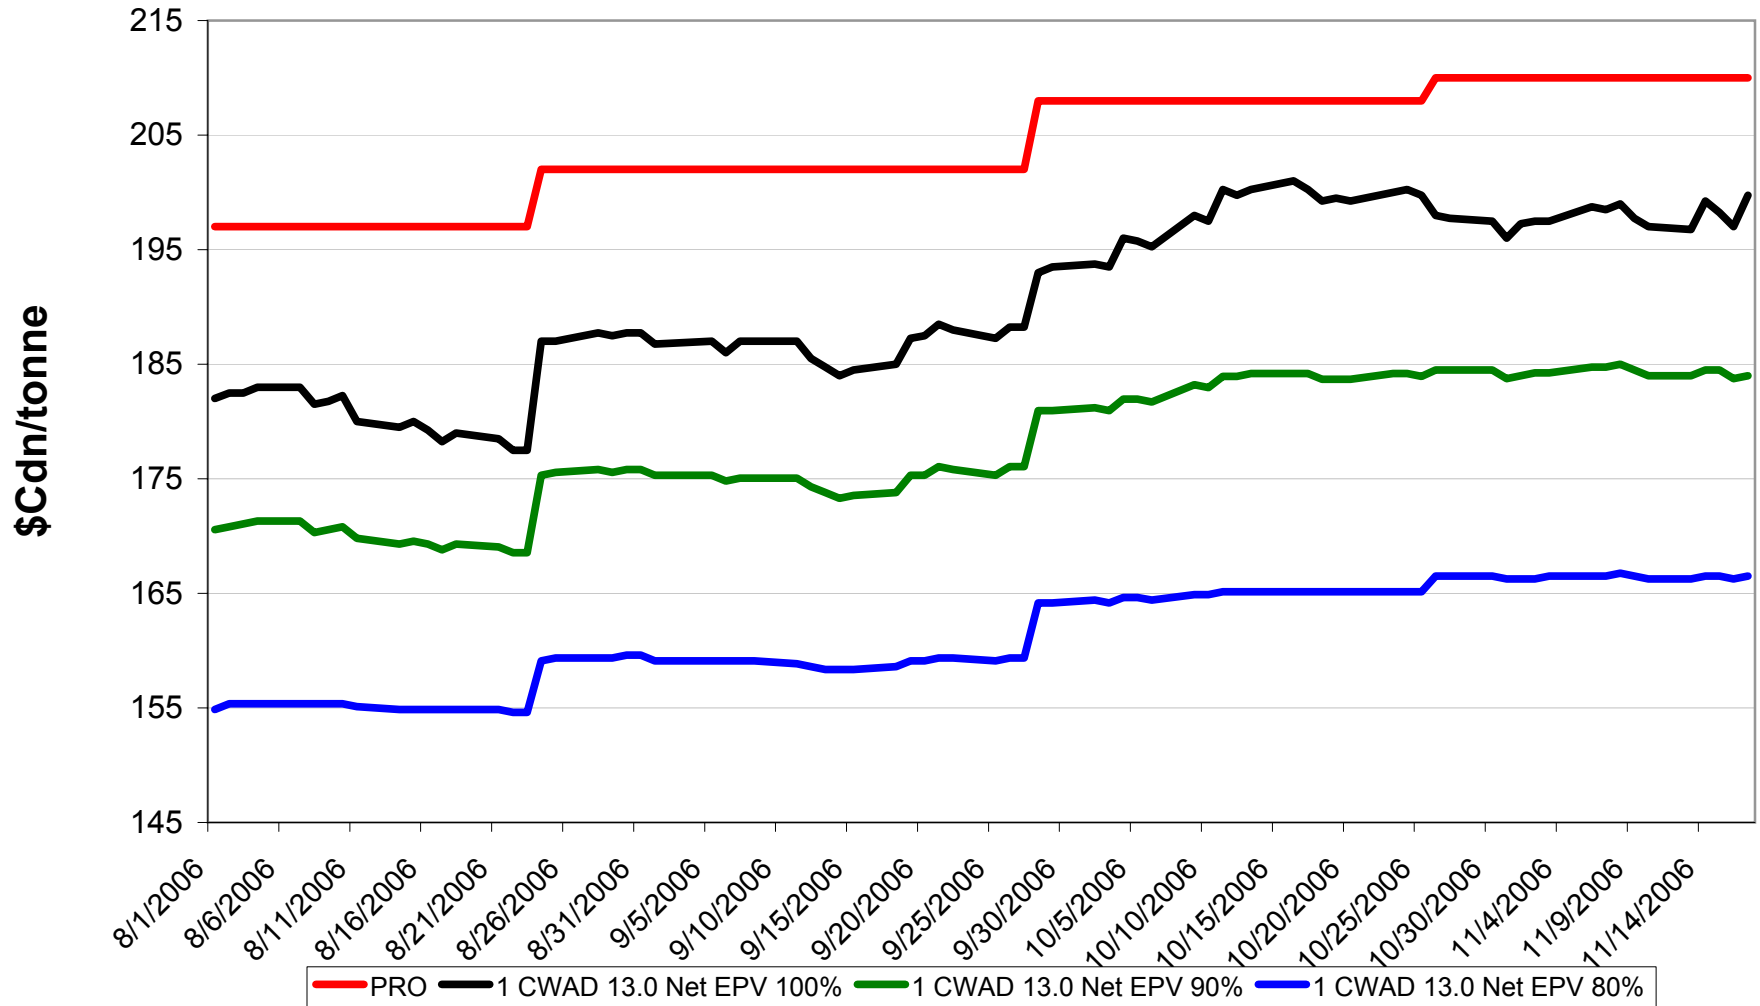

Sign up period: Aug. 1, 2006 to July 31, 2007

2006/07 1 CWES Net EPVs

Sign up period: Aug. 01, 2006 to July 31, 2007

2006/07 1 CPSR Net EPVs

Sign up period: Aug. 01, 2006 to July 31, 2007

2006/07 1 CPSW Net EPVs

Sign up period: Aug. 01, 2006 to July 31, 2007

2006/07 1 CWRW Net EPVs

Sign up period: Aug. 01, 2006 to July 31, 2007

2006/07 1 CWSWS Net EPVs

Sign up period: Aug. 01, 2006 to July 31, 2007

2006/07 1 CWAD 13.0 Net EPVs

Sign up period: Aug. 1, 2006 to July 31, 2007

2006/07 1 CW Barley Net EPVs - Pool A

Sign up period: Aug. 01, 2006 to January 31, 2007

2006/07 Std Select Two-Row Net EPVs

Sign up period: Aug. 01, 2006 to July 31, 2007

2006/07 Std Select Six-Row Net EPVs

Sign up period: Aug. 01, 2006 to July 31, 2007