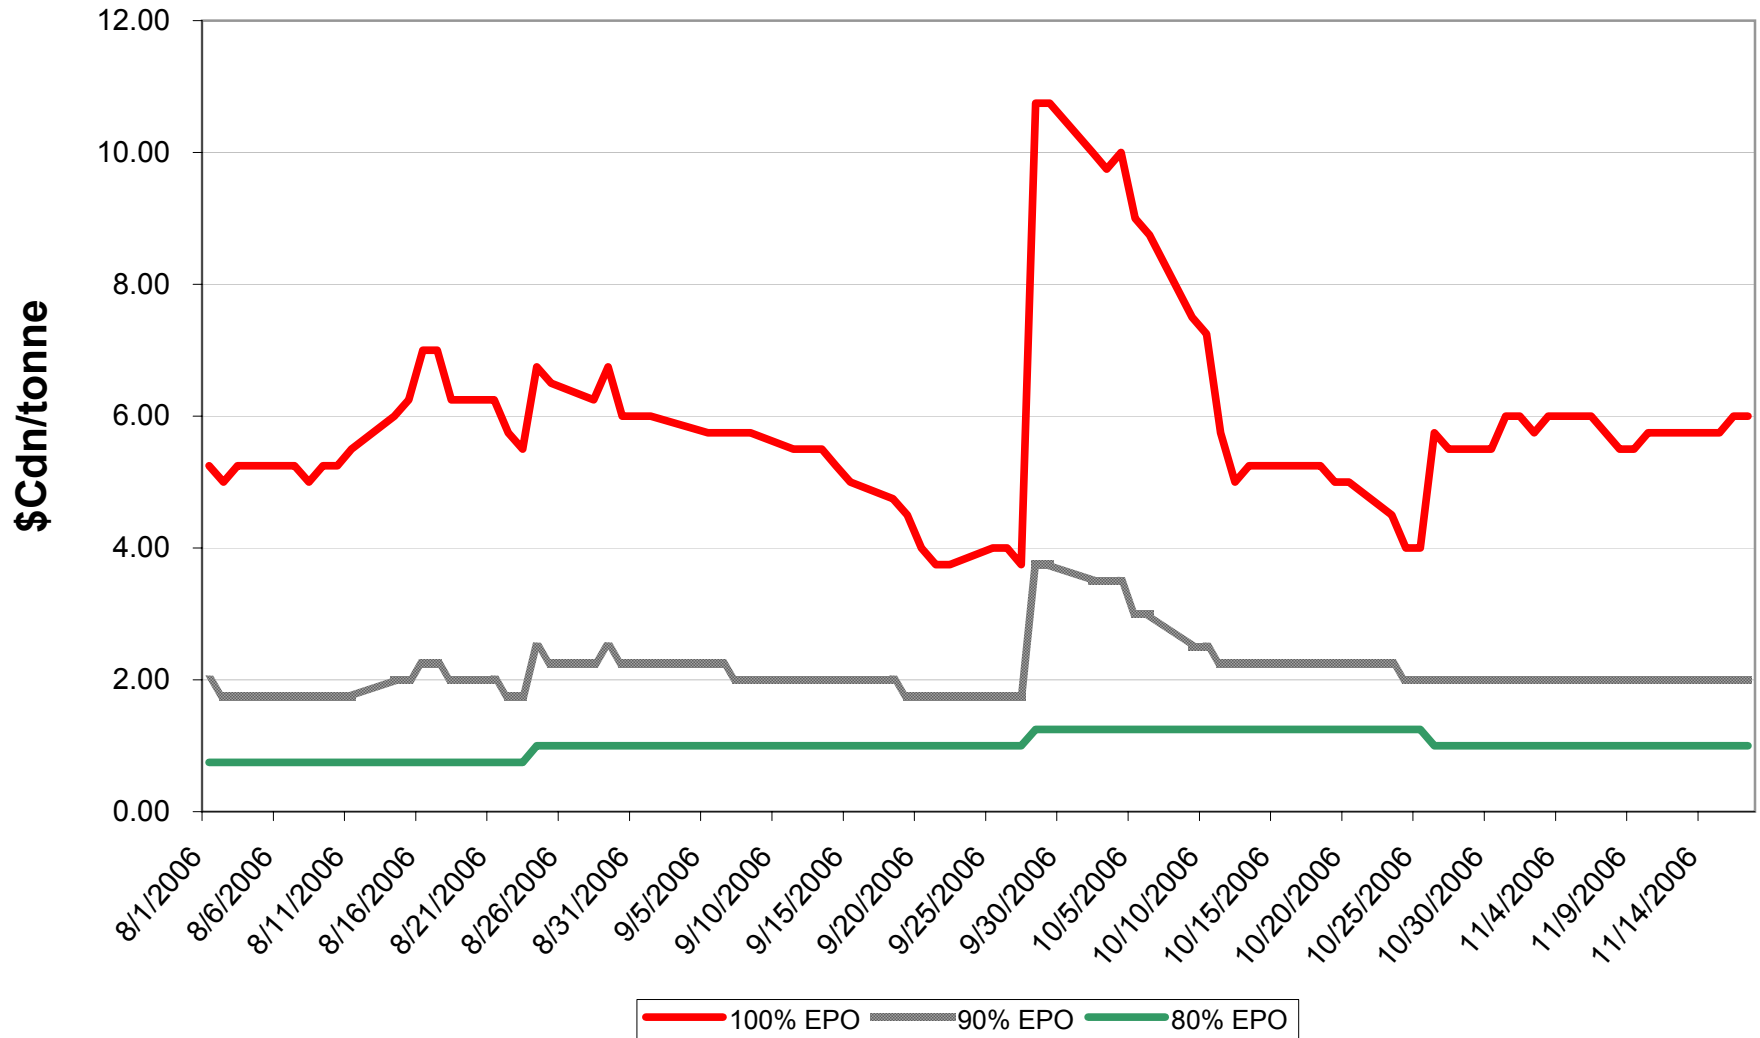

Sign up period: Aug. 01, 2006 to July 31, 2007

2006/07 1 CWSWS EPV Discounts

Sign up period: Aug. 01, 2006 to July 31, 2007

2006/07 CW FEED Wheat EPV Discounts

Sign up period: Aug. 1, 2006 to July 31, 2007

2006/07 1 CW Barley EPV Discounts - Pool A

Sign up period: Aug. 1, 2006 to January 31, 2007

2006/07 Selected Barley EPV Discounts

Sign up period: Aug. 1, 2006 to July 31, 2007

2006/07 1 CWRS 13.5 & 1 CWHWS 13.5 Net EPVs