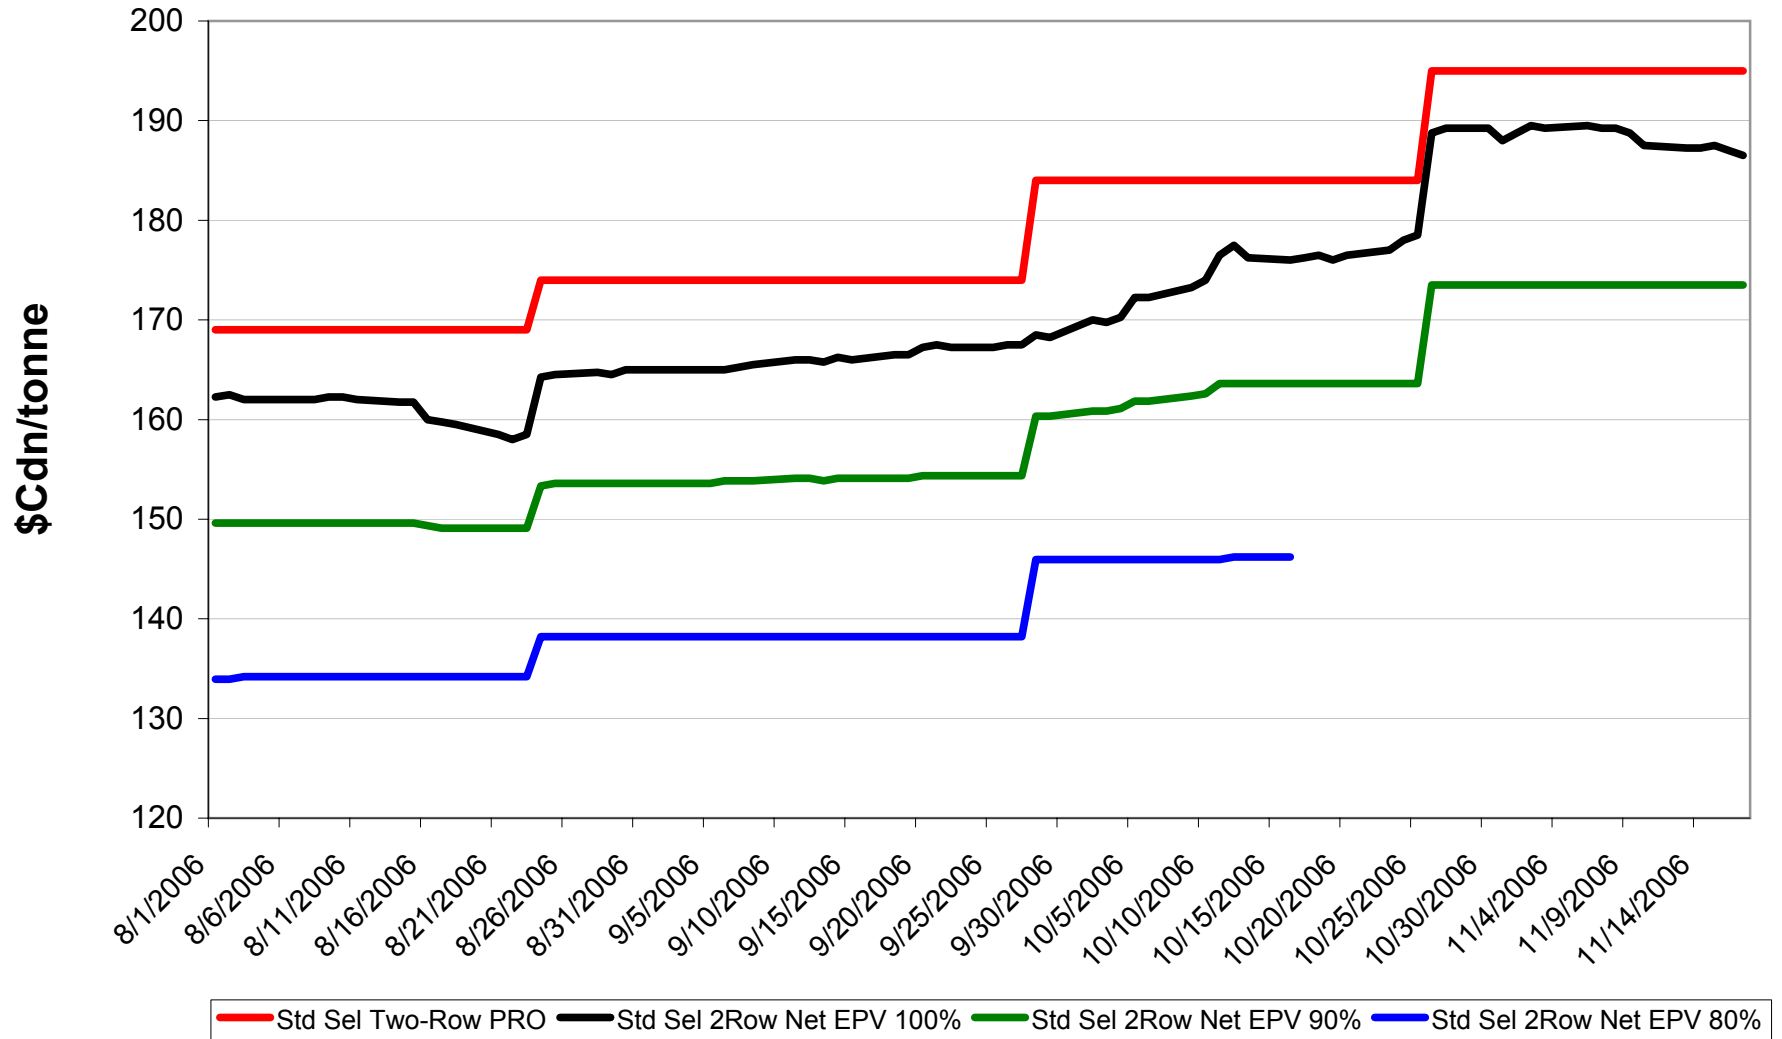

Sign up period: Aug. 01, 2006 to July 31, 2007

2006/07 1 CWRW Net EPVs

Sign up period: Aug. 01, 2006 to July 31, 2007

2006/07 1 CWSWS Net EPVs

Sign up period: Aug. 01, 2006 to July 31, 2007

2006/07 1 CWAD 13.0 Net EPVs

Sign up period: Aug. 1, 2006 to July 31, 2007

2006/07 1 CW Barley Net EPVs - Pool A

Sign up period: Aug. 01, 2006 to January 31, 2007

2006/07 Std Select Two-Row Net EPVs

Sign up period: Aug. 01, 2006 to July 31, 2007

2006/07 Std Select Six-Row Net EPVs

Sign up period: Aug. 01, 2006 to July 31, 2007