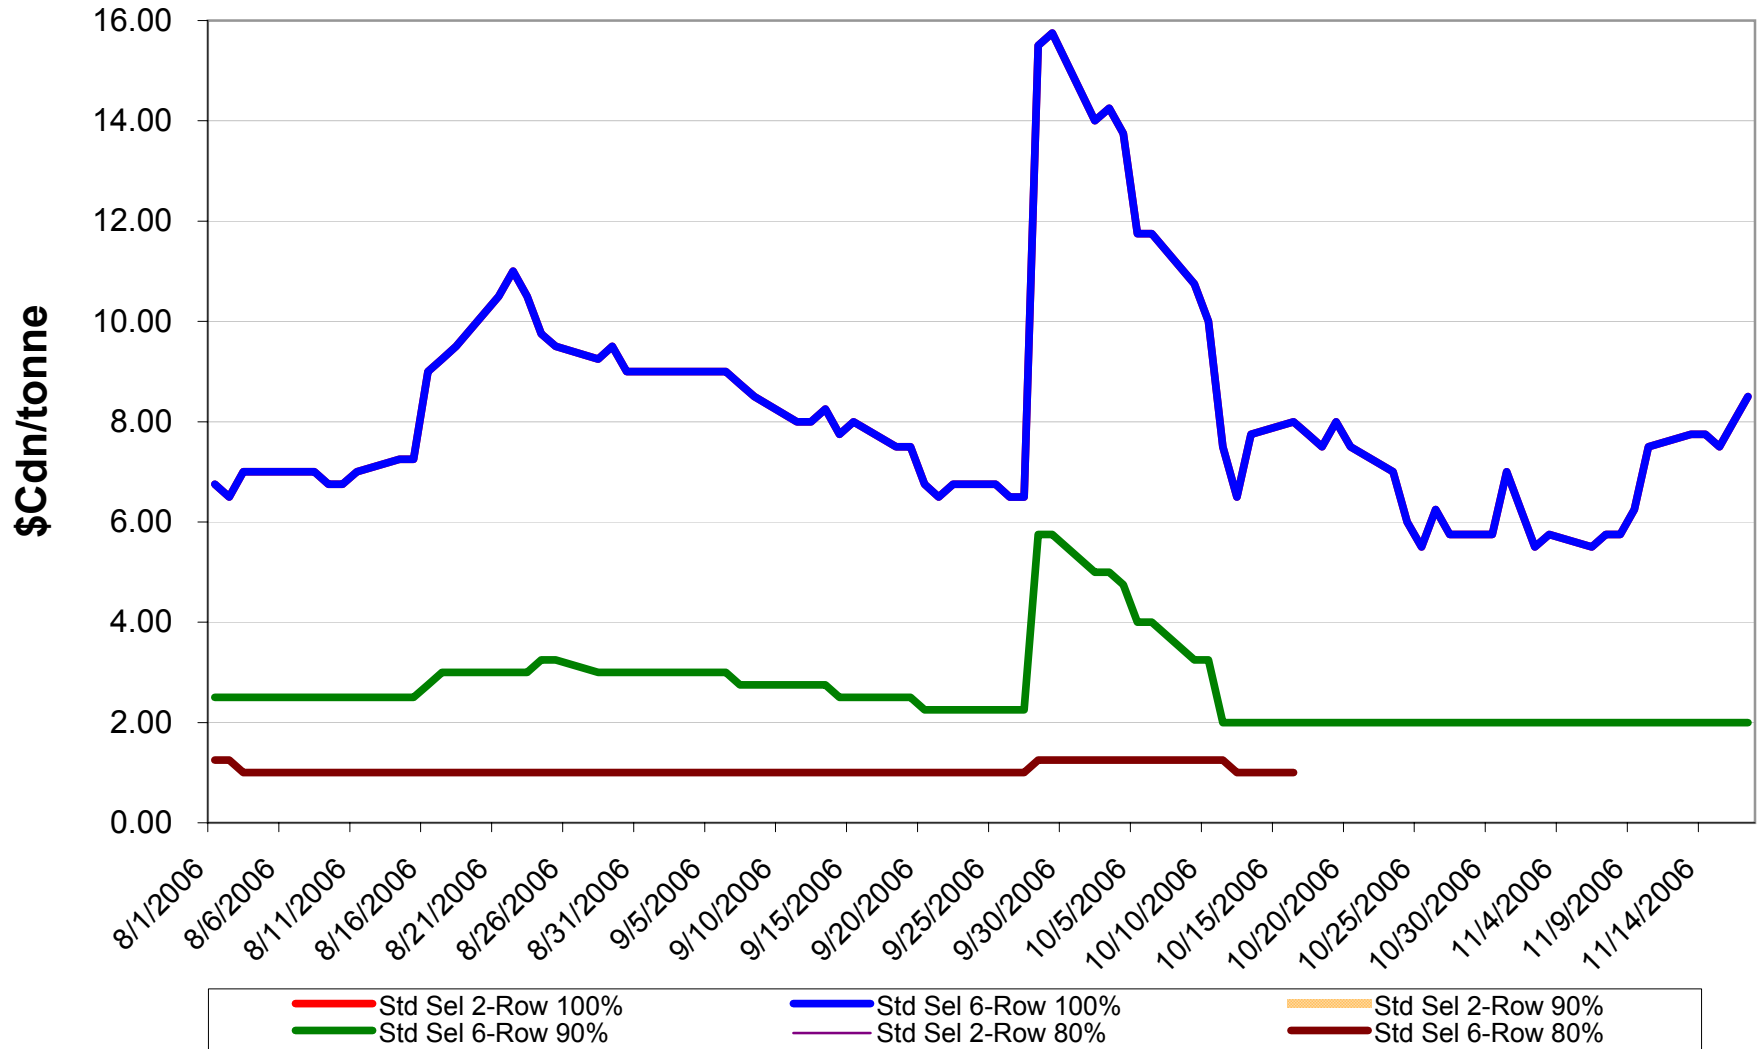

2006/07 1 CWAD 13.0 EPV Discounts

Sign up period: Aug. 1, 2006 to July 31, 2007

2006/07 4 CW CWAD Durum EPV Discounts

Sign up period: Aug. 1, 2006 to July 31, 2007

2006/07 5 CW CWAD Durum EPV Discounts

Sign up period: Aug 1, 2006 to July 31, 2007

2006/07 1 CW Barley EPV Discounts - Pool A

Sign up period: Aug. 1, 2006 to January 31, 2007

2006/07 Selected Barley EPV Discounts

Sign up period: Aug. 1, 2006 to July 31, 2007

2006/07 1 CWRS 13.5 & 1 CWHWS 13.5 Net EPVs

Sign up period: Aug. 1, 2006 to July 31, 2007

2006/07 1 CWES Net EPVs

Sign up period: Aug. 01, 2006 to July 31, 2007

2006/07 1 CPSR Net EPVs

Sign up period: Aug. 01, 2006 to July 31, 2007

2006/07 1 CPSW Net EPVs