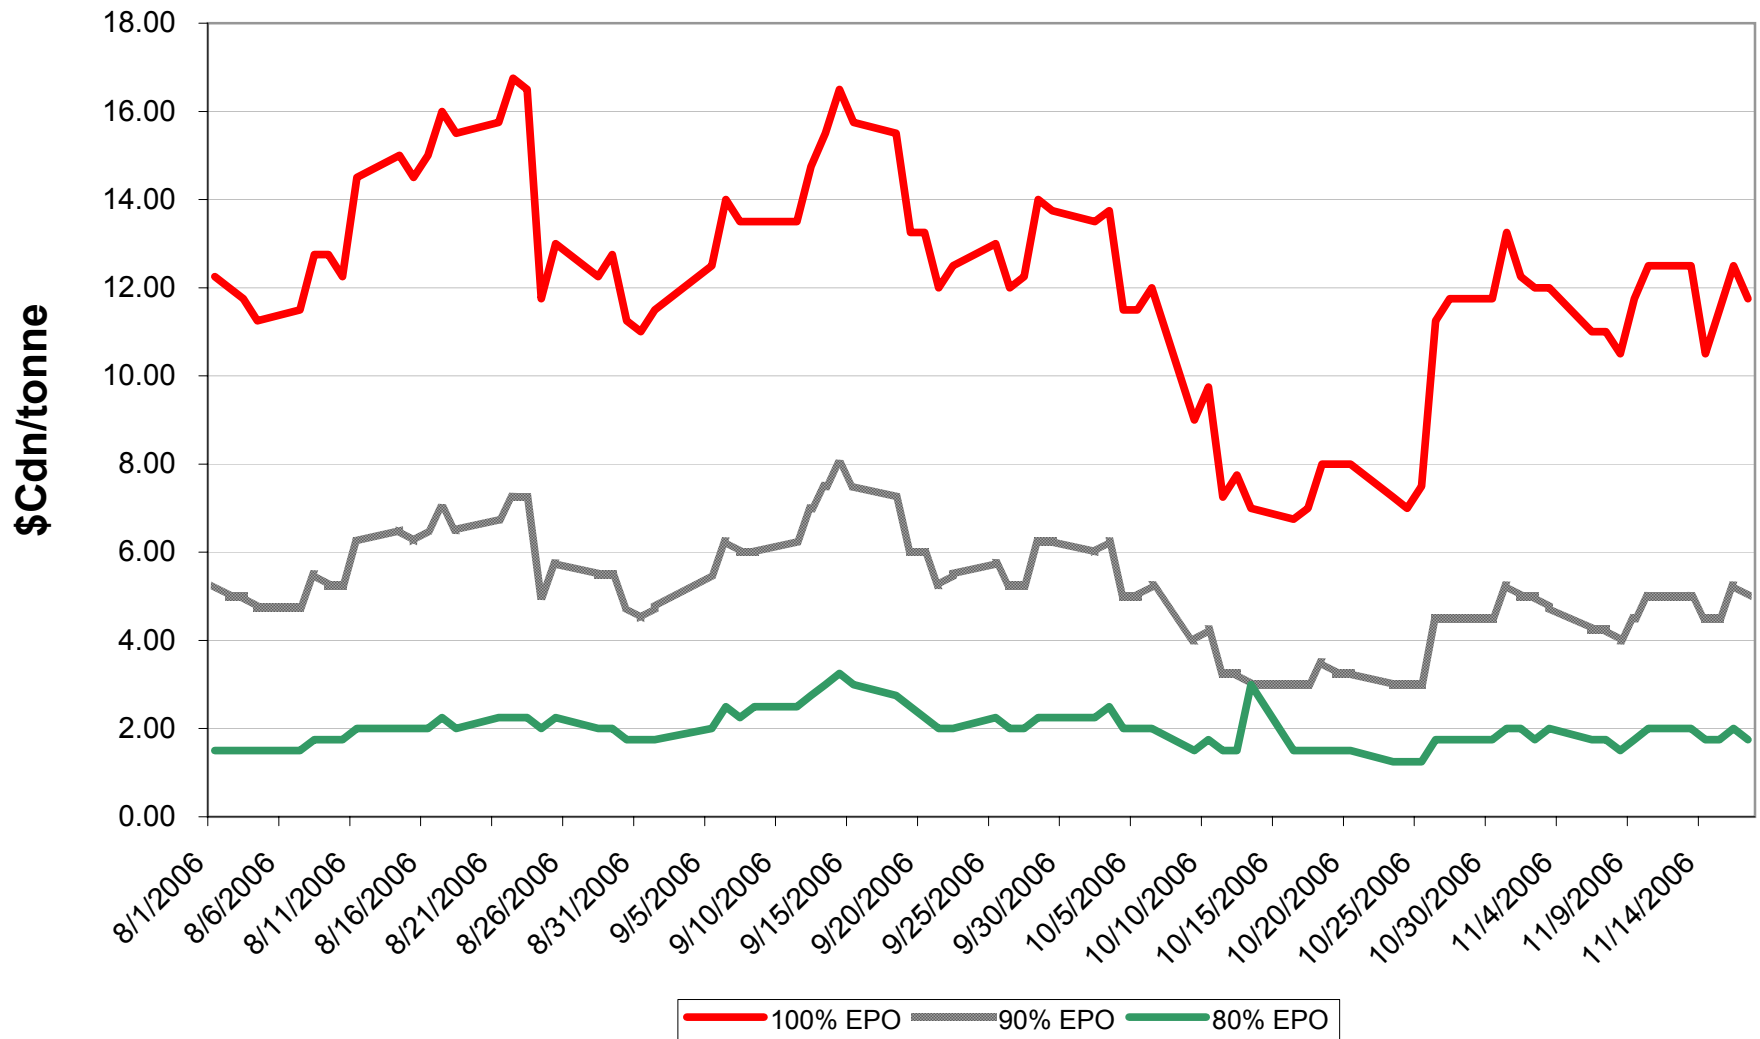

2006/07 1 CWRS 13.5 & 1 CWHWS 13.5 Wheat EPV Discounts

Sign up period: Aug. 01, 2006 to July 31, 2007

2006/07 1 CWES Wheat EPV Discounts

Sign up period: Aug. 01, 2006 to July 31, 2007

2006/07 1 CPRS, 1 CPSW & 1 CWRW Wheat EPV Discounts

Sign up period: Aug. 01, 2006 to July 31, 2007

2006/07 1 CWSWS EPV Discounts

Sign up period: Aug. 01, 2006 to July 31, 2007

2006/07 CW FEED Wheat EPV Discounts

Sign up period: Aug. 1, 2006 to July 31, 2007

2006/07 1 CWAD 13.0 EPV Discounts

Sign up period: Aug. 1, 2006 to July 31, 2007

2006/07 4 CW CWAD Durum EPV Discounts

Sign up period: Aug. 1, 2006 to July 31, 2007

2006/07 5 CW CWAD Durum EPV Discounts

Sign up period: Aug 1, 2006 to July 31, 2007

2006/07 1 CW Barley EPV Discounts - Pool A

Sign up period: Aug. 1, 2006 to January 31, 2007

2006/07 Selected Barley EPV Discounts

Sign up period: Aug. 1, 2006 to July 31, 2007

2006/07 1 CWRS 13.5 & 1 CWHWS 13.5 Net EPVs