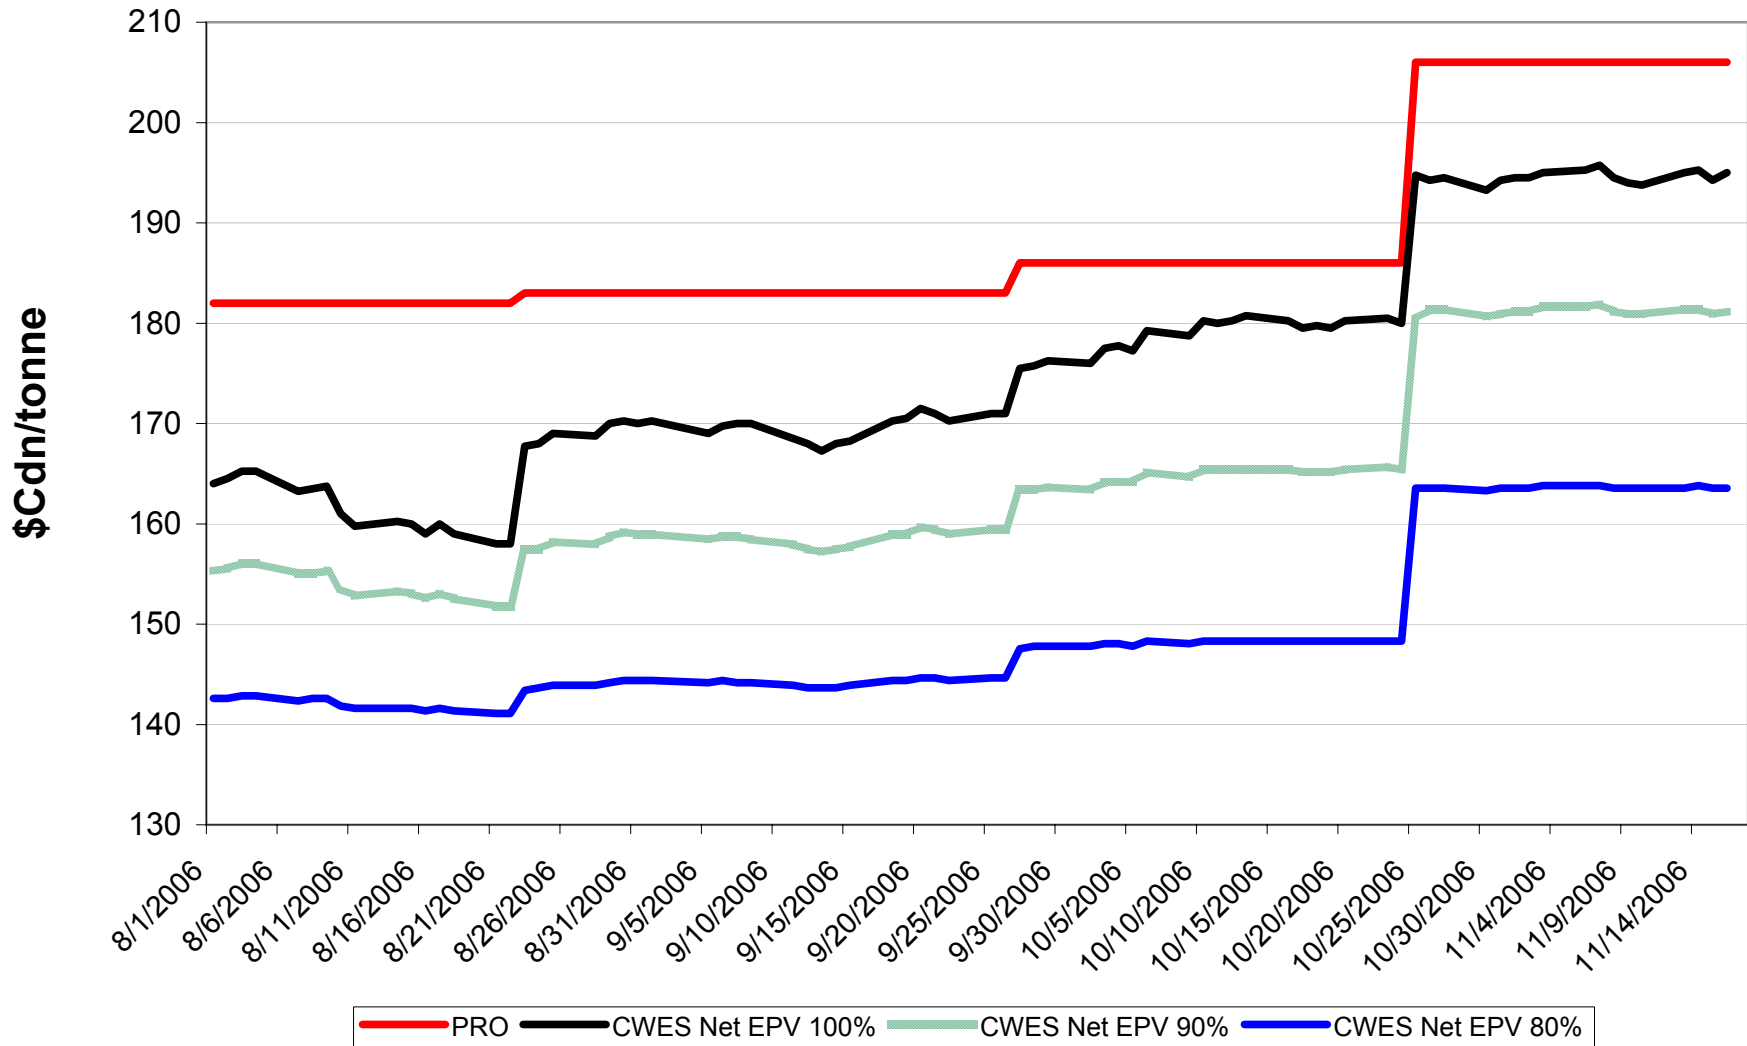

2006/07 1 CW Barley EPV Discounts - Pool A

Sign up period: Aug. 1, 2006 to January 31, 2007

2006/07 Selected Barley EPV Discounts

Sign up period: Aug. 1, 2006 to July 31, 2007

2006/07 1 CWRS 13.5 & 1 CWHWS 13.5 Net EPVs

Sign up period: Aug. 1, 2006 to July 31, 2007

2006/07 1 CWES Net EPVs

Sign up period: Aug. 01, 2006 to July 31, 2007

2006/07 1 CPSR Net EPVs

Sign up period: Aug. 01, 2006 to July 31, 2007

2006/07 1 CPSW Net EPVs

Sign up period: Aug. 01, 2006 to July 31, 2007

2006/07 1 CWRW Net EPVs

Sign up period: Aug. 01, 2006 to July 31, 2007

2006/07 1 CWSWS Net EPVs

Sign up period: Aug. 01, 2006 to July 31, 2007

2006/07 1 CWAD 13.0 Net EPVs