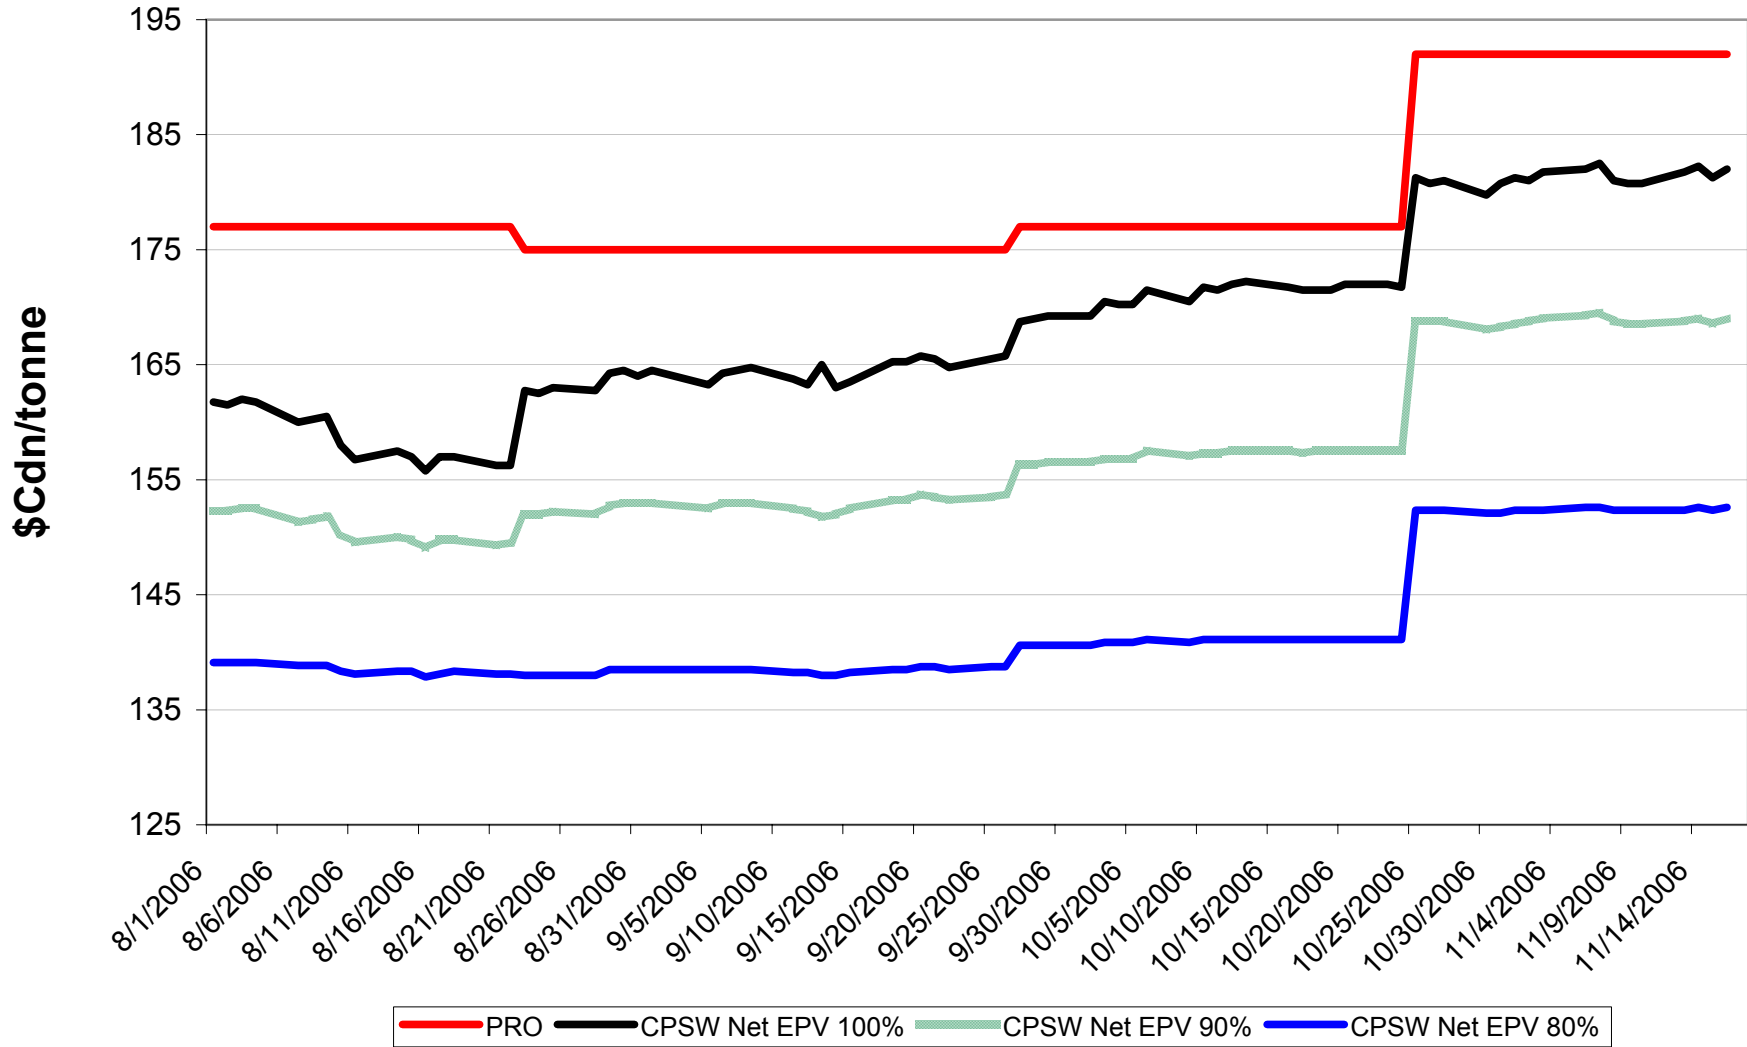

2006/07 1 CW Barley EPV Discounts - Pool A

Sign up period: Aug. 1, 2006 to January 31, 2007

2006/07 Selected Barley EPV Discounts

Sign up period: Aug. 1, 2006 to July 31, 2007

2006/07 1 CWRS 13.5 & 1 CWHWS 13.5 Net EPVs

Sign up period: Aug. 1, 2006 to July 31, 2007

2006/07 1 CWES Net EPVs

Sign up period: Aug. 01, 2006 to July 31, 2007

2006/07 1 CPSR Net EPVs

Sign up period: Aug. 01, 2006 to July 31, 2007

2006/07 1 CPSW Net EPVs

Sign up period: Aug. 01, 2006 to July 31, 2007

2006/07 1 CWRW Net EPVs

Sign up period: Aug. 01, 2006 to July 31, 2007

2006/07 1 CWSWS Net EPVs

Sign up period: Aug. 01, 2006 to July 31, 2007

2006/07 1 CWAD 13.0 Net EPVs

Sign up period: Aug. 1, 2006 to July 31, 2007

2006/07 1 CW Barley Net EPVs - Pool A

Sign up period: Aug. 01, 2006 to January 31, 2007

2006/07 Std Select Two-Row Net EPVs

Sign up period: Aug. 01, 2006 to July 31, 2007