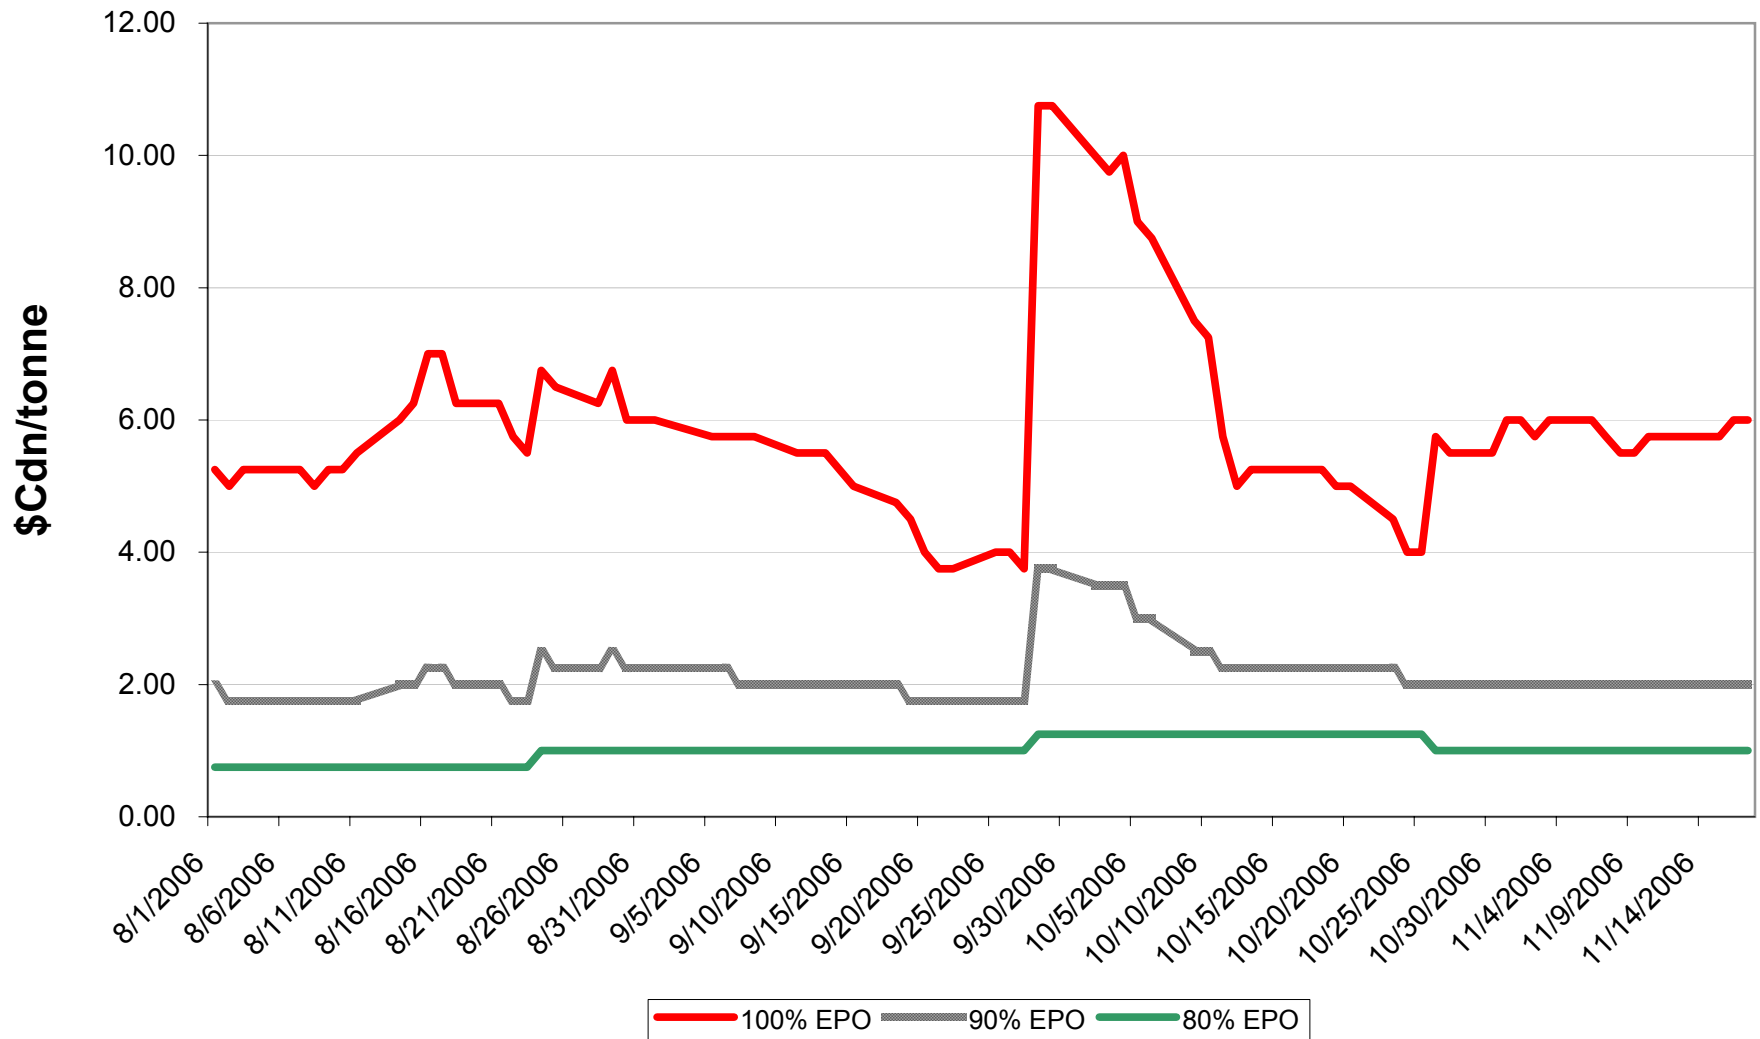

2006/07 1 CWAD 13.0 EPV Discounts

Sign up period: Aug. 1, 2006 to July 31, 2007

2006/07 4 CW CWAD Durum EPV Discounts

Sign up period: Aug. 1, 2006 to July 31, 2007

2006/07 5 CW CWAD Durum EPV Discounts

Sign up period: Aug 1, 2006 to July 31, 2007

2006/07 1 CW Barley EPV Discounts - Pool A

Sign up period: Aug. 1, 2006 to January 31, 2007

2006/07 Selected Barley EPV Discounts

Sign up period: Aug. 1, 2006 to July 31, 2007

2006/07 1 CWRS 13.5 & 1 CWHWS 13.5 Net EPVs

Sign up period: Aug. 1, 2006 to July 31, 2007

2006/07 1 CWES Net EPVs

Sign up period: Aug. 01, 2006 to July 31, 2007

2006/07 1 CPSR Net EPVs

Sign up period: Aug. 01, 2006 to July 31, 2007

2006/07 1 CPSW Net EPVs