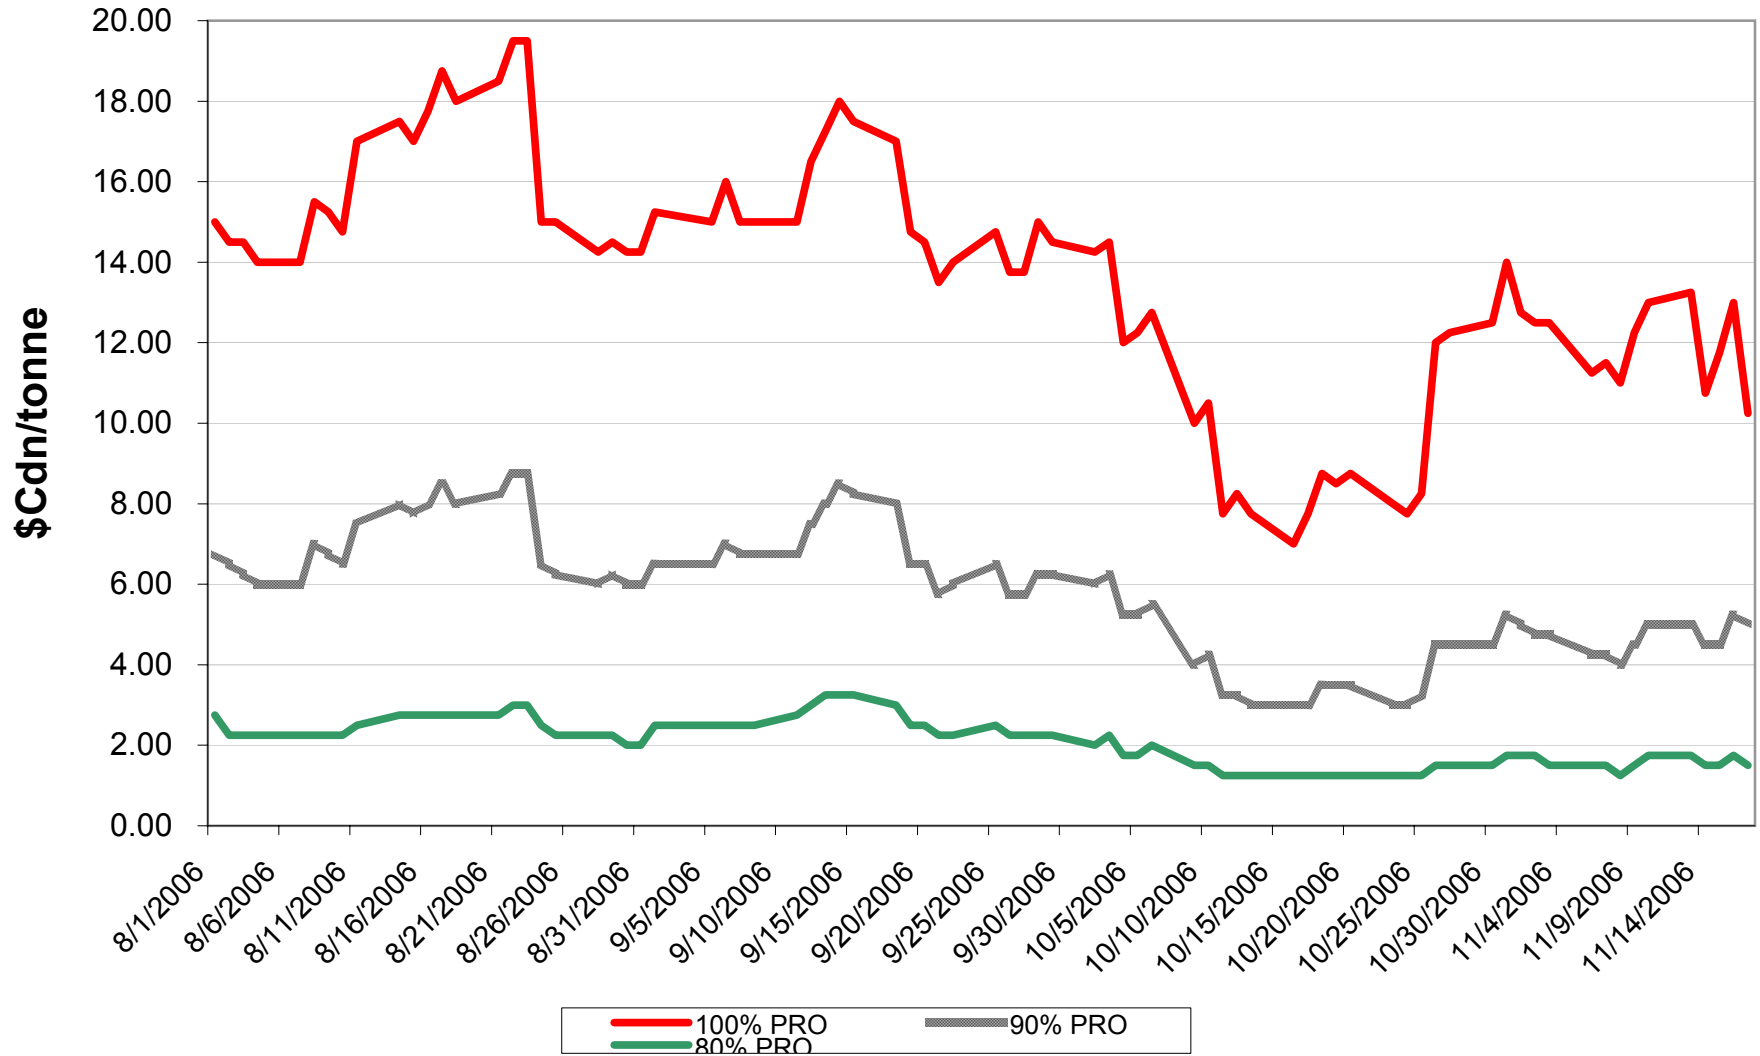

2006/07 1 CWRS 13.5 & 1 CWHWS 13.5 Wheat EPV Discounts

Sign up period: Aug. 01, 2006 to July 31, 2007

2006/07 1 CWES Wheat EPV Discounts

Sign up period: Aug. 01, 2006 to July 31, 2007

2006/07 1 CPRS, 1 CPSW & 1 CWRW Wheat EPV Discounts

Sign up period: Aug. 01, 2006 to July 31, 2007

2006/07 1 CWSWS EPV Discounts

Sign up period: Aug. 01, 2006 to July 31, 2007

2006/07 CW FEED Wheat EPV Discounts

Sign up period: Aug. 1, 2006 to July 31, 2007

2006/07 1 CWAD 13.0 EPV Discounts

Sign up period: Aug. 1, 2006 to July 31, 2007

2006/07 4 CW CWAD Durum EPV Discounts

Sign up period: Aug. 1, 2006 to July 31, 2007

2006/07 5 CW CWAD Durum EPV Discounts

Sign up period: Aug 1, 2006 to July 31, 2007

2006/07 1 CW Barley EPV Discounts - Pool A

Sign up period: Aug. 1, 2006 to January 31, 2007

2006/07 Selected Barley EPV Discounts

Sign up period: Aug. 1, 2006 to July 31, 2007

2006/07 1 CWRS 13.5 & 1 CWHWS 13.5 Net EPVs