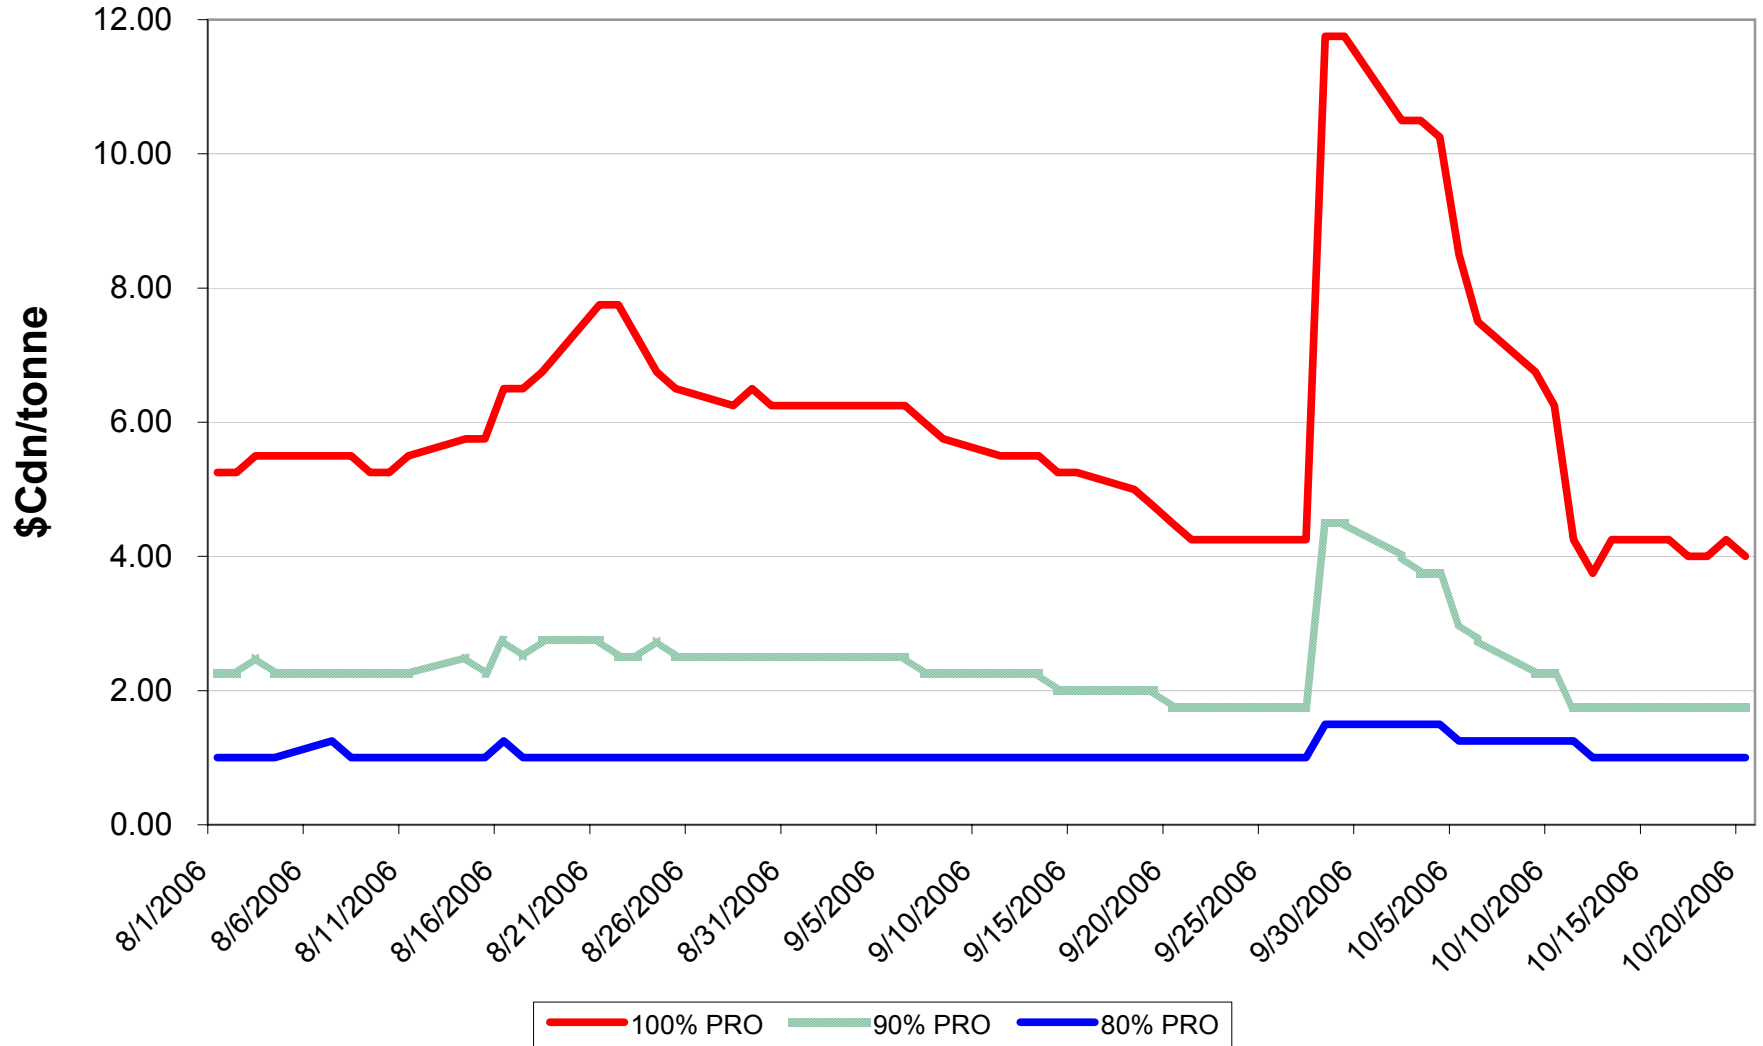

# 2006/07 1 CW Barley EPV Discounts - Pool A

Sign up period: Aug. 1, 2006 to January 31, 2007