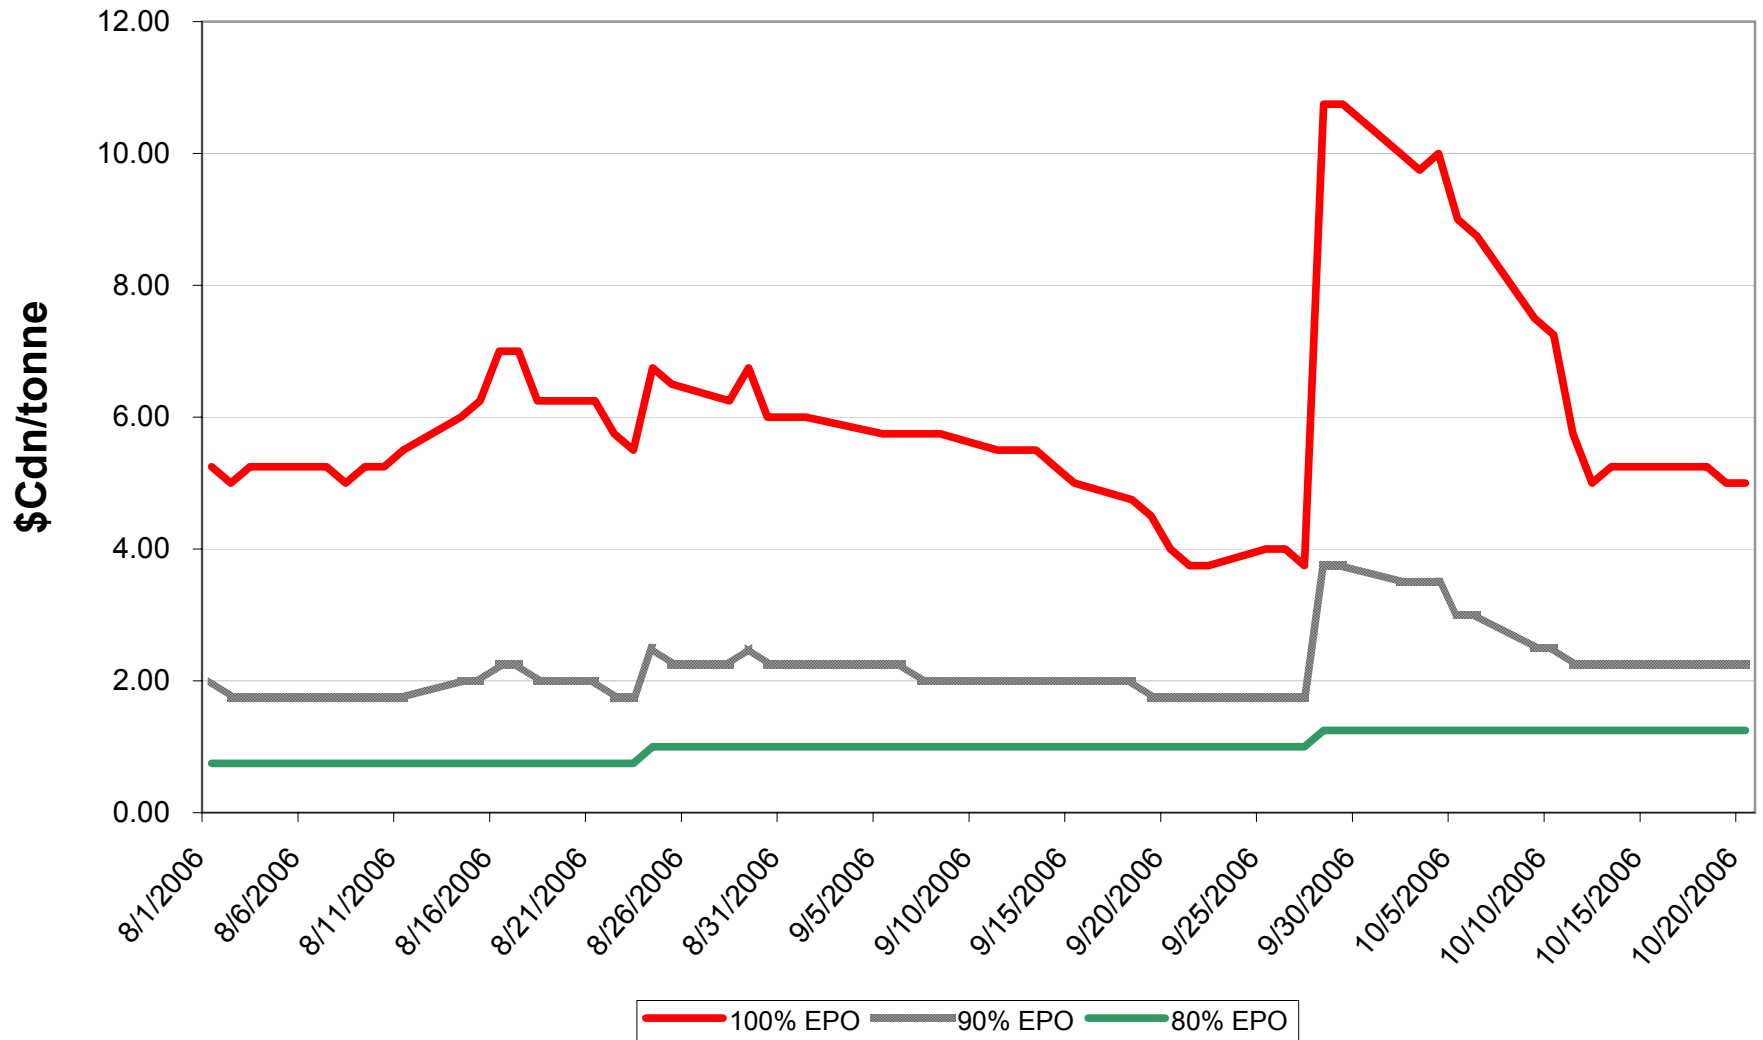

2006/07 CW FEED Wheat EPV Discounts

Sign up period: Aug. 1, 2006 to July 31, 2007