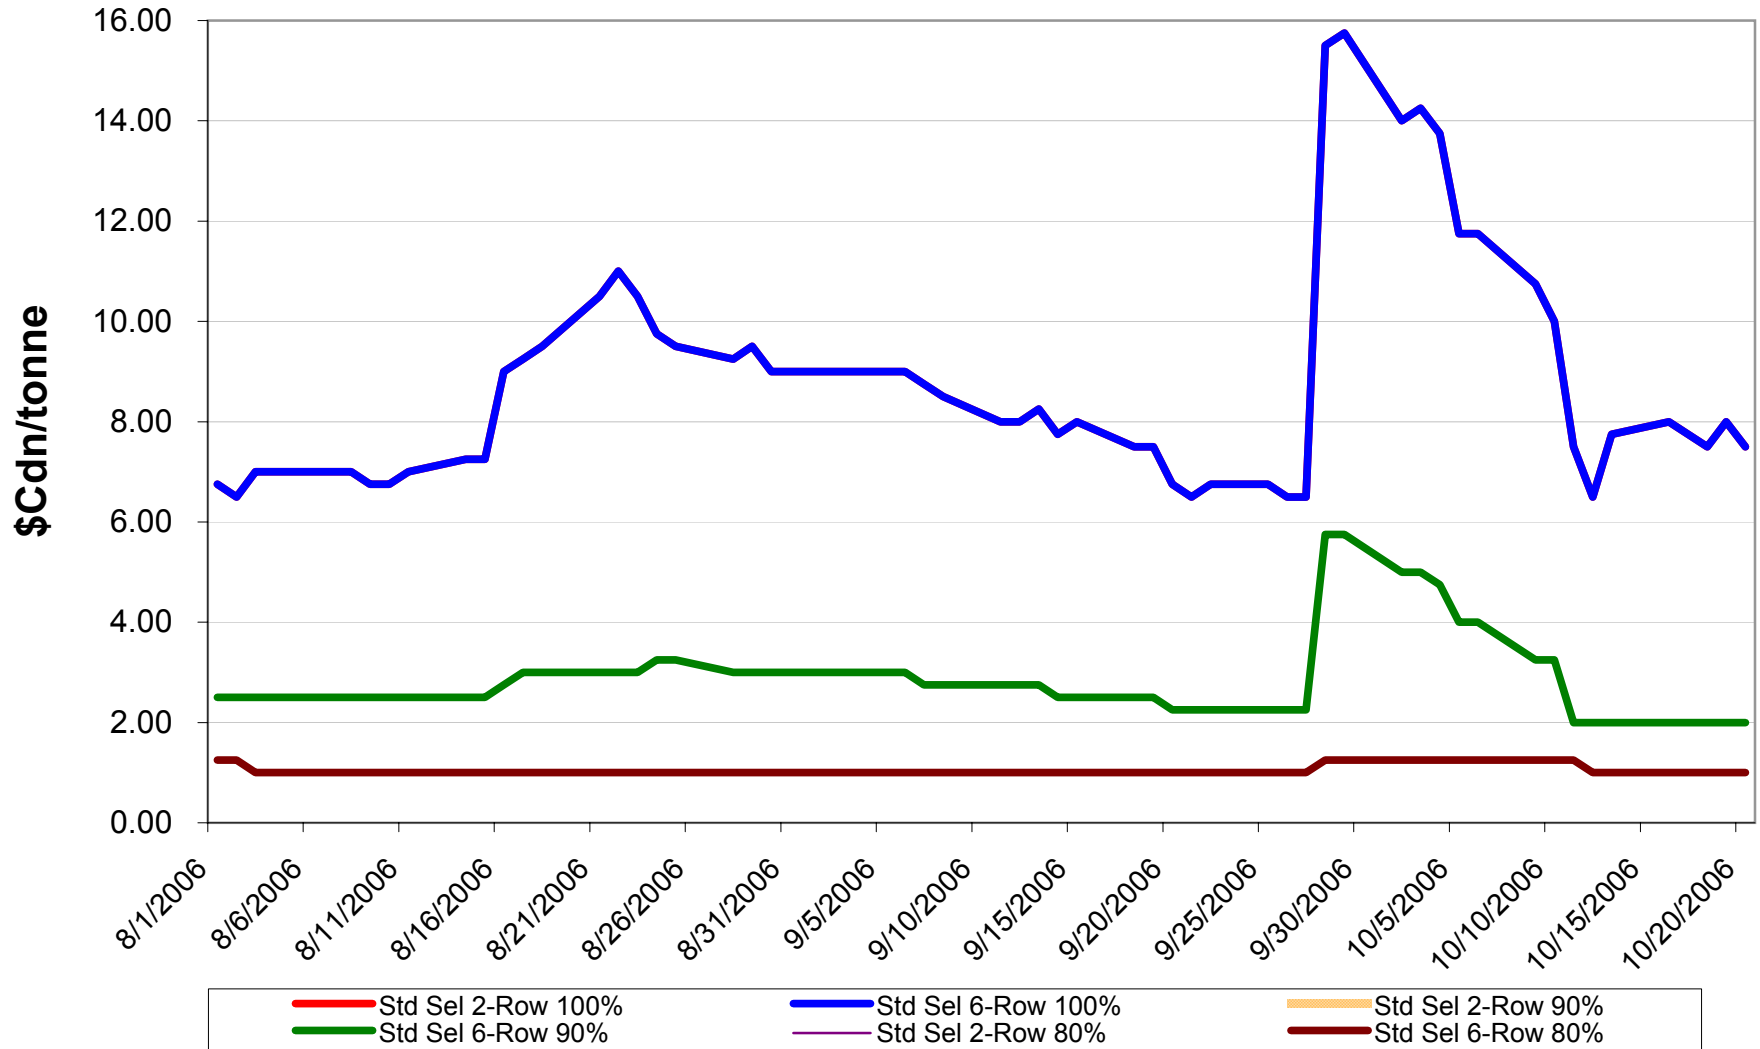

2006/07 Selected Barley EPV Discounts

Sign up period: Aug. 1, 2006 to July 31, 2007