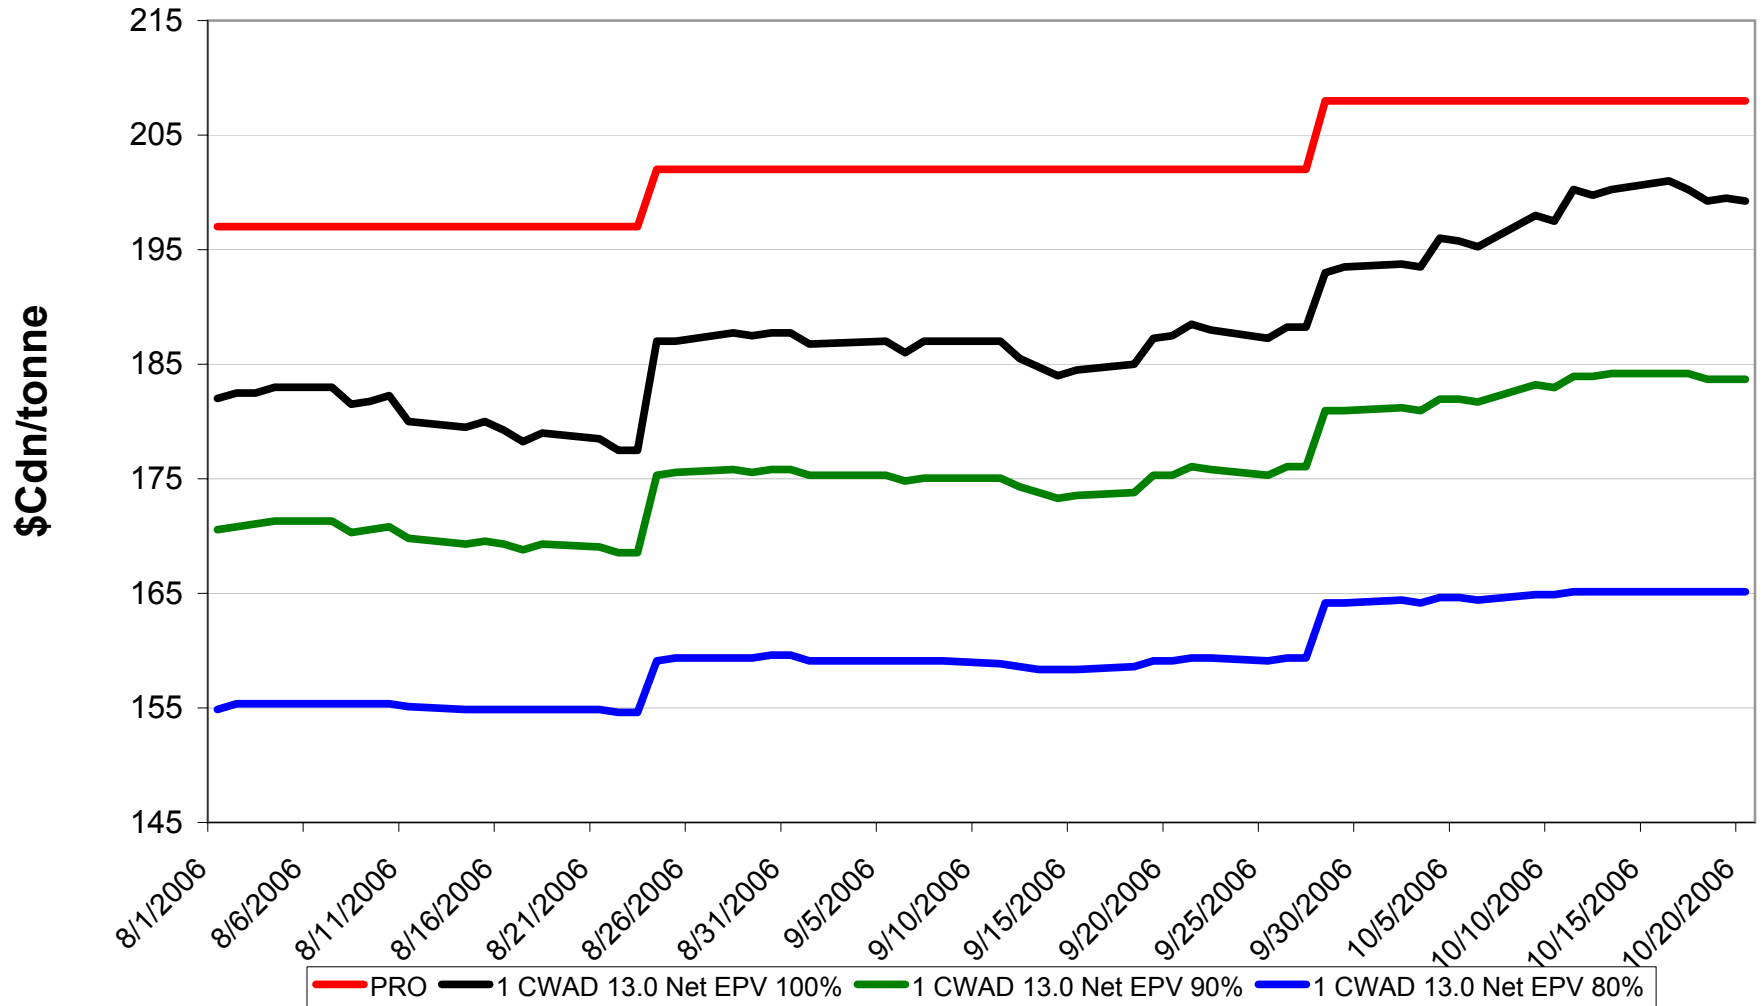

2006/07 1 CWAD 13.0 Net EPVs

Sign up period: Aug. 1, 2006 to July 31, 2007