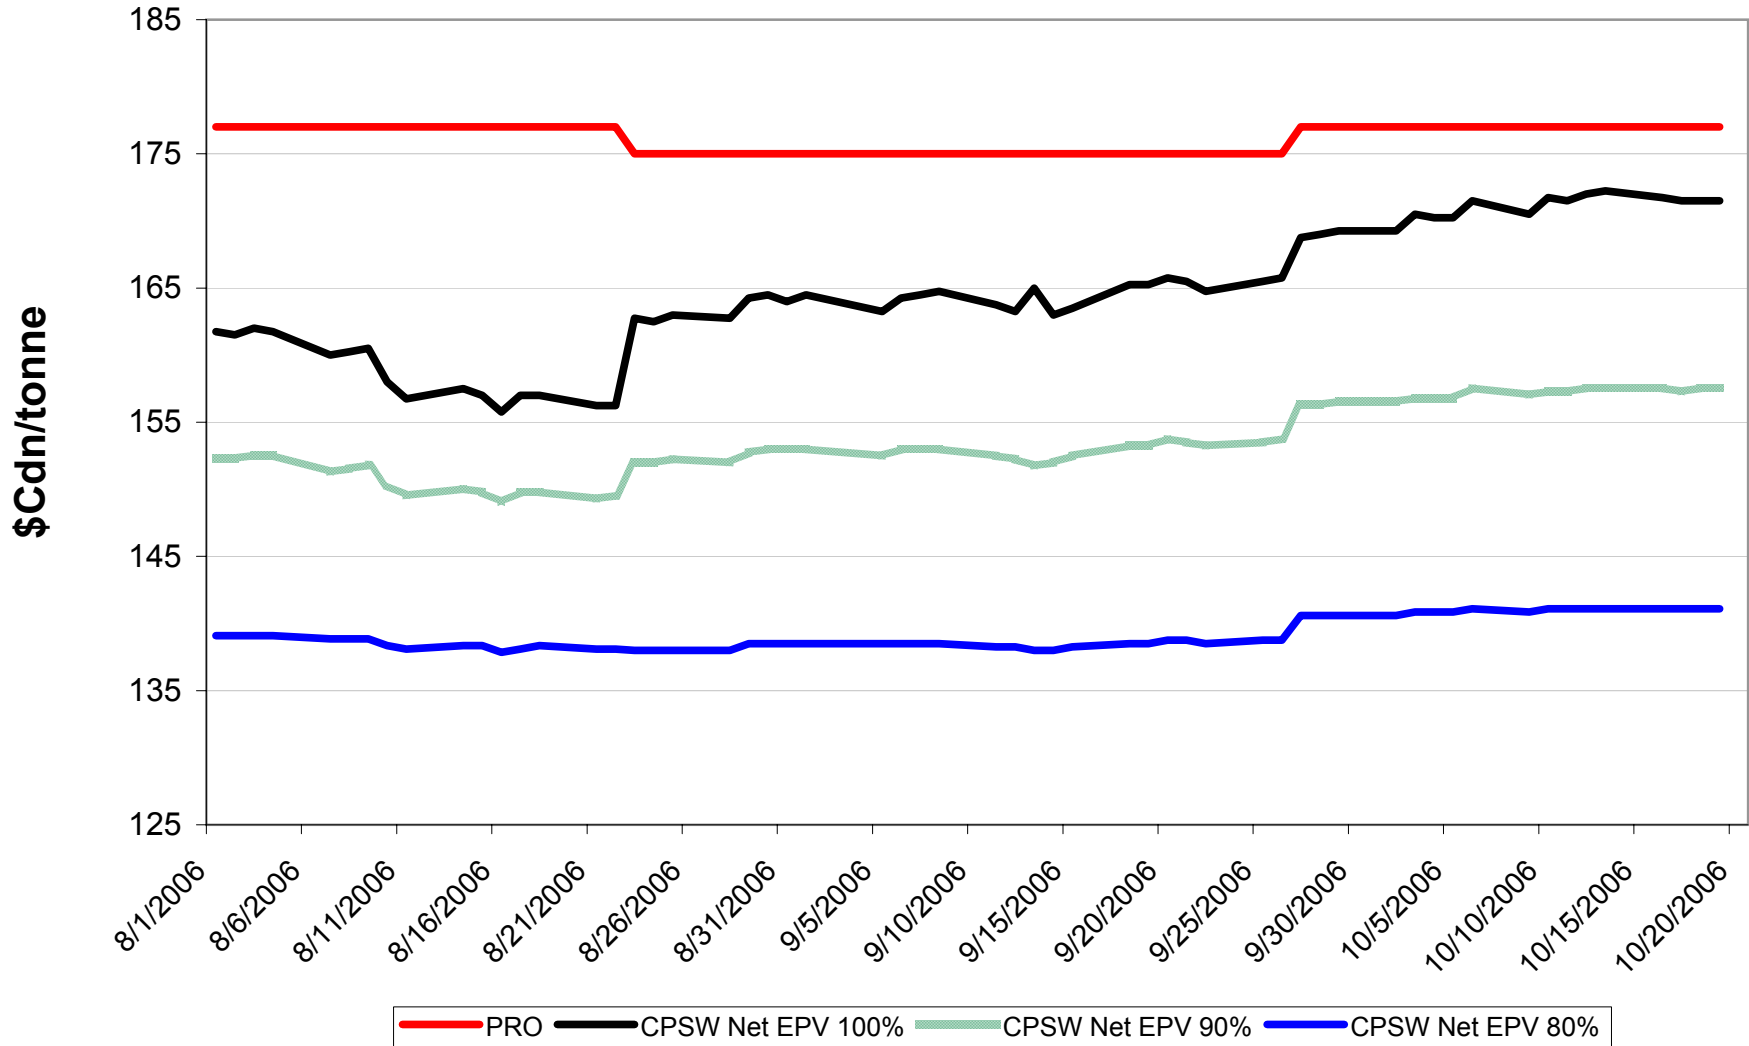

2006/07 1 CPSW Net EPVs

Sign up period: Aug. 01, 2006 to July 31, 2007