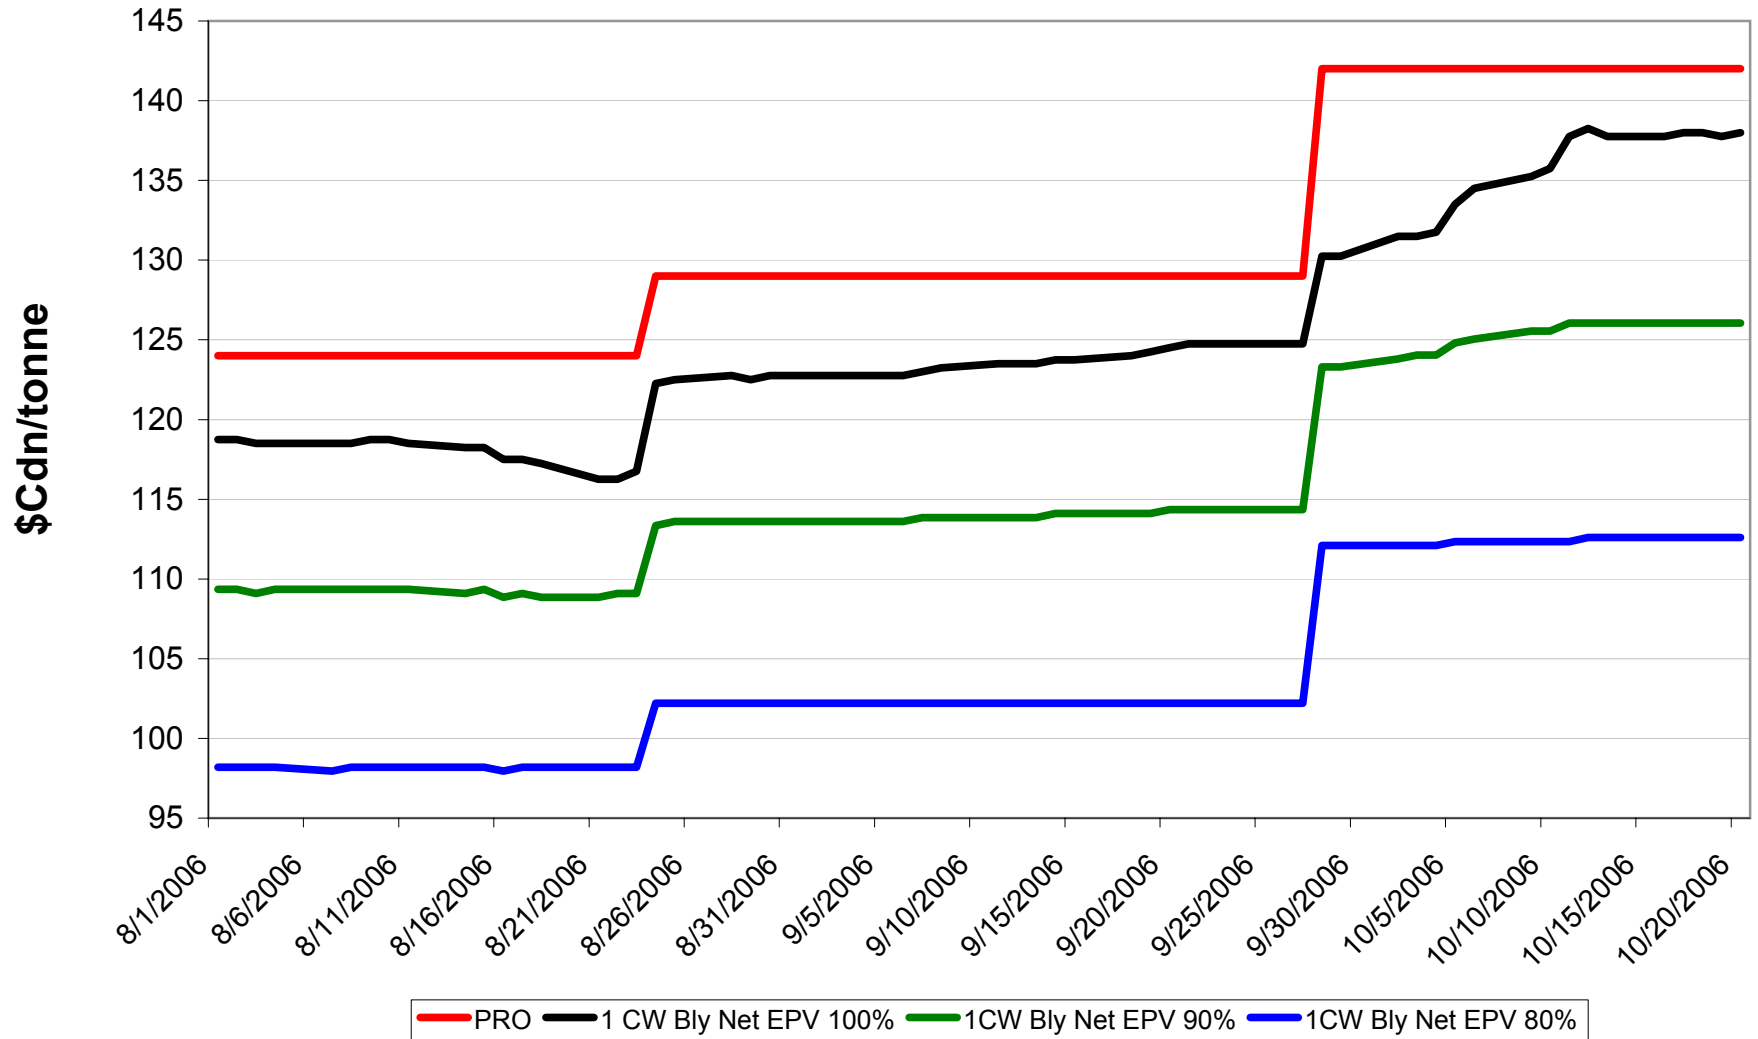

# 2006/07 1 CWRW Net EPVs

Sign up period: Aug. 01, 2006 to July 31, 2007

# 2006/07 1 CWSWS Net EPVs

Sign up period: Aug. 01, 2006 to July 31, 2007

# 2006/07 1 CW Barley Net EPVs - Pool A

Sign up period: Aug. 01, 2006 to January 31, 2007