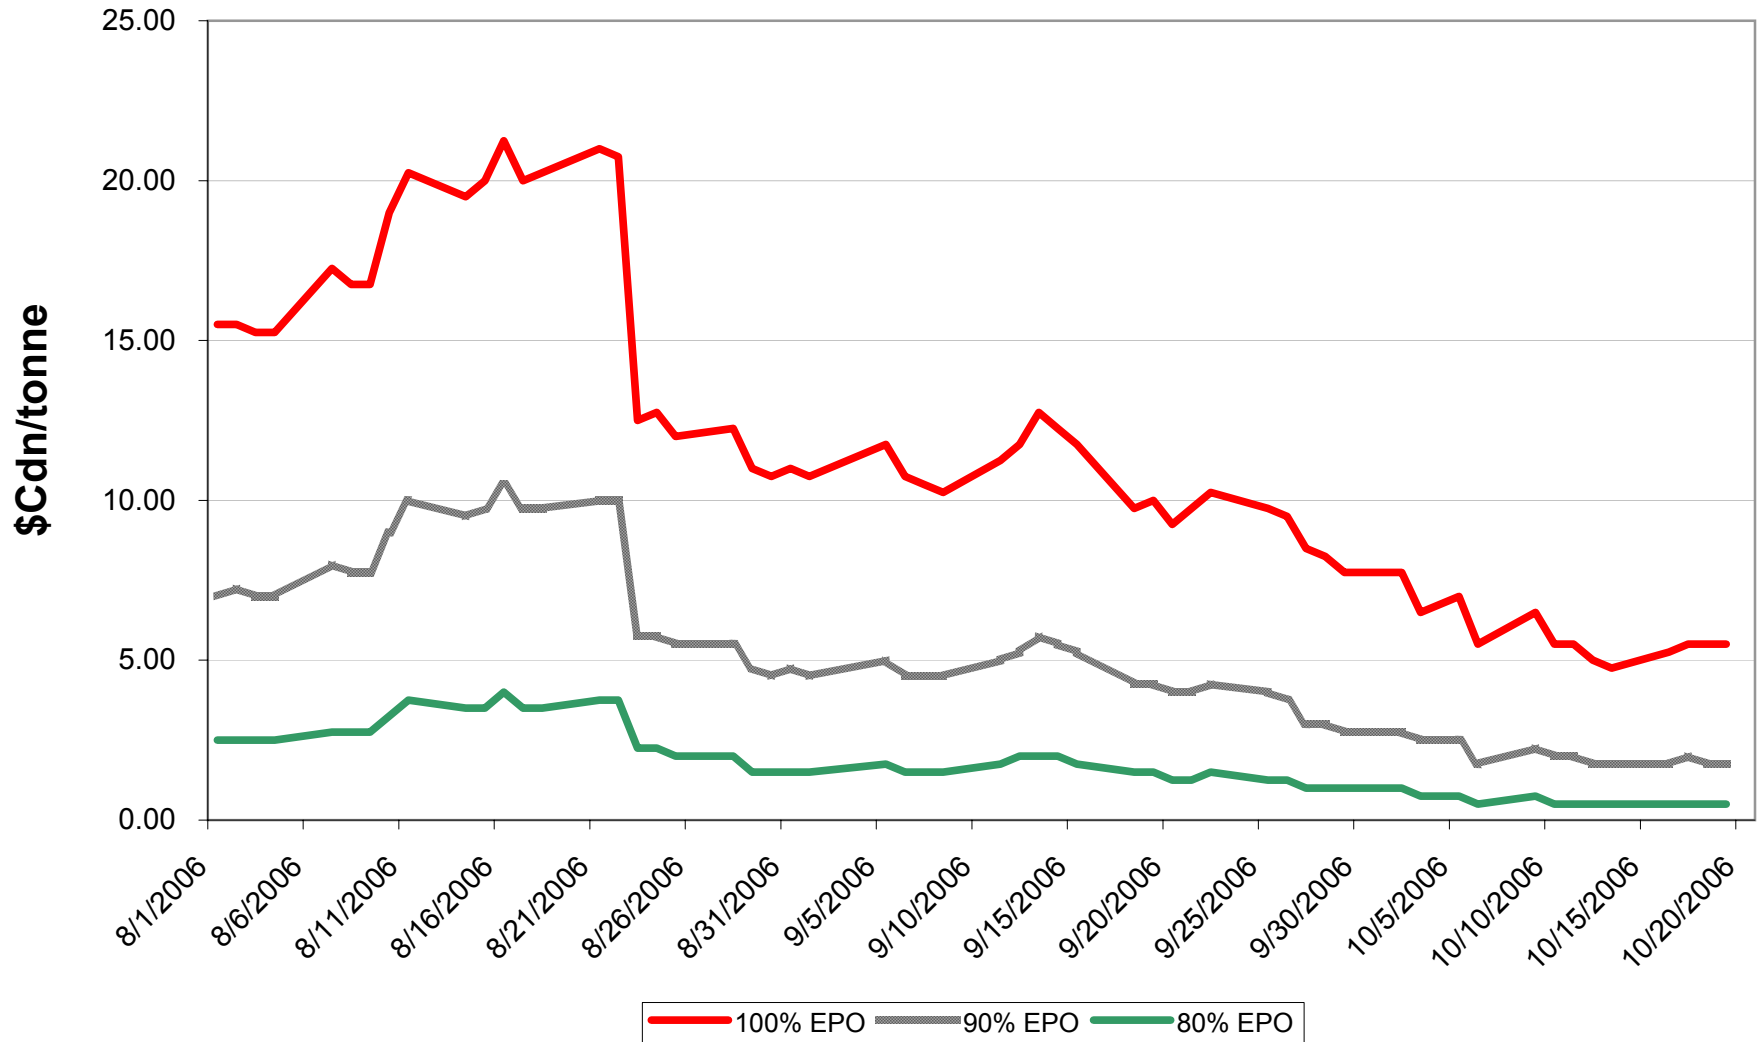

2006/07 1 CPRS, 1 CPSW & 1 CWRW Wheat EPV Discounts

Sign up period: Aug. 01, 2006 to July 31, 2007