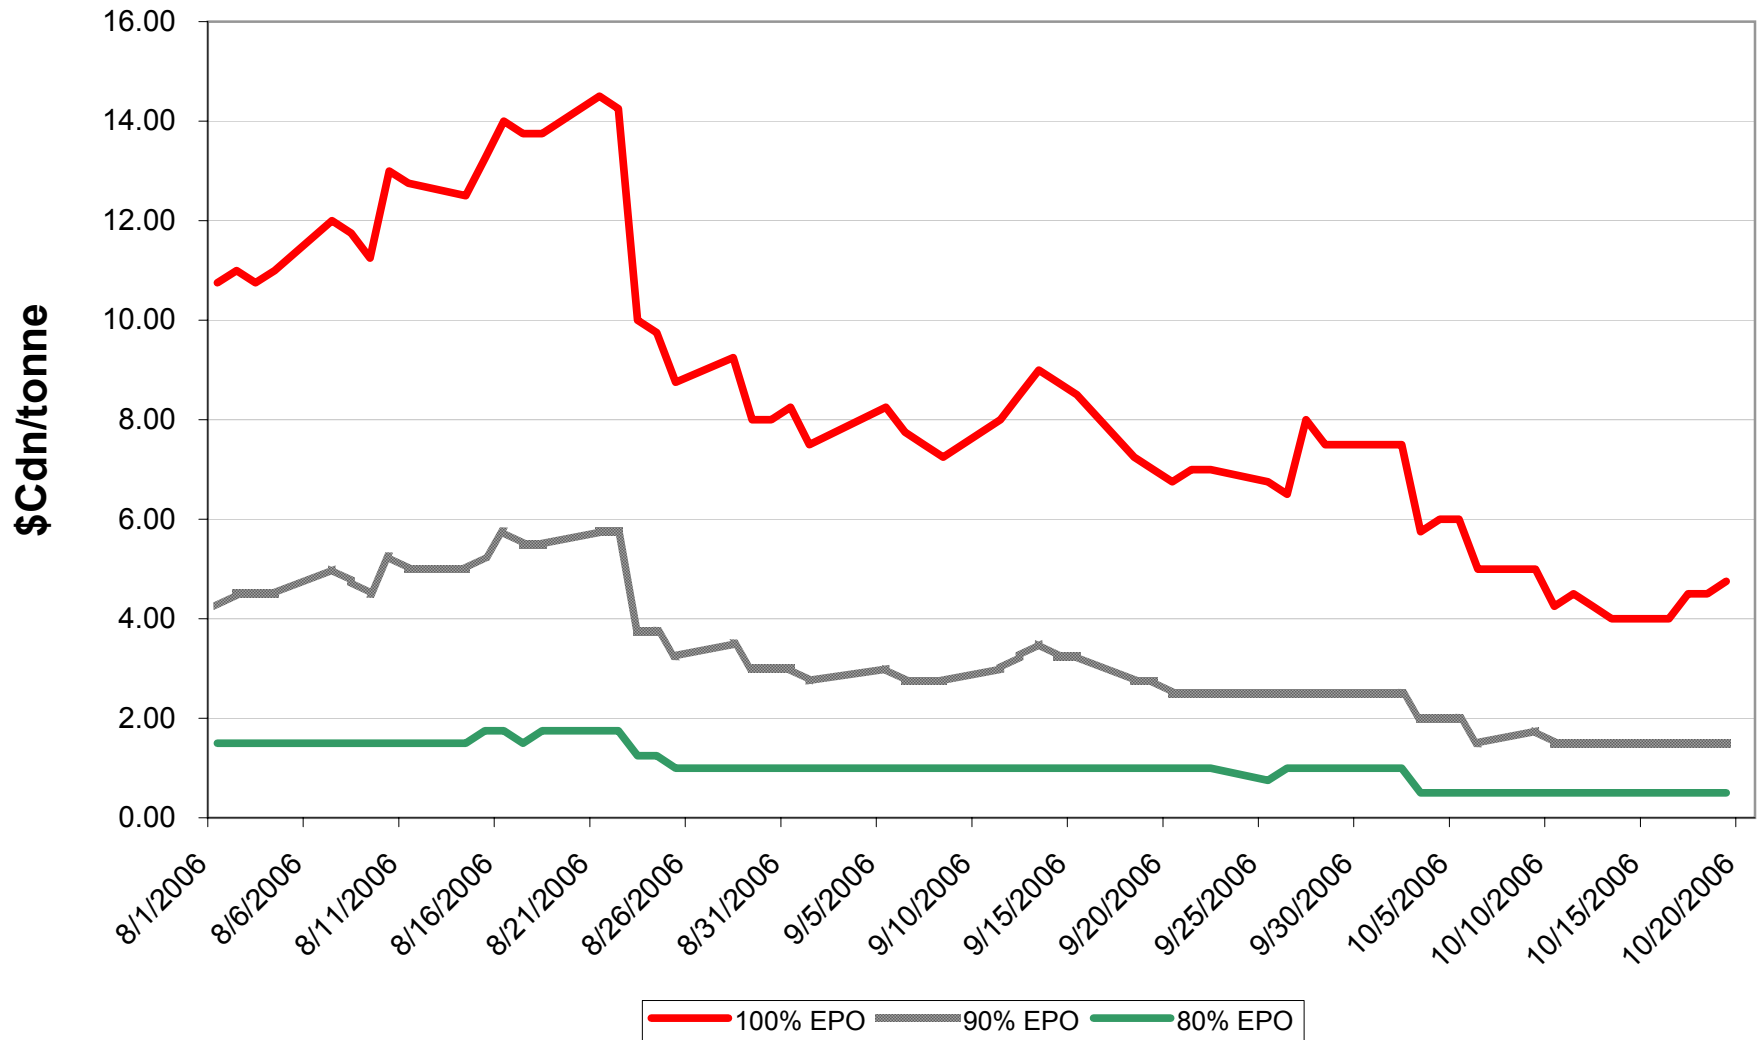

2006/07 1 CWSWS EPV Discounts

Sign up period: Aug. 01, 2006 to July 31, 2007