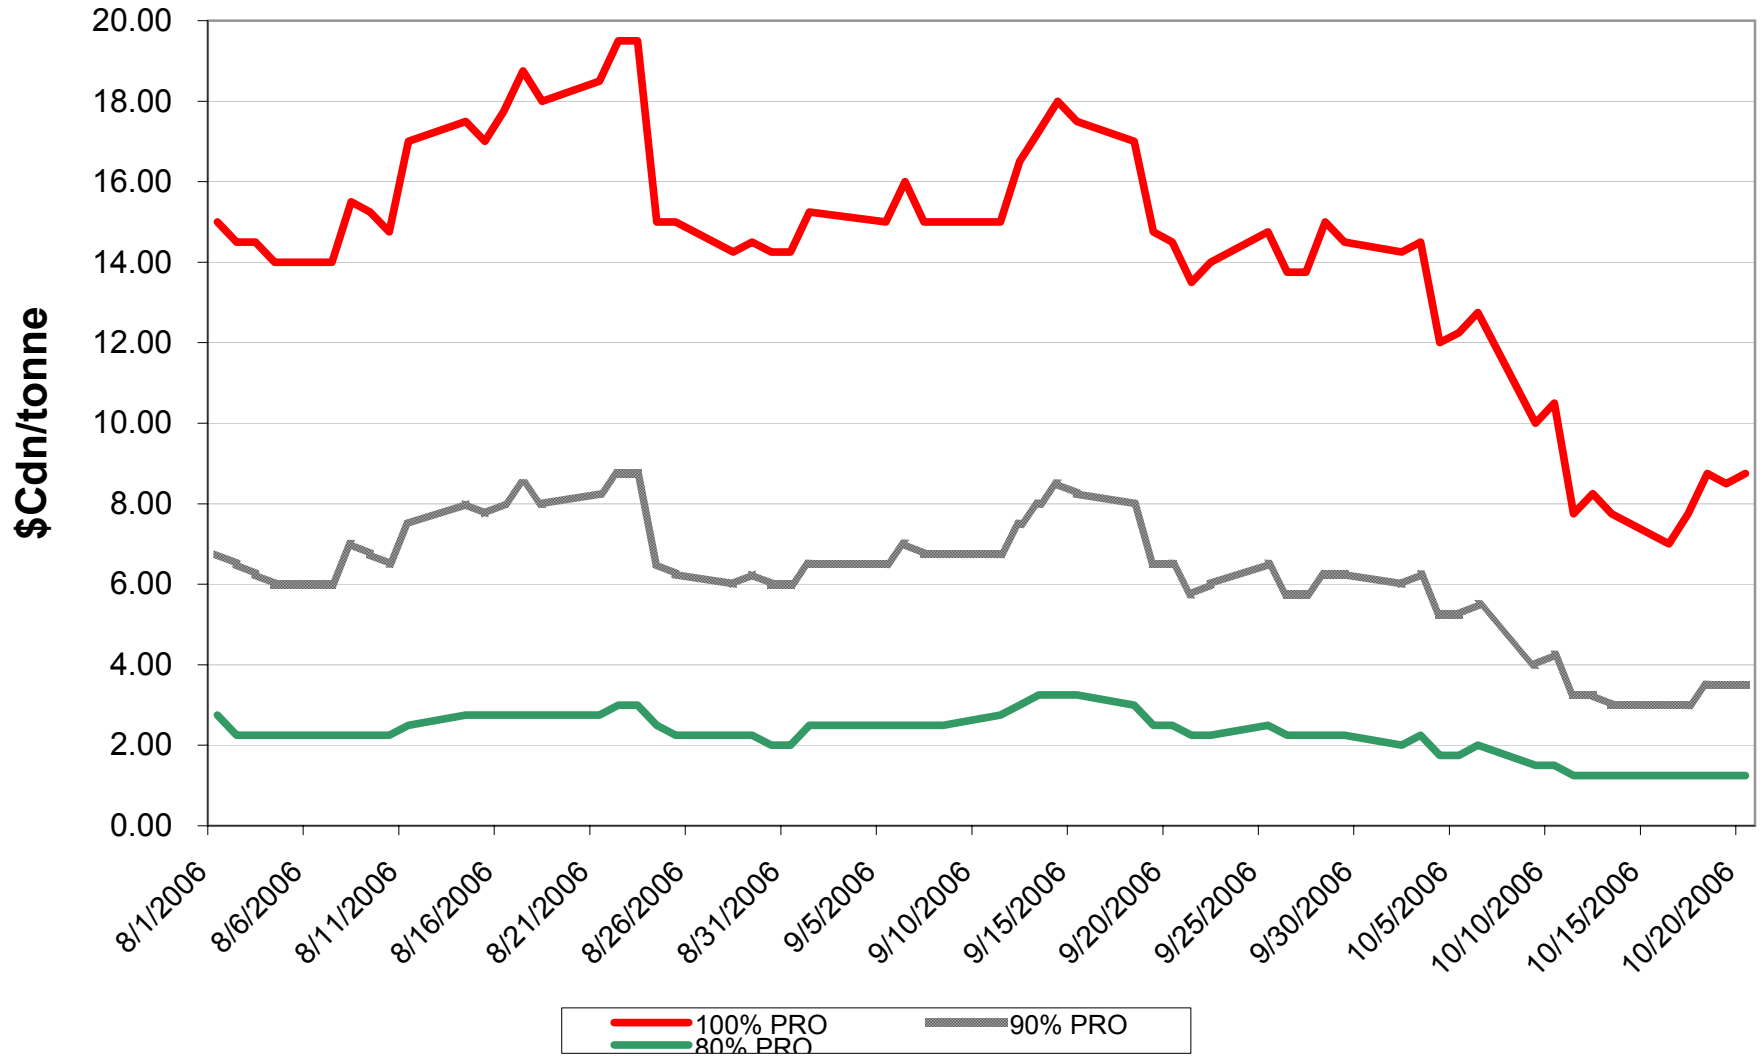

2006/07 1 CWAD 13.0 EPV Discounts

Sign up period: Aug. 1, 2006 to July 31, 2007