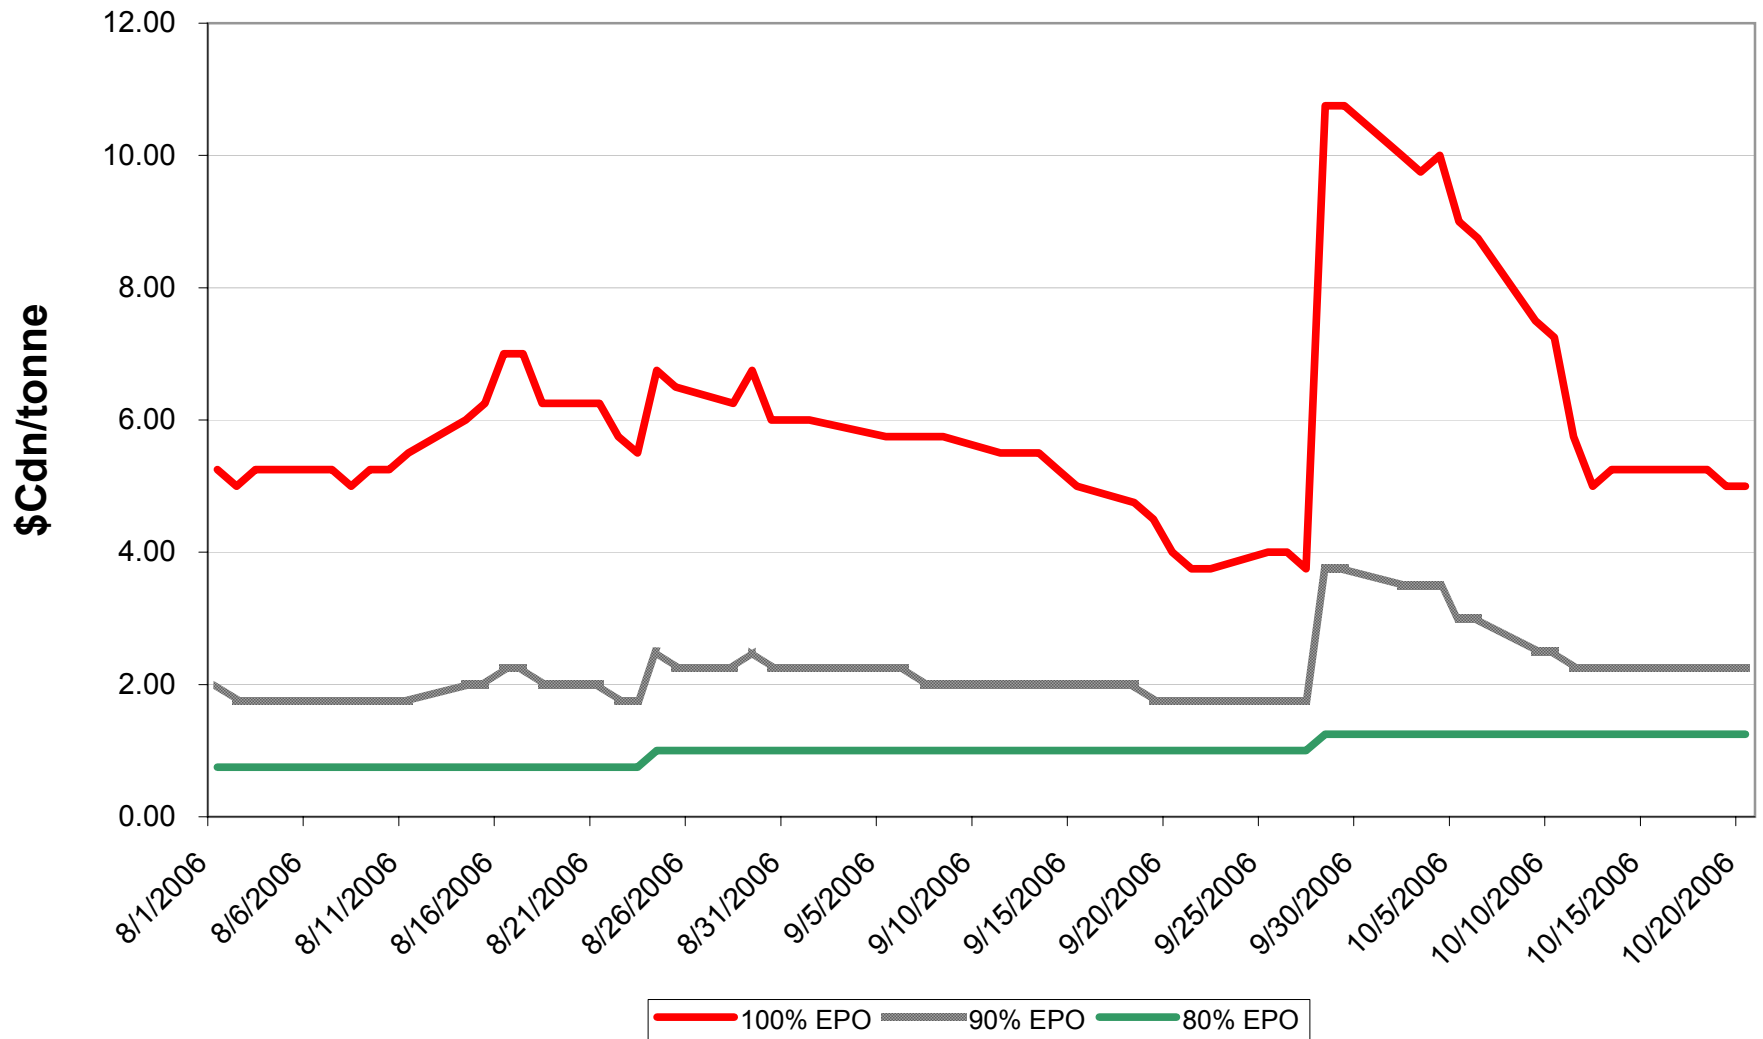

2006/07 5 CW CWAD Durum EPV Discounts

Sign up period: Aug 1, 2006 to July 31, 2007