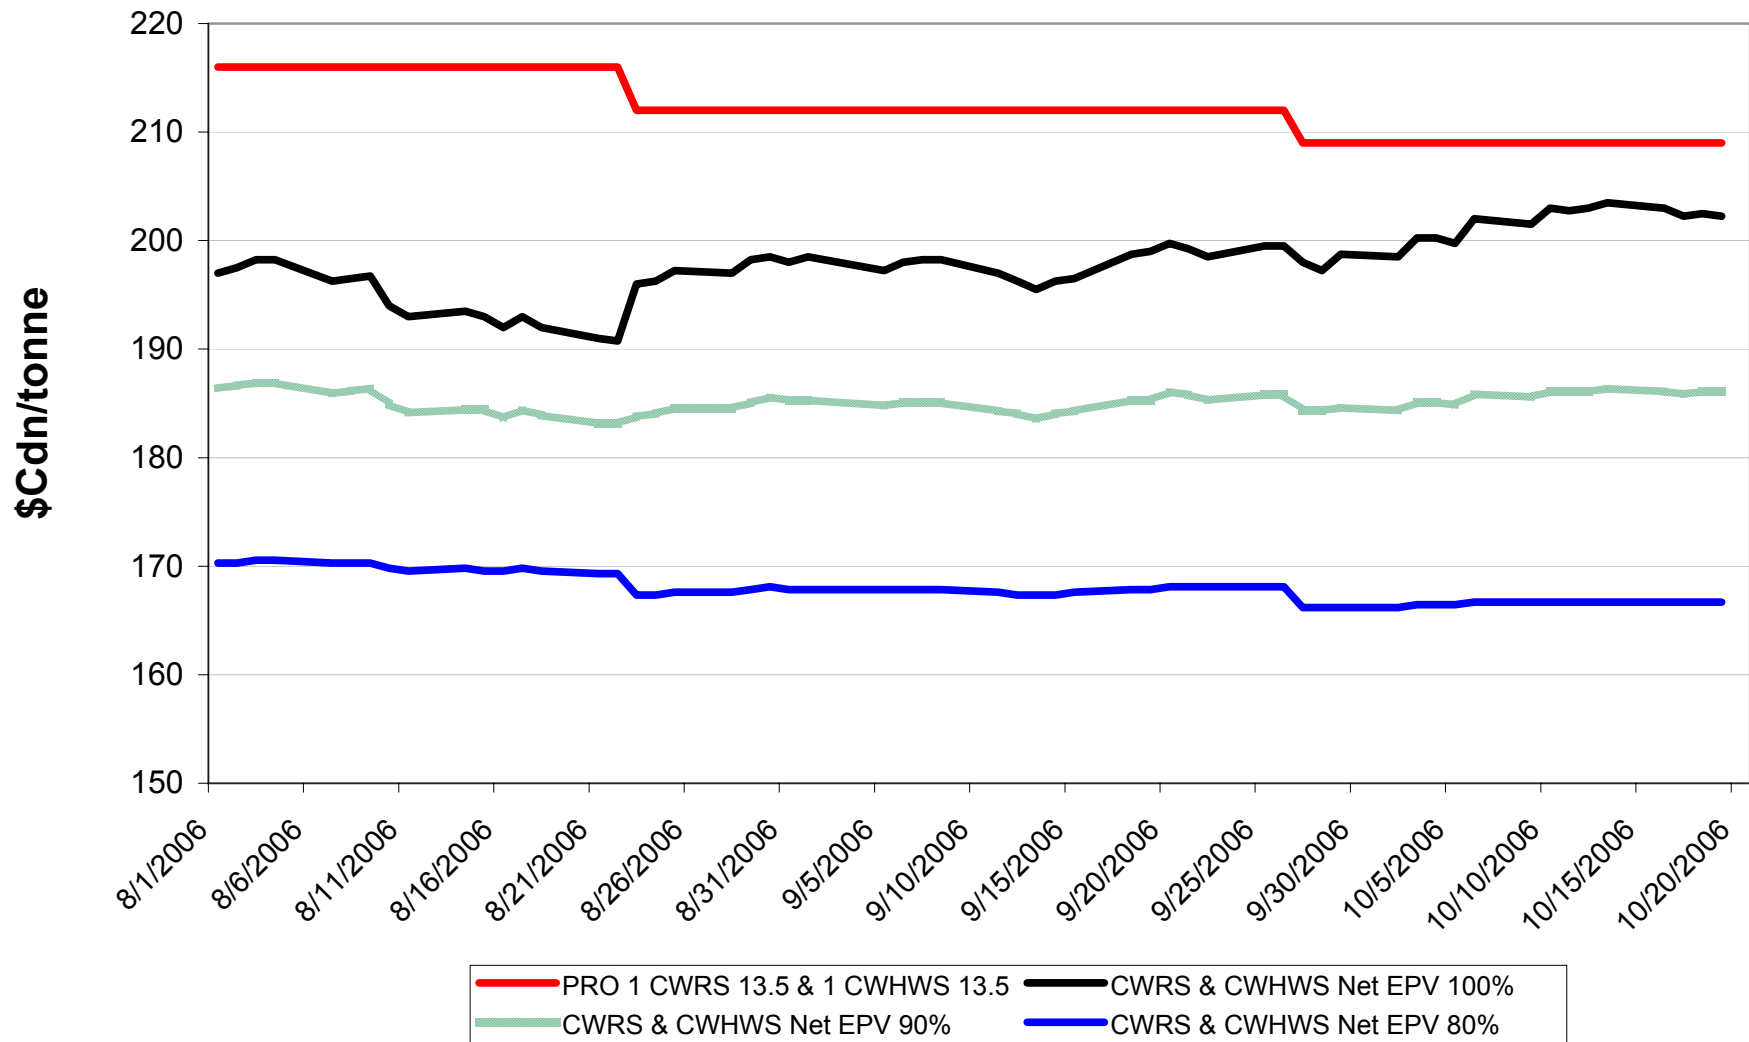

2006/07 1 CWRS 13.5 & 1 CWHWS 13.5 Net EPVs

Sign up period: Aug. 1, 2006 to July 31, 2007