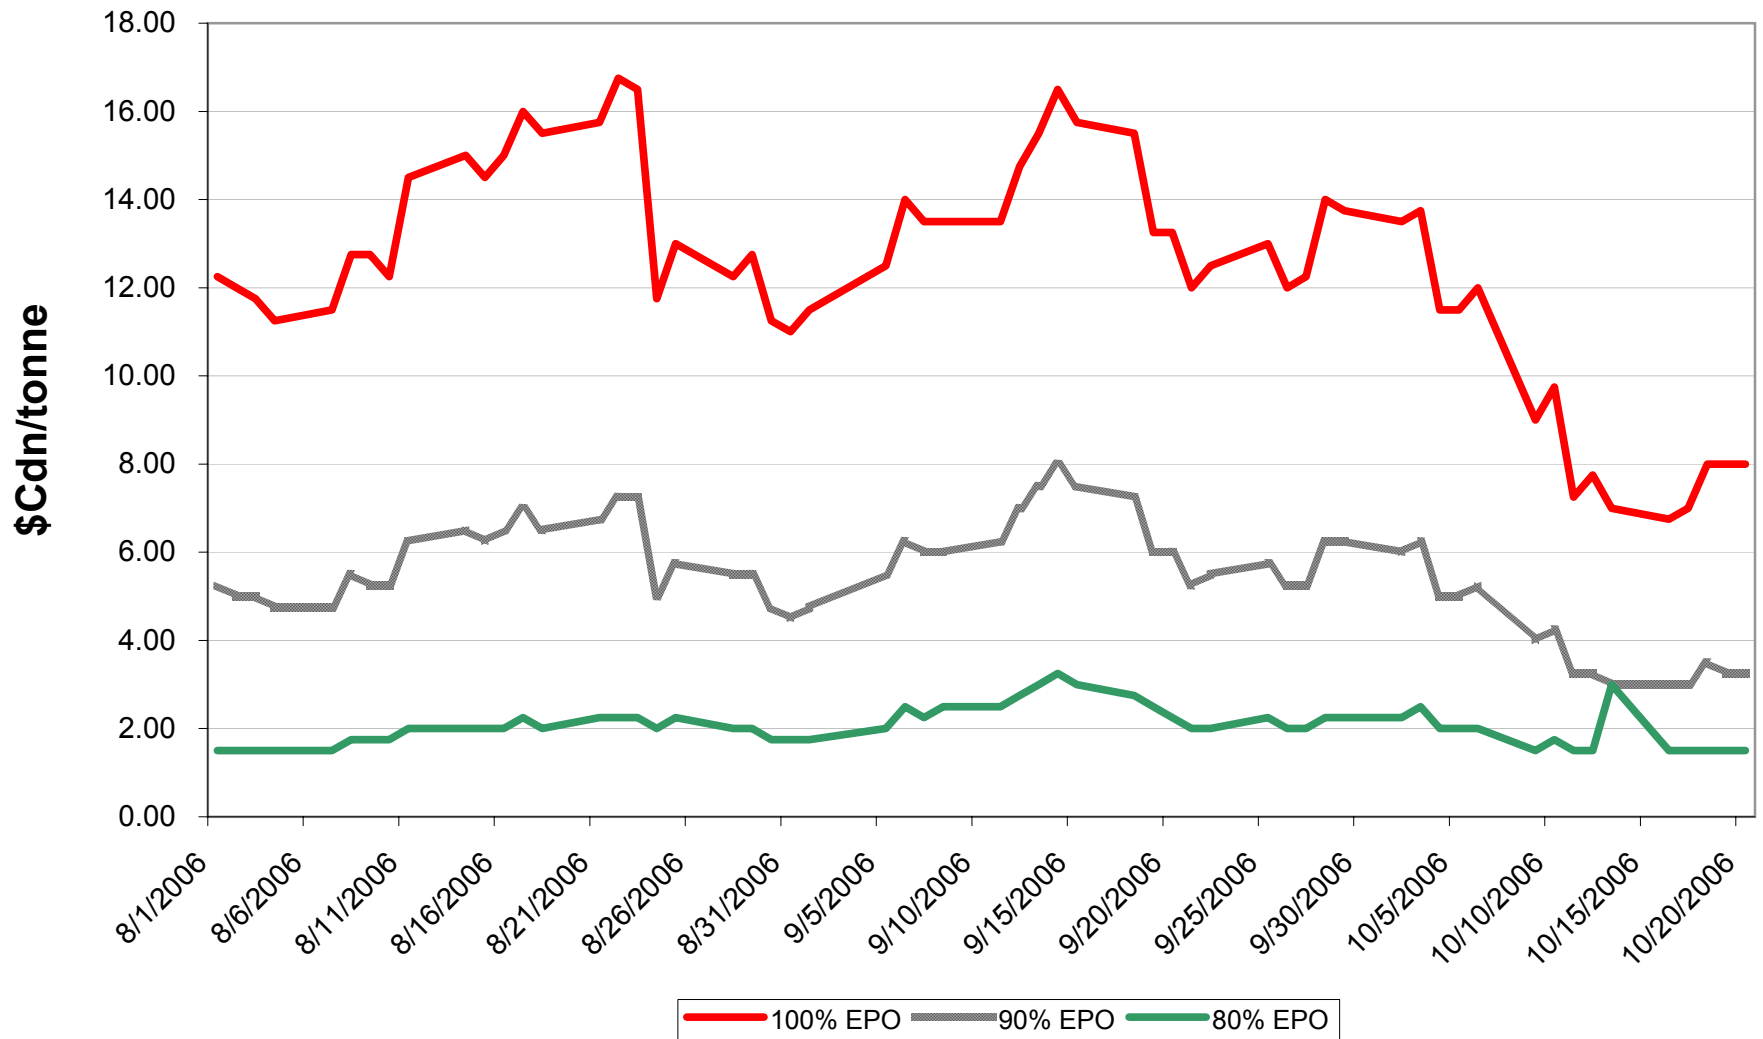

2006/07 4 CW CWAD Durum EPV Discounts

Sign up period: Aug. 1, 2006 to July 31, 2007