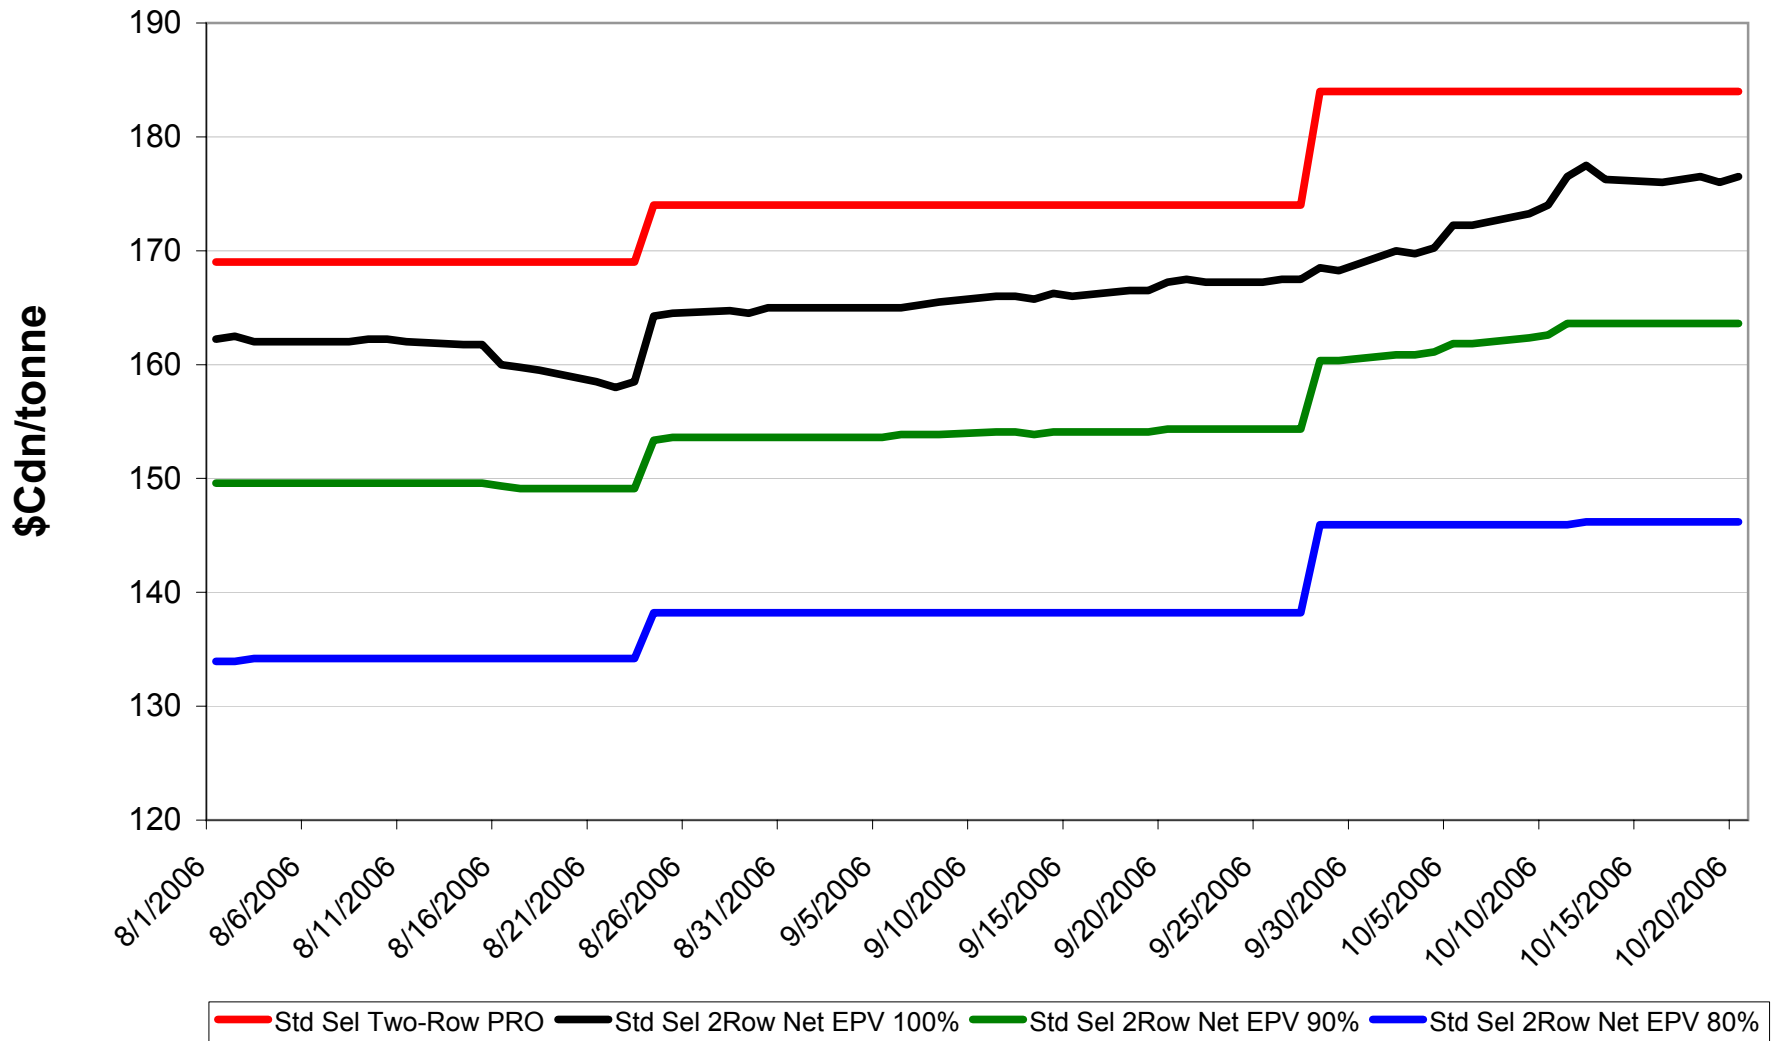

# 2006/07 1 CWAD 13.0 Net EPVs

Sign up period: Aug. 1, 2006 to July 31, 2007

# 2006/07 1 CW Barley Net EPVs - Pool A

Sign up period: Aug. 01, 2006 to January 31, 2007

# 2006/07 Std Select Two-Row Net EPVs

Sign up period: Aug. 01, 2006 to July 31, 2007