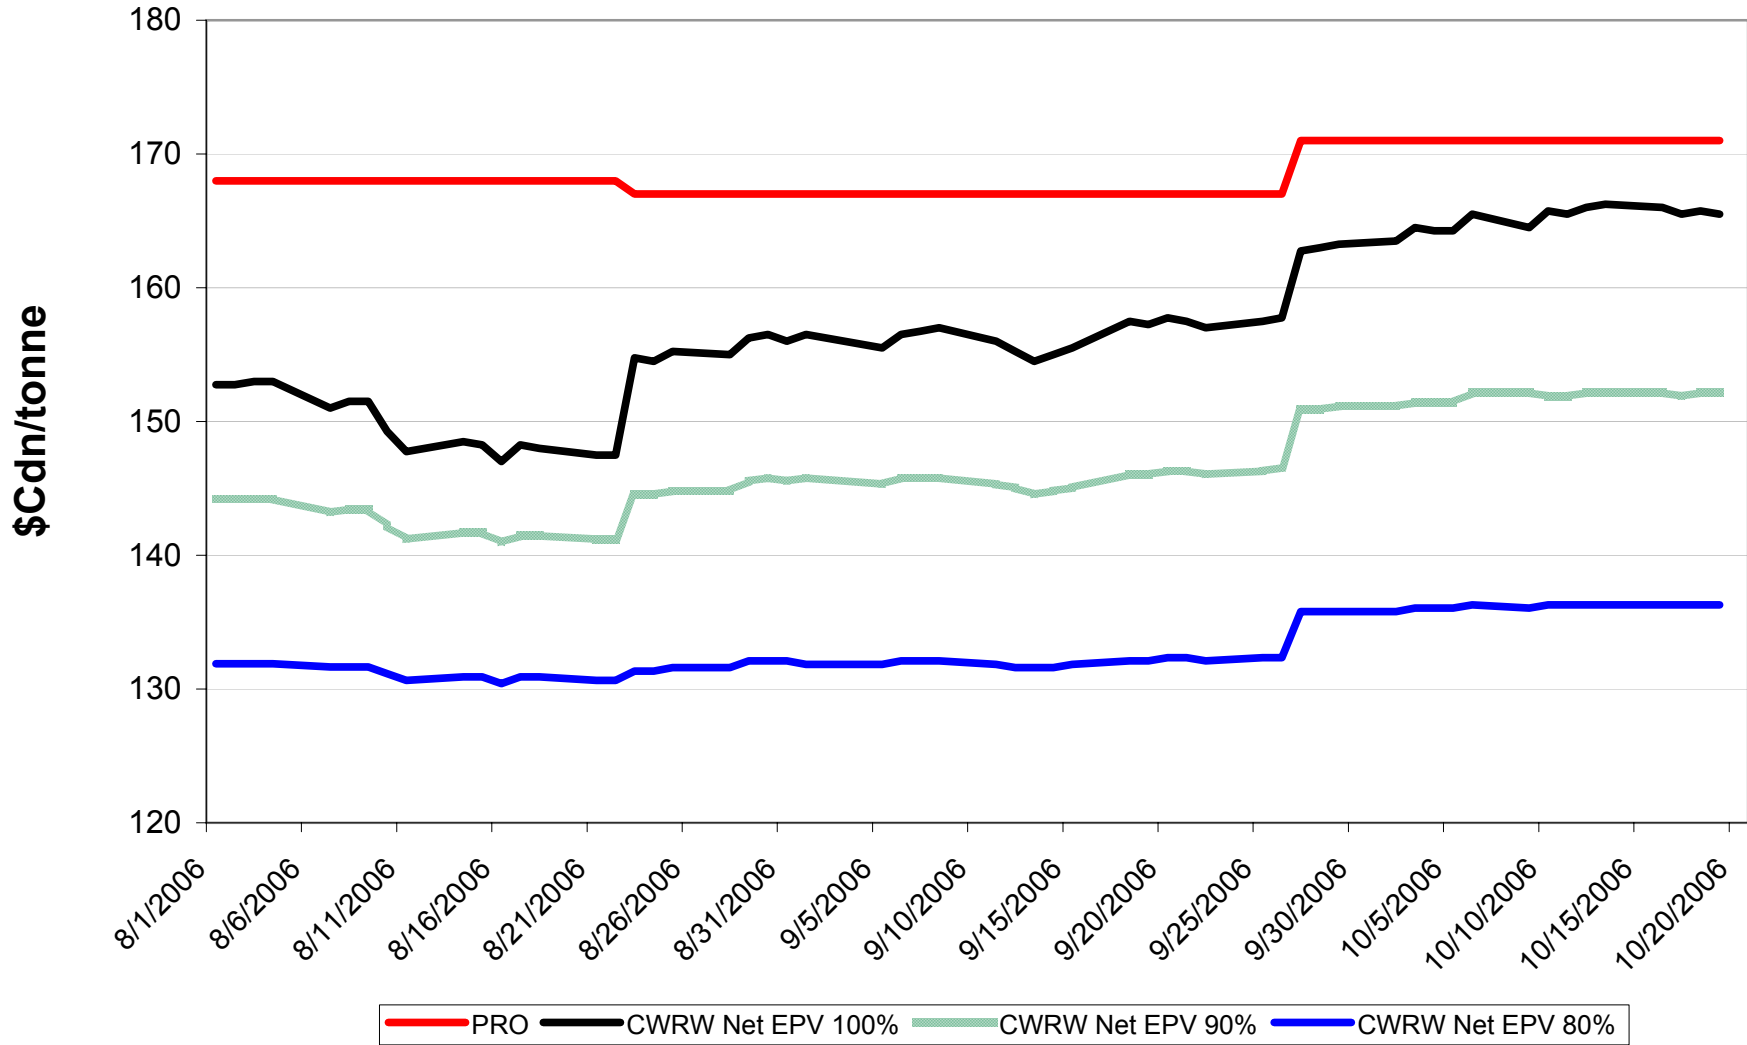

2006/07 1 CWRW Net EPVs

Sign up period: Aug. 01, 2006 to July 31, 2007