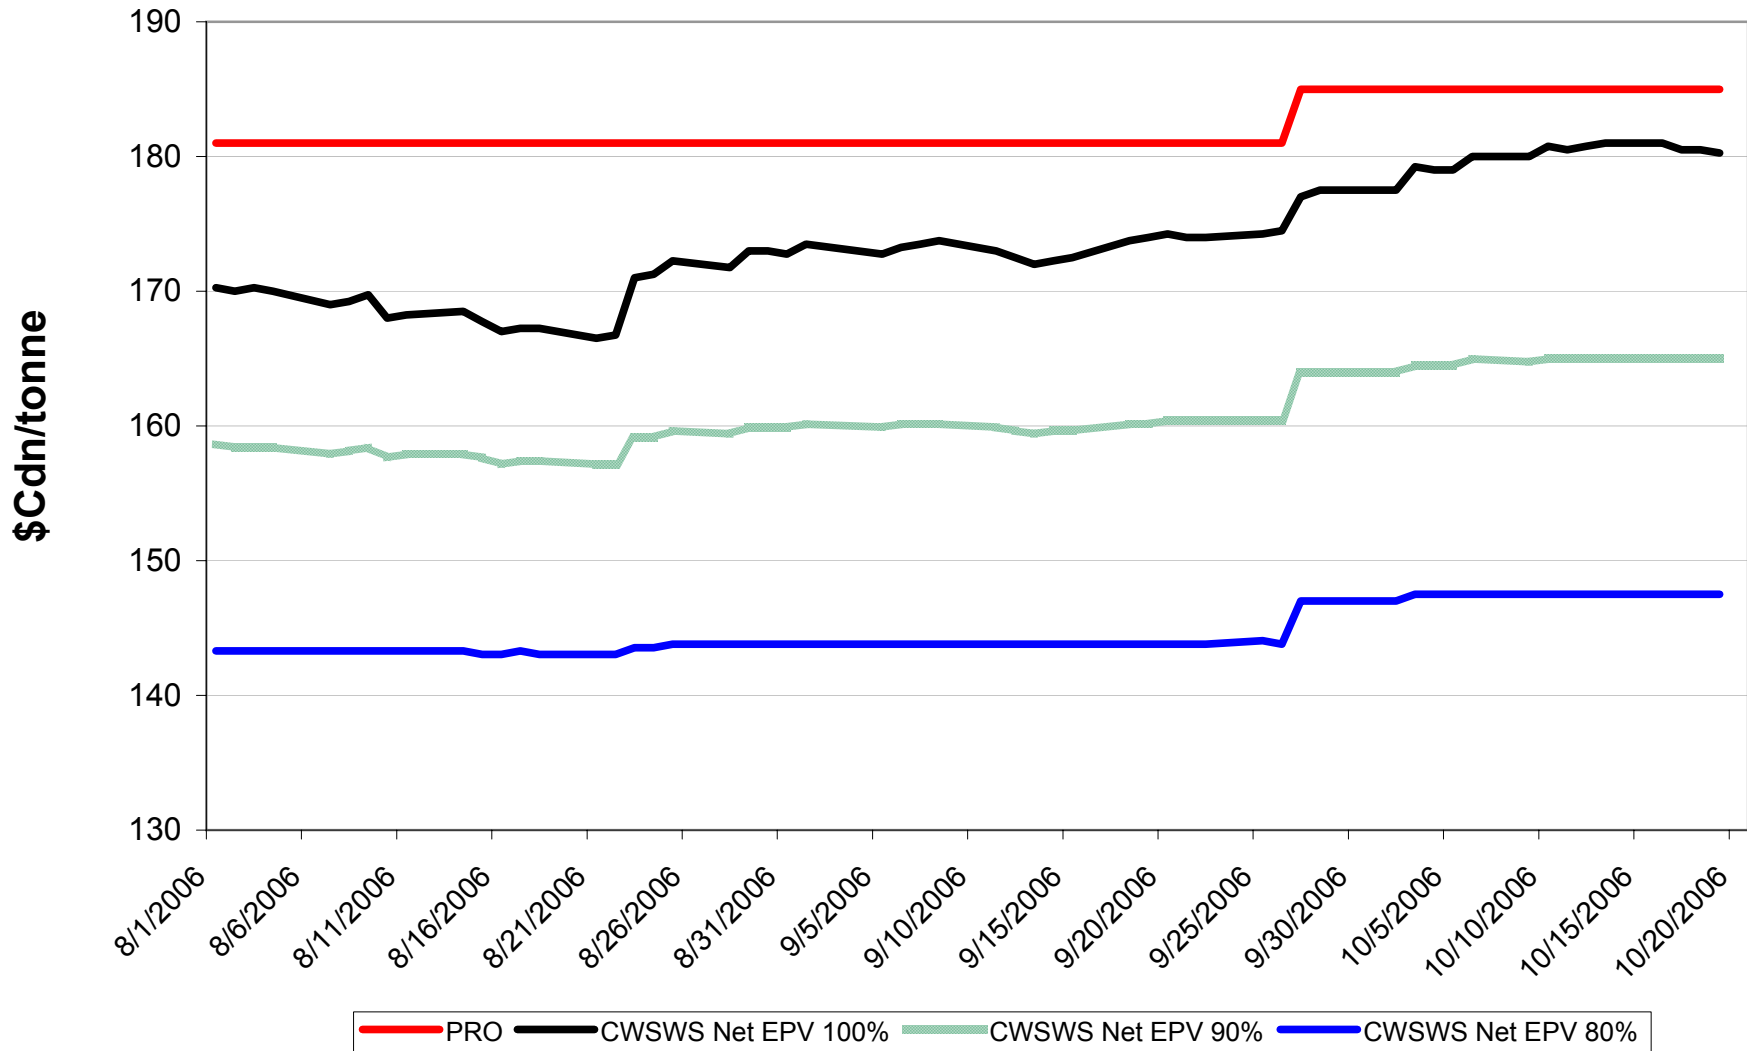

2006/07 1 CWSWS Net EPVs

Sign up period: Aug. 01, 2006 to July 31, 2007