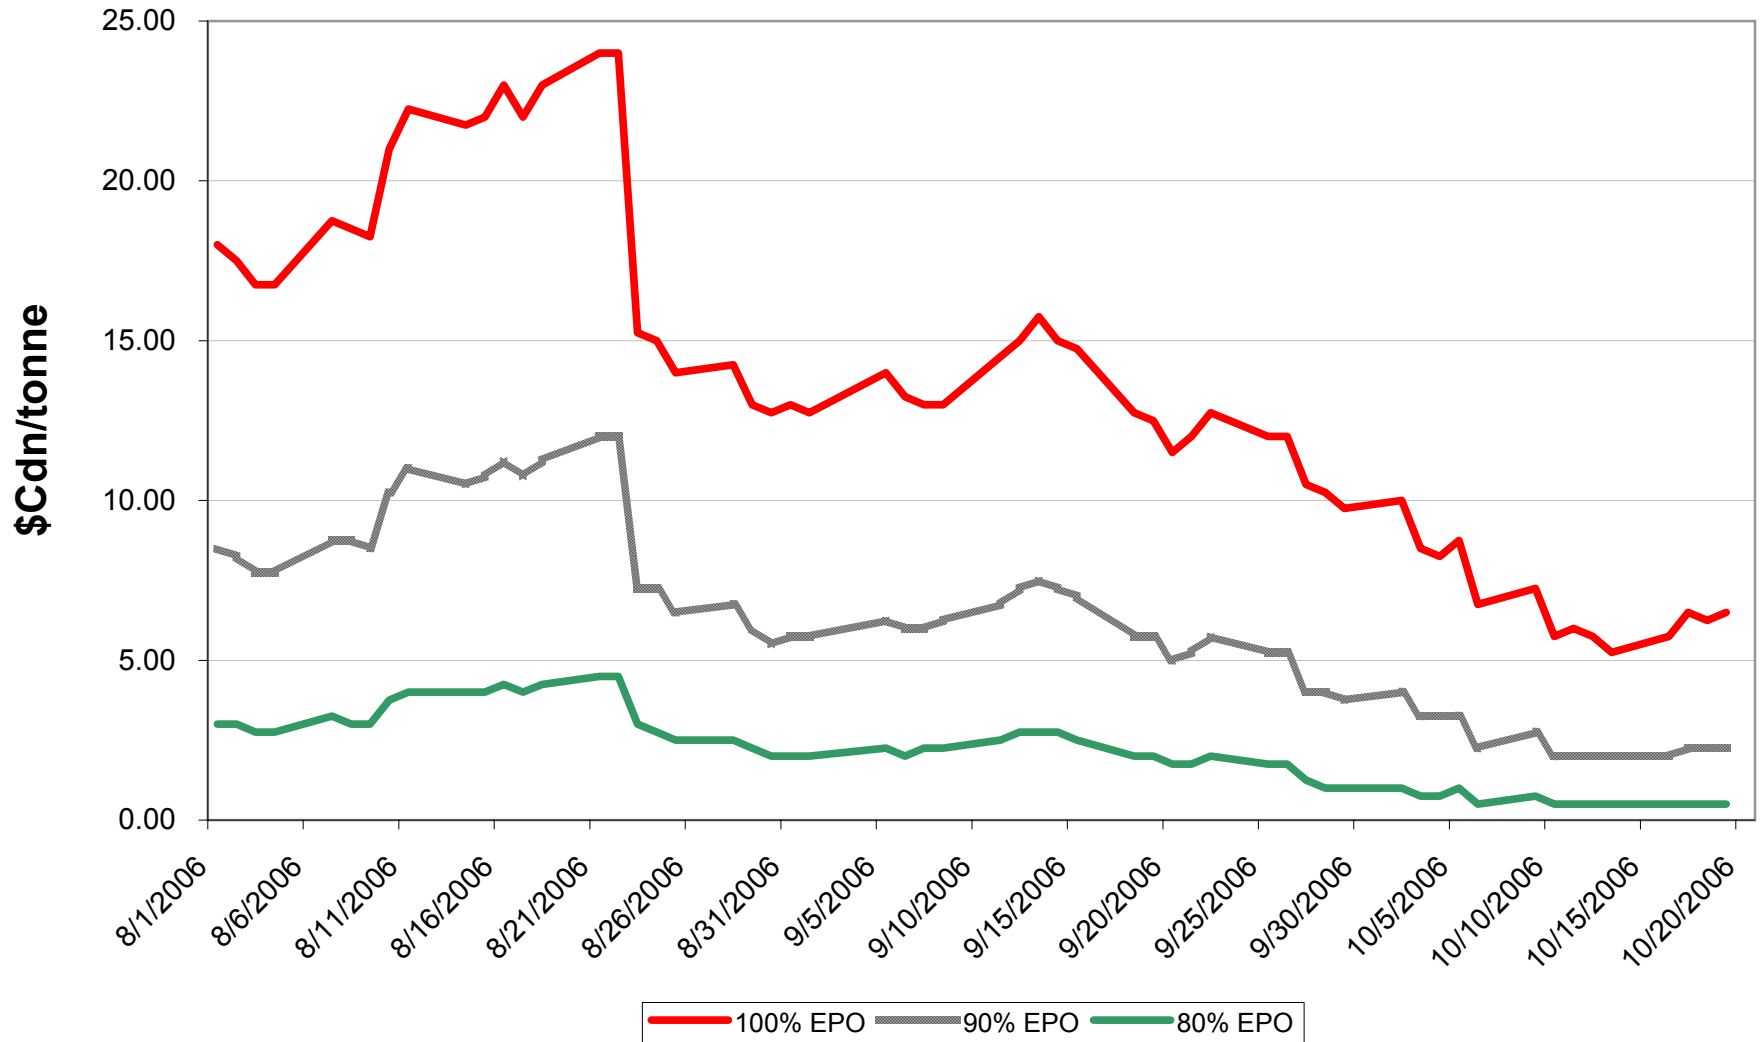

2006/07 1 CWES Wheat EPV Discounts

Sign up period: Aug. 01, 2006 to July 31, 2007