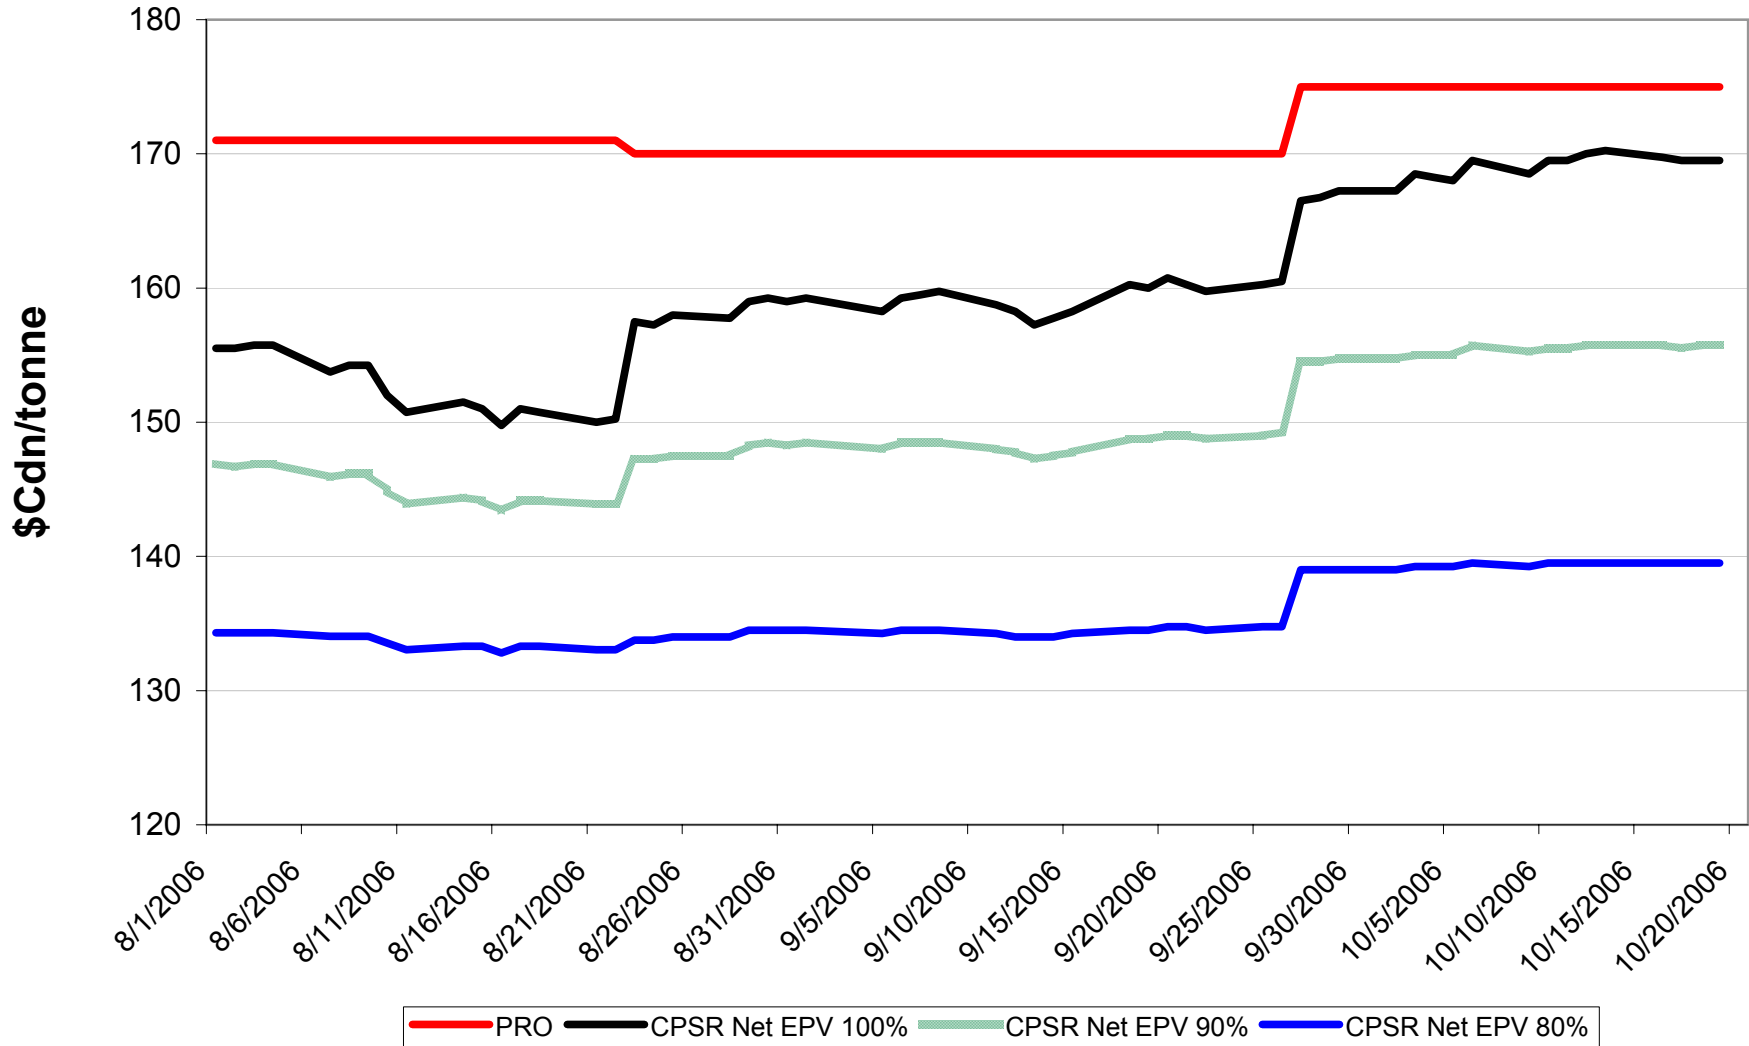

2006/07 1 CPSR Net EPVs

Sign up period: Aug. 01, 2006 to July 31, 2007