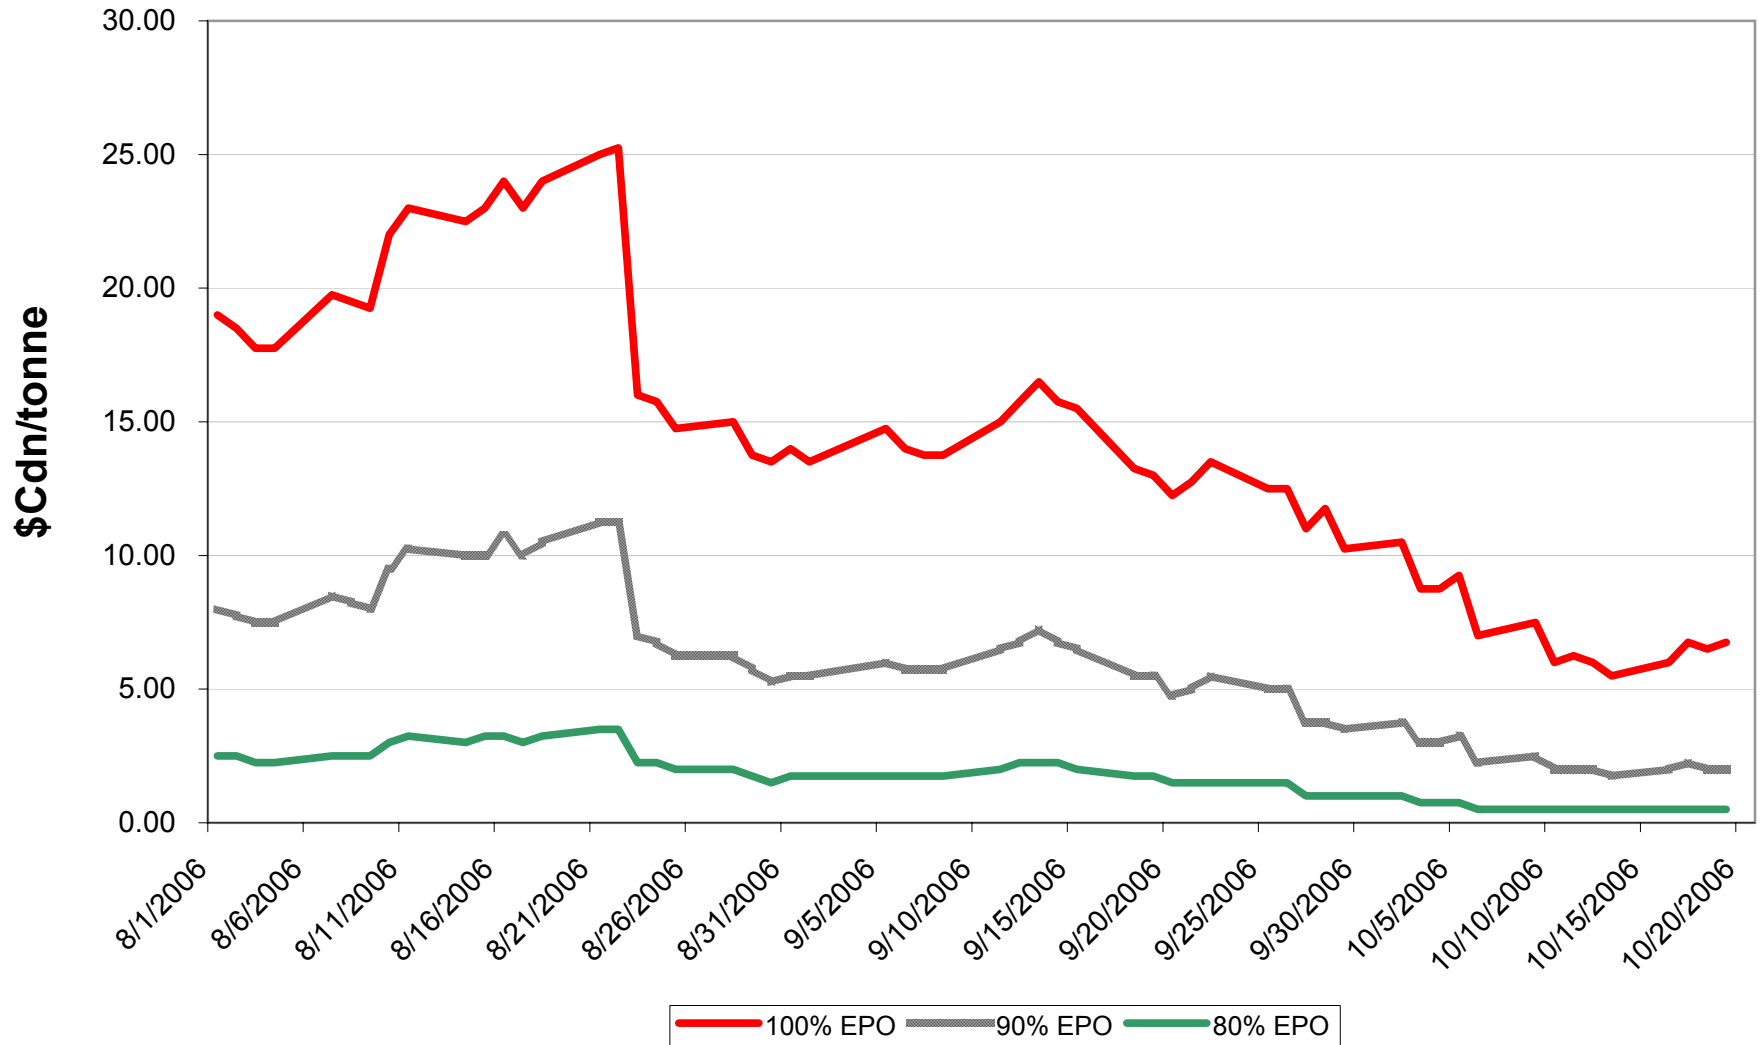

# 2006/07 1 CWRS 13.5 & 1 CWHWS 13.5 Wheat EPV Discounts

Sign up period: Aug. 01, 2006 to July 31, 2007