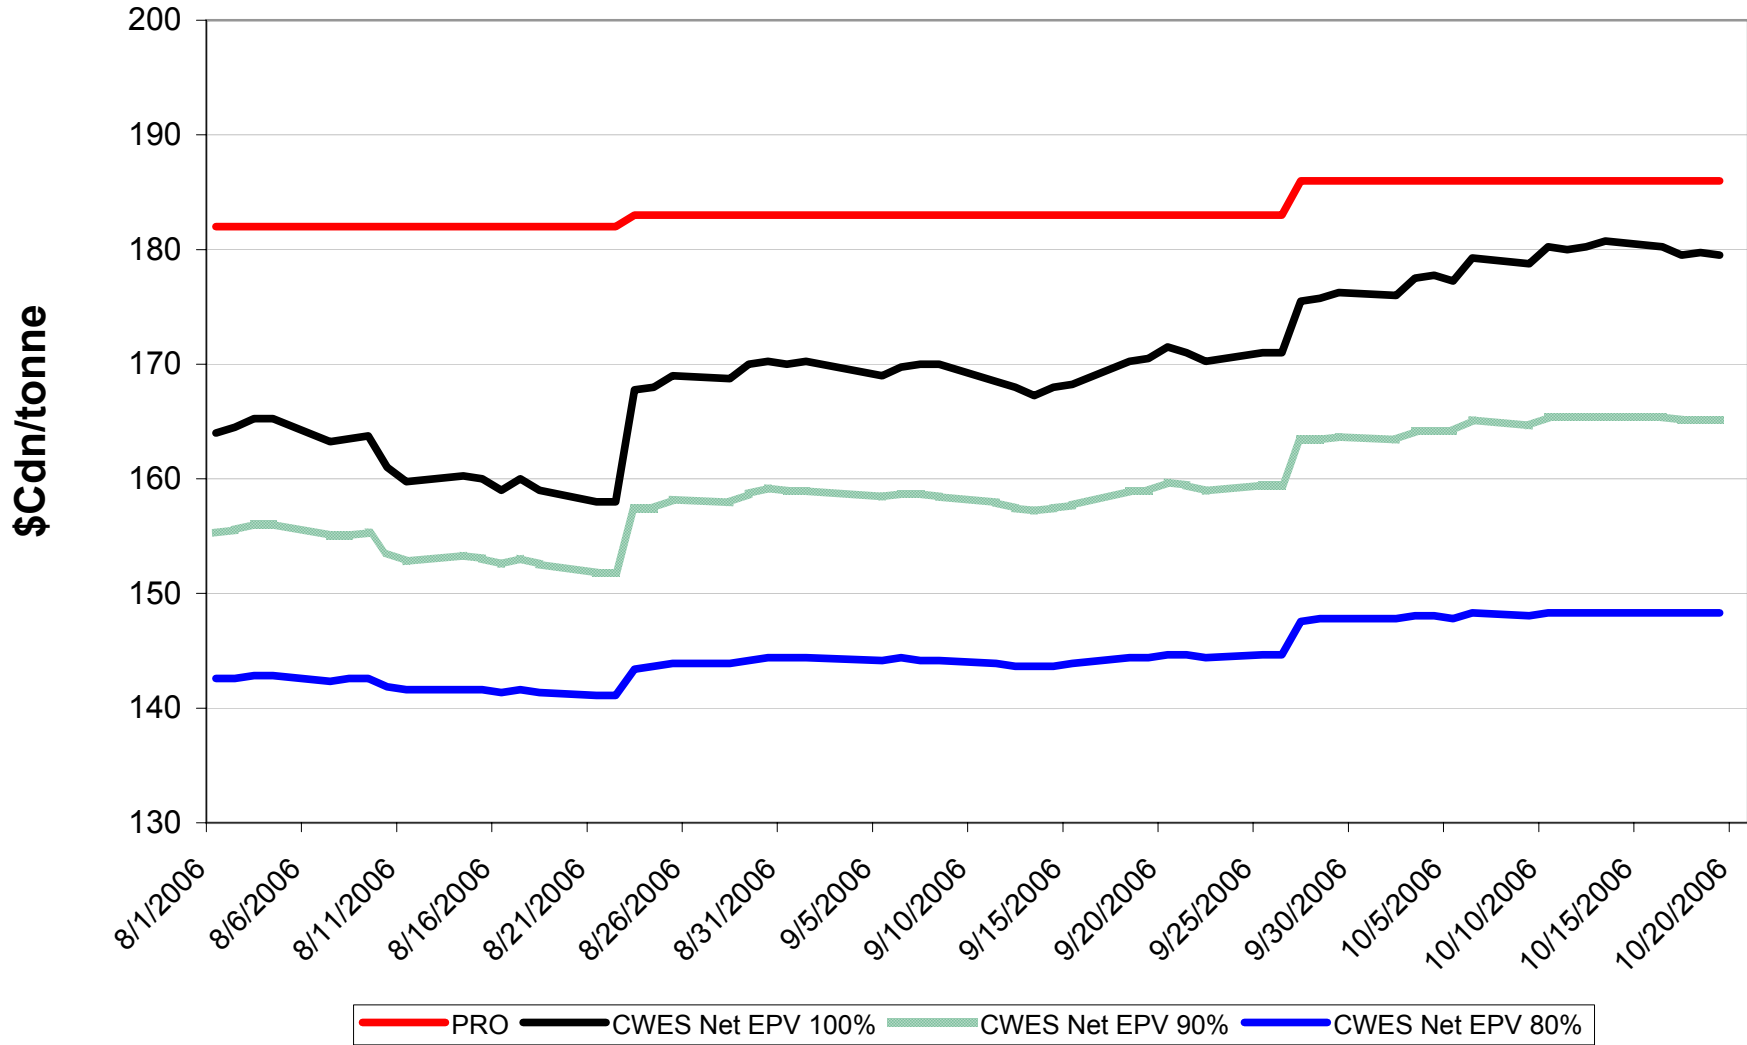

2006/07 1 CWES Net EPVs

Sign up period: Aug. 01, 2006 to July 31, 2007